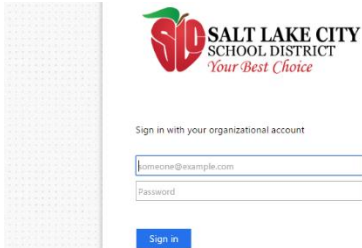

Username: same as above (initials + ID number)

Password: Same password you use for school network.

Canvas: our Learning Management System

You will find all your classes in Canvas.

<https://slcschools.instructure.com> or use quick link from SLCS D webpage.

You MUST use the above URL. Look for the SLC schools logo. If the page is blue, it will not work for you!

Sign In: Enter your school-generated email address.
first name + dot.+ last initial + last three digits of student number
@slcstudents.org