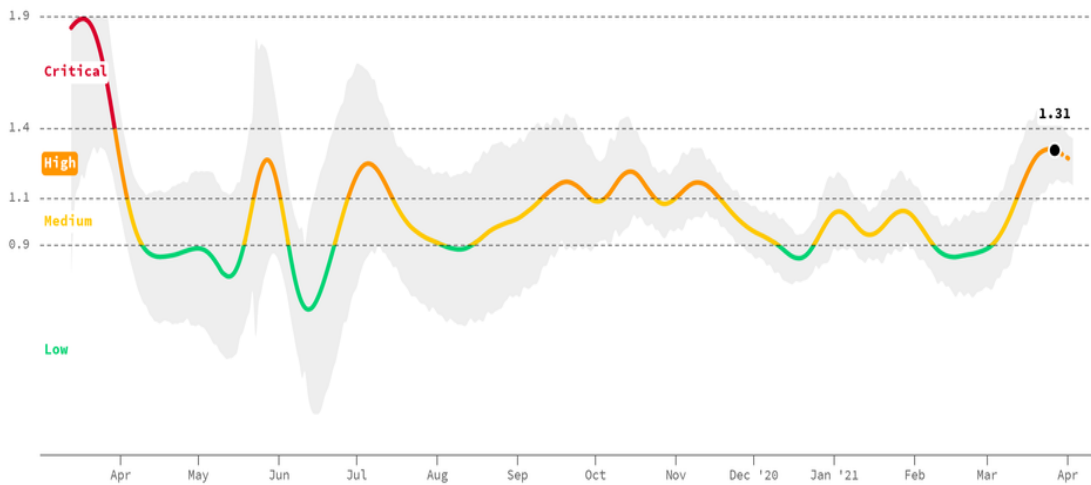

Infection Rate

Last updated April 4, 2021

<https://covidactnow.org/us/michigan-mi/county/washtenaw_county/>