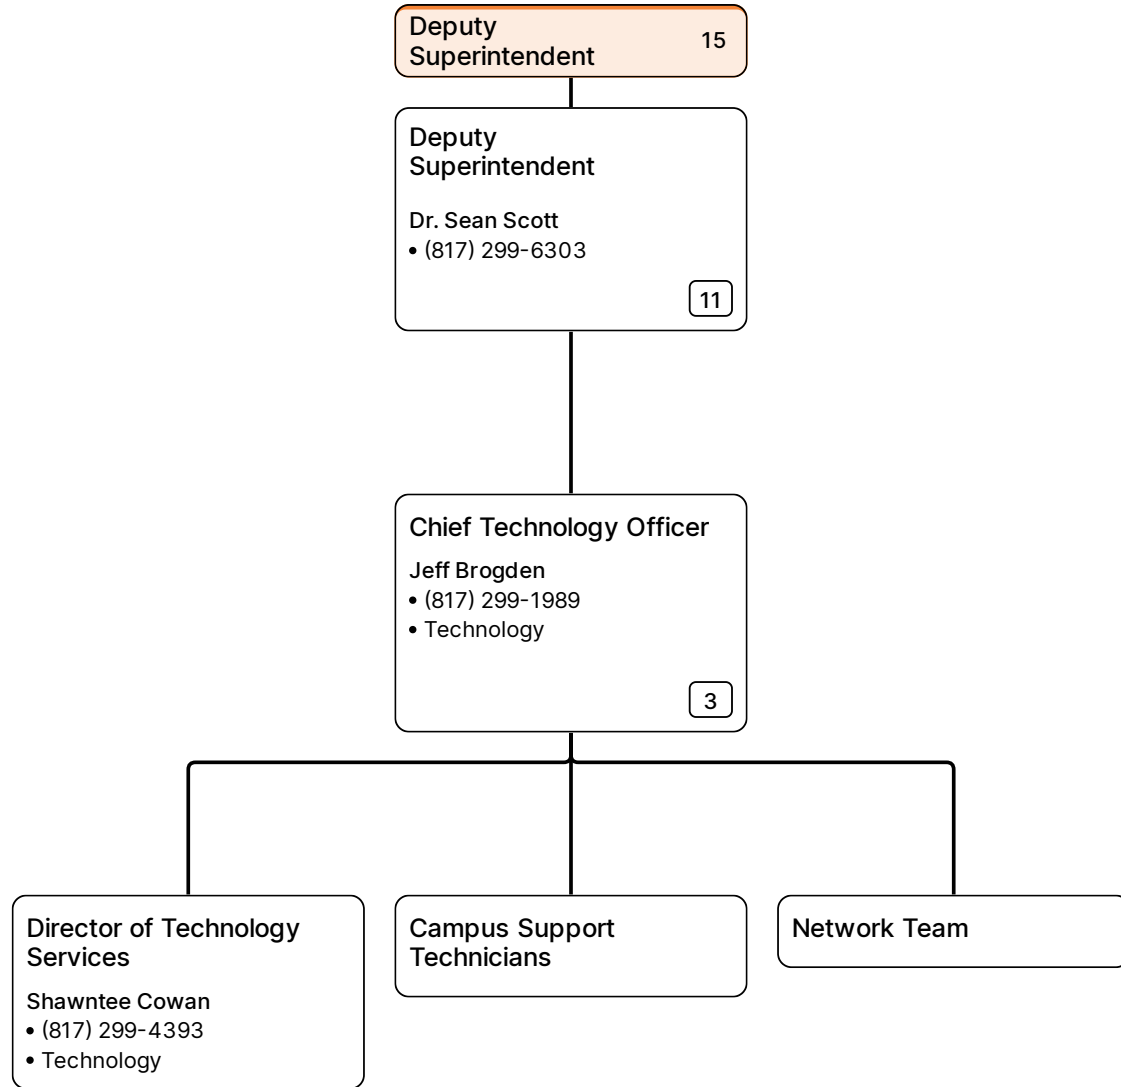

4.1.21 Org Chart

Board Members > **Superintendent** > **Deputy Superintendent** > **Chief Innovation Officer**
Board Members > Dr. Kimberley Cantu > Dr. Sean Scott > Jennifer Young

4.1.21 Org Chart

Board Members > **Superintendent** > **Deputy Superintendent**
Board Members > Dr. Kimberley Cantu > Dr. Sean Scott

4.1.21 Org Chart

Board Members > **Superintendent** > **Deputy Superintendent**
Board Members > Dr. Kimberley Cantu > Dr. Sean Scott

4.1.21 Org Chart

Board Members > Superintendent Dr. Kimberley Cantu > Deputy Superintendent Dr. Sean Scott

4.1.21 Org Chart

Board Members > **Superintendent** > **Deputy Superintendent** > **Area Superintendent**
Board Members > Dr. Kimberley Cantu > Dr. Sean Scott > Donna O'Brian

4.1.21 Org Chart

Board Members > **Superintendent** > **Deputy Superintendent** > **Area Superintendent**
Board Members > Dr. Kimberley Cantu > Dr. Sean Scott > Donna O'Brian

4.1.21 Org Chart

Board Members
Board Members > **Superintendent**
Dr. Kimberley Cantu > **Deputy Superintendent**
Dr. Sean Scott

4.1.21 Org Chart

Board Members > **Superintendent** > **Deputy Superintendent**
Board Members > Dr. Kimberley Cantu > Dr. Sean Scott