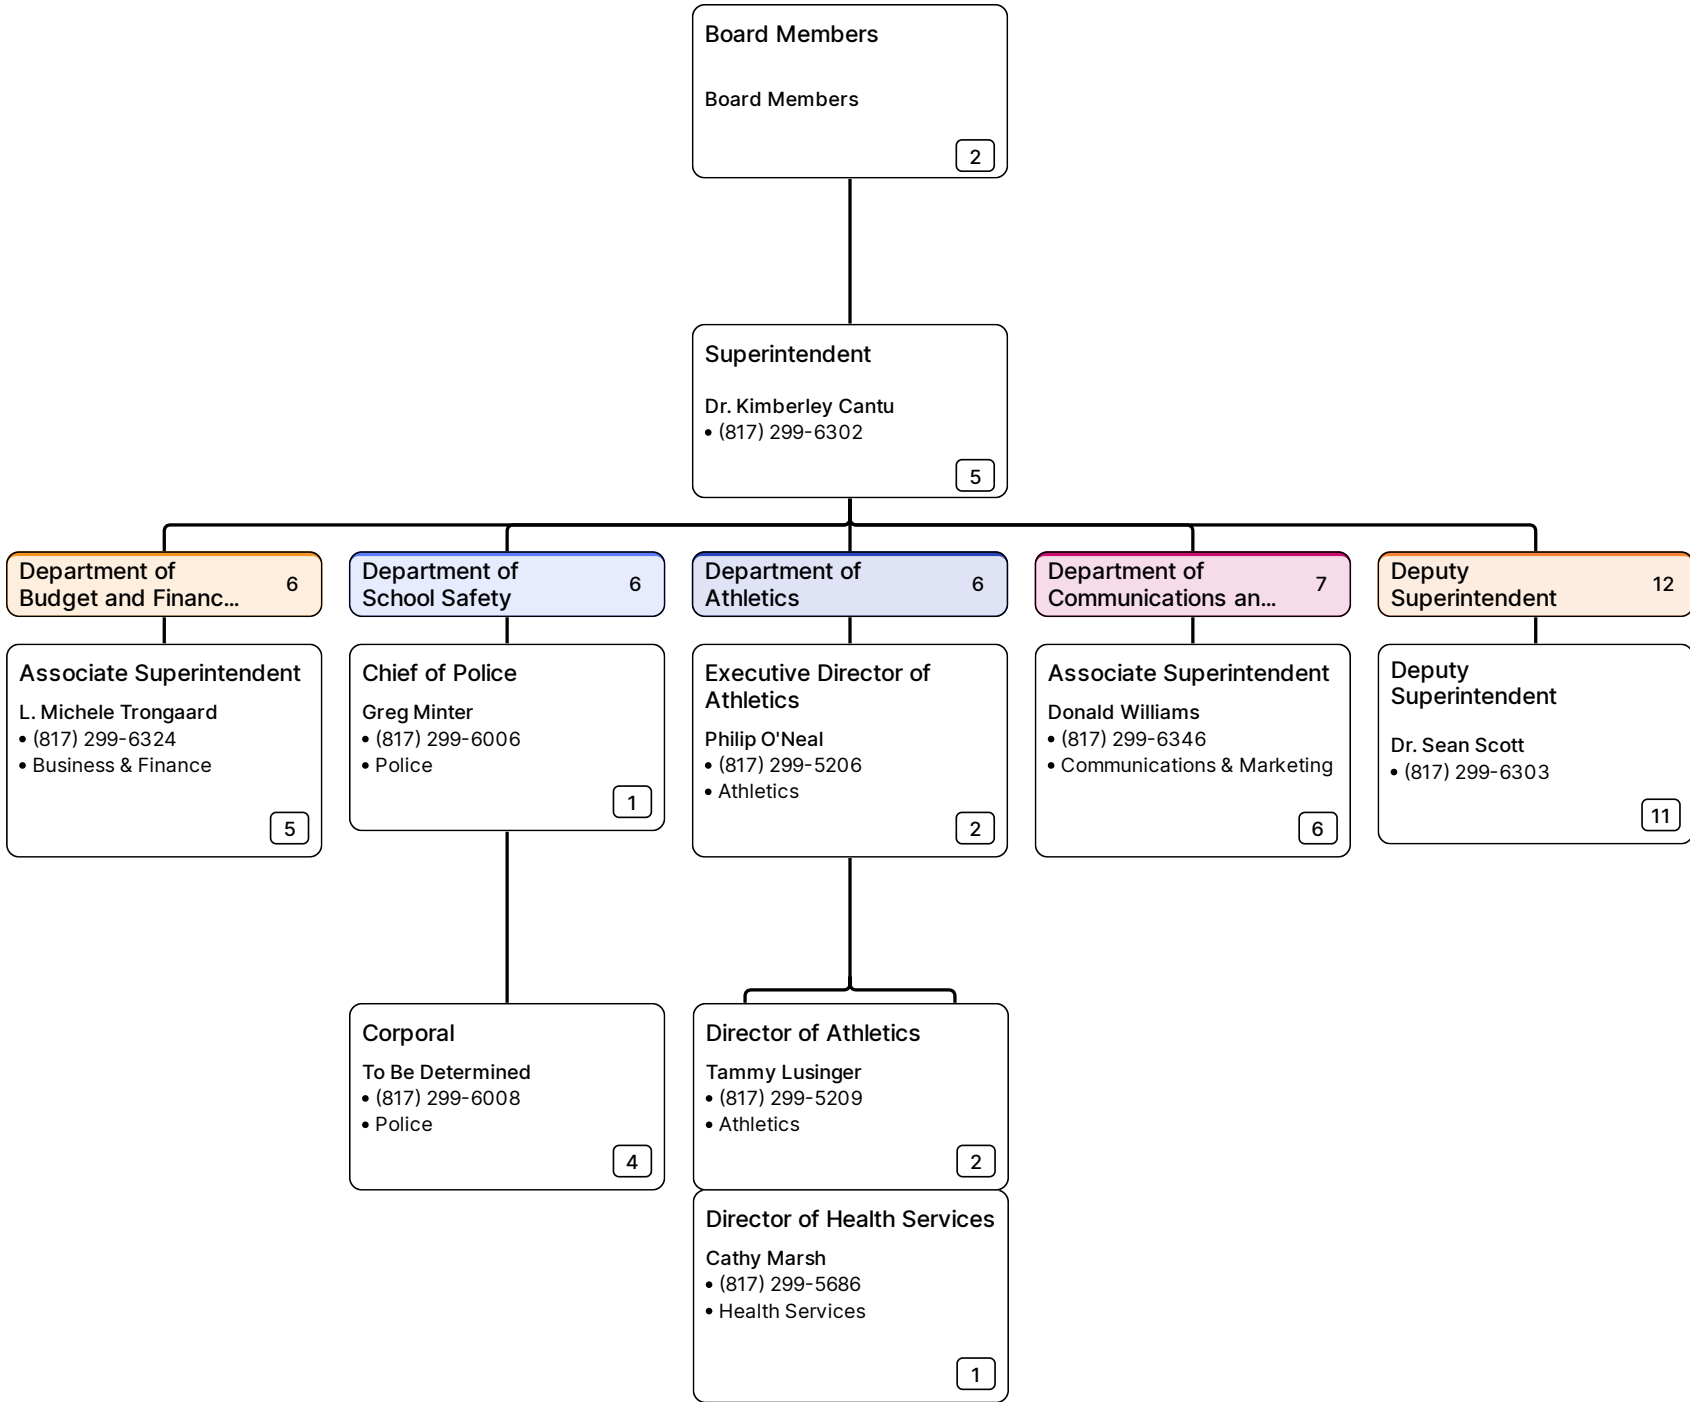

4.1.21 Org Chart

Board Members
Board Members

4.1.21 Org Chart

Board Members Board Members

4.1.21 Org Chart

Board Members > **Superintendent**
Board Members > Dr. Kimberley Cantu

4.1.21 Org Chart

Board Members
Board Members > **Superintendent**
Dr. Kimberley Cantu > **Associate Superintendent**
L. Michele Trongaard

4.1.21 Org Chart

Board Members
Board Members >

Superintendent
Dr. Kimberley Cantu >

Chief of Police
Greg Minter

4.1.21 Org Chart

Board Members

Board Members >

Superintendent

4.1.21 Org Chart

Board Members > **Superintendent**
 Board Members > Dr. Kimberley Cantu

4.1.21 Org Chart

Board Members > Superintendent
 Board Members > Dr. Kimberley Cantu

4.1.21 Org Chart

Board Members > **Superintendent** > **Deputy Superintendent**
 Board Members > Dr. Kimberley Cantu > Dr. Sean Scott