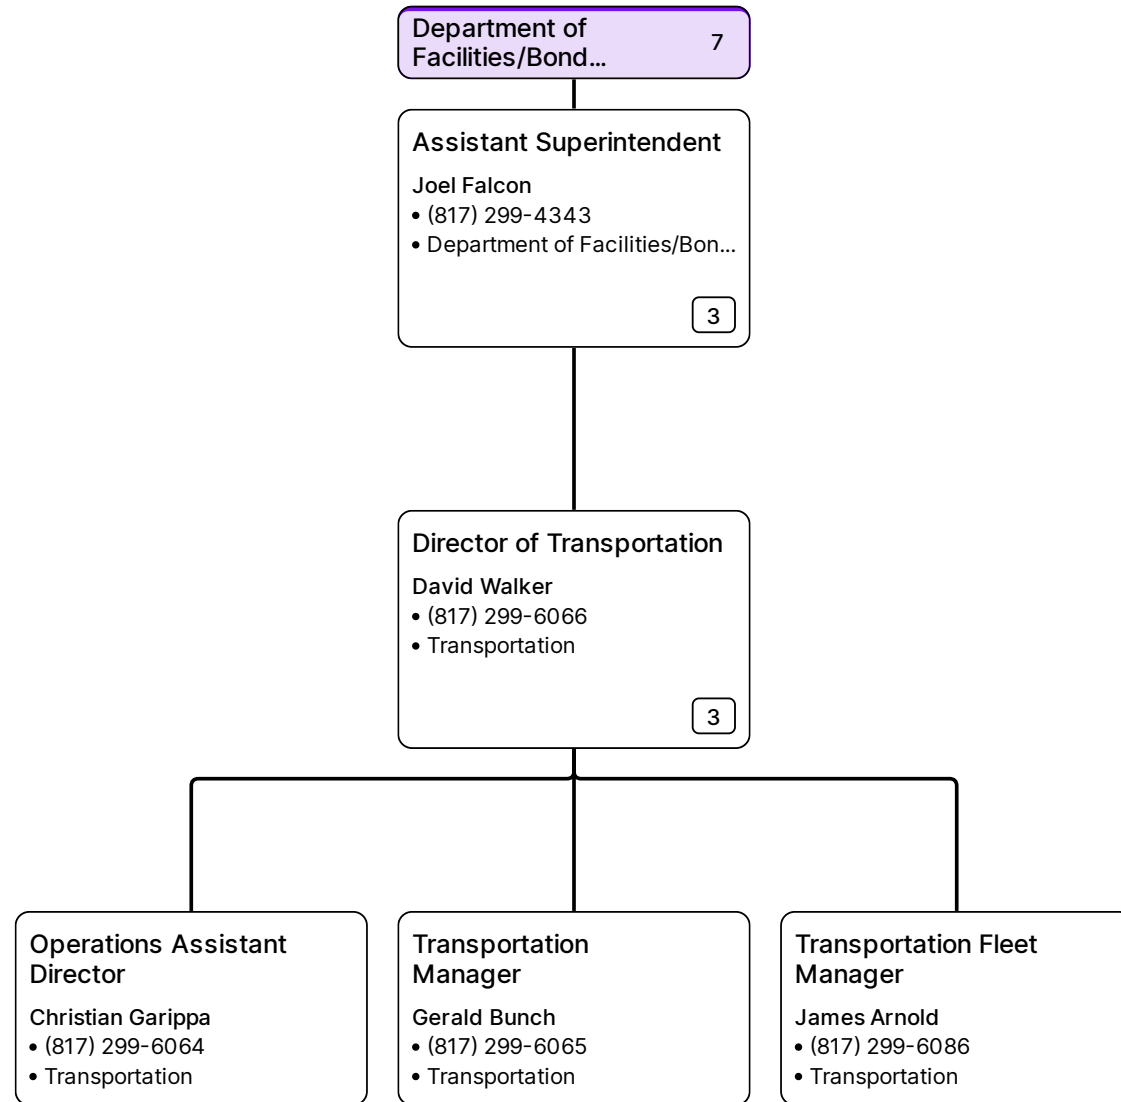

4.1.21 Org Chart

Board Members
Board Members > **Superintendent**
Dr. Kimberley Cantu > **Deputy Superintendent**
Dr. Sean Scott

4.1.21 Org Chart

Board Members > **Superintendent** > **Deputy Superintendent**
Board Members > Dr. Kimberley Cantu > Dr. Sean Scott

4.1.21 Org Chart

Board Members > **Superintendent** > **Deputy Superintendent**
Board Members > Dr. Kimberley Cantu > Dr. Sean Scott

4.1.21 Org Chart

Board Members > **Superintendent** > **Deputy Superintendent**
Board Members > Dr. Kimberley Cantu > Dr. Sean Scott

4.1.21 Org Chart

Board Members
Board Members

Superintendent
Dr. Kimberley Cantu

Deputy Superintendent
Dr. Sean Scott

Assistant Superintendent
Joel Falcon

4.1.21 Org Chart

Board Members > **Superintendent** > **Deputy Superintendent** > **Assistant Superintendent** > **Executive Director of Facilities & Operations**
Board Members > Dr. Kimberley Cantu > Dr. Sean Scott > Joel Falcon > Dr. Paul Cash

4.1.21 Org Chart

Board Members
Board Members

Superintendent
Dr. Kimberley Cantu

Deputy Superintendent
Dr. Sean Scott

Assistant Superintendent
Joel Falcon

4.1.21 Org Chart

Board Members > **Superintendent** > **Deputy Superintendent** > **Assistant Superintendent**
Board Members > Dr. Kimberley Cantu > Dr. Sean Scott > Joel Falcon