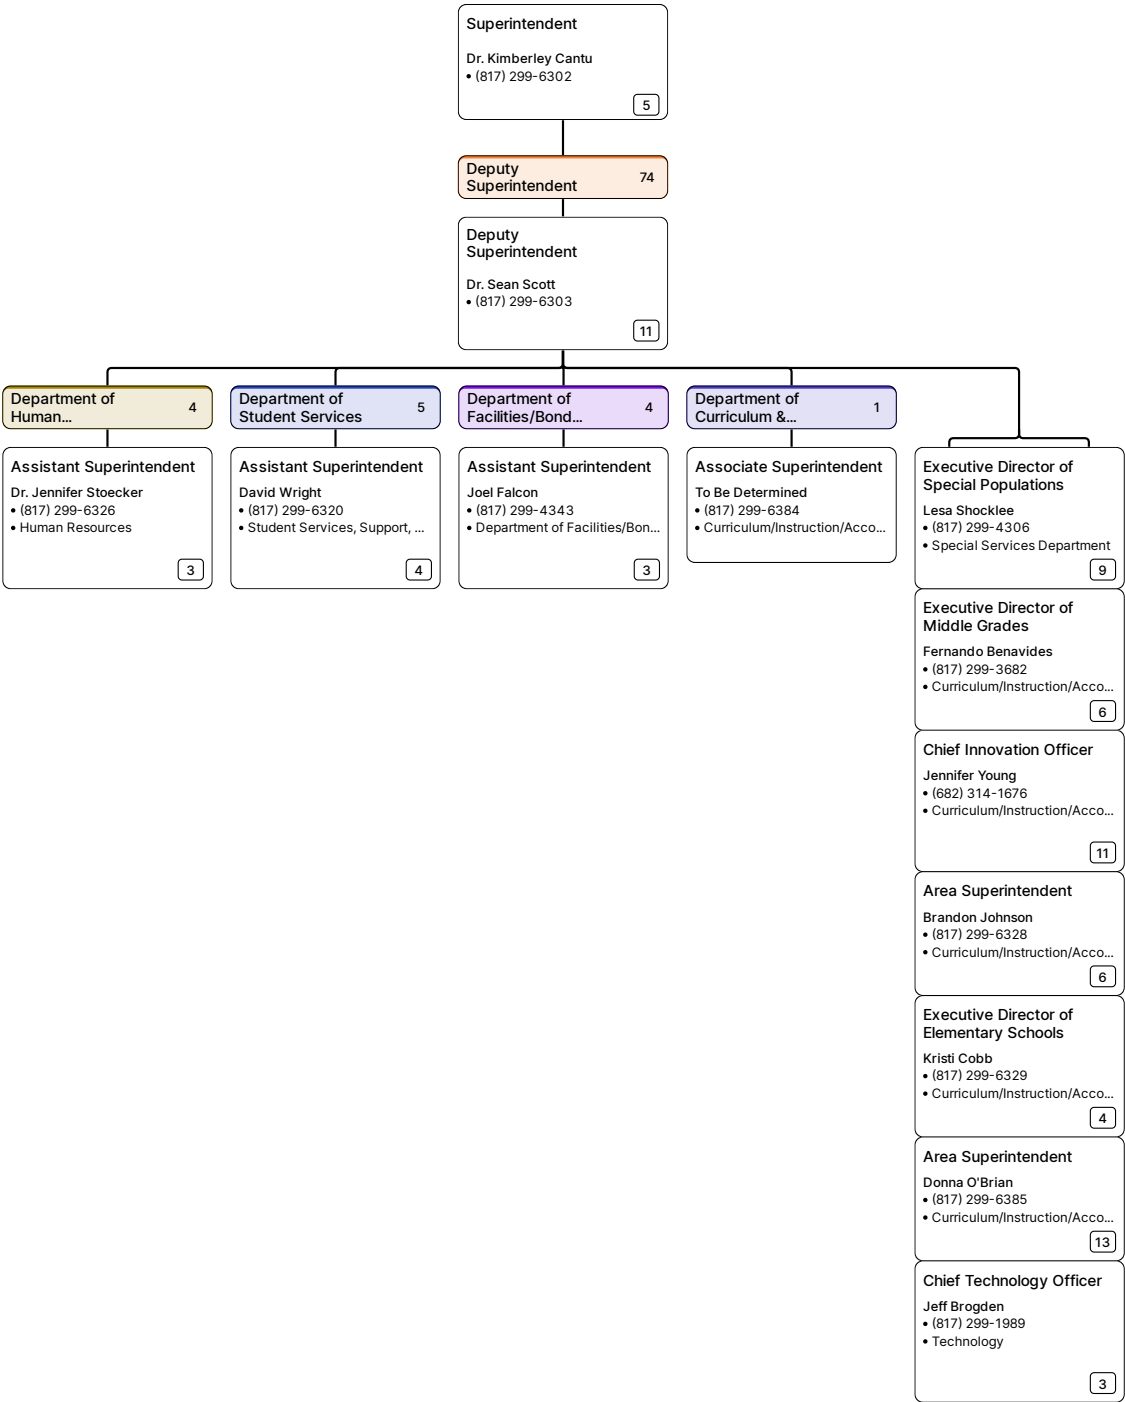

4.1.21 Org Chart

Board Members
Board Members >

Superintendent
Dr. Kimberley Cantu >

Chief of Police
Greg Minter

4.1.21 Org Chart

Board Members

Board Members >

Superintendent

Dr. Kimberley Cantu >

Executive Director of

Athletics

Philip O'Neal

4.1.21 Org Chart

Board Members
Board Members > **Superintendent**
Dr. Kimberley Cantu > **Executive Director of Athletics**
Philip O'Neal

4.1.21 Org Chart

Board Members > **Superintendent**
 Board Members > Dr. Kimberley Cantu

4.1.21 Org Chart

Board Members > Superintendent
 Board Members > Dr. Kimberley Cantu

4.1.21 Org Chart

Board Members > **Superintendent** > **Deputy Superintendent**
 Board Members > Dr. Kimberley Cantu > Dr. Sean Scott

4.1.21 Org Chart

Board Members > **Superintendent** > **Deputy Superintendent**
Board Members > Dr. Kimberley Cantu > Dr. Sean Scott

4.1.21 Org Chart

Board Members > **Superintendent** > **Deputy Superintendent**
 Board Members > Dr. Kimberley Cantu > Dr. Sean Scott