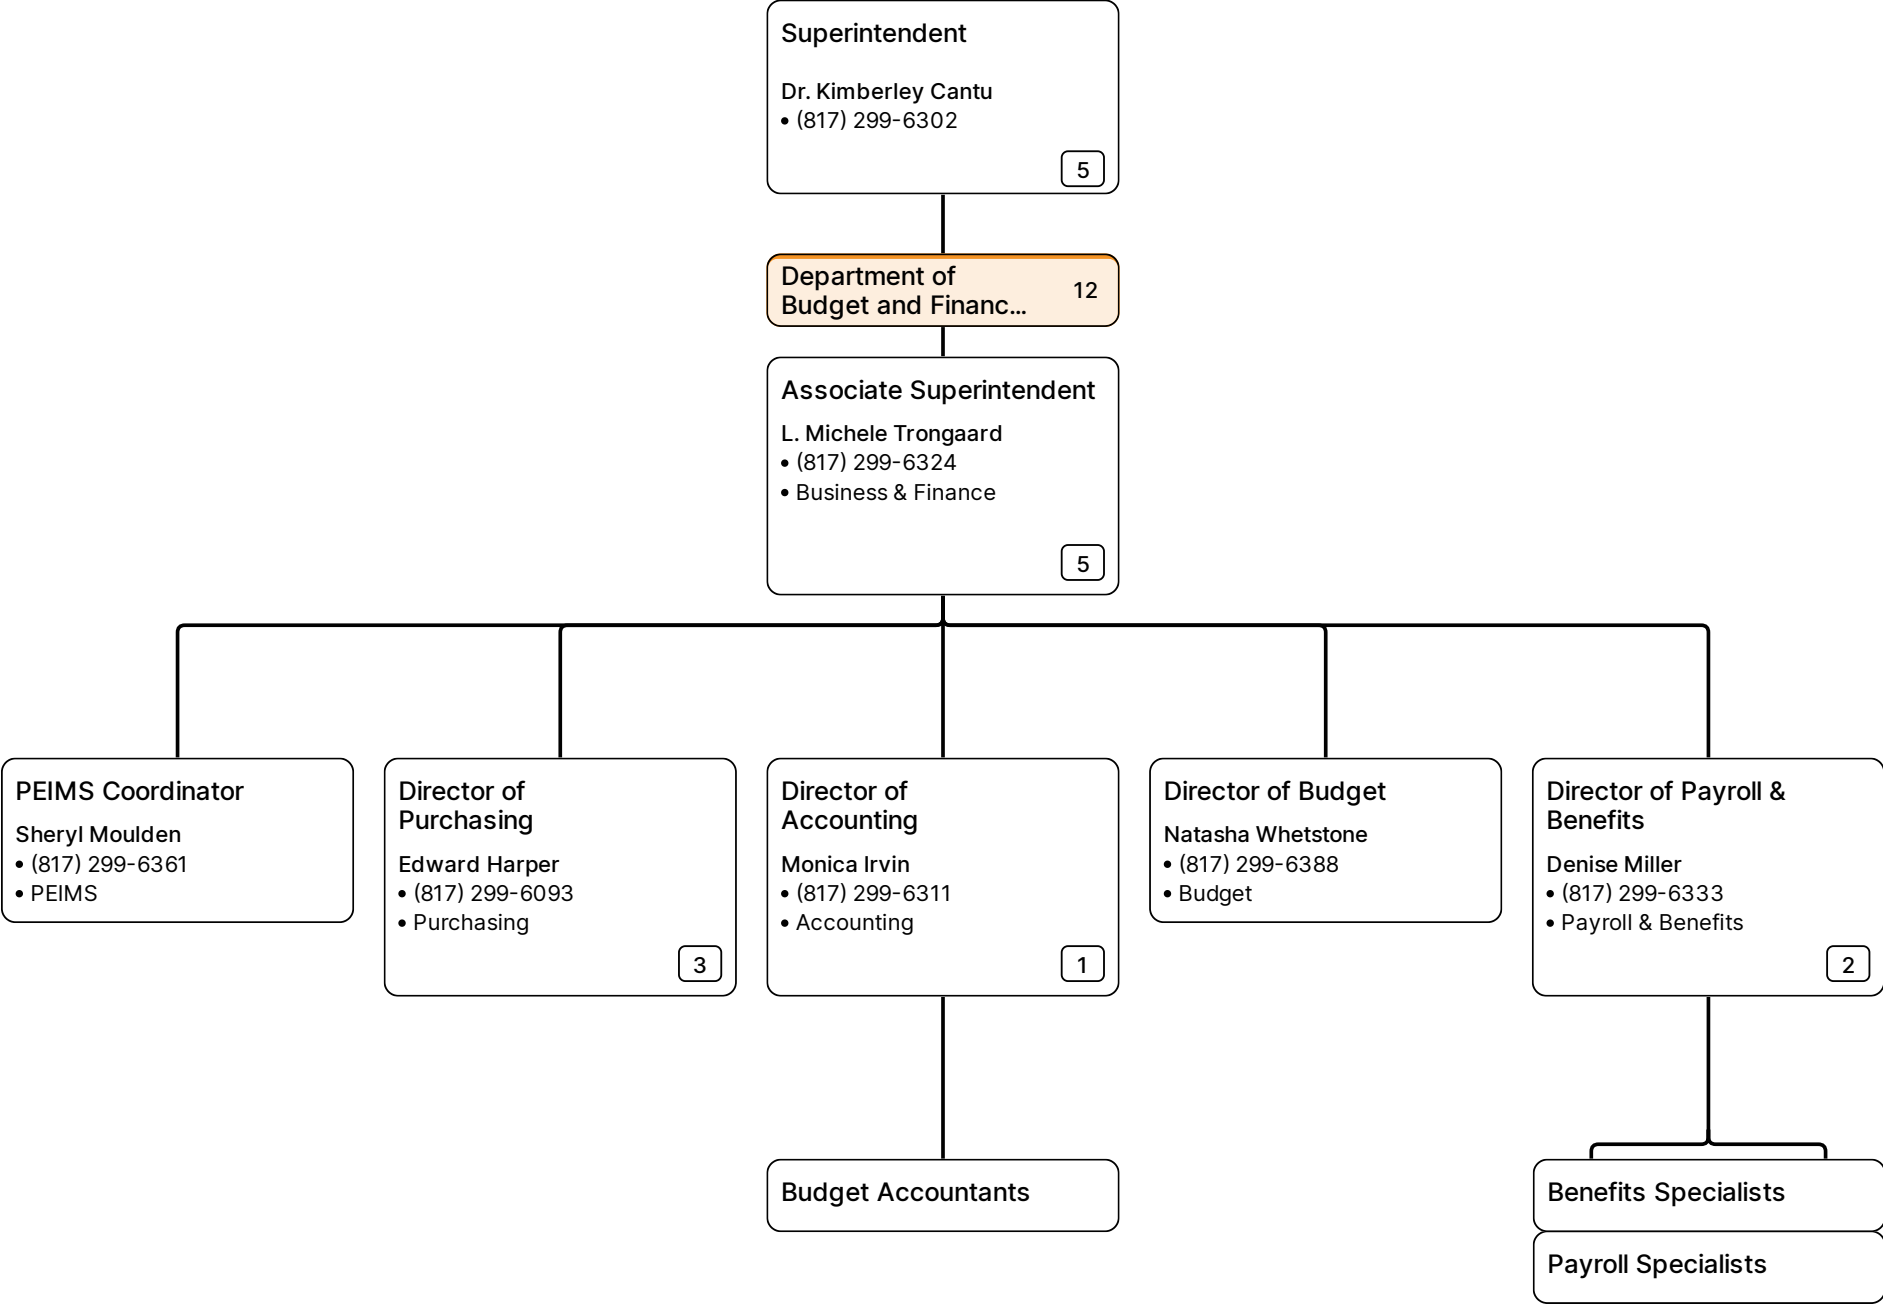

4.1.21 Org Chart

Board Members
Board Members

4.1.21 Org Chart

Board Members Board Members

4.1.21 Org Chart

Board Members > **Superintendent**
Board Members > Dr. Kimberley Cantu

4.1.21 Org Chart

Board Members
Board Members > **Superintendent**
Dr. Kimberley Cantu > **Associate Superintendent**
L. Michele Trongaard

4.1.21 Org Chart

Board Members
Board Members >

Superintendent
Dr. Kimberley Cantu >

Chief of Police
Greg Minter

4.1.21 Org Chart

Board Members

Board Members >

Superintendent