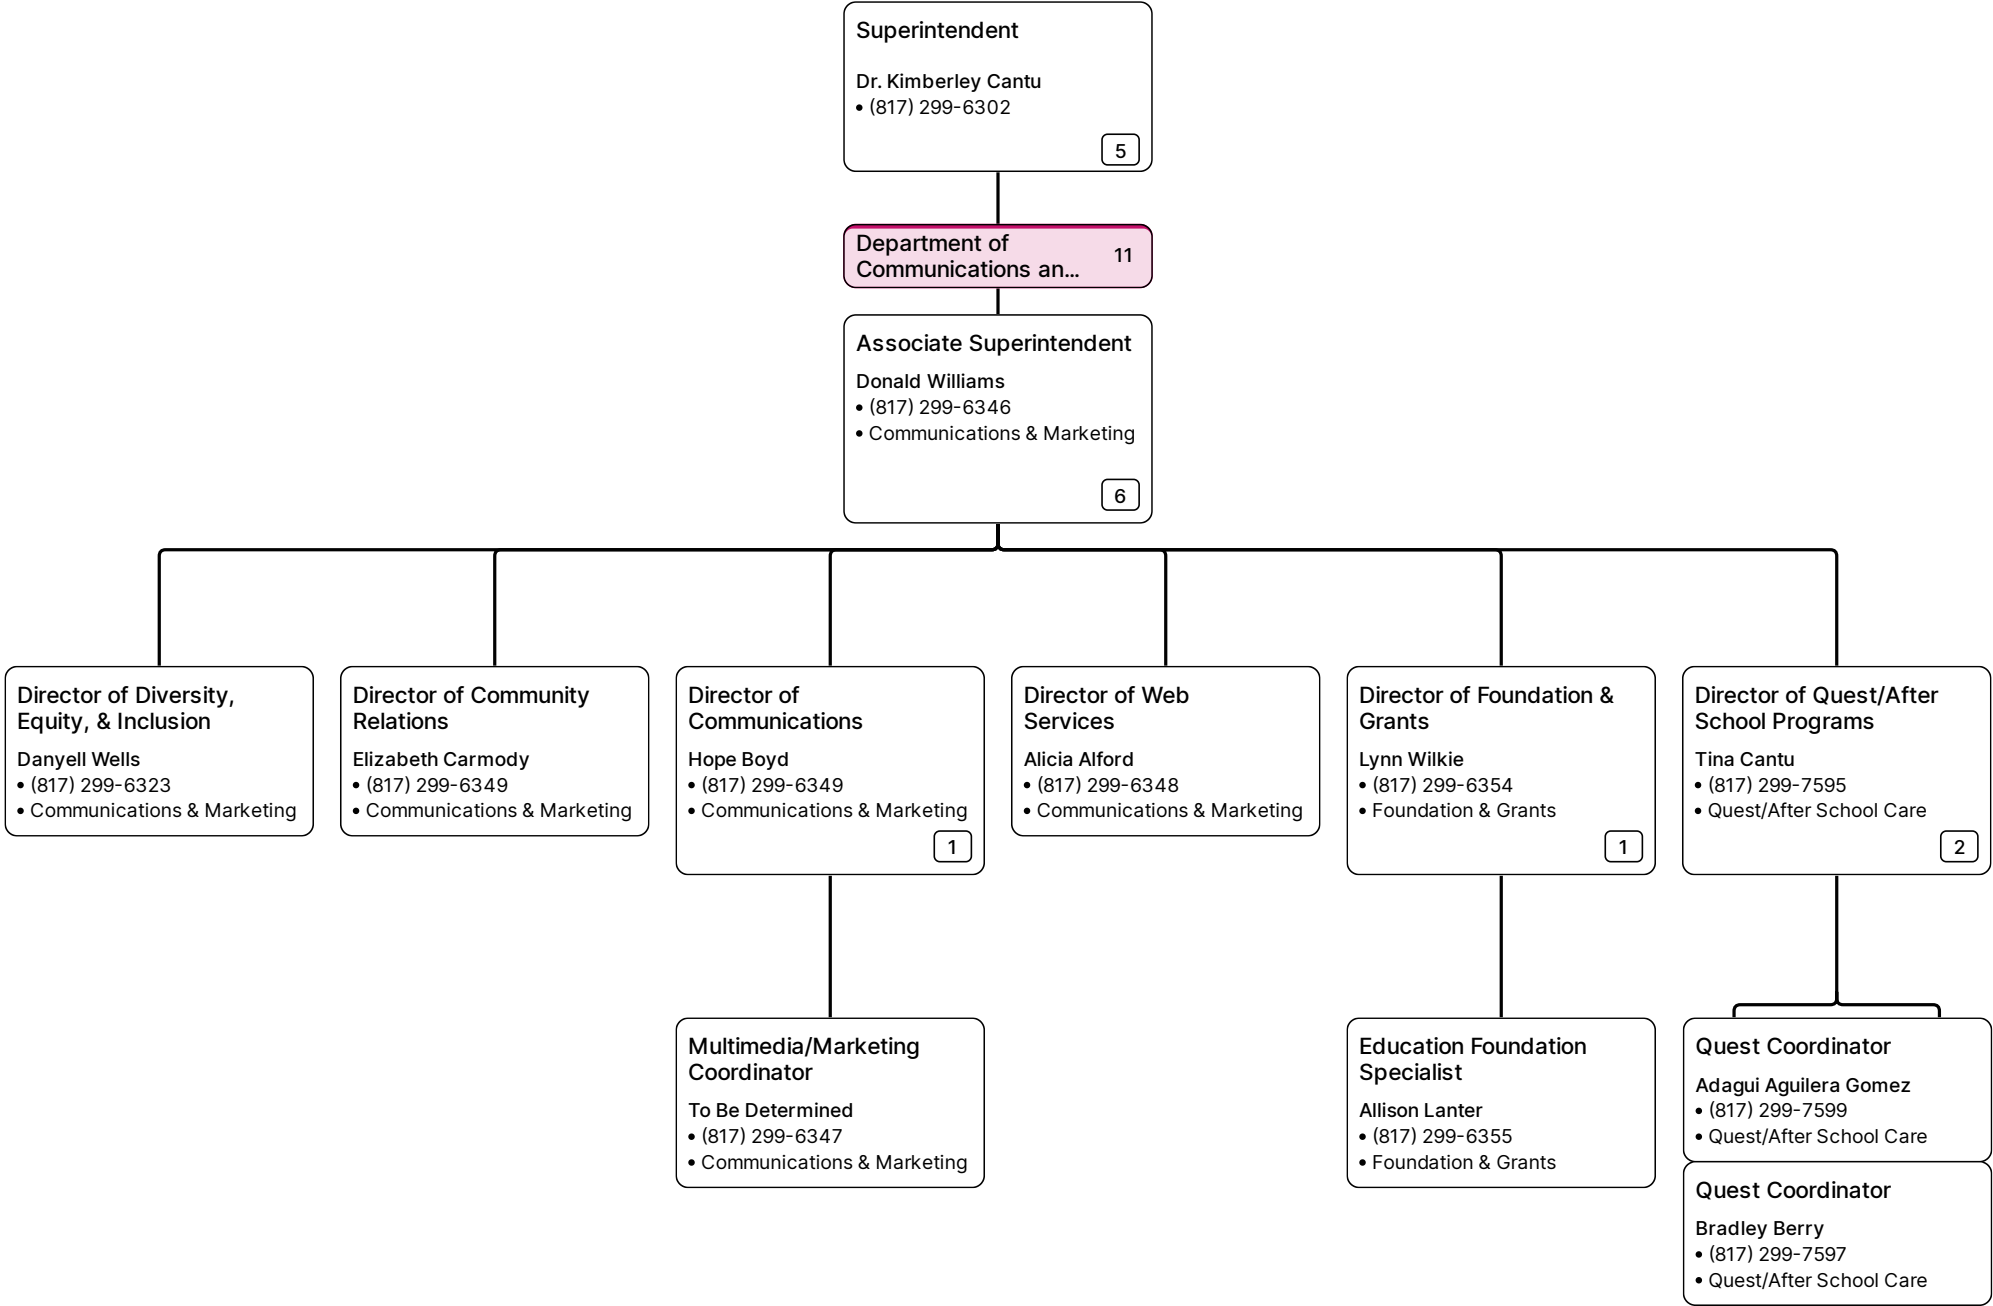

Dr. Kimberley Cantu >

Executive Director of

Athletics

Philip O'Neal

4.1.21 Org Chart

Board Members
Board Members > **Superintendent**
Dr. Kimberley Cantu > **Executive Director of Athletics**
Philip O'Neal

4.1.21 Org Chart

Board Members > **Superintendent**
 Board Members > Dr. Kimberley Cantu

4.1.21 Org Chart

Board Members > Superintendent
 Board Members > Dr. Kimberley Cantu

4.1.21 Org Chart

Board Members > **Superintendent** > **Deputy Superintendent**
 Board Members > Dr. Kimberley Cantu > Dr. Sean Scott

4.1.21 Org Chart

Board Members > **Superintendent** > **Deputy Superintendent**
Board Members > Dr. Kimberley Cantu > Dr. Sean Scott

4.1.21 Org Chart

Board Members > **Superintendent** > **Deputy Superintendent**
 Board Members > Dr. Kimberley Cantu > Dr. Sean Scott

4.1.21 Org Chart

Board Members
Board Members > **Superintendent**
Dr. Kimberley Cantu > **Deputy Superintendent**
Dr. Sean Scott > **Chief Innovation Officer**
Jennifer Young

4.1.21 Org Chart

Board Members
Board Members > **Superintendent**
Dr. Kimberley Cantu > **Deputy Superintendent**
Dr. Sean Scott > **Chief Innovation Officer**
Jennifer Young