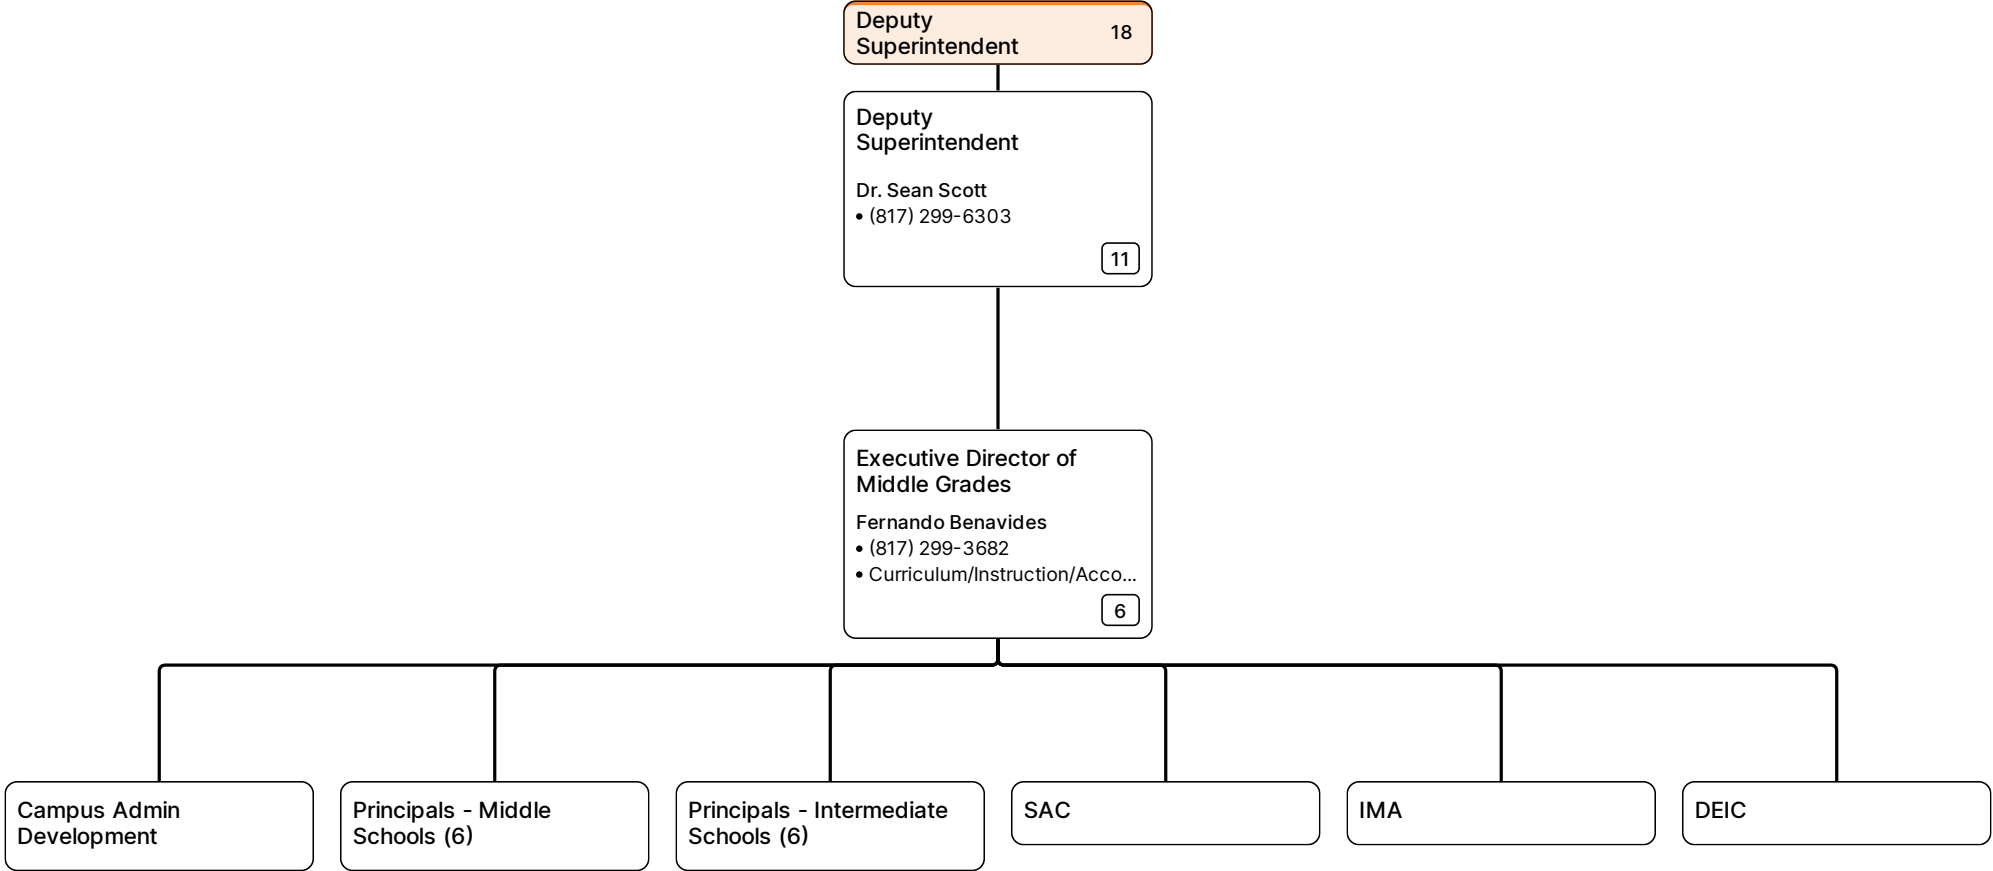

4.1.21 Org Chart

Board Members > **Superintendent**
 Board Members > Dr. Kimberley Cantu

4.1.21 Org Chart

Board Members > Superintendent
 Board Members > Dr. Kimberley Cantu

4.1.21 Org Chart

Board Members > **Superintendent** > **Deputy Superintendent**
 Board Members > Dr. Kimberley Cantu > Dr. Sean Scott

4.1.21 Org Chart

Board Members > **Superintendent** > **Deputy Superintendent**
Board Members > Dr. Kimberley Cantu > Dr. Sean Scott

4.1.21 Org Chart

Board Members > **Superintendent** > **Deputy Superintendent**
 Board Members > Dr. Kimberley Cantu > Dr. Sean Scott