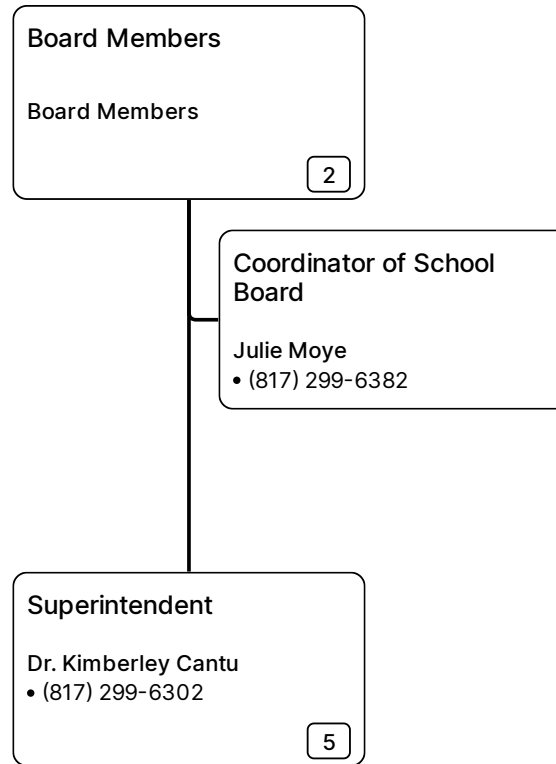

4.1.21 Org Chart

Board Members
Board Members

4.1.21 Org Chart

Board Members Board Members

4.1.21 Org Chart

Board Members > **Superintendent**
Board Members > Dr. Kimberley Cantu

4.1.21 Org Chart

Board Members
Board Members > **Superintendent**
Dr. Kimberley Cantu > **Associate Superintendent**
L. Michele Trongaard

4.1.21 Org Chart

Board Members
Board Members >

Superintendent
Dr. Kimberley Cantu >

Chief of Police
Greg Minter

4.1.21 Org Chart

Board Members

Board Members >

Superintendent