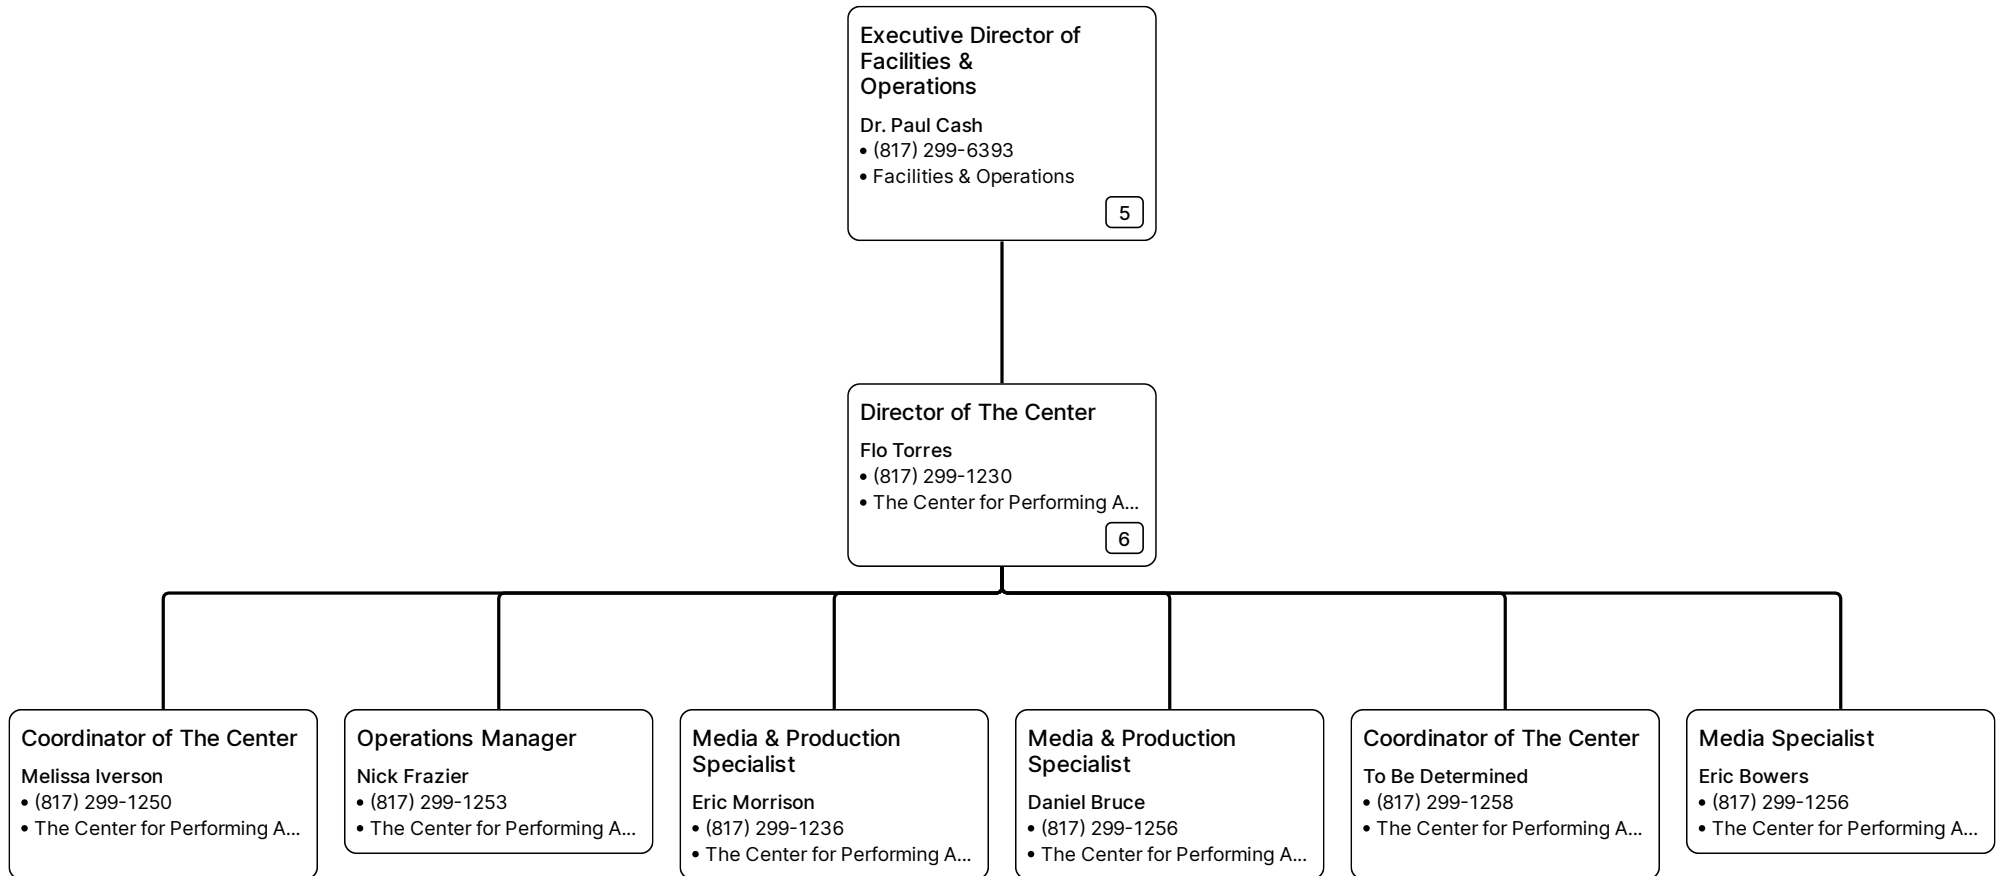

4.1.21 Org Chart

Board Members > **Superintendent** > **Deputy Superintendent**
Board Members > Dr. Kimberley Cantu > Dr. Sean Scott

4.1.21 Org Chart

Board Members > **Superintendent** > **Deputy Superintendent**
Board Members > Dr. Kimberley Cantu > Dr. Sean Scott

4.1.21 Org Chart

Board Members
Board Members

Superintendent
Dr. Kimberley Cantu

Deputy Superintendent
Dr. Sean Scott

Assistant Superintendent
Joel Falcon

4.1.21 Org Chart

Board Members > **Superintendent** > **Deputy Superintendent** > **Assistant Superintendent** > **Executive Director of Facilities & Operations**
Board Members > Dr. Kimberley Cantu > Dr. Sean Scott > Joel Falcon > Dr. Paul Cash

4.1.21 Org Chart

Board Members
Board Members

Superintendent
Dr. Kimberley Cantu

Deputy Superintendent
Dr. Sean Scott

Assistant Superintendent
Joel Falcon

4.1.21 Org Chart

Board Members > **Superintendent** > **Deputy Superintendent** > **Assistant Superintendent**
Board Members > Dr. Kimberley Cantu > Dr. Sean Scott > Joel Falcon