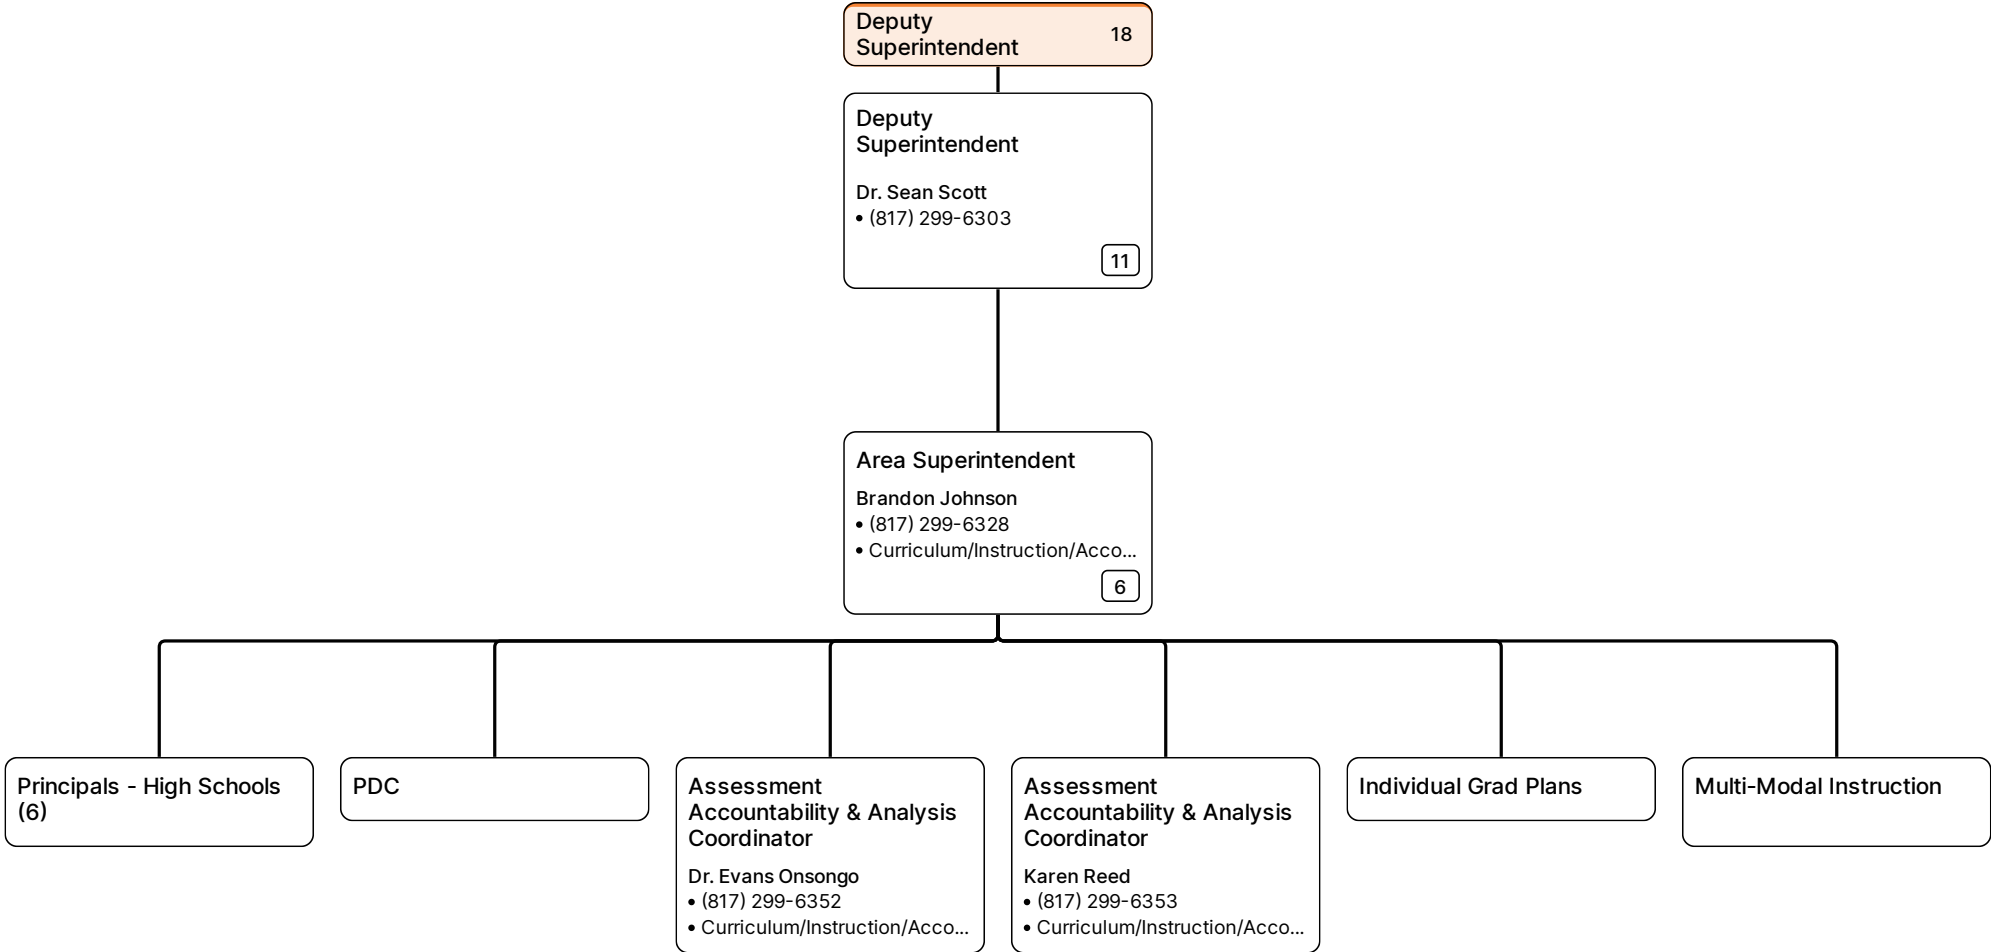

4.1.21 Org Chart

Board Members > **Superintendent** > **Deputy Superintendent**
Board Members > Dr. Kimberley Cantu > Dr. Sean Scott

4.1.21 Org Chart

Board Members > **Superintendent** > **Deputy Superintendent**
 Board Members > Dr. Kimberley Cantu > Dr. Sean Scott

4.1.21 Org Chart

Board Members
Board Members > **Superintendent**
Dr. Kimberley Cantu > **Deputy Superintendent**
Dr. Sean Scott > **Chief Innovation Officer**
Jennifer Young

4.1.21 Org Chart

Board Members
Board Members > **Superintendent**
Dr. Kimberley Cantu > **Deputy Superintendent**
Dr. Sean Scott > **Chief Innovation Officer**
Jennifer Young

4.1.21 Org Chart

Board Members > **Superintendent** > **Deputy Superintendent** > **Chief Innovation Officer**
Board Members > Dr. Kimberley Cantu > Dr. Sean Scott > Jennifer Young

4.1.21 Org Chart

Board Members > **Superintendent** > **Deputy Superintendent**
Board Members > Dr. Kimberley Cantu > Dr. Sean Scott