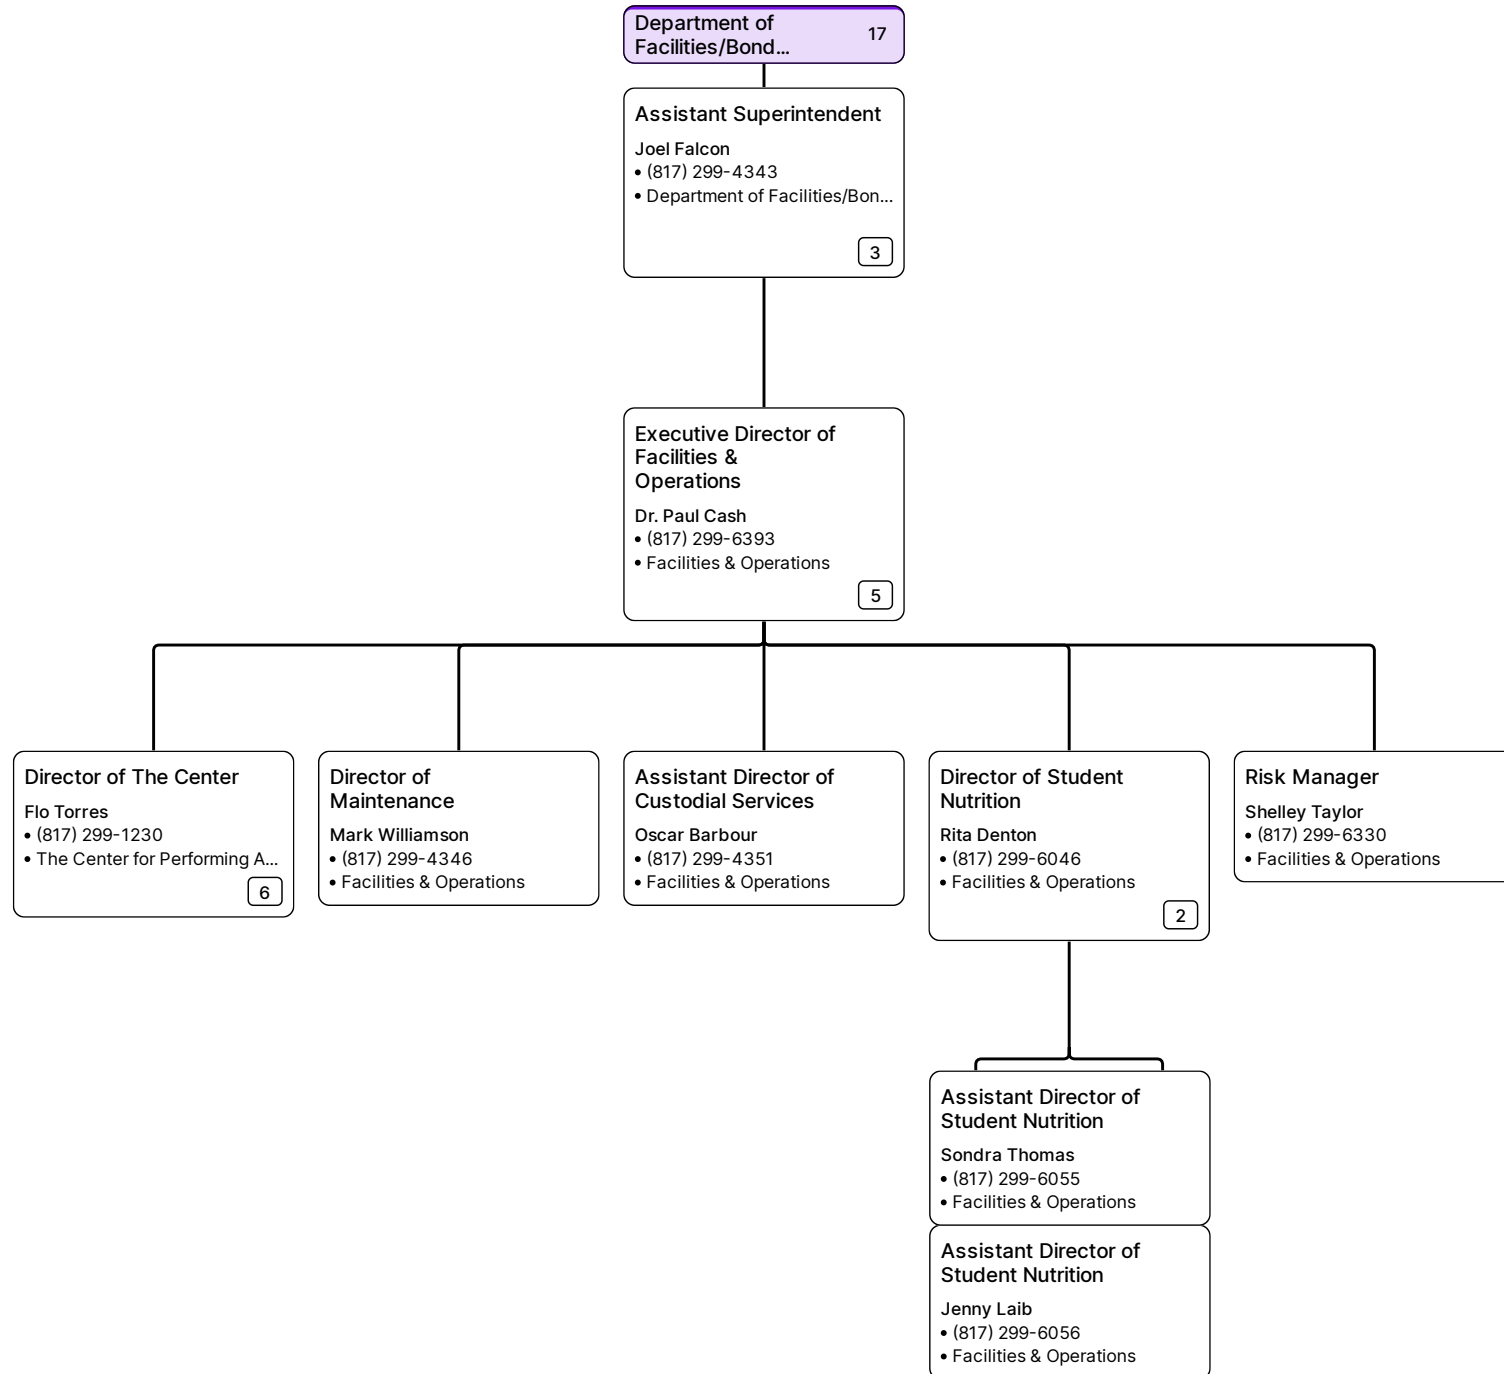

4.1.21 Org Chart

Board Members
Board Members > **Superintendent**
Dr. Kimberley Cantu > **Deputy Superintendent**
Dr. Sean Scott

4.1.21 Org Chart

Board Members > **Superintendent** > **Deputy Superintendent**
Board Members > Dr. Kimberley Cantu > Dr. Sean Scott

4.1.21 Org Chart

Board Members > **Superintendent** > **Deputy Superintendent**
Board Members > Dr. Kimberley Cantu > Dr. Sean Scott

4.1.21 Org Chart

Board Members > **Superintendent** > **Deputy Superintendent**
Board Members > Dr. Kimberley Cantu > Dr. Sean Scott

4.1.21 Org Chart

Board Members
Board Members

Superintendent
Dr. Kimberley Cantu

Deputy Superintendent
Dr. Sean Scott

Assistant Superintendent
Joel Falcon

4.1.21 Org Chart

Board Members > **Superintendent** > **Deputy Superintendent** > **Assistant Superintendent** > **Executive Director of Facilities & Operations**
Board Members > Dr. Kimberley Cantu > Dr. Sean Scott > Joel Falcon > Dr. Paul Cash

4.1.21 Org Chart

Board Members
Board Members

Superintendent
Dr. Kimberley Cantu

Deputy Superintendent
Dr. Sean Scott

Assistant Superintendent
Joel Falcon

4.1.21 Org Chart

Board Members > **Superintendent** > **Deputy Superintendent** > **Assistant Superintendent**
Board Members > Dr. Kimberley Cantu > Dr. Sean Scott > Joel Falcon