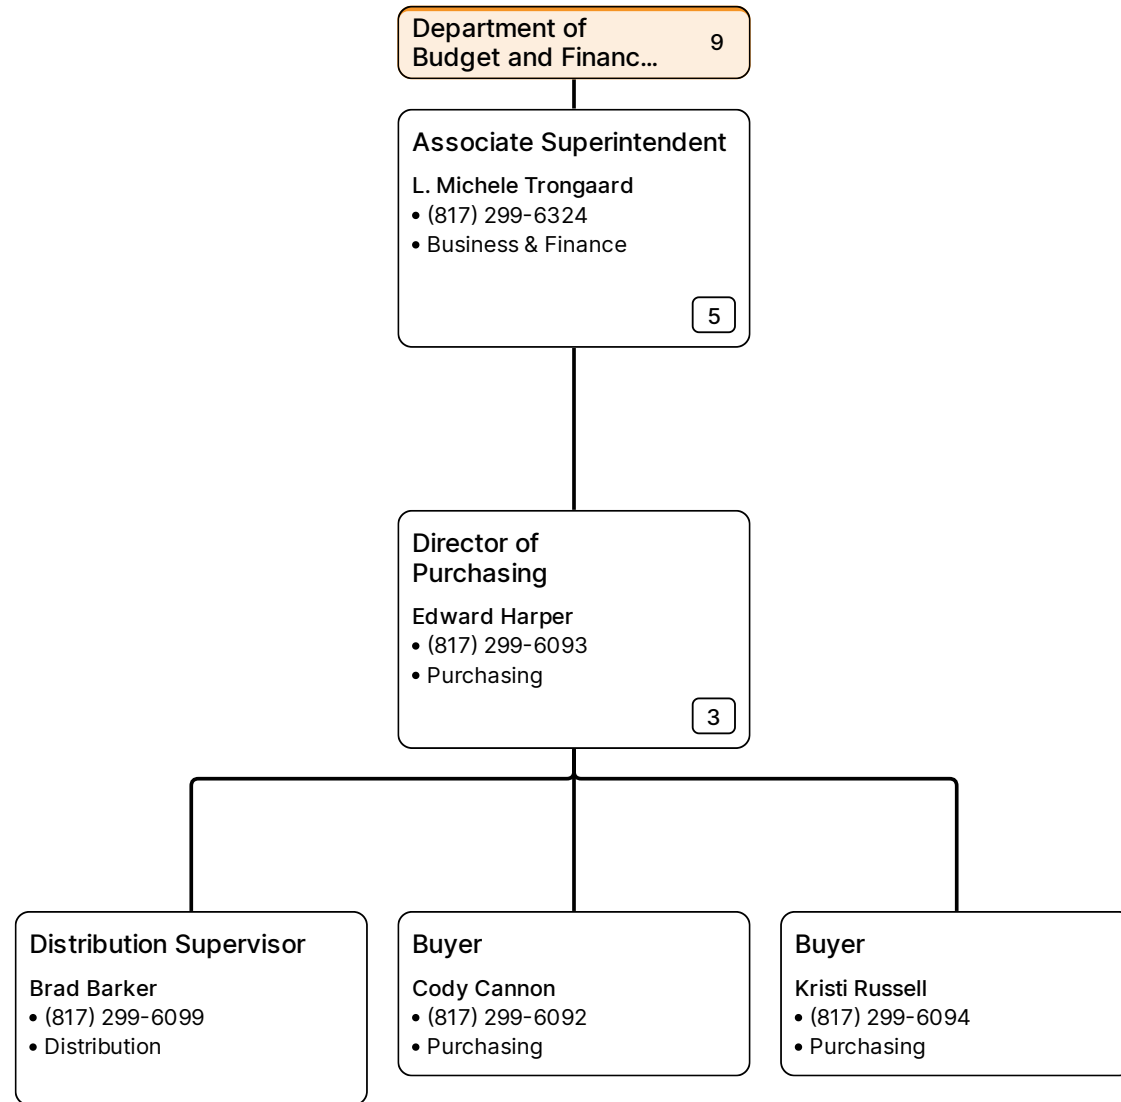

4.1.21 Org Chart

Board Members
Board Members

4.1.21 Org Chart

Board Members Board Members

4.1.21 Org Chart

Board Members > **Superintendent**
Board Members > Dr. Kimberley Cantu

4.1.21 Org Chart

Board Members
Board Members > **Superintendent**
Dr. Kimberley Cantu > **Associate Superintendent**
L. Michele Trongaard