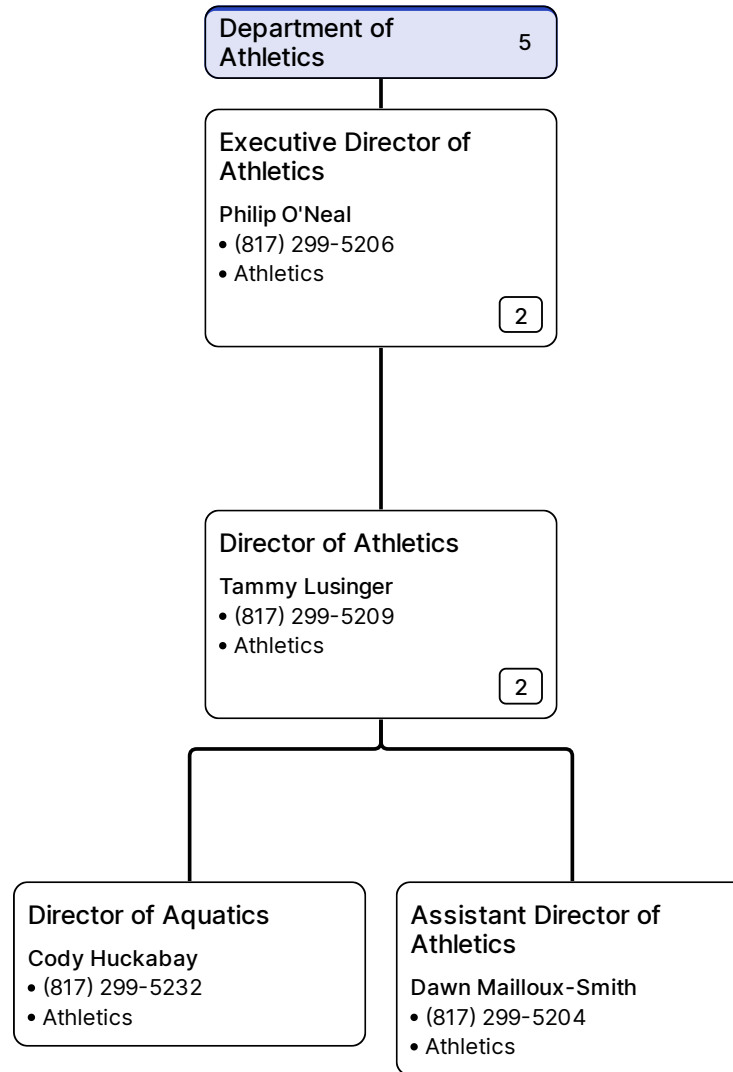

4.1.21 Org Chart

Board Members
Board Members

4.1.21 Org Chart

Board Members Board Members

4.1.21 Org Chart

Board Members > **Superintendent**
Board Members > Dr. Kimberley Cantu

4.1.21 Org Chart

Board Members
Board Members > **Superintendent**
Dr. Kimberley Cantu > **Associate Superintendent**
L. Michele Trongaard

4.1.21 Org Chart

Board Members
Board Members >

Superintendent
Dr. Kimberley Cantu >

Chief of Police
Greg Minter

4.1.21 Org Chart

Board Members

Board Members >

Superintendent

Dr. Kimberley Cantu >

Executive Director of

Athletics

Philip O'Neal

4.1.21 Org Chart

Board Members
Board Members > **Superintendent**
Dr. Kimberley Cantu > **Executive Director of Athletics**
Philip O'Neal

4.1.21 Org Chart

Board Members > **Superintendent**
 Board Members > Dr. Kimberley Cantu

4.1.21 Org Chart

Board Members > Superintendent
 Board Members > Dr. Kimberley Cantu

4.1.21 Org Chart

Board Members > **Superintendent** > **Deputy Superintendent**
 Board Members > Dr. Kimberley Cantu > Dr. Sean Scott