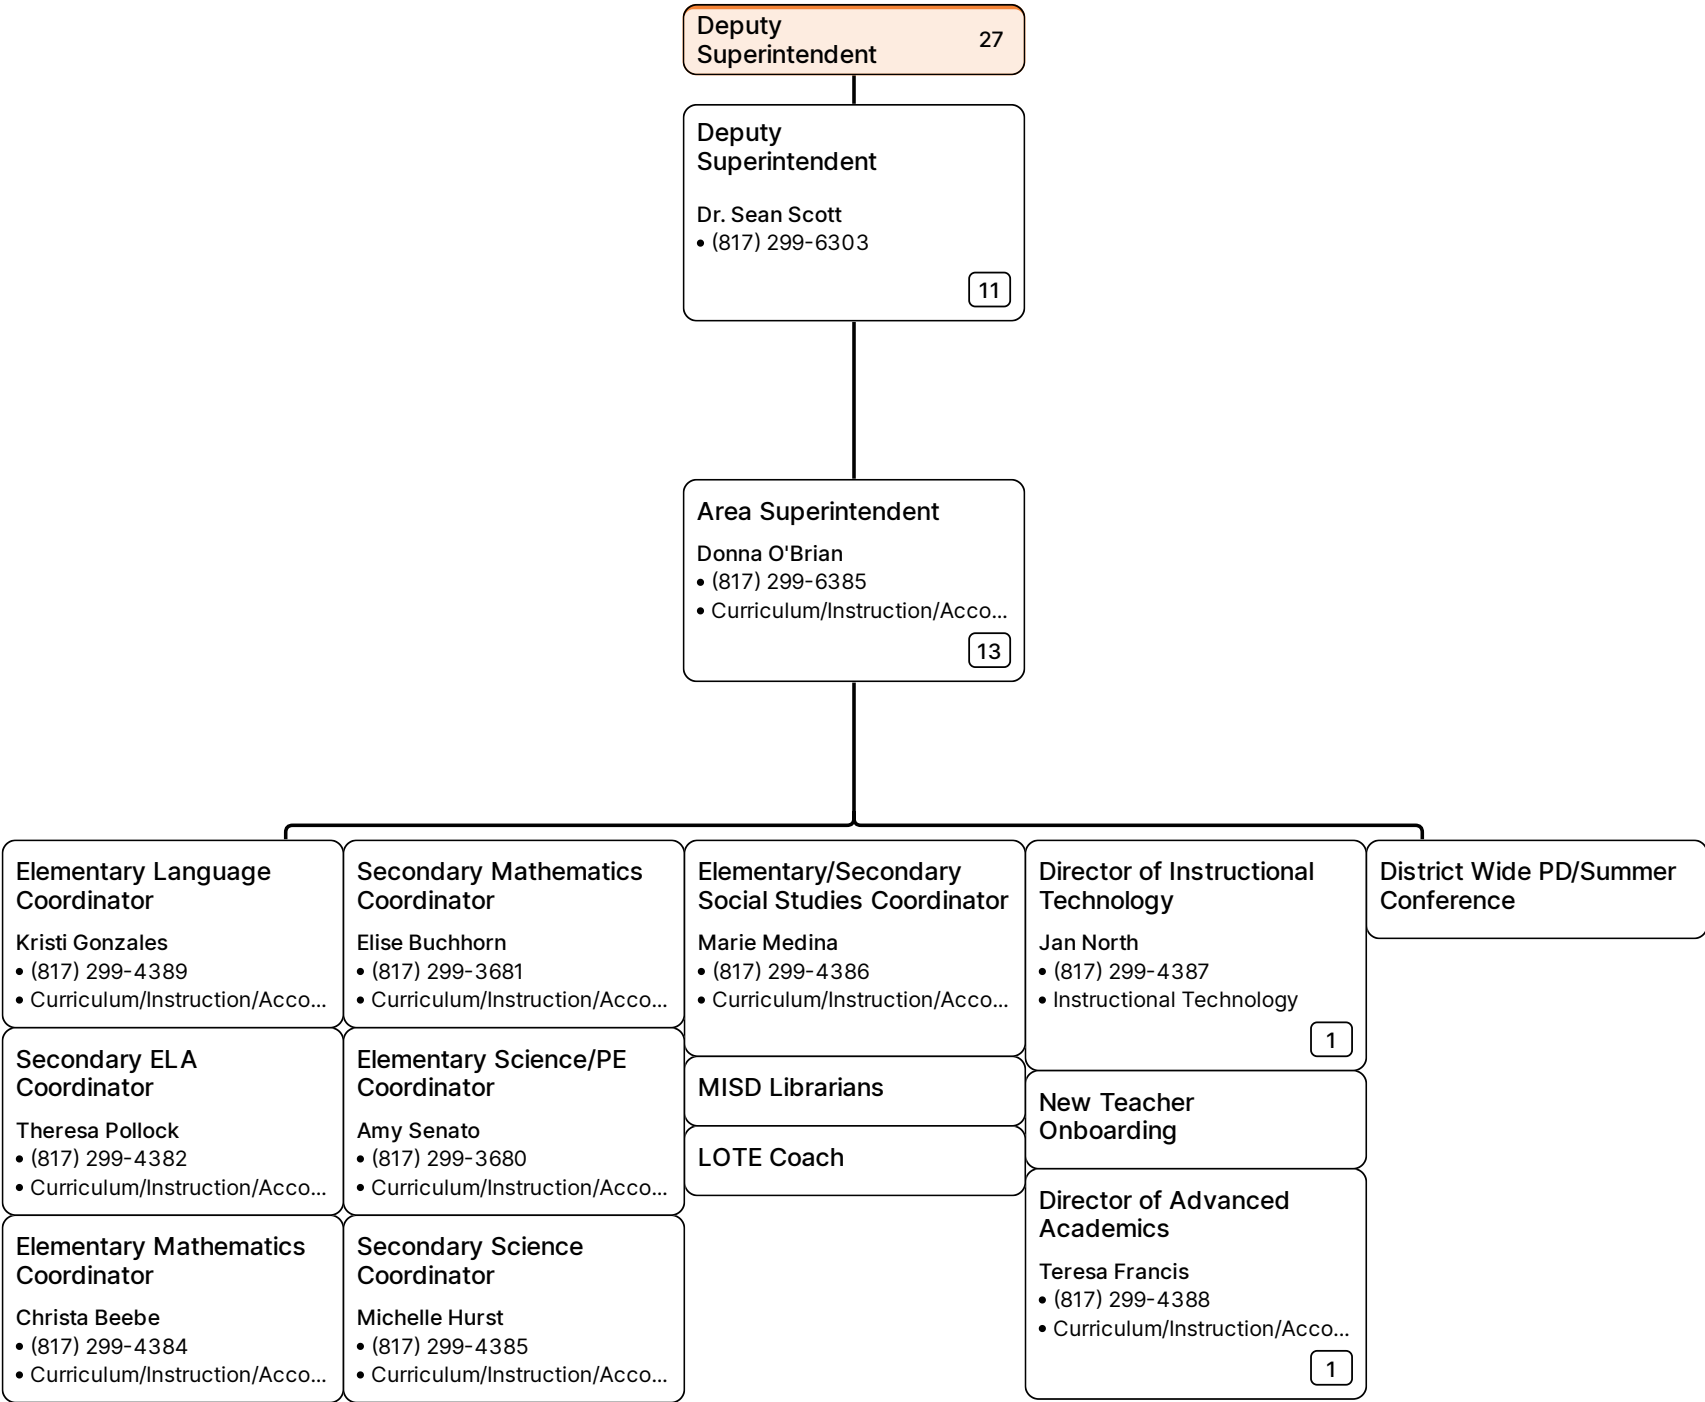

4.1.21 Org Chart

Board Members > **Superintendent** > **Deputy Superintendent**
Board Members > Dr. Kimberley Cantu > Dr. Sean Scott

4.1.21 Org Chart

Board Members > **Superintendent** > **Deputy Superintendent**
 Board Members > Dr. Kimberley Cantu > Dr. Sean Scott

4.1.21 Org Chart

Board Members
Board Members > **Superintendent**
Dr. Kimberley Cantu > **Deputy Superintendent**
Dr. Sean Scott > **Chief Innovation Officer**
Jennifer Young

4.1.21 Org Chart

Board Members
Board Members > **Superintendent**
Dr. Kimberley Cantu > **Deputy Superintendent**
Dr. Sean Scott > **Chief Innovation Officer**
Jennifer Young

4.1.21 Org Chart

Board Members > **Superintendent** > **Deputy Superintendent** > **Chief Innovation Officer**
Board Members > Dr. Kimberley Cantu > Dr. Sean Scott > Jennifer Young

4.1.21 Org Chart

Board Members > **Superintendent** > **Deputy Superintendent**
Board Members > Dr. Kimberley Cantu > Dr. Sean Scott

4.1.21 Org Chart

Board Members > **Superintendent** > **Deputy Superintendent**
Board Members > Dr. Kimberley Cantu > Dr. Sean Scott

4.1.21 Org Chart

Board Members > Superintendent Dr. Kimberley Cantu > Deputy Superintendent Dr. Sean Scott