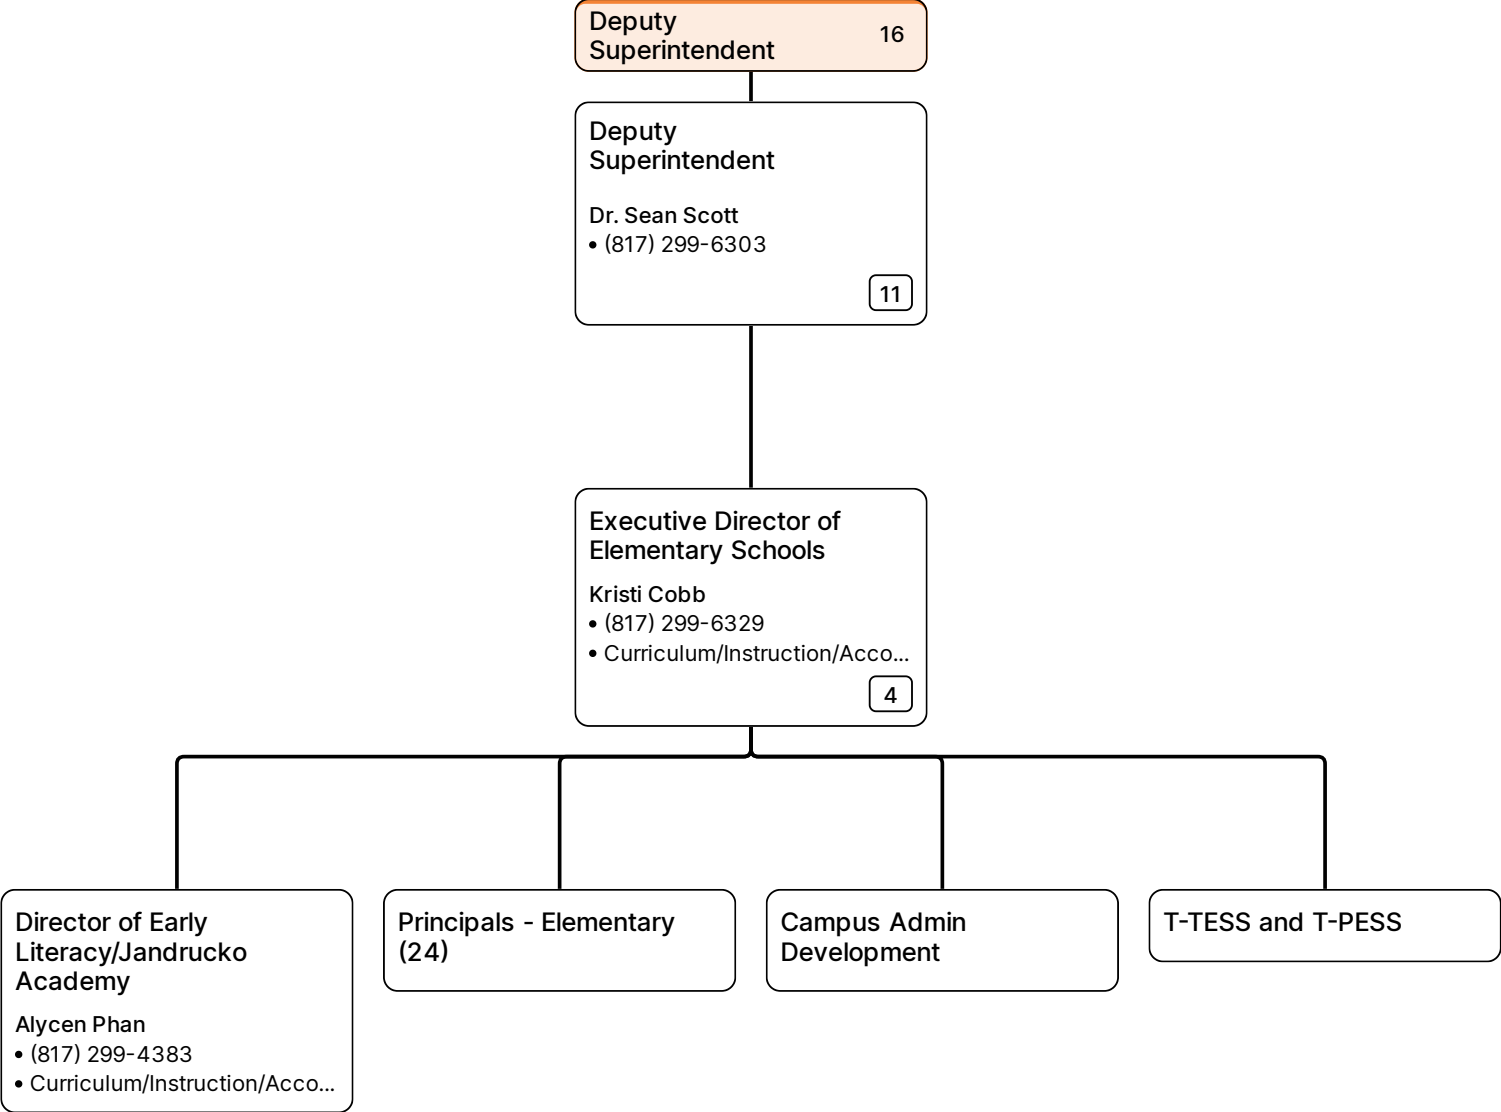

4.1.21 Org Chart

Board Members
Board Members > **Superintendent**
Dr. Kimberley Cantu > **Deputy Superintendent**
Dr. Sean Scott > **Chief Innovation Officer**
Jennifer Young

4.1.21 Org Chart

Board Members
Board Members > **Superintendent**
Dr. Kimberley Cantu > **Deputy Superintendent**
Dr. Sean Scott > **Chief Innovation Officer**
Jennifer Young

4.1.21 Org Chart

Board Members > **Superintendent** > **Deputy Superintendent** > **Chief Innovation Officer**
Board Members > Dr. Kimberley Cantu > Dr. Sean Scott > Jennifer Young

4.1.21 Org Chart

Board Members > **Superintendent** > **Deputy Superintendent**
Board Members > Dr. Kimberley Cantu > Dr. Sean Scott

4.1.21 Org Chart

Board Members > **Superintendent** > **Deputy Superintendent**
Board Members > Dr. Kimberley Cantu > Dr. Sean Scott

4.1.21 Org Chart

Board Members > Superintendent Dr. Kimberley Cantu > Deputy Superintendent Dr. Sean Scott