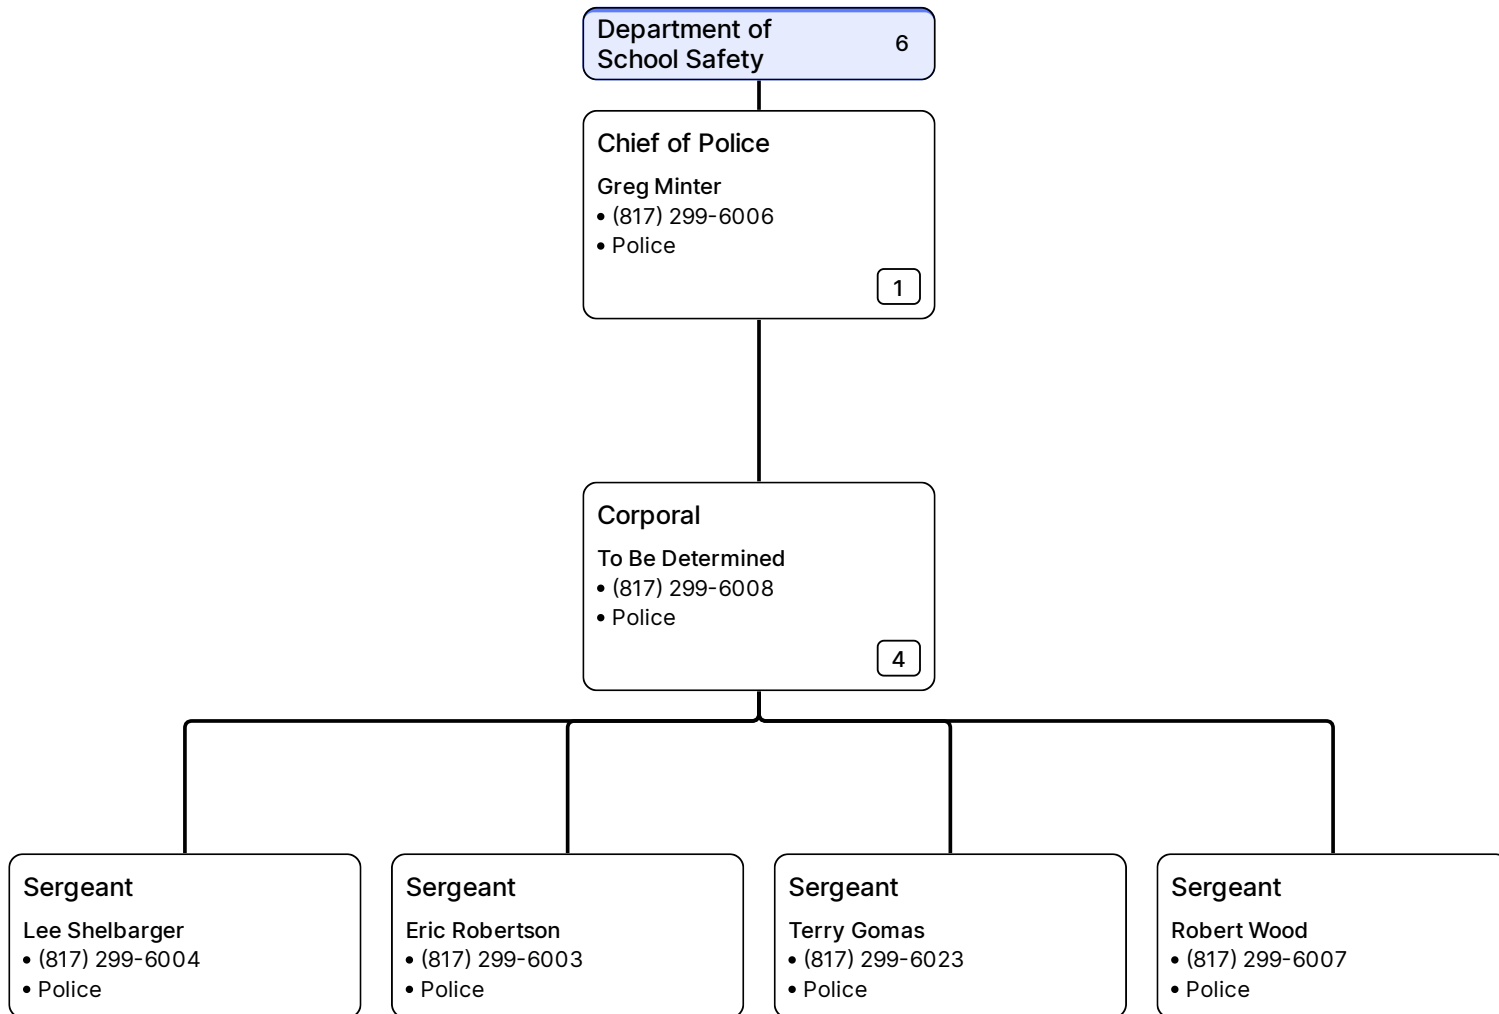

4.1.21 Org Chart

Board Members
Board Members

4.1.21 Org Chart

Board Members Board Members

4.1.21 Org Chart

Board Members > **Superintendent**
Board Members > Dr. Kimberley Cantu

4.1.21 Org Chart

Board Members
Board Members > **Superintendent**
Dr. Kimberley Cantu > **Associate Superintendent**
L. Michele Trongaard

4.1.21 Org Chart

Board Members
Board Members >

Superintendent
Dr. Kimberley Cantu >

Chief of Police
Greg Minter

4.1.21 Org Chart

Board Members

Board Members >

Superintendent