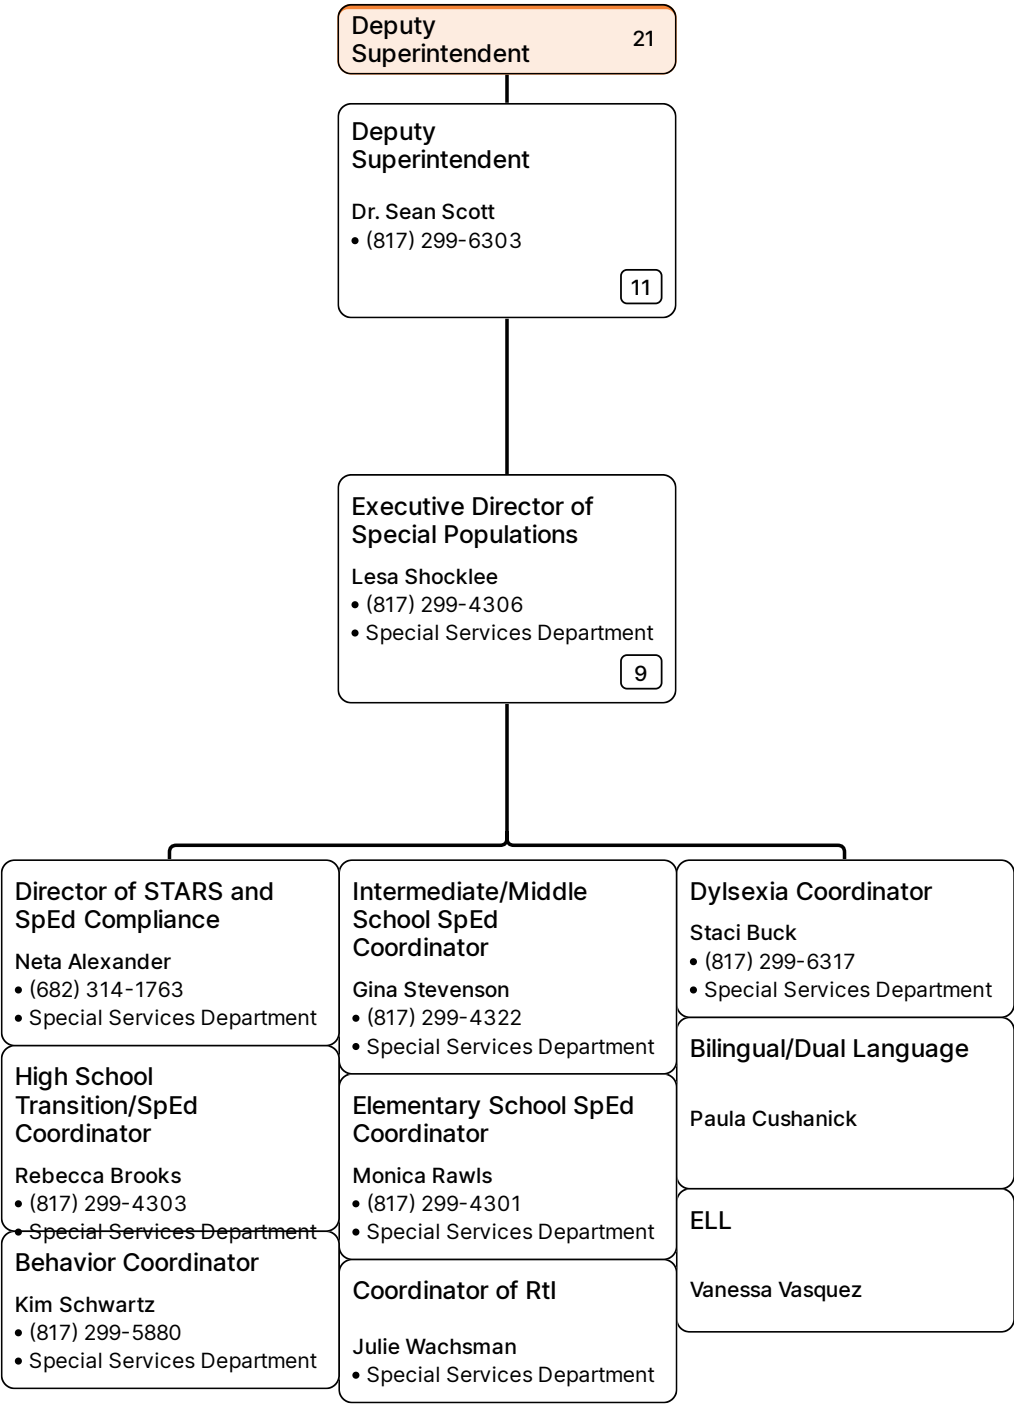

4.1.21 Org Chart

Board Members > **Superintendent**
 Board Members > Dr. Kimberley Cantu

4.1.21 Org Chart

Board Members > Superintendent
 Board Members > Dr. Kimberley Cantu

4.1.21 Org Chart

Board Members > **Superintendent** > **Deputy Superintendent**
 Board Members > Dr. Kimberley Cantu > Dr. Sean Scott

4.1.21 Org Chart

Board Members > **Superintendent** > **Deputy Superintendent**
Board Members > Dr. Kimberley Cantu > Dr. Sean Scott

4.1.21 Org Chart

Board Members > **Superintendent** > **Deputy Superintendent**
 Board Members > Dr. Kimberley Cantu > Dr. Sean Scott

4.1.21 Org Chart

Board Members
Board Members > **Superintendent**
Dr. Kimberley Cantu > **Deputy Superintendent**
Dr. Sean Scott > **Chief Innovation Officer**
Jennifer Young

4.1.21 Org Chart

Board Members
Board Members > **Superintendent**
Dr. Kimberley Cantu > **Deputy Superintendent**
Dr. Sean Scott > **Chief Innovation Officer**
Jennifer Young