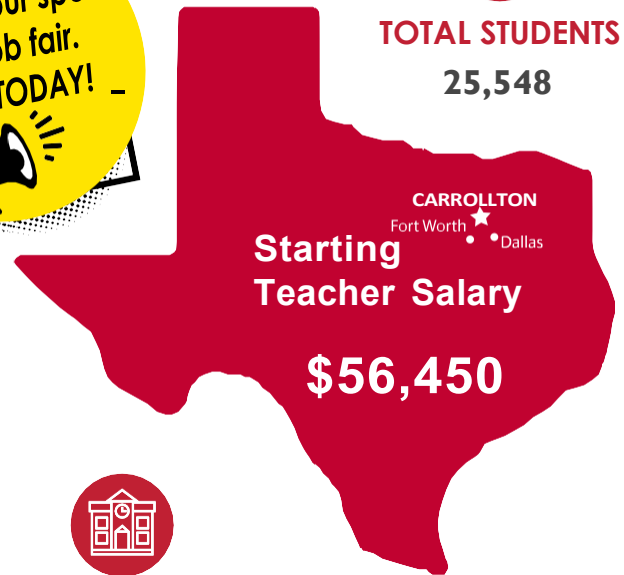

THE JOB FAIR IS APRIL 16TH

TOTAL STUDENTS
25,548

TOTAL CAMPUSES
38

Elementary 24 Middle 6 High Centers 3

DEMOGRAPHICS

White	12.24%
Hispanic	55.61%
Black	17.10%
Asian	11.70%
American Indian / Alaska Native	.29%
Native Hawaiian / Other Pac. Islander	.07%
Two or more	3.03%