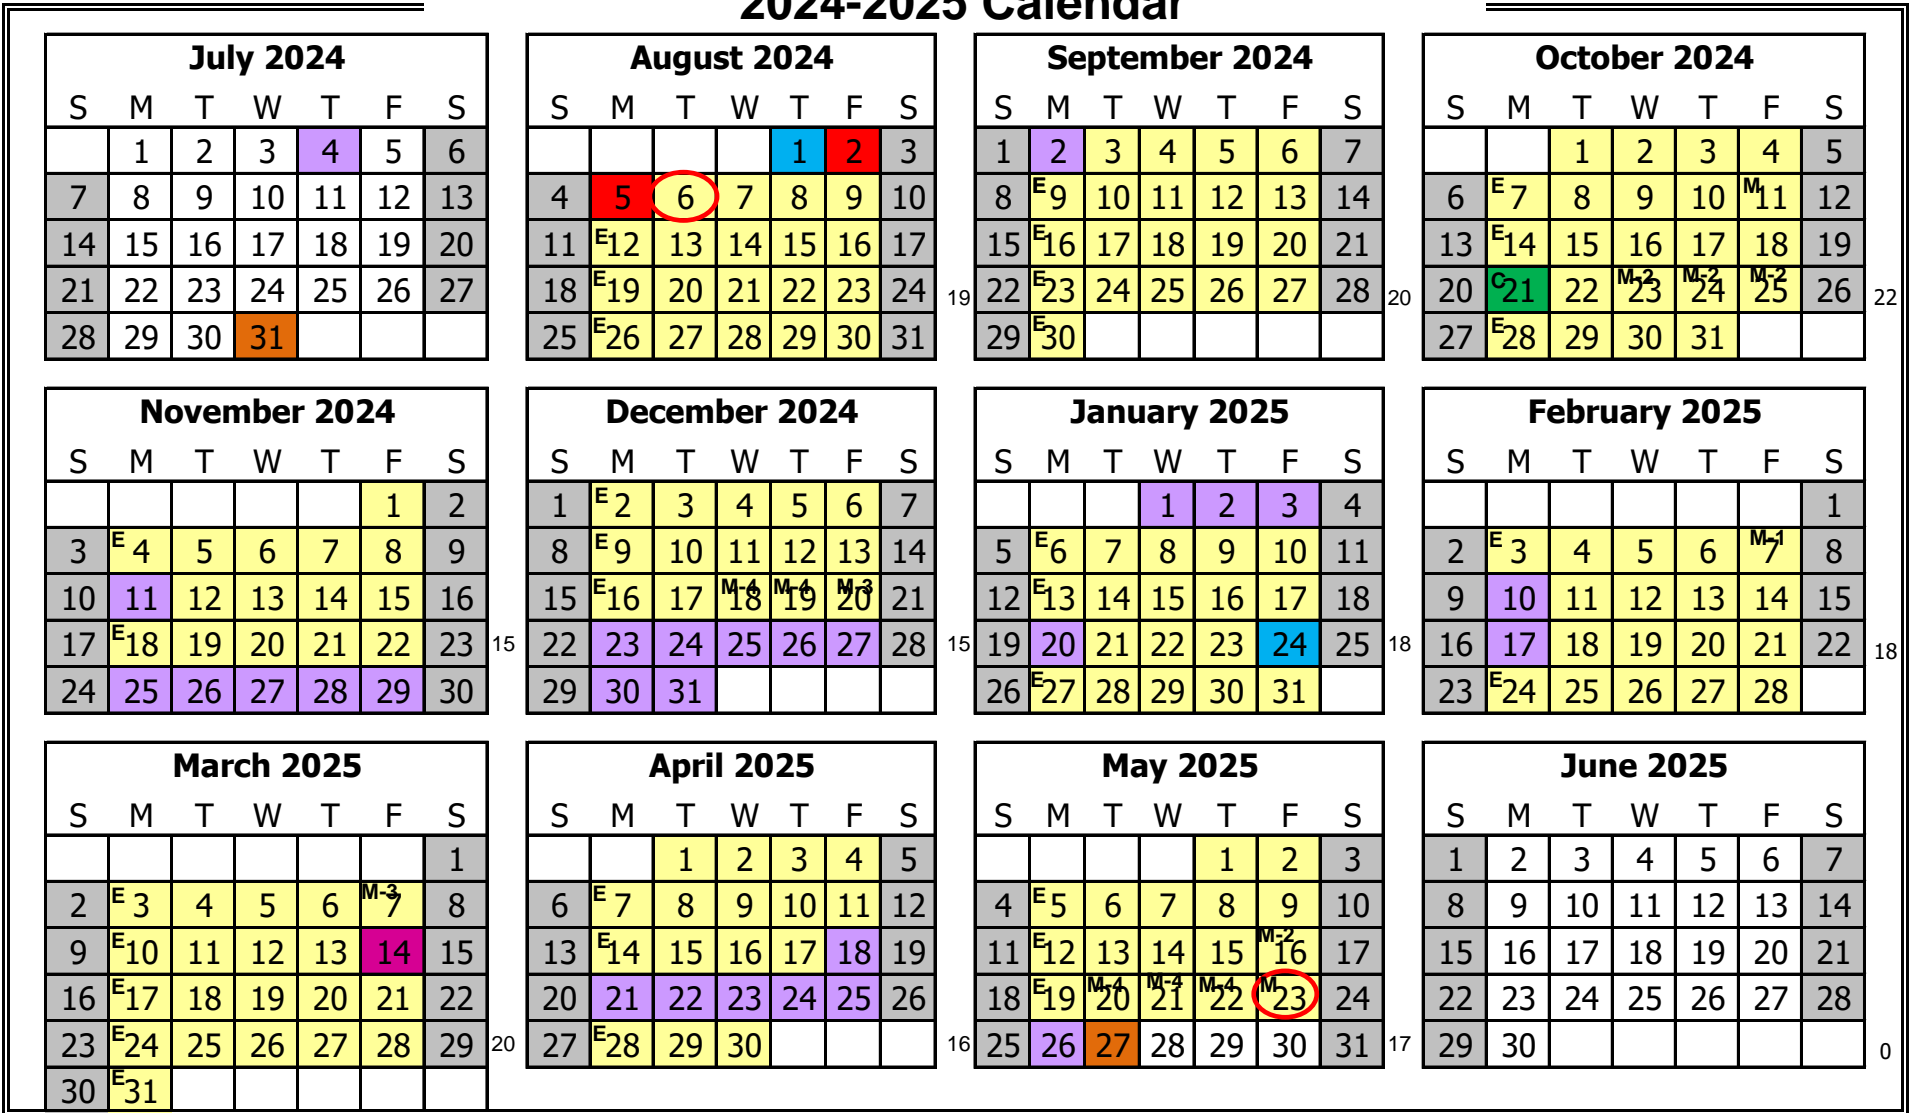

2024-2025 Calendar

- First and Last Days of School
- Student Attendance Days
- Holidays
- Board Designated Non Workday (no Students)
- Minimum Day, all grades, K-12
(All Schools)
- Minimum Day, grades K-5 & K-8
(Bohn, Central, Freiler, Hirsch, Jacobson, Kelly, McKinley, North)
- Minimum Day, grades K-5, K-8 & 6-8
(M-1 schools plus Monte Vista and Williams)
- Early Release Monday
- Minimum Day, grades 6-12
(Monte Vista, Williams, Tracy, West, Stein, Kimball)
- Minimum Day, grades 9-12, only
(Tracy, West, Stein, Kimball)
- P/T Conference (no students)
- Staff BBD (no students)
- Teacher Pre-Service Days (no students)
- Voluntary Classroom Prep Day. (Optional. May be utilized as follows: 1 Full day or two half days)