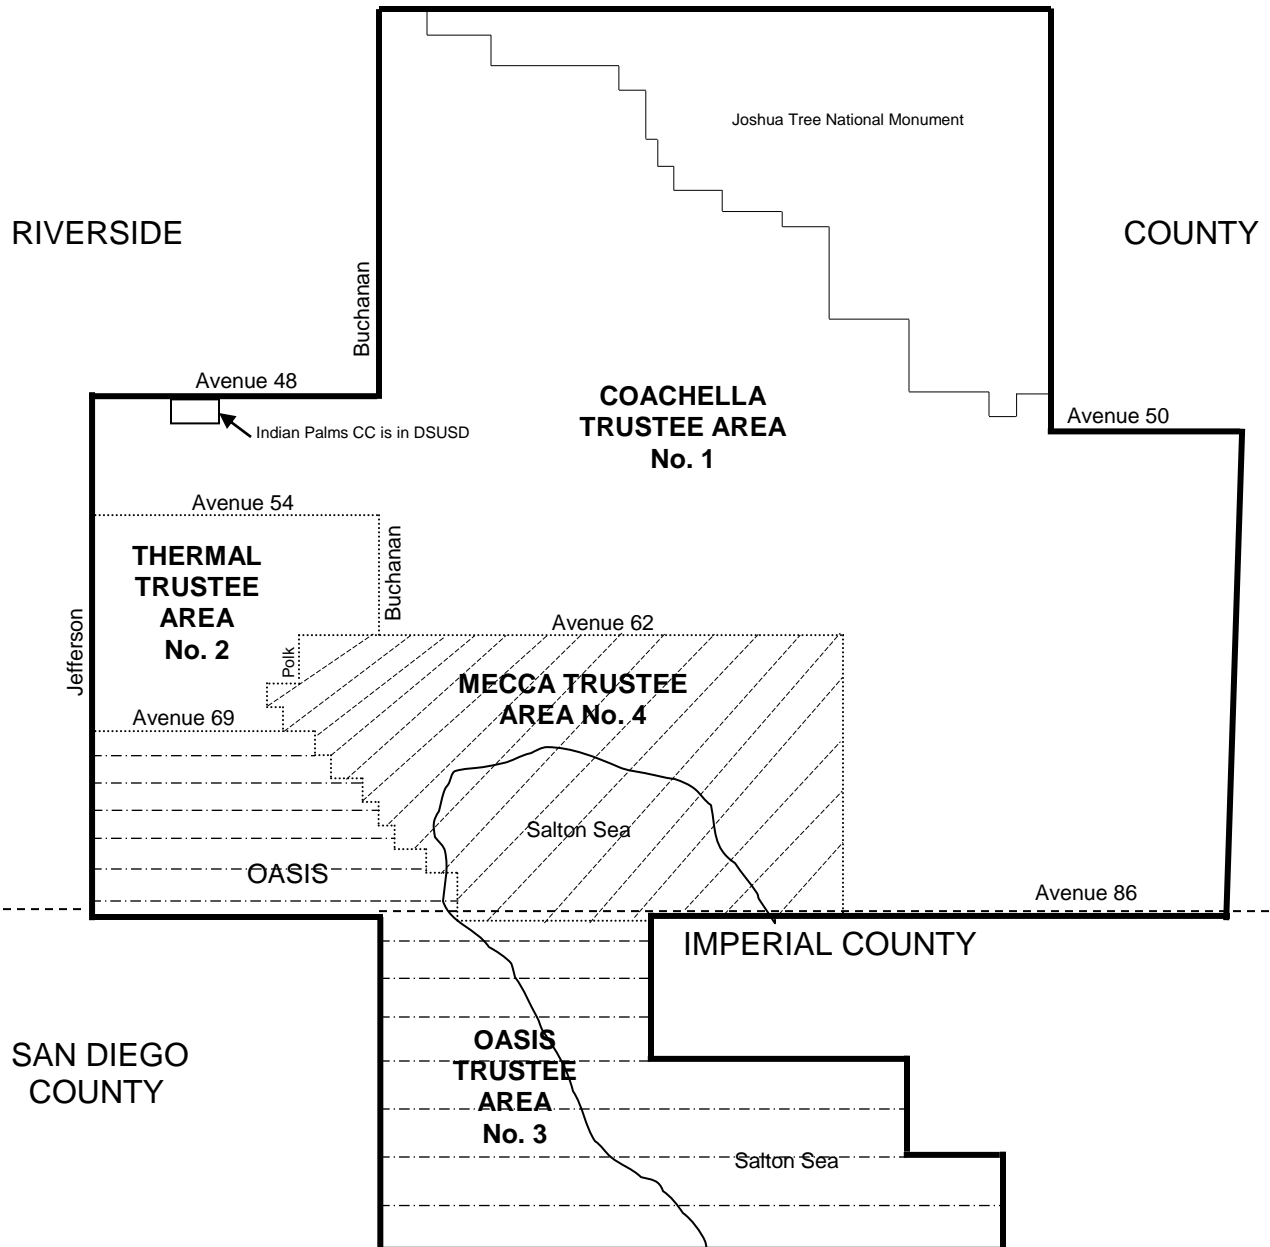

COACHELLA VALLEY UNIFIED SCHOOL DISTRICT
TRUSTEE AREA BOUNDARIES

Coachella Trustee Area No. 1
Blanca Hall • Joey Acuna, Jr. • Trinidad Arredondo

Thermal Trustee Area No. 2
Silvia Paz • Jesus Gonzalez

Oasis Trustee Area No. 3
Adonis Galarza

Mecca Trustee Area No. 4
Jocelyn Vargas