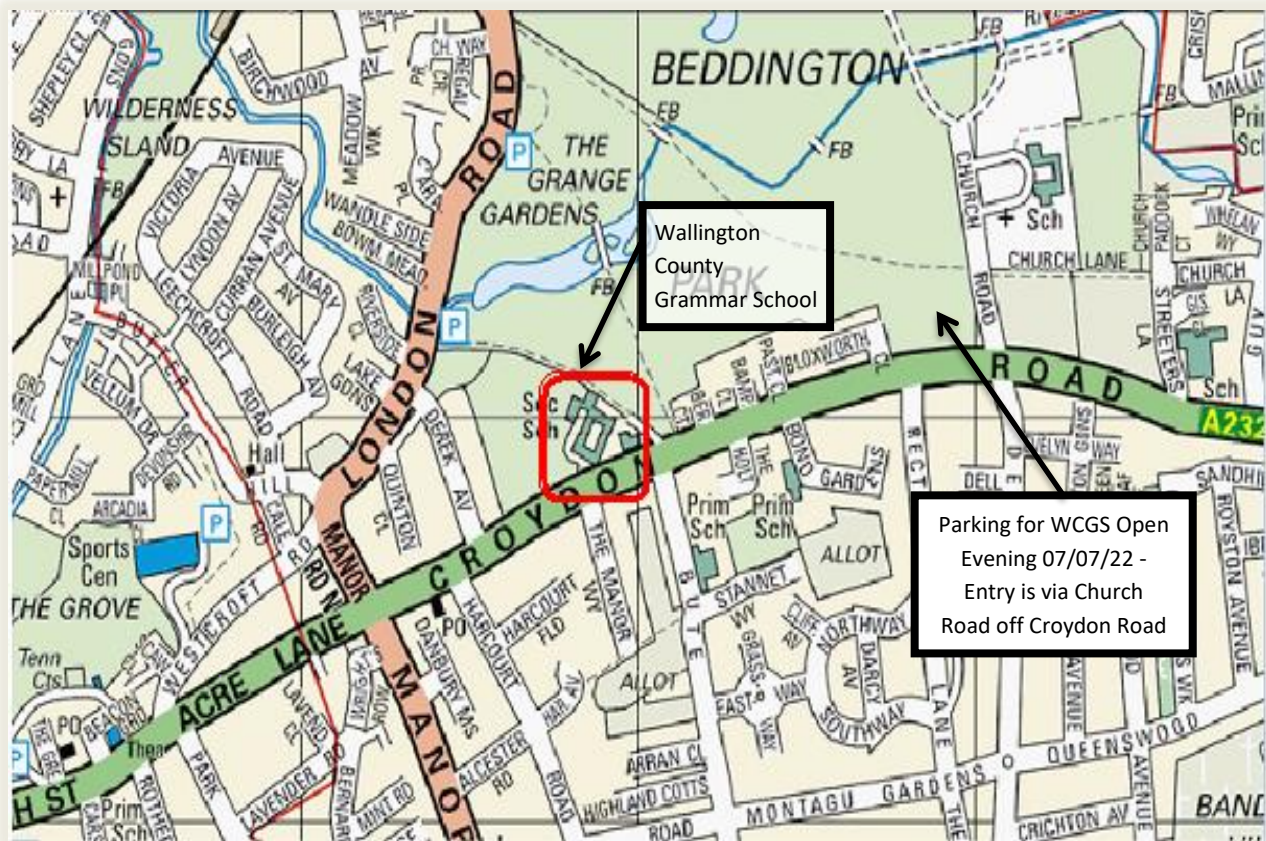

Wallington
County Grammar School

Open Evening Thursday 7th July 2022

3.30-8.00pm (last entry 7.30pm)

For Transfer to Secondary School Year 7 in 2023

Car Parking Provision

Our Open Evening is very well attended by parents/carers and prospective students. The School is planning to make car parking provision for this event in Beddington Park, entry for which is via Church Road. Please see map below.

Please note that parking is not available on the School site and we would ask that out of consideration to our neighbours that you do not park in roads which are very close to the school, in particular Manor Way and Derek Avenue. These are very narrow roads and parking is very restrictive. We would strongly advise that if possible you use public transport as the roads in and around the area of the School are heavily congested.