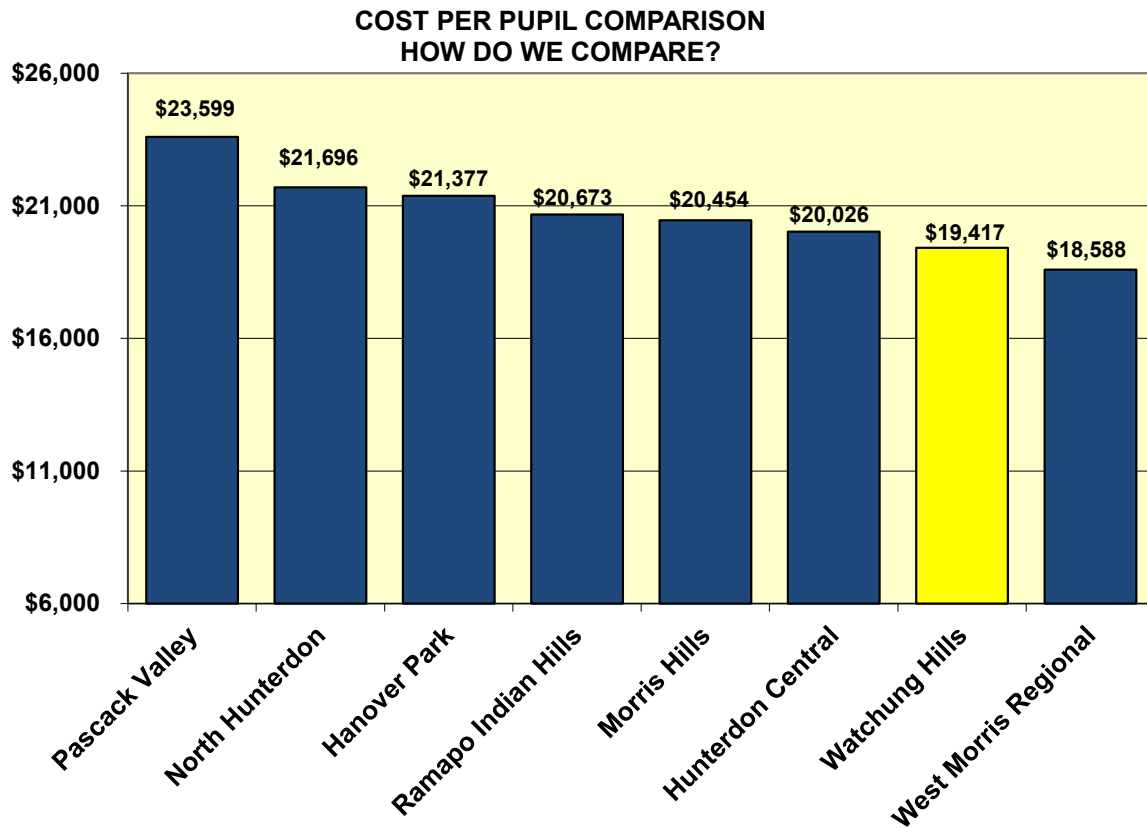

WATCHUNG HILLS REGIONAL HIGH SCHOOL

*Based on the latest available data from the NJDOE - 2019/2020