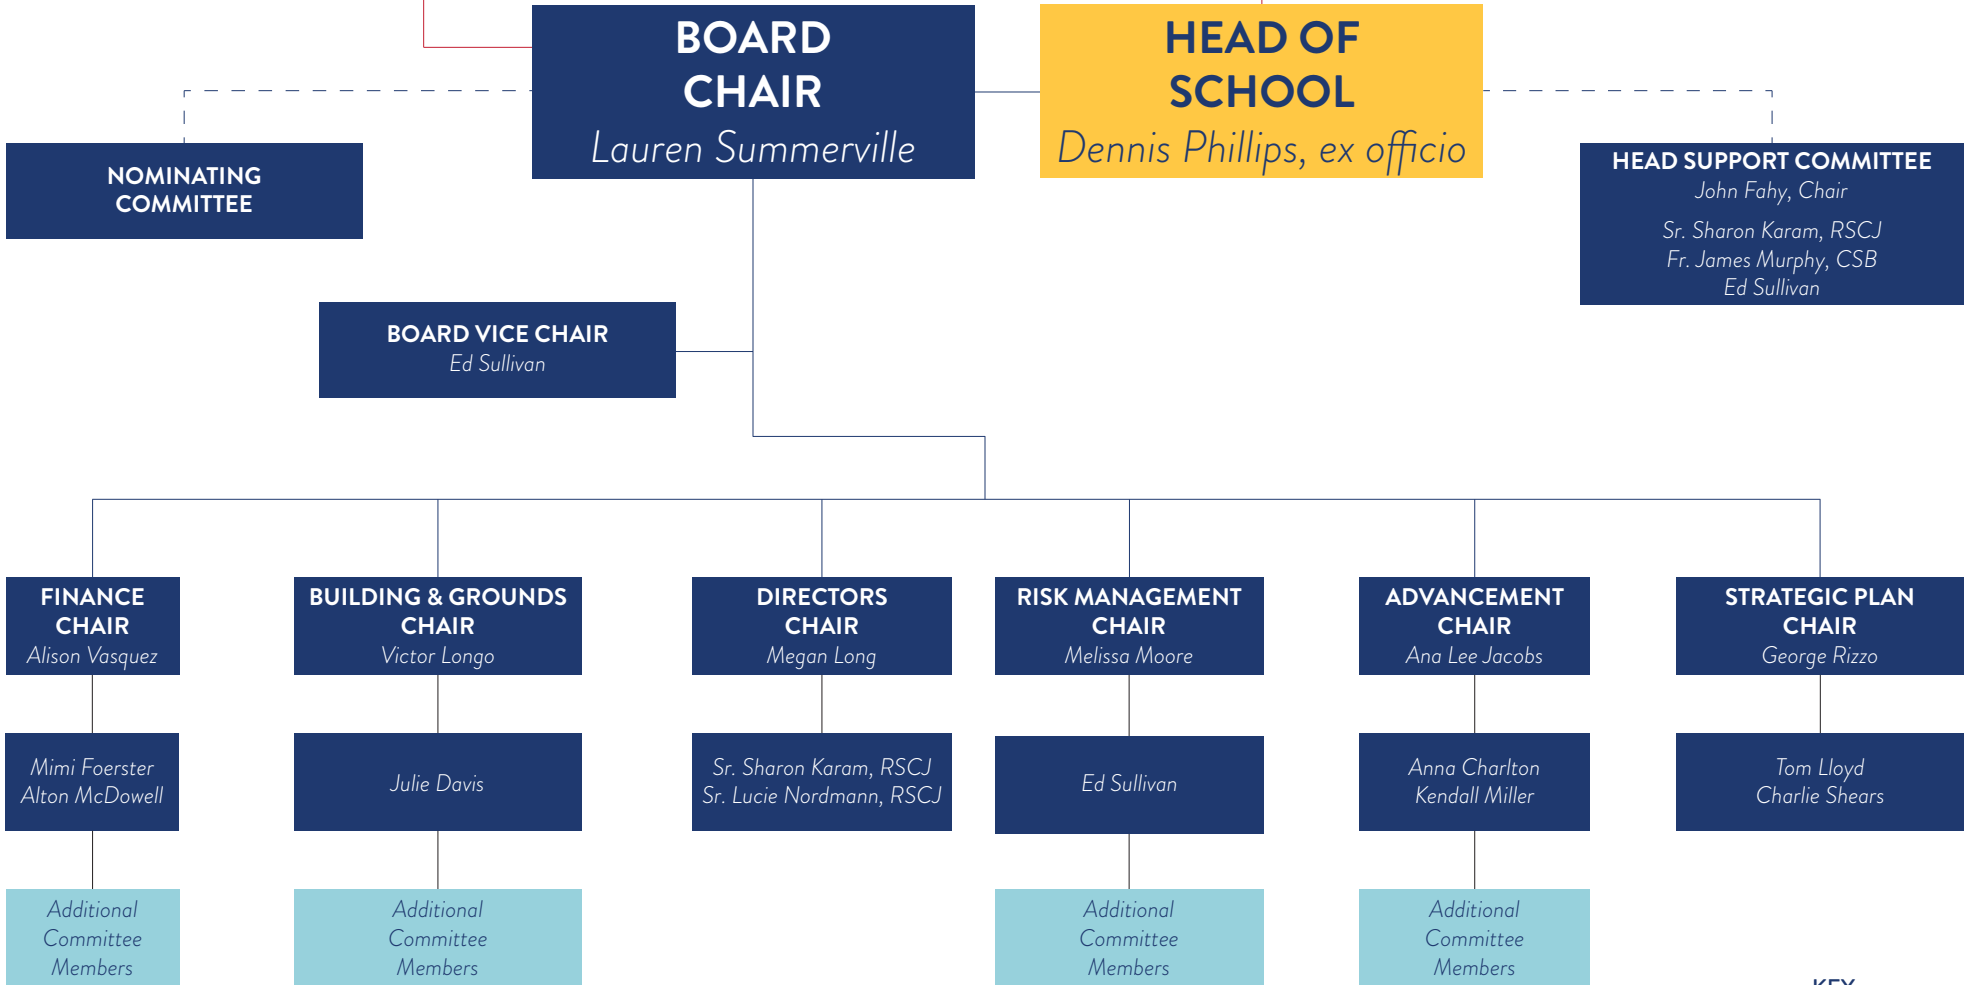

REGIS BOARD OF DIRECTORS

KEY

- = Standing Board Committee
- = Regis Staff Liaison

THE REGIS SCHOOL OF THE SACRED HEART

BOARD OF DIRECTORS ORGANIZATIONAL CHART 2020-21

as of July 1, 2020