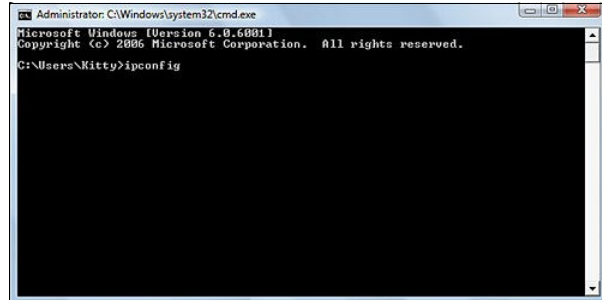

Personal Computers & Virtual Machines

1. Go to *Start > Run*, type *cmd*, and press OK.

2. In the **Command Prompt** window, type *ipconfig* and press *Enter*. This will bring up your IP address, DNS address, and other information about your internet connection.