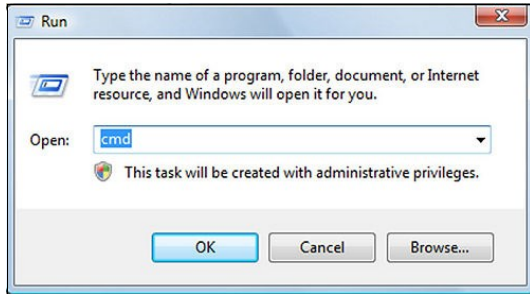

Personal Computers & Virtual Machines

1. Go to *Start > Run*, type *cmd*, and press OK.

2. In the **Command Prompt** window, type *ipconfig* and press *Enter*. This will bring up your IP address, DNS address, and other information about your internet connection.