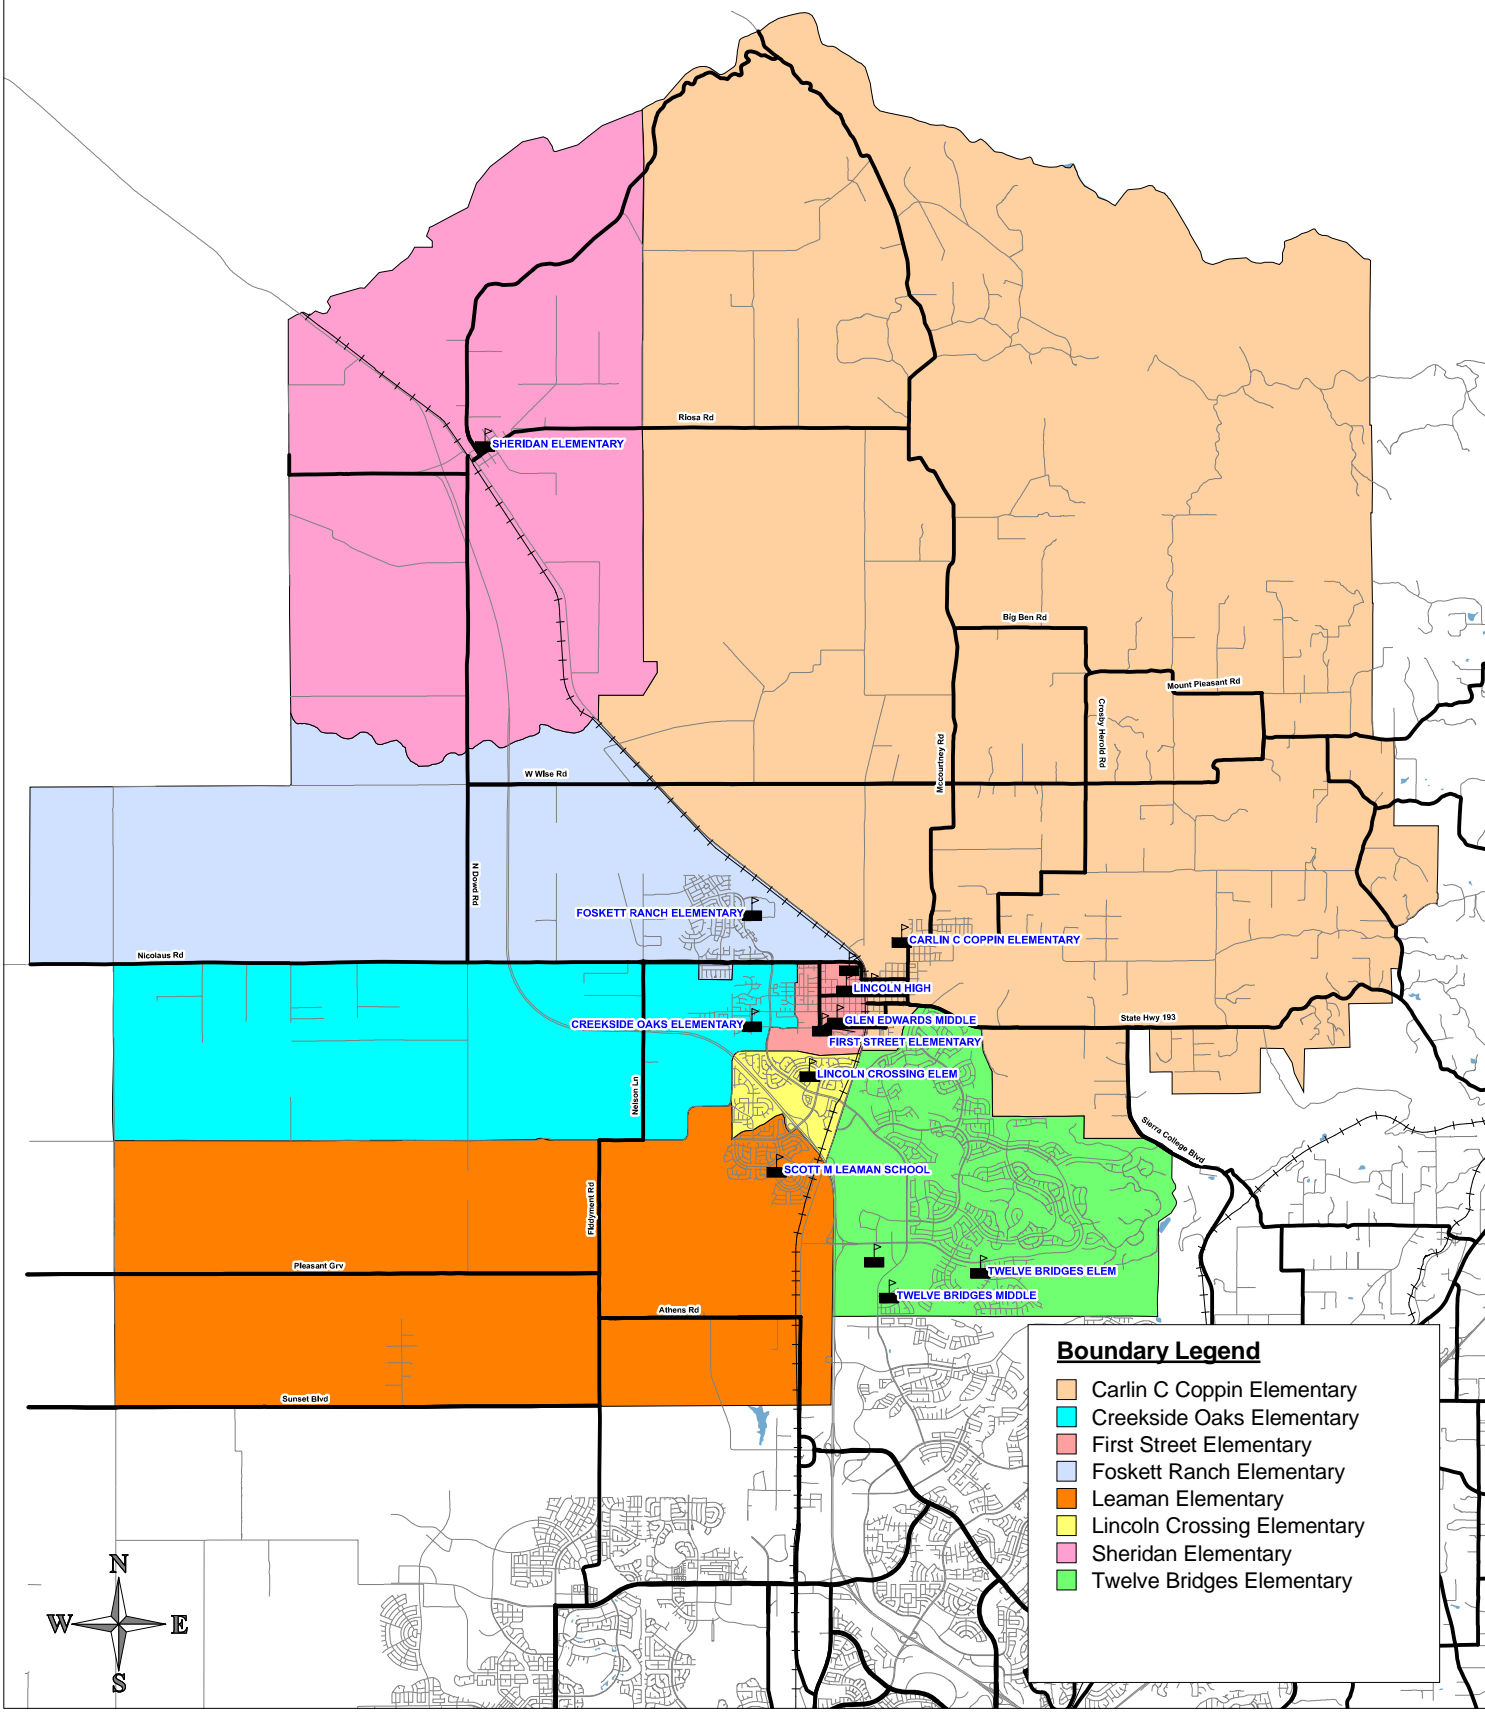

Western Placer Unified School District

Approved 2020/2021

Elementary School Attendance Areas

Boundary Legend	
	Carlin C Coppin Elementary
	Creekside Oaks Elementary
	First Street Elementary
	Foskett Ranch Elementary
	Leaman Elementary
	Lincoln Crossing Elementary
	Sheridan Elementary
	Twelve Bridges Elementary