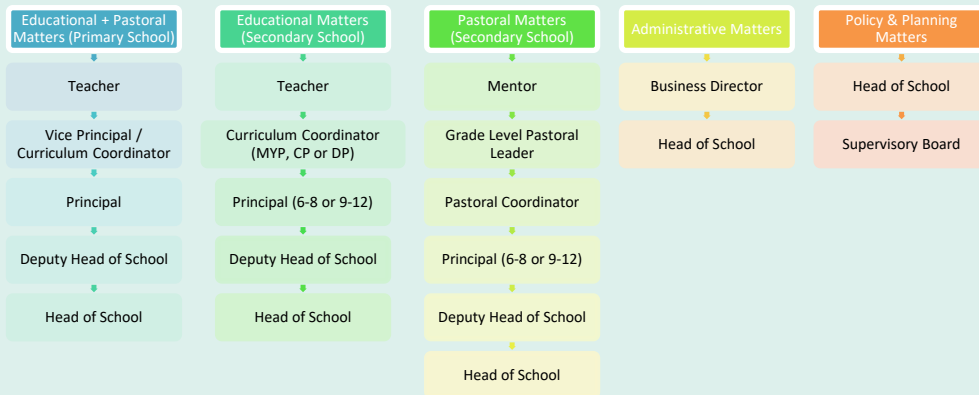

Contact Guide

The BIS Contact Guide is based on the understanding that whenever a question, issue or problem arises, **the solution is first to be sought at its source**. In any situation, it is best to go to the person directly concerned in order to ensure that parents:

- Gain **first-hand information**,
- Get the **complete story**,
- Receive a **quick and appropriate response**,
- Support the **concept of open communication**, and
- Join the school **as a partner in learning**

In general, if it involves your child's day-to-day education, classroom activities, relationships or requirements you should **first contact your child's teacher**, either personally or in writing.

We trust that in following this contact guide you will receive timely and appropriate attention to your suggestions, queries and concerns, and that our commitment to open communication will assist in **maintaining the concept of an effective, efficient and friendly community of learners driven by the school's mission**.

Emergency Contacts

School Offices

Secondary School Haimhausen Campus: +49 (0)8133 917 151
Primary School Haimhausen Campus: +49 (0)8133 917 161
Primary School City Campus: +49 (0)89 89655 512

Transportation

Haimhausen Campus: +49 (0)171 527 2405

Nurse

Haimhausen Campus: +49 (0)8133 917 -163
City Campus: +49 (0) 89 89 655 -506

Head of Student Support Services & Child Protection Officer

Direct Dial: +49 (0)8133 917 -154
Mobile: +49 151 17133893

After School Activities

Haimhausen Campus: +49 (0)8133 917 -271 – Phil Drake
City Campus: +49 (0) 89 89 655 -630 - Nancy Herrington

Should After School Activity Coordinator not be available, please contact the school offices directly!

Head of School

Phone: +49 (0)8133 917 -111

Business Director

Phone: +49 (0)8133 917 -125

**Bavarian
International
School**