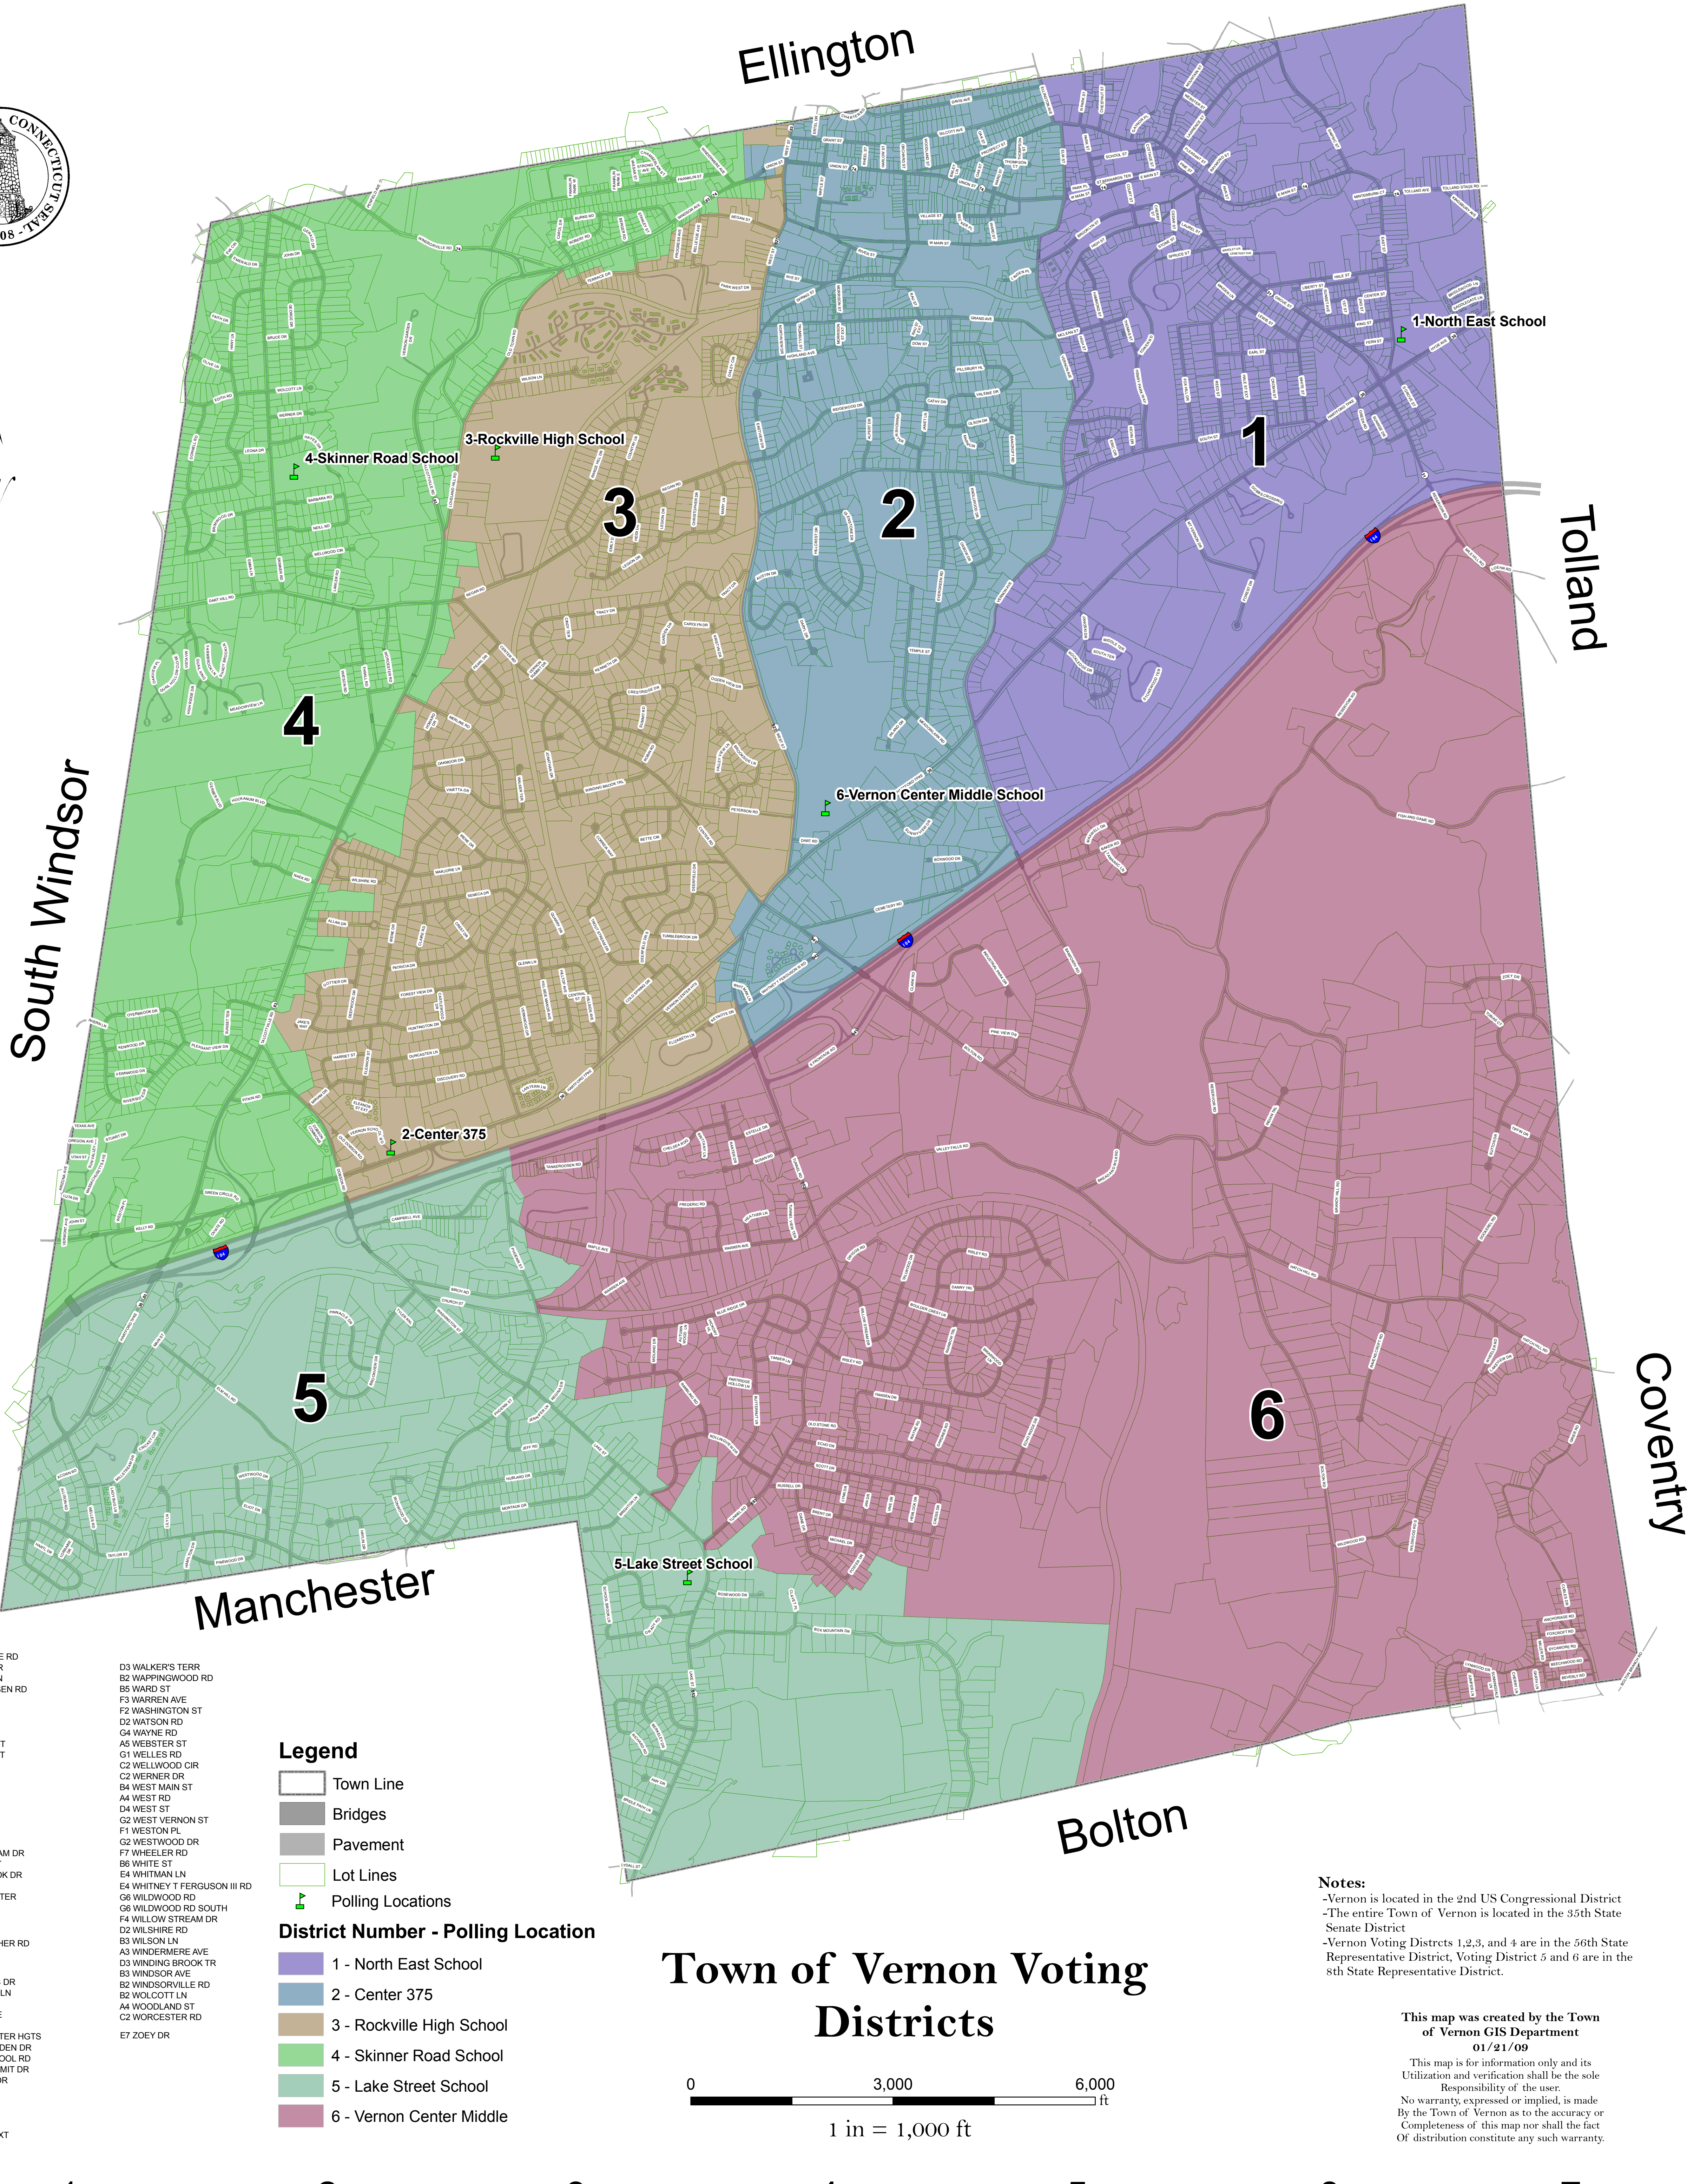

South Windsor

1. **Legend**
2. Town Line
   - Bridges
   - Pavement
   - Lot Lines
   - Polling Locations
3. **District Number - Polling Location**
4. 1 - North East School
   - 2 - Center 375
   - 3 - Rockville High School
   - 4 - Skinner Road School
   - 5 - Lake Street School
   - 6 - Vernon Center Middle

Town of Vernon Voting Districts

Notes:
-Vernon is located in the 2nd US Congressional District
-The entire Town of Vernon is located in the 35th State Senate District
-Vernon Voting Districts 1,2,3, and 4 are in the 56th State Representative District, Voting District 5 and 6 are in the 8th State Representative District.

1 2 3 4 5 6 7