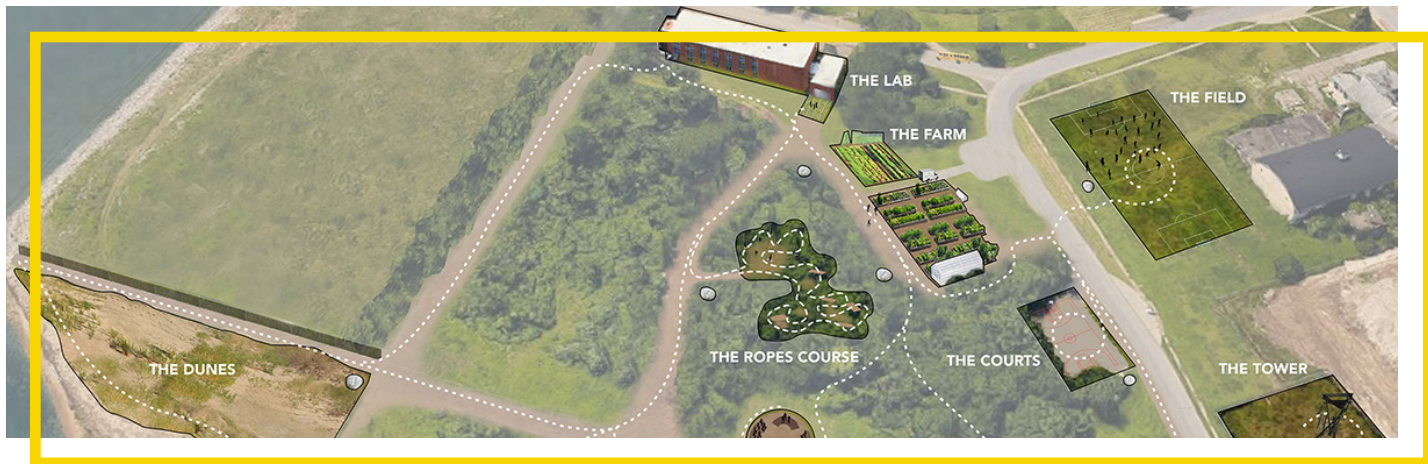

Launch Floyd Bennett Field Campus

A sustainable and antiracist school

Our vision: This will be their field to build a better world

The next generation will be tackling climate change, food injustice, and systemic racism. Sitting in the classroom won't be enough to prepare tomorrow's leaders. That's why we're developing a state-of-the-art K-12 campus on Floyd Bennett Field. It will be the first school in our city intentionally designed to advance sustainability and racial equity.

The campus: A unique and innovative institution

In collaboration with the National Park Service and our other lead partners, we plan to transform Floyd Bennett Field's historic grounds and airplane hangers into world-class learning environments for 1,200 Central Brooklyn students. Our visionary students—who have been systematically excluded from the opportunities that lead to green jobs and most affected by environmental racism in our city—will engage with the complex challenges facing their communities and planet.

LAUNCH

A NYC Outward Bound School

1580 Dean St, Brooklyn, NY 11213 • LaunchSchool.org