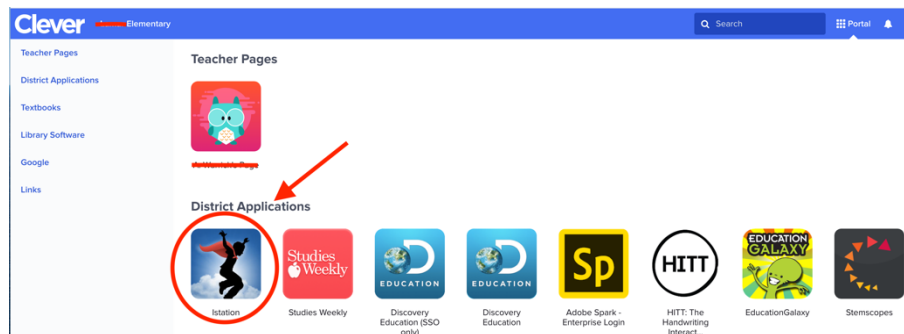

Istation at Home Access

Students can access the Istation program at home using the instructions below.

Here is how you will get into the program:

- Log-in to Clever at clever.saisd.org
 - Username – studentid@students.saisd.org
 - Example – If their student id is 12345, then the username is 12345@students.saisd.org.
 - Password – Student's date of birth - MMDDYYYY
 - Example – If their DOB is August 12, 2010, then the password is 08122010.
- Once in Clever, students will select Istation under district applications.

- Students will launch Istation. Depending on their device, they may have to download Istation. There are directions they can follow on the launch page.
- Once in Istation, students will go into Reading with ISIP.