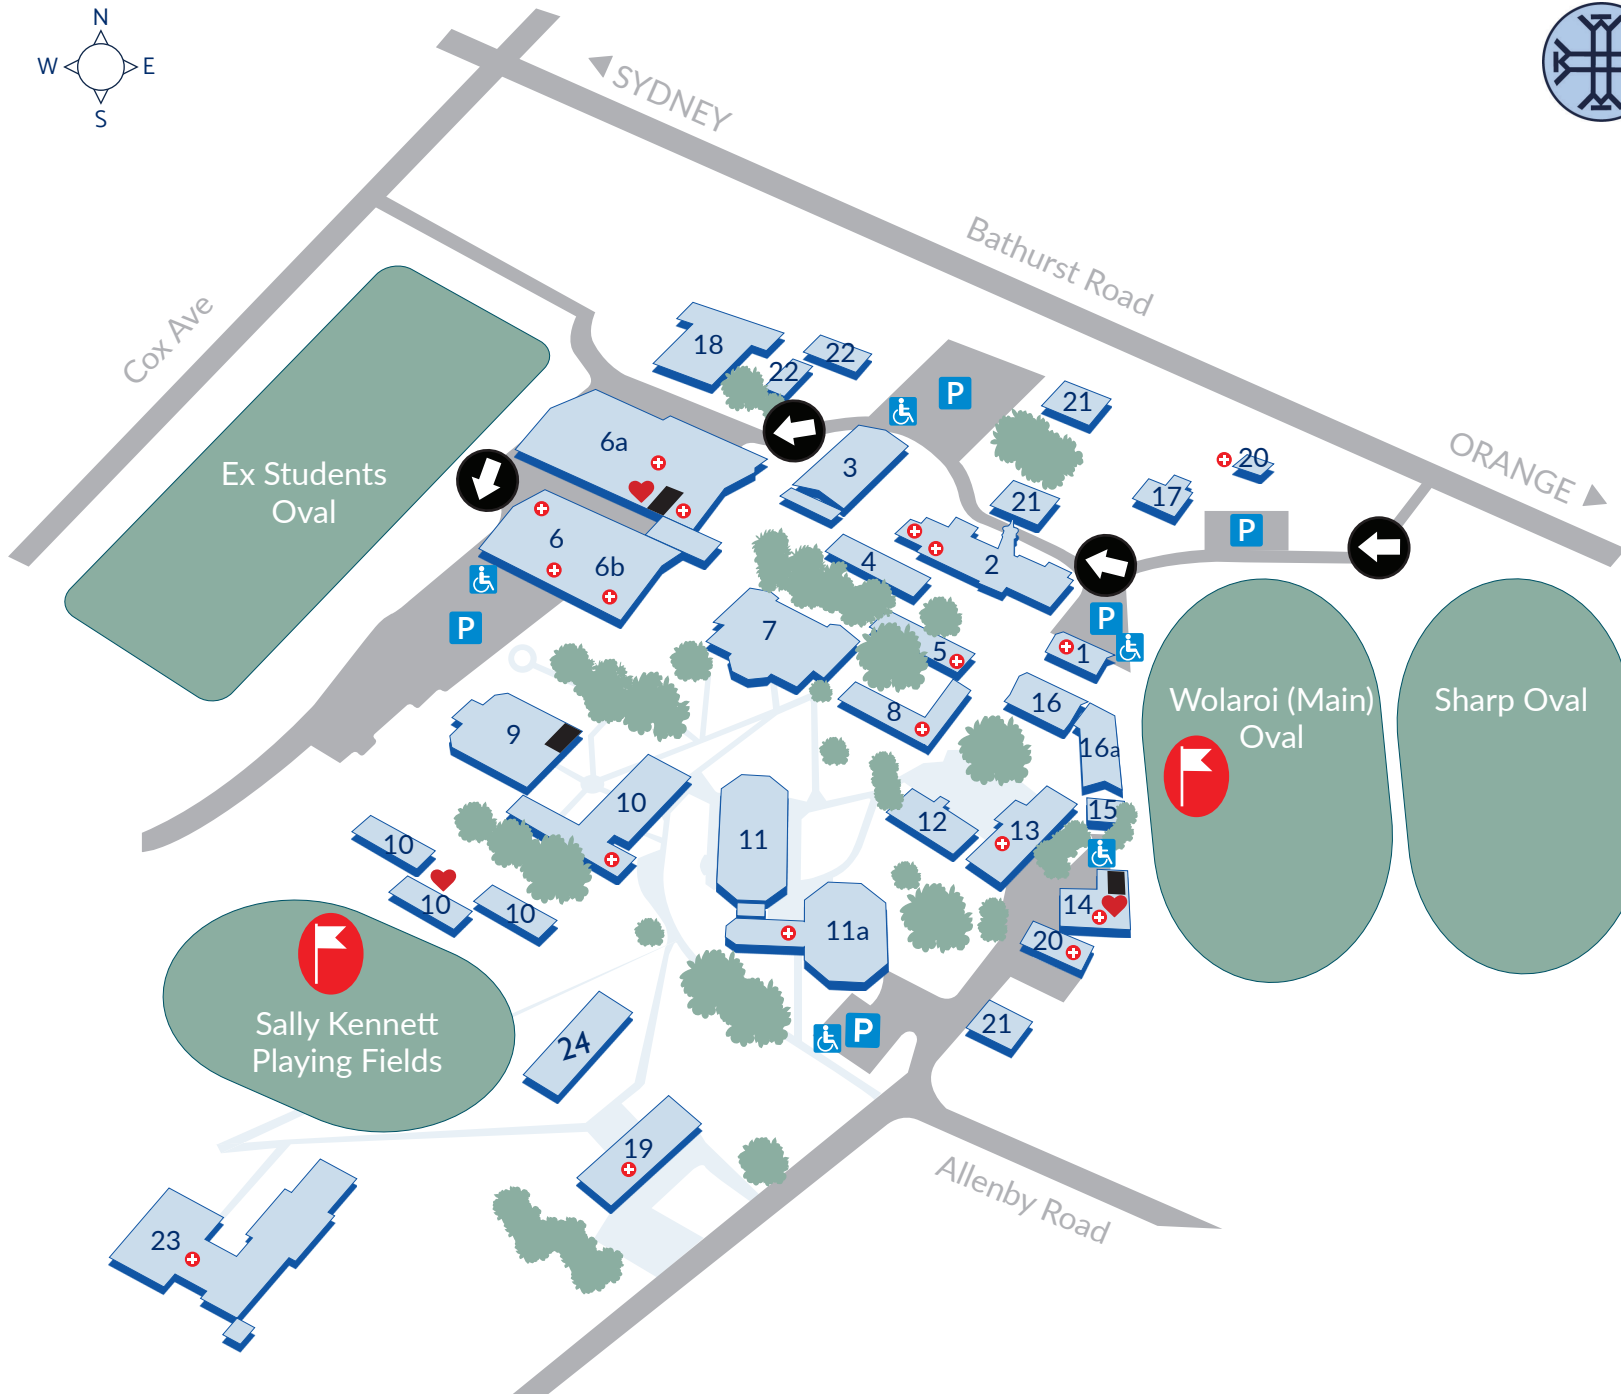

## VISITORS MAP Wolaroi Campus

- P Parking ♿ Disabled Parking
- T Toilets
- ⚠ Evacuation Assembly Point
- ♥ Defibrillator

1. DH Prest Building (Administration)
2. Wolaroi Mansion & Tower House
3. Derek Pigot Auditorium
4. KWS Shop
5. Memorial Block (Rms 7-8)
6. Anderson Centre (Rms 70-94)
- 6a. Recreation Centre (Rms 30-33)
- 6b. Indoor Pool
7. Library & ICT (Rms C1-C5)
8. Science Block (Rms 11-18)
9. Pre-Kinder (Rm 47)
10. Junior School (Rms 40-57)
11. Music Centre (Rms 60-68)
- 11a. Performance Theatre
12. Bennett Building (Rms 20-26)
13. Trathen House (Rm 19)
14. Health Clinic & Change Rooms
15. Canteen
16. Mathematics Block (Rms 1-6)
- 16a. Staff Common Room
17. Wolaroi Cottage
18. Cattle/Agriculture
19. Weymouth House
20. Grounds/Maintenance
21. Residence/s
22. Cadet Compound
23. Wolaroi House
24. A-Block Classrooms (Rms A1-A8)