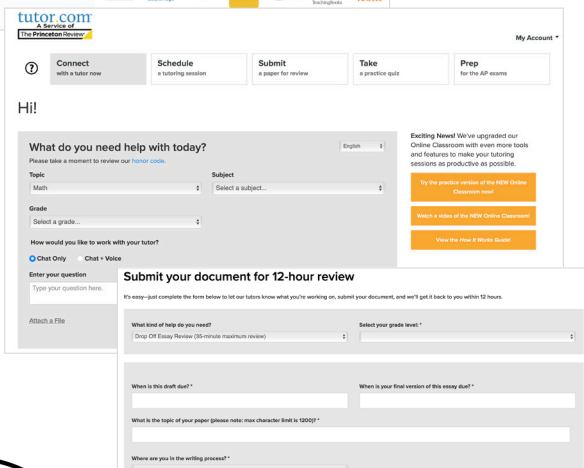

#### Start a session

1. Log in through **Clever** or **tutor.com/LodiUSD**
2. Explore your options: Connect Now, Submit Writing for Review, or try a Quiz

2

#### Connect with your tutor

- Tell us what you're working on and connect to an expert tutor

3

#### Interact in the online classroom

- Choose voice or text-chat, use the whiteboard, and explore all the available tools

Lodi Unified School District  
lodiUSD.net  
tutor.com/LodiUSD

tutor.com™  
A Service of The Princeton Review