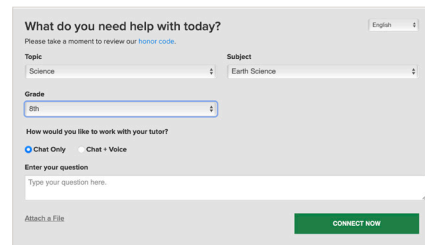

#### Start a session

1. Log in through **Clever** or **tutor.com/LodiUSD**
2. Explore your options: Connect Now, Submit Writing for Review, or try a Quiz

2

#### Connect with your tutor

- Tell us what you're working on and connect to an expert tutor

3