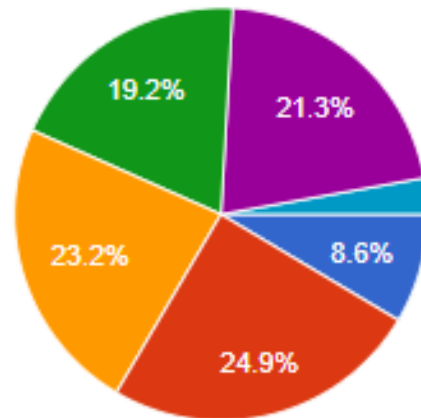

Student's School

1,133 responses

- Yellowjacket Early Learning Center
- Boone Elementary
- Center Elementary
- Indian Creek Elementary
- Red Bridge Elementary
- Center Alternative School