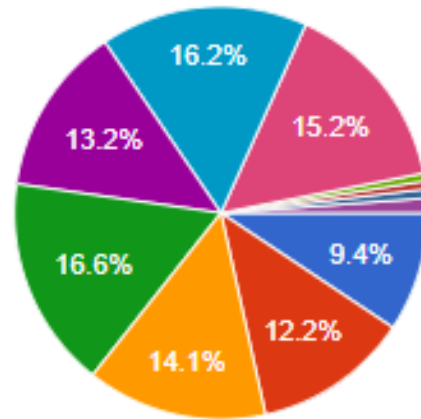

Center School District #58

Learning Mode Survey Results
January 22- 29

Total Responses- 1133- 86.5% of students

- 35 % of students will remain in a virtual learning mode including the individuals who did not respond.
- 65 % of students will engage in-person learning

*Important to note – only PreK-5th Grade and CAS students were asked to respond. 177 individuals did not respond. 840 chose in-person learning and 293 chose virtual.

Student's grade

1,133 responses

- Pre-K
- Kindergarten
- 1st Grade
- 2nd Grade
- 3rd Grade
- 4th Grade
- 5th Grade
- Freshman