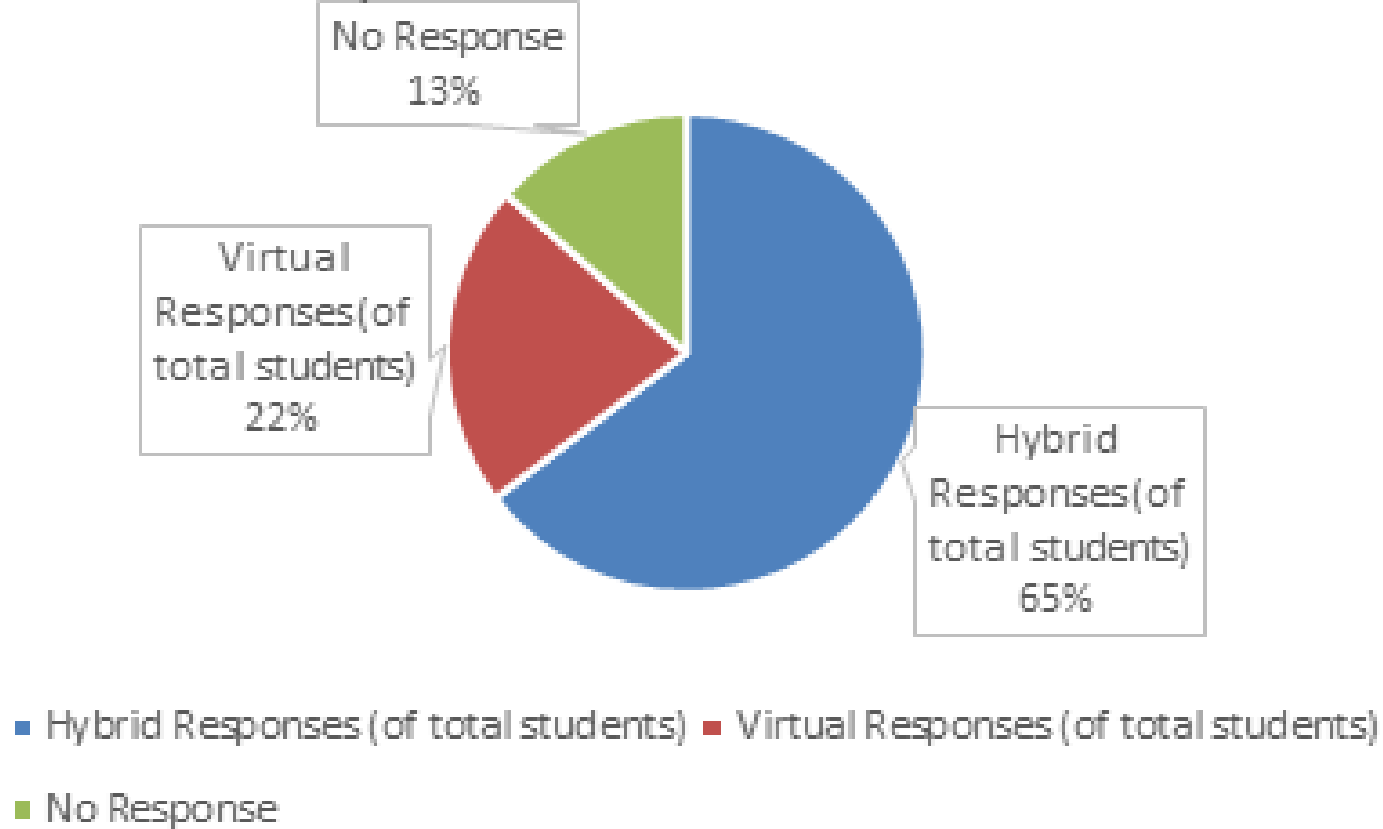

Center School District #58

Learning Mode Survey Results
January 22- 29

Total Responses- 1133- 86.5% of students

- 35 % of students will remain in a virtual learning mode including the individuals who did not respond.
- 65 % of students will engage in-person learning