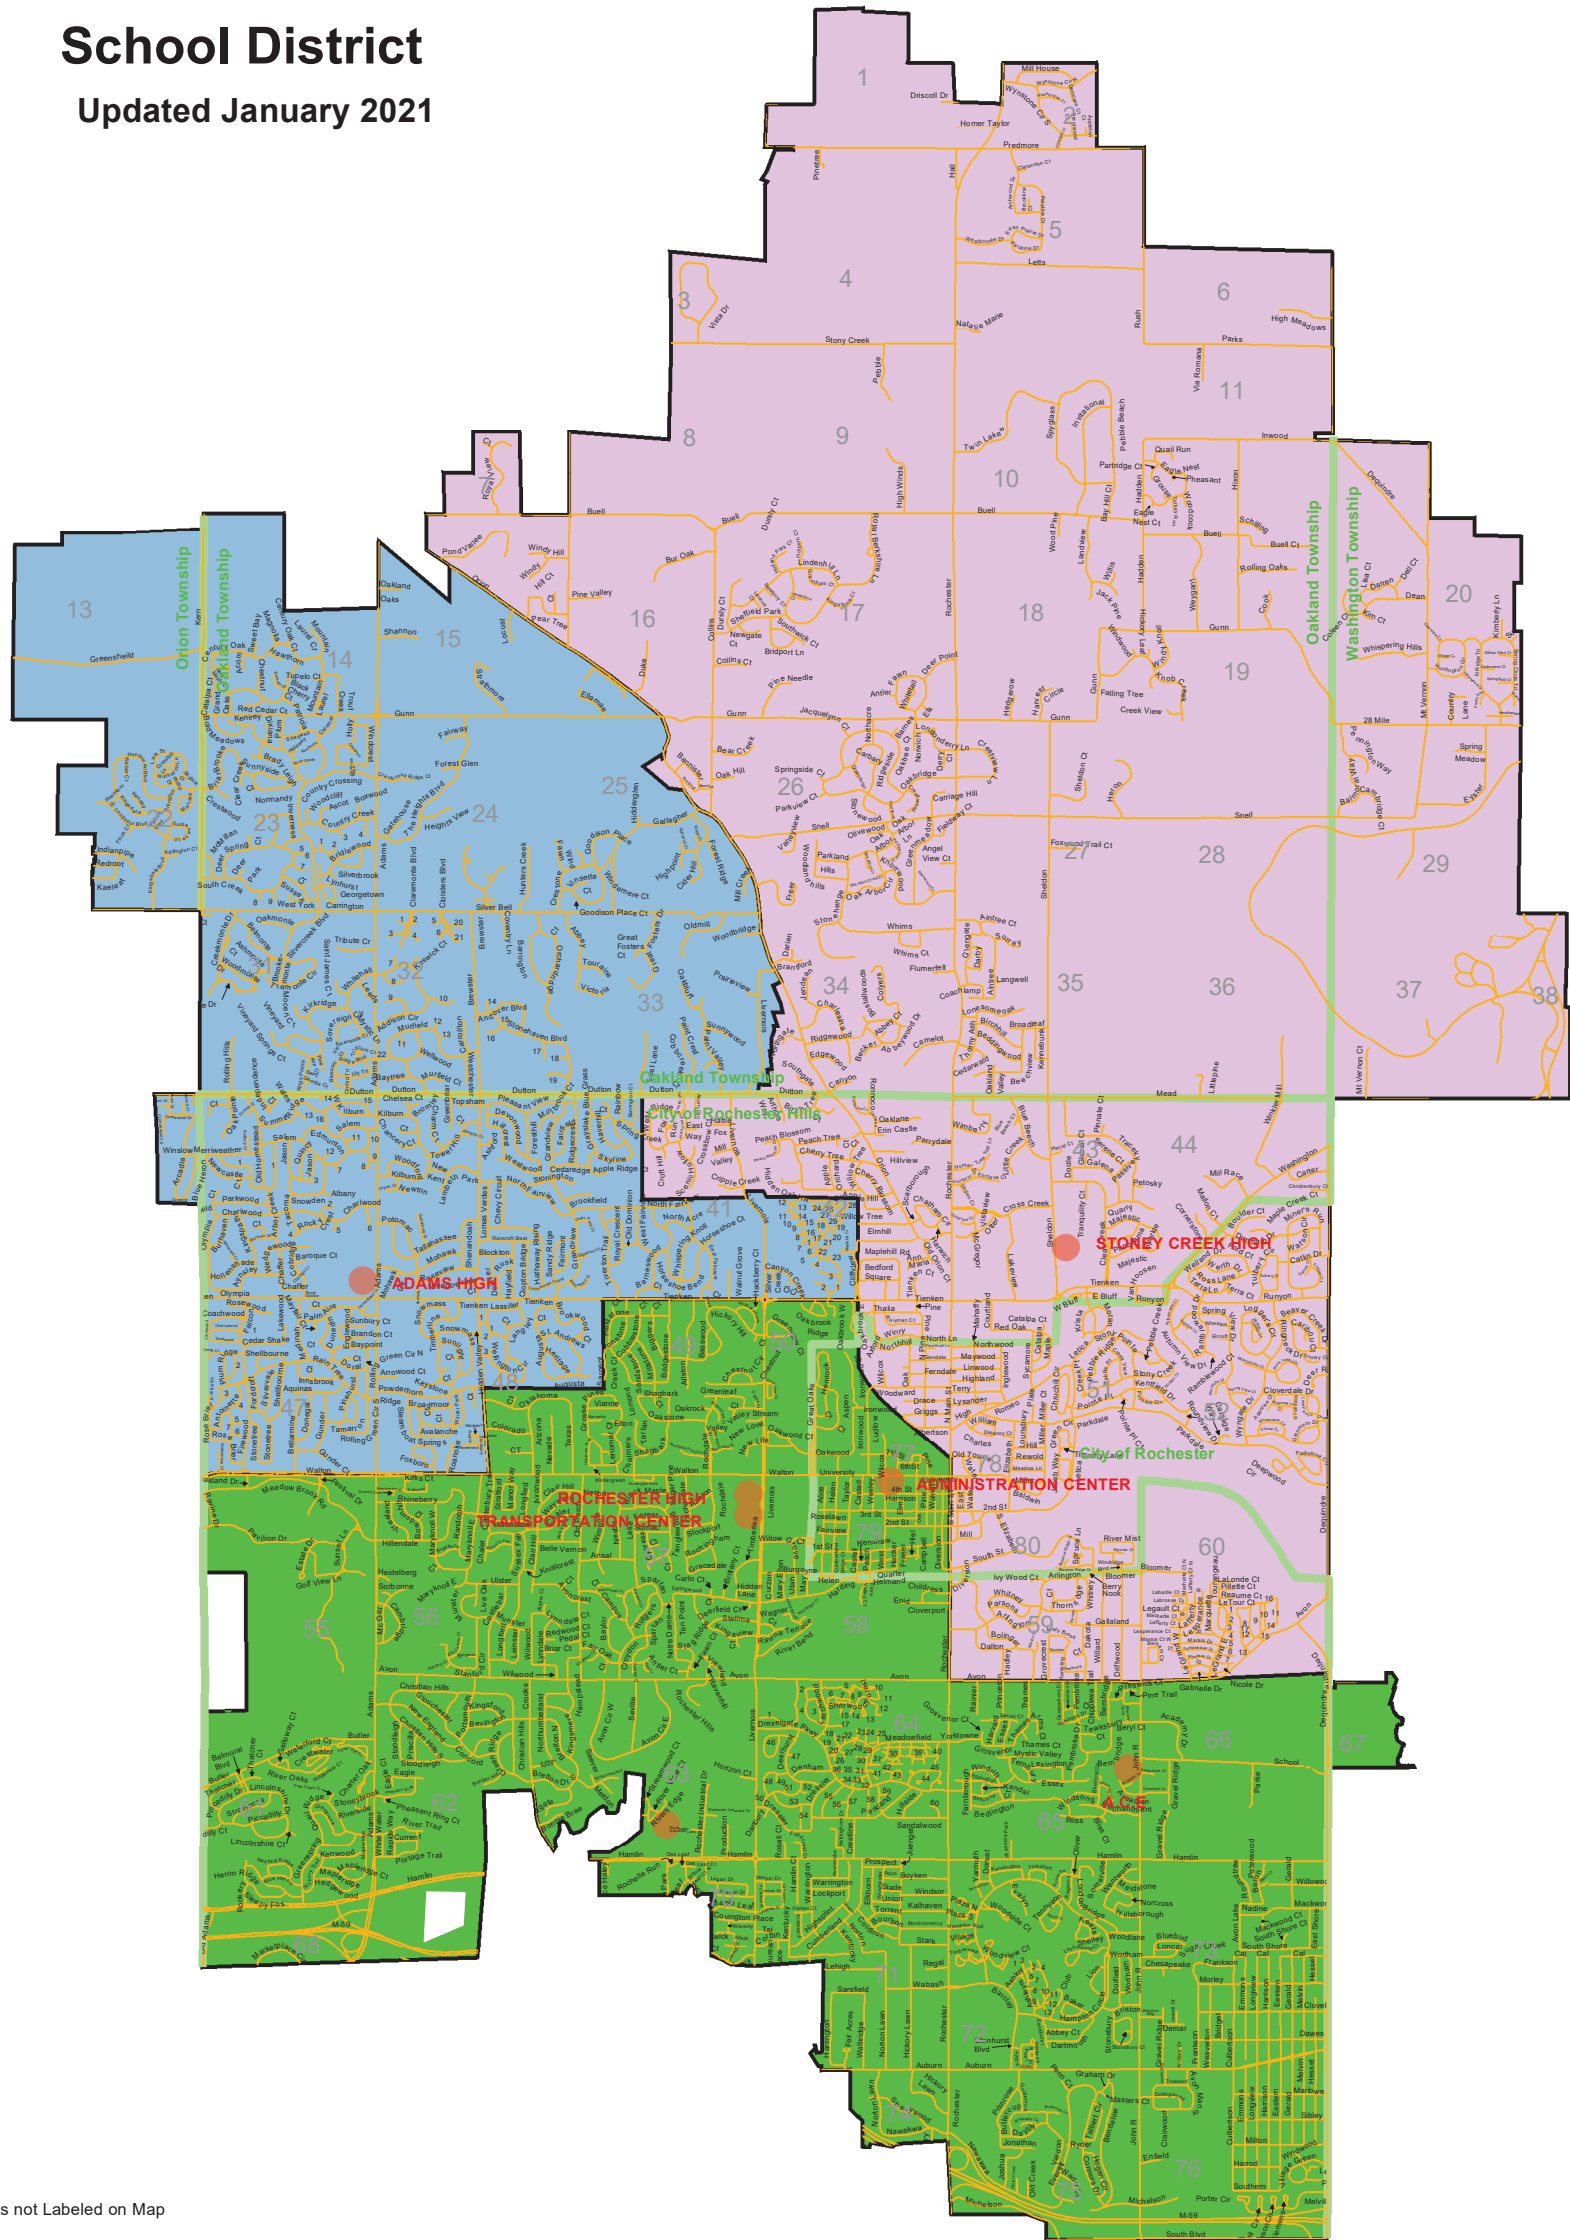

High School Boundaries Rochester Community School District Updated January 2021

Index to Streets not Labeled on Map

Census Block 23	Census Block 32	Census Block 42	Census Block 60	Census Block 64	Census Block 64 Cont.	Census Block 72
1 - Covington Ct	1 - Hastings Ct	1 - Kings Cove	1. LaPorte Ct	1 - Wexford Way	32-Glenbrooke Ct	1 - Preston Ct
2 - Amberwood Ct	2 - Antrim Ct	2 - Paint Creek	2. Fauteux Ct	2 - Sylvan	33-Fielding	2 - Charing Ct
3 - Dunbar	3 - Birnam Ct	3 - Brookside	3. Tourangeau Ct	3 - Briens Way	34-Moreland Ct	3 - Camden Ct
4 - Chafford	4 - Castlemartin Ct	4 - Pine Ridge Ct	4. Marquette Ct	4 - Oakridge	35-Marseille Ct	4 - Glasco Ct
5 - Wyndam Ln	5 - Monarch Ct	5 - Candlestick	5. Marais Ct E	5 - Northview	36-Memory	5 - Highgate Mews
6 - Wyndam Ct	6 - Newport Ct	6 - Lamplighter	6. Fontainebleau Ct E	6 - Southridge	37-Meadowside Ct	6 - Eton Ct
7 - Bonnie Brook	7 - Carlisle Ct	7 - Wagon Wheel	7. Mirabeau Ct	7 - Arbor	38-Meadowbridge	7 - Hamilton Ct
8 - Manchester	8 - Ambleside Ct	8 - Autumn	8. Honeycrisp	8 - Ridge Way	39-Meadowlane Cir	8 - Eastbridge Ct
9 - Lexington	9 - Croftshire Ct	9 - Paddle Wheel	9. Winesap	9 - Sherwood Ct	40-Meadow Wood	9 - Oxford Ct
	10-Ashburton Ct	10-Lantern	10. Crispin	10-Glen Cir	41-Farmridge	10-Plymouth Ct
	11-Lochmoor Ct	11-Carriage	11. Lido	11-Sherwood	42-Huntington Ct	11-Cheshire Ct
	12-Ledgewood Ct	12-Surrey	12. Jonamac	12-Highpoint	43-Stonecrest	12-Harrow Ct
	13-Shore Brook Ct	13-Ravine	13. Rome	13-Southwood Ct	44-Colony Ct W	13-Victoria Ct
	14-Armadale Ct	14-Gas Light	14. Goldrush	14 - Langdon Ct	45-Glen Meadow Ct	
	15-Skye Ct	15-Hidden Valley	15. Cider Mill Blvd	15 - Lafayette Ct	46 - Colony	
	16-Rocky Crest Ct	16-Saddle	16. Hawkeye	16-Largo Ct	47-Colony Ct E	
	17-Michele Ct	17-Birkenhills Ct	17. Rome	17-Longfellow Ct	48-Dahlia	
	18-Whitehouse Ct	18-Crescent	18. Lesperance Ct N	18-Lyric Ct	49-Deerhurst Ct	
	7 - Salem Ct	19-Kings Cove	19. Machette Dr	19-Leupp Ct	50-Dickson	1 - Cherrywood Ct
	8 - Burlington Ct	20-Brook	20. Laurence Dr	20-Lear Ct	51-Dumont Pl	2 - Middlebury
	9 - Burlington	21-Windmill Ct	21. Fontainebleau Ct W	21-Liberty Bell Ct	52-Downhill	3 - Williamsburg Ct
	10-Saratoga	22-Kings Cove Ct	22. Carondelet Dr	22-Larson Ct	53-Darwin Pl	4 - Old Tree Ct
	11-Hartford Ct	23-Cove		23-Little Hill Ct	54-Dartford Pl	5 - Heatherwood Ct
	12-Snowden Ct	24-Mountain Cir		24-Lynhaven Ct	55-Dennett	6 - Worthington Ct
	13-Holiday Ct	25-City View Ct		25-Lawnview Ct	56-Morningside	
	14-Heritage Hills Ct	26-Royal Park Ct		26-Miniature Ct	57-Dancer	
	15-Eastpointe Ct	27-Poplar Ct		27-Marquette Ct	58-Crestline Ct	
		28-Andover Ct		28-Medford Ct	59-Crestline	
		29-Merrill Ct		29-Mercer Ct	60-Treeside	
				30-Mapleview Ct	61-Parkland Ct	
				31-Magnolia Ct	62-Sandalwood Ct	