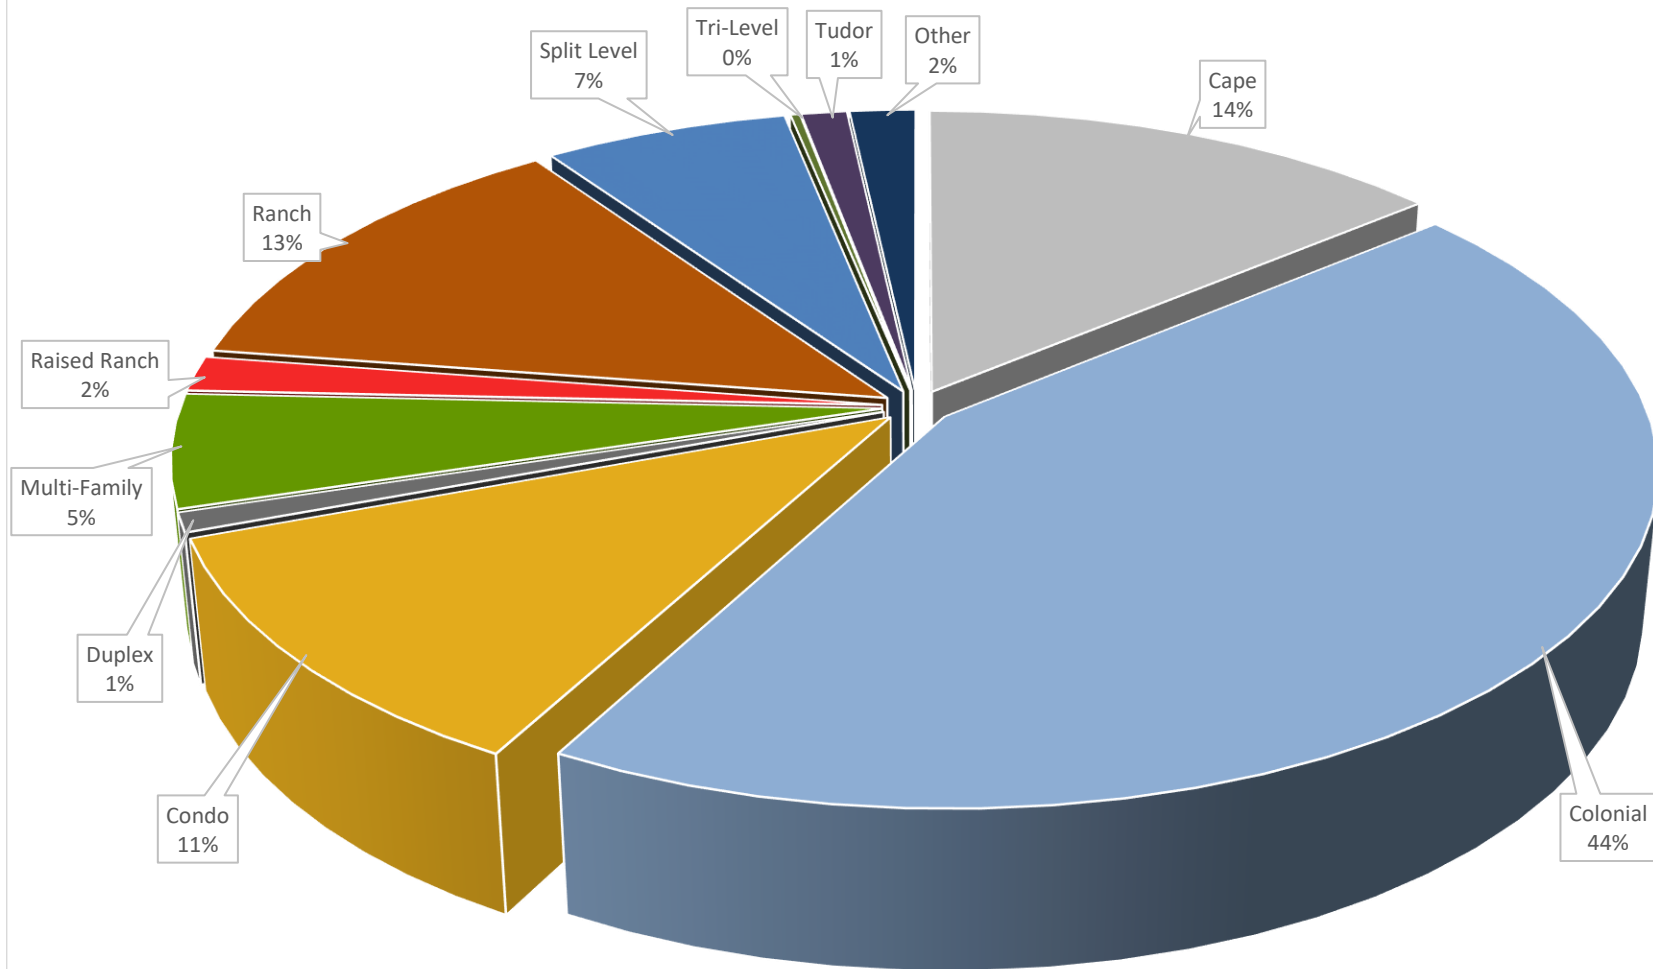

2020GL _ RESIDENTIAL CATEGORIES IN WEST HARTFORD

*Other Includes: Contemporary (1.37%), Mansion (0.04%), Saltbox (0.21%), and Victorian (0.12%).

** Multi-Family Includes: Two (3.81%), Three (1.57%), and Four Family (0.05%) Dwellings.