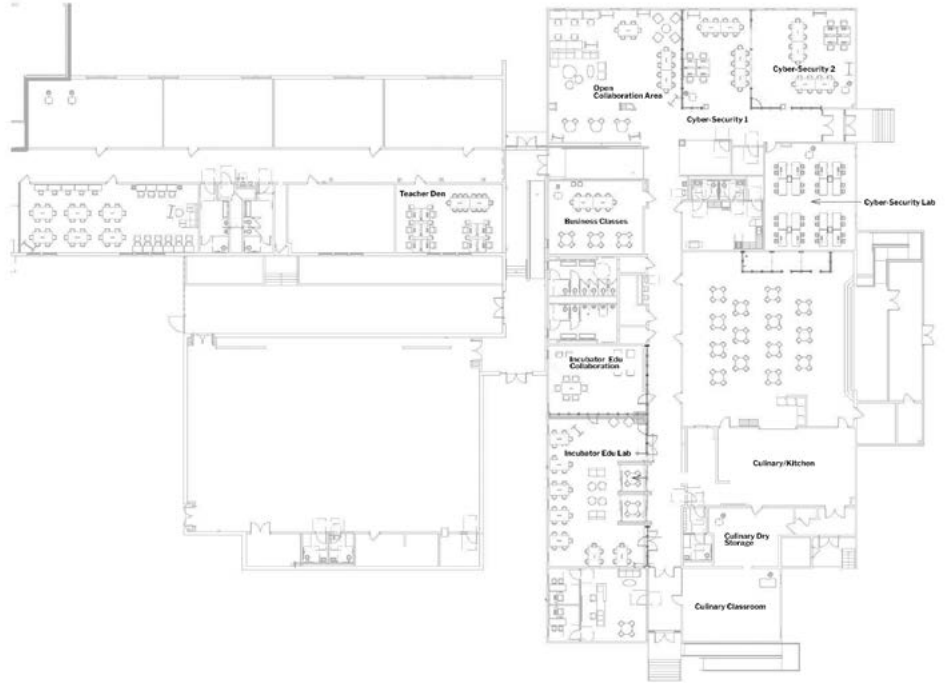

15,830 sq. ft.

PRICE PER SQ.FT.

\$17

PRODUCTS INSTALLED

QuickFlex Walls®

Electric Standing Desk 48x30

Mobile Worktop

Marker Board 48x76