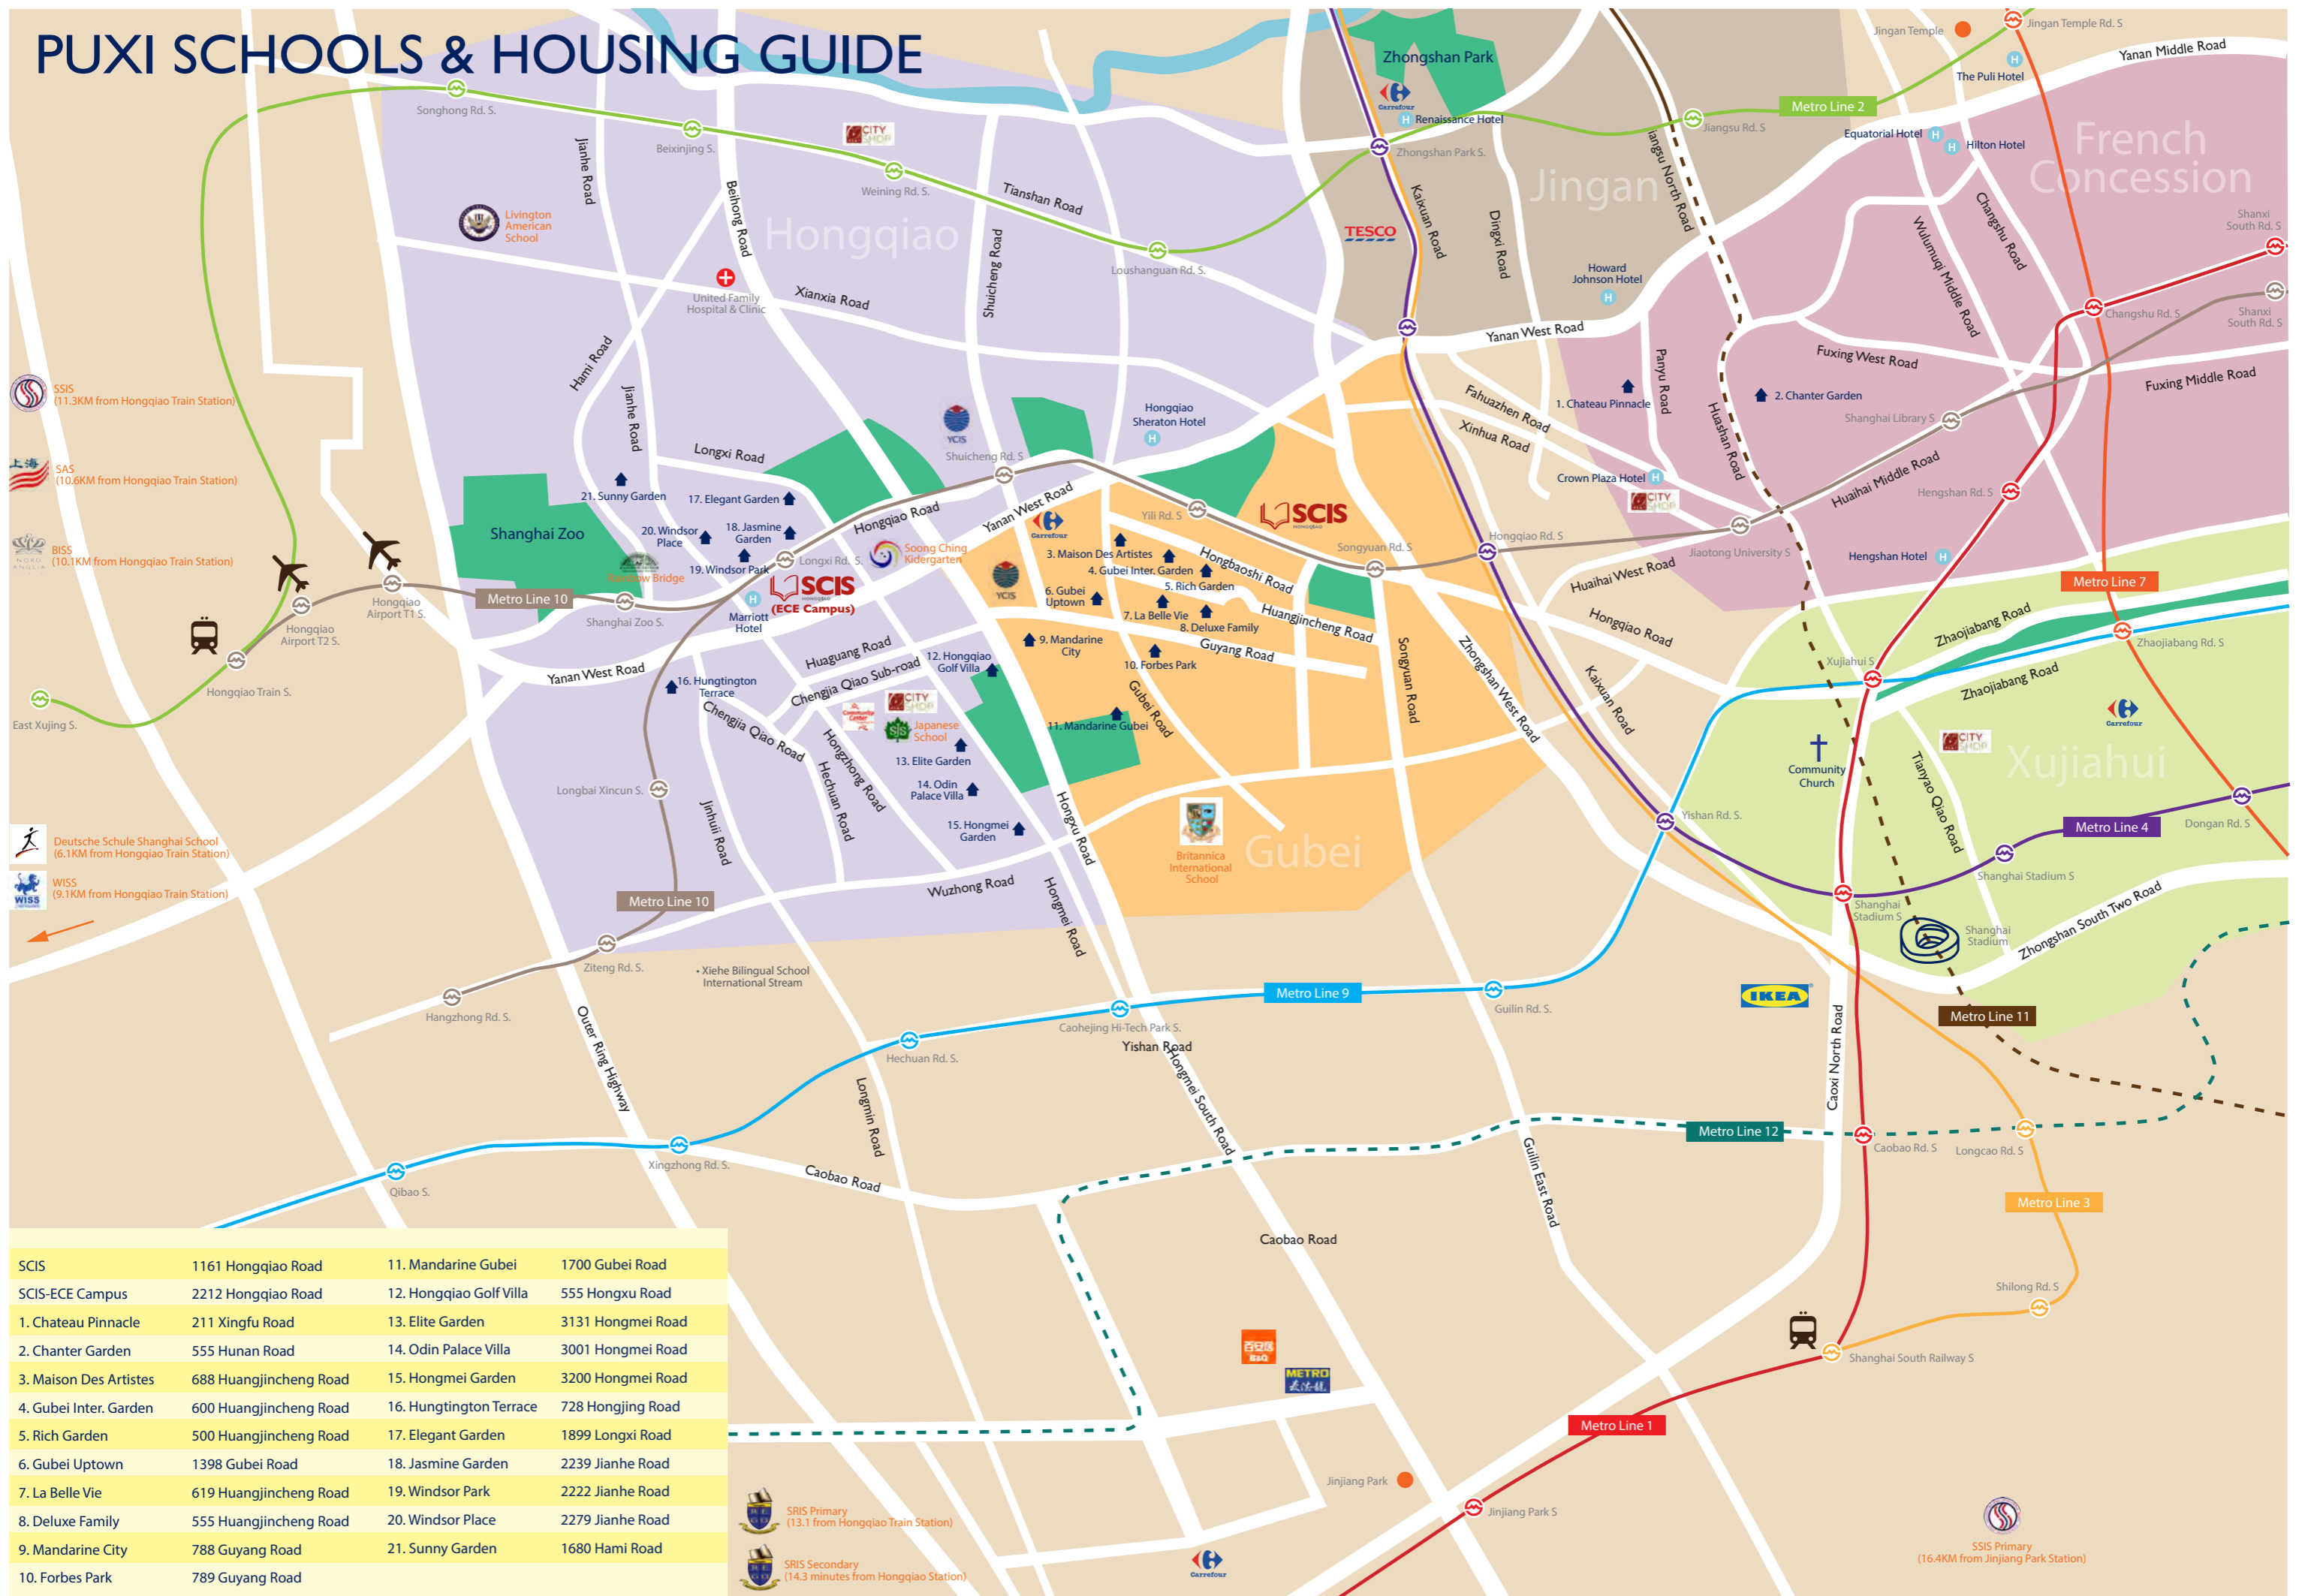

# PUXI SCHOOLS & HOUSING GUIDE

- SSIS (11.3KM from Hongqiao Train Station)
- SAS (10.6KM from Hongqiao Train Station)
- BISIS (10.1KM from Hongqiao Train Station)
- Deutsche Schule Shanghai School (6.1KM from Hongqiao Train Station)
- WISS (9.1KM from Hongqiao Train Station)

SCIS	1161 Hongqiao Road	11. Mandarin Gubei	1700 Gubei Road
SCIS-ECE Campus	2212 Hongqiao Road	12. Hongqiao Golf Villa	555 Hongxu Road
1. Chateau Pinnacle	211 Xingfu Road	13. Elite Garden	3131 Hongmei Road
2. Chanter Garden	555 Hunan Road	14. Odin Palace Villa	3001 Hongmei Road
3. Maison Des Artistes	688 Huangjincheng Road	15. Hongmei Garden	3200 Hongmei Road
4. Gubei Inter. Garden	600 Huangjincheng Road	16. Hungtington Terrace	728 Hongjing Road
5. Rich Garden	500 Huangjincheng Road	17. Elegant Garden	1899 Longxi Road
6. Gubei Uptown	1398 Gubei Road	18. Jasmine Garden	2239 Jianhe Road
7. La Belle Vie	619 Huangjincheng Road	19. Windsor Park	2222 Jianhe Road
8. Deluxe Family	555 Huangjincheng Road	20. Windsor Place	2279 Jianhe Road
9. Mandarin City	788 Guyang Road	21. Sunny Garden	1680 Hami Road
10. Forbes Park	789 Guyang Road		

- SRIS Primary (13.1 from Hongqiao Train Station)
- SRIS Secondary (14.3 minutes from Hongqiao Station)

SSIS Primary (16.4KM from Jinjiang Park Station)