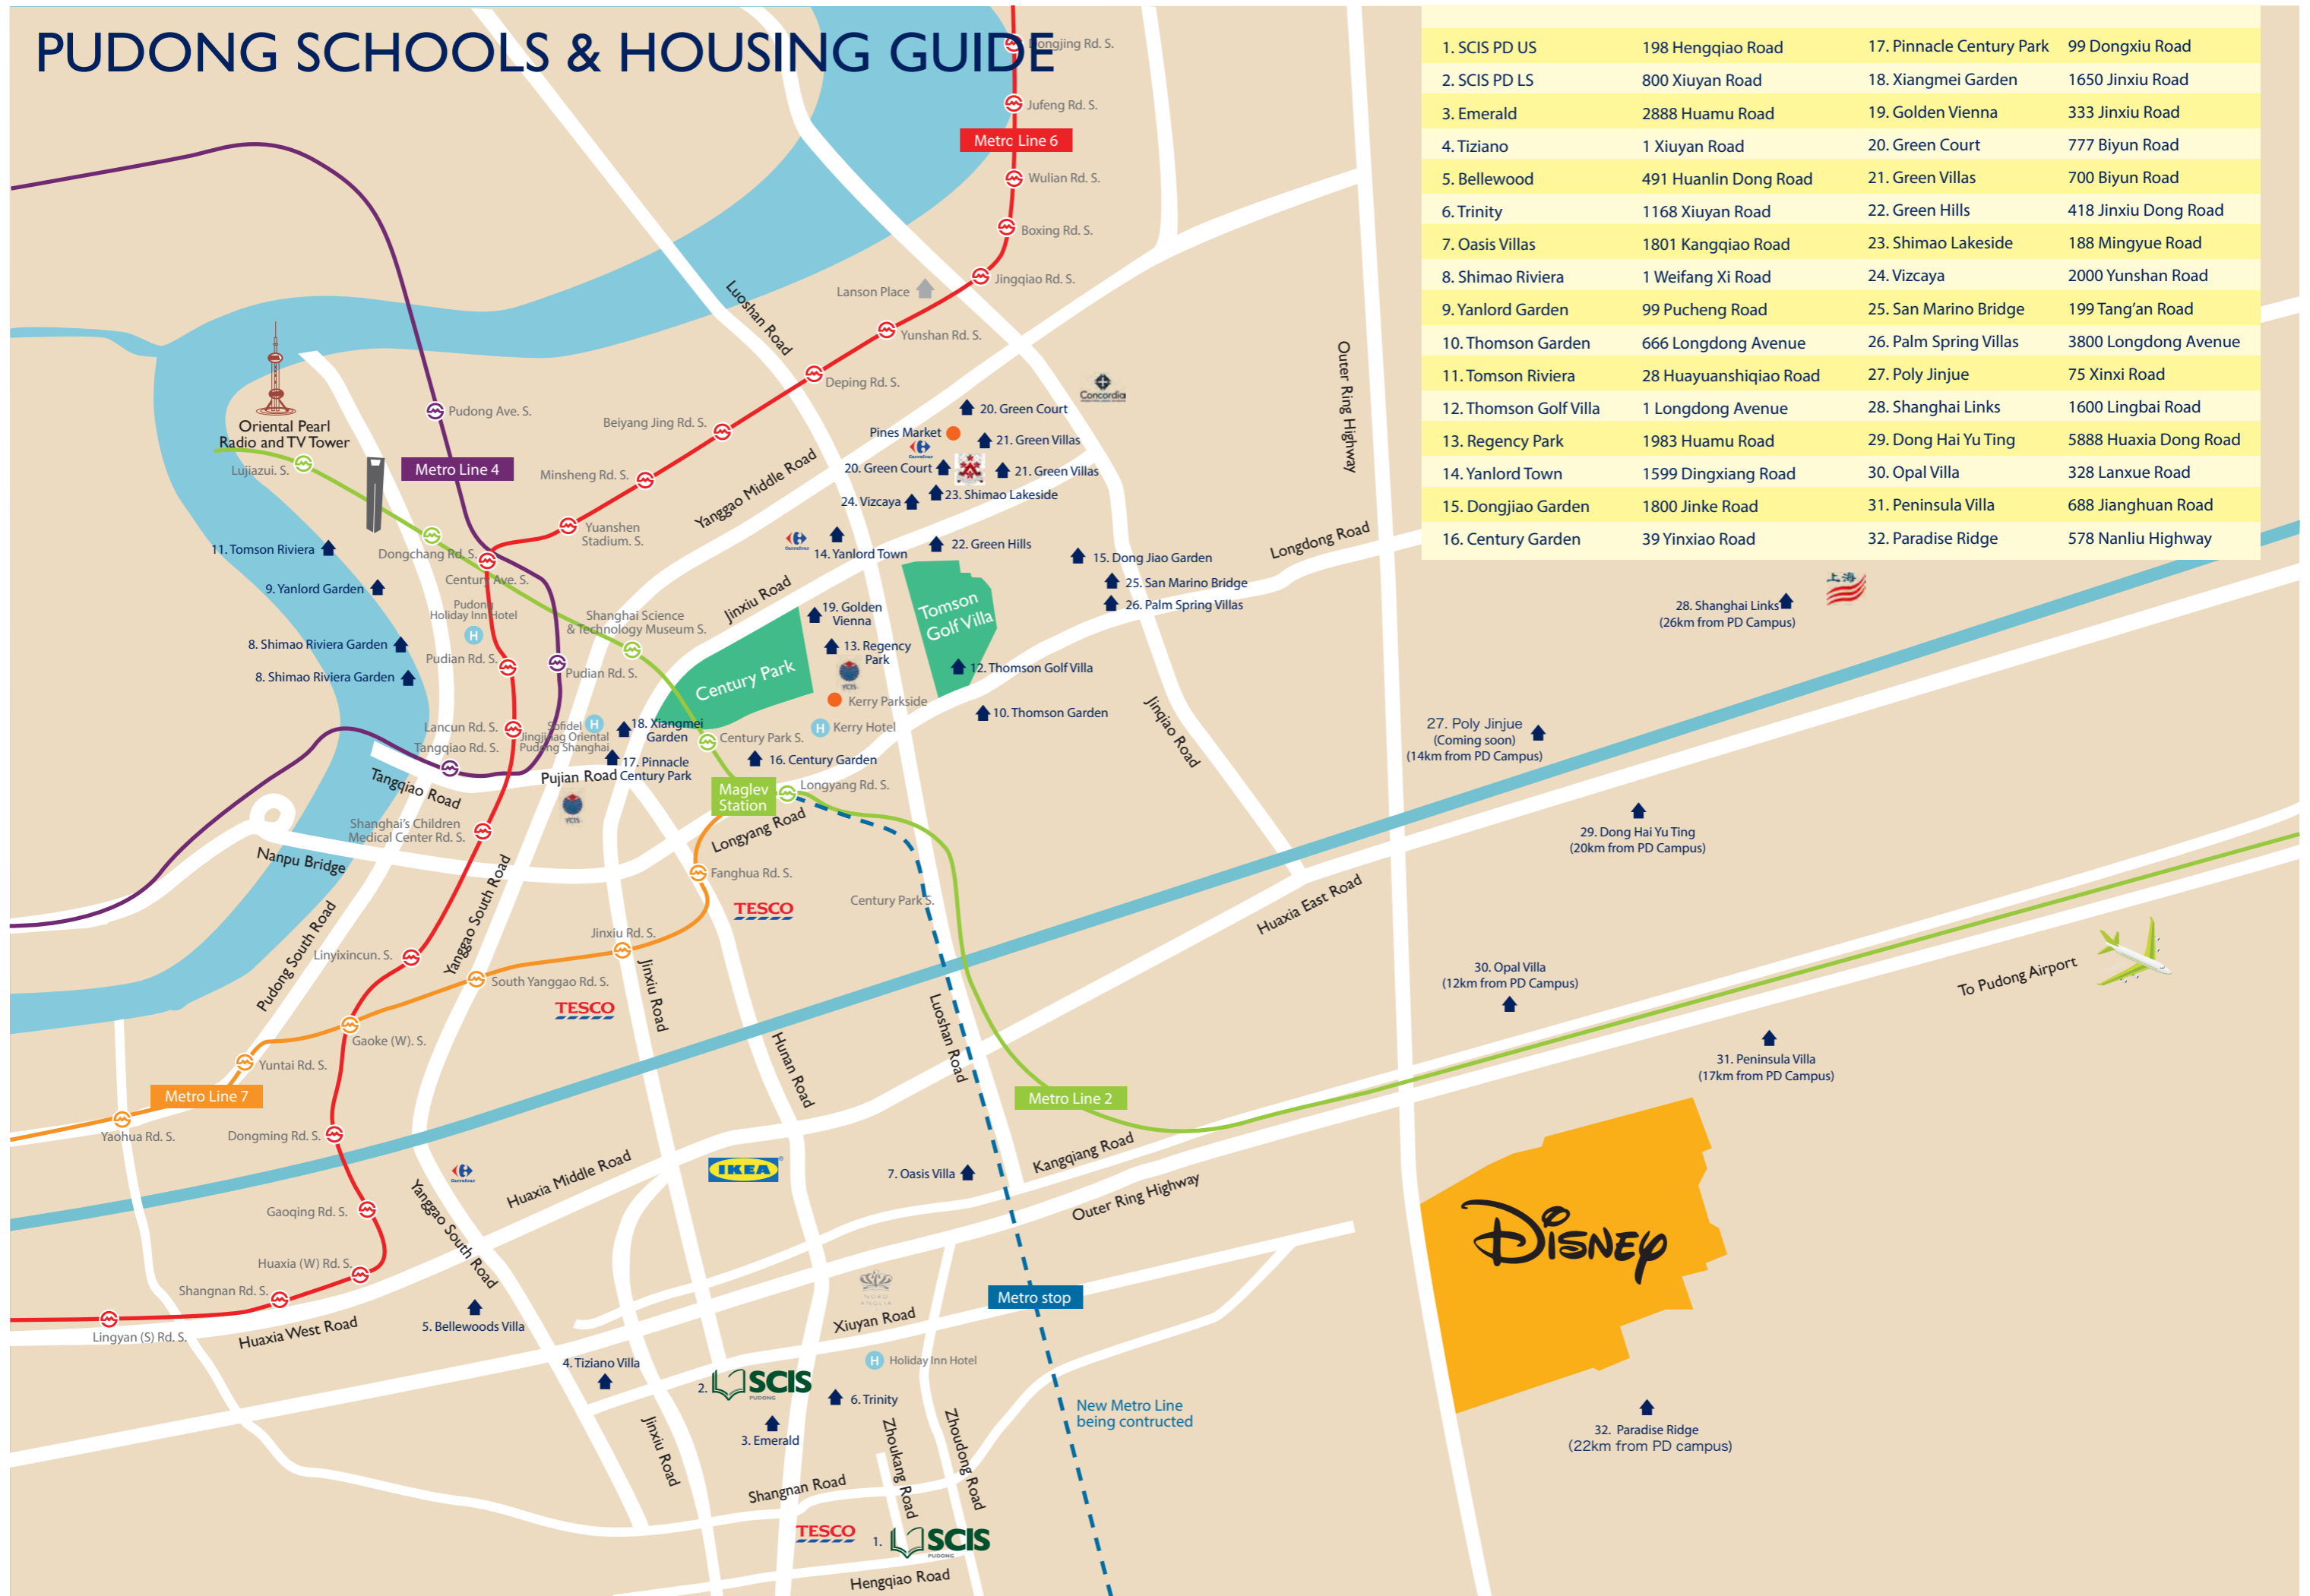

# PUDONG SCHOOLS & HOUSING GUIDE

1. SCIS PD US	198 Hengqiao Road	17. Pinnacle Century Park	99 Dongxiu Road
2. SCIS PD LS	800 Xiuyan Road	18. Xiangmei Garden	1650 Jinxiu Road
3. Emerald	2888 Huamu Road	19. Golden Vienna	333 Jinxiu Road
4. Tiziano	1 Xiuyan Road	20. Green Court	777 Biyun Road
5. Bellewood	491 Huanlin Dong Road	21. Green Villas	700 Biyun Road
6. Trinity	1168 Xiuyan Road	22. Green Hills	418 Jinxiu Dong Road
7. Oasis Villas	1801 Kangqiao Road	23. Shimao Lakeside	188 Mingyue Road
8. Shimao Riviera	1 Weifang Xi Road	24. Vizcaya	2000 Yunshan Road
9. Yanlord Garden	99 Pucheng Road	25. San Marino Bridge	199 Tang'an Road
10. Thomson Garden	666 Longdong Avenue	26. Palm Spring Villas	3800 Longdong Avenue
11. Tomson Riviera	28 Huayuanshiqiao Road	27. Poly Jinjue	75 Xinxi Road
12. Thomson Golf Villa	1 Longdong Avenue	28. Shanghai Links	1600 Lingbai Road
13. Regency Park	1983 Huamu Road	29. Dong Hai Yu Ting	5888 Huaxia Dong Road
14. Yanlord Town	1599 Dingxiang Road	30. Opal Villa	328 Lanxue Road
15. Dongjiao Garden	1800 Jinke Road	31. Peninsula Villa	688 Jianghuan Road
16. Century Garden	39 Yinxiao Road	32. Paradise Ridge	578 Nanliu Highway