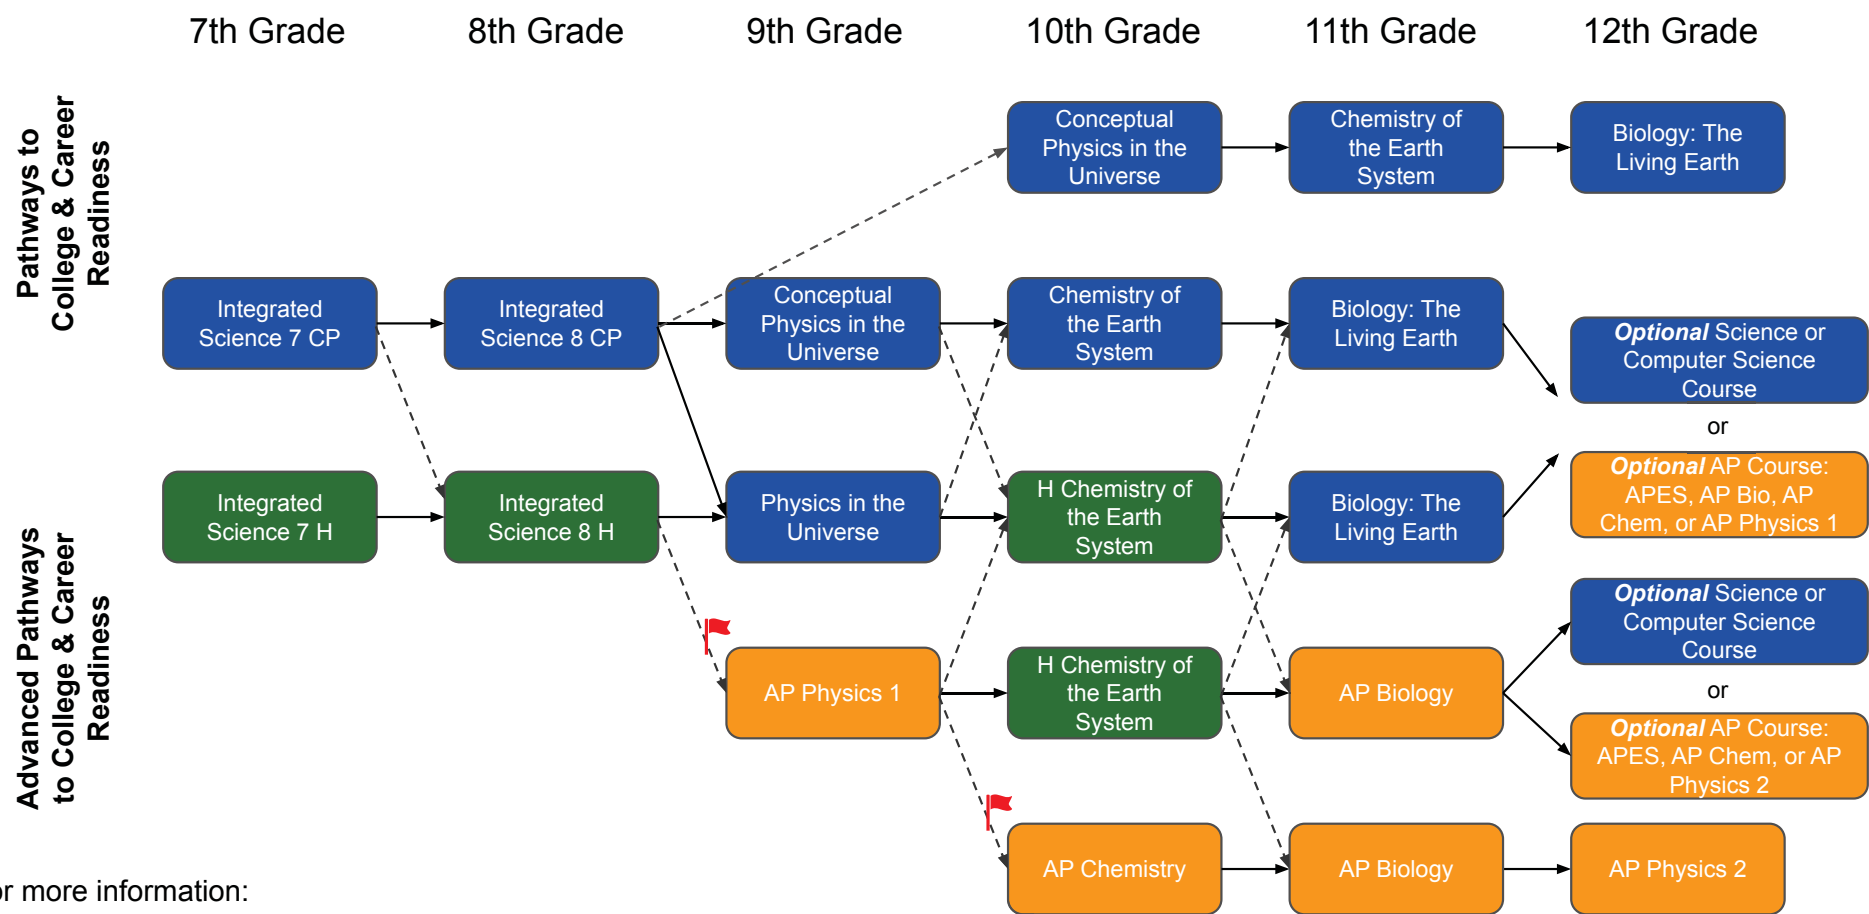

## SBUnified Science Pathways 2021-2022

For more information:

- SB Unified Recommended Course Order Statement ([English](#)) ([Español](#))
- [Approved Site Specific Pathways \(SBHS, SMHS, DPHS, & LC/AVIS\)](#)
- AP Physics 1 Parent Information ([English](#)) ([Español](#))

 Caution should be exercised when selecting this Advanced Placement, college-level path. Please do so in consultation with your school site's counseling guidelines.