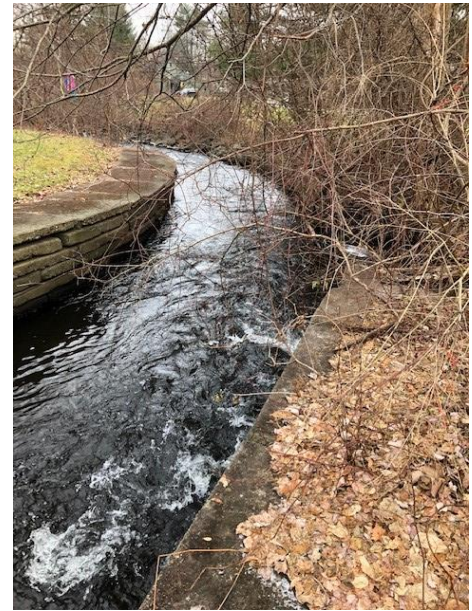

MCGOVERN POND
SPICEBUSH SWAMP, 173 MOUNTAIN ROAD, WEST HARTFORD

Existing stream to pond

Existing pond

Spillway from pond downstream

Existing diversion creek

Stream bed existing crossing

Upper meadow

Existing park signage