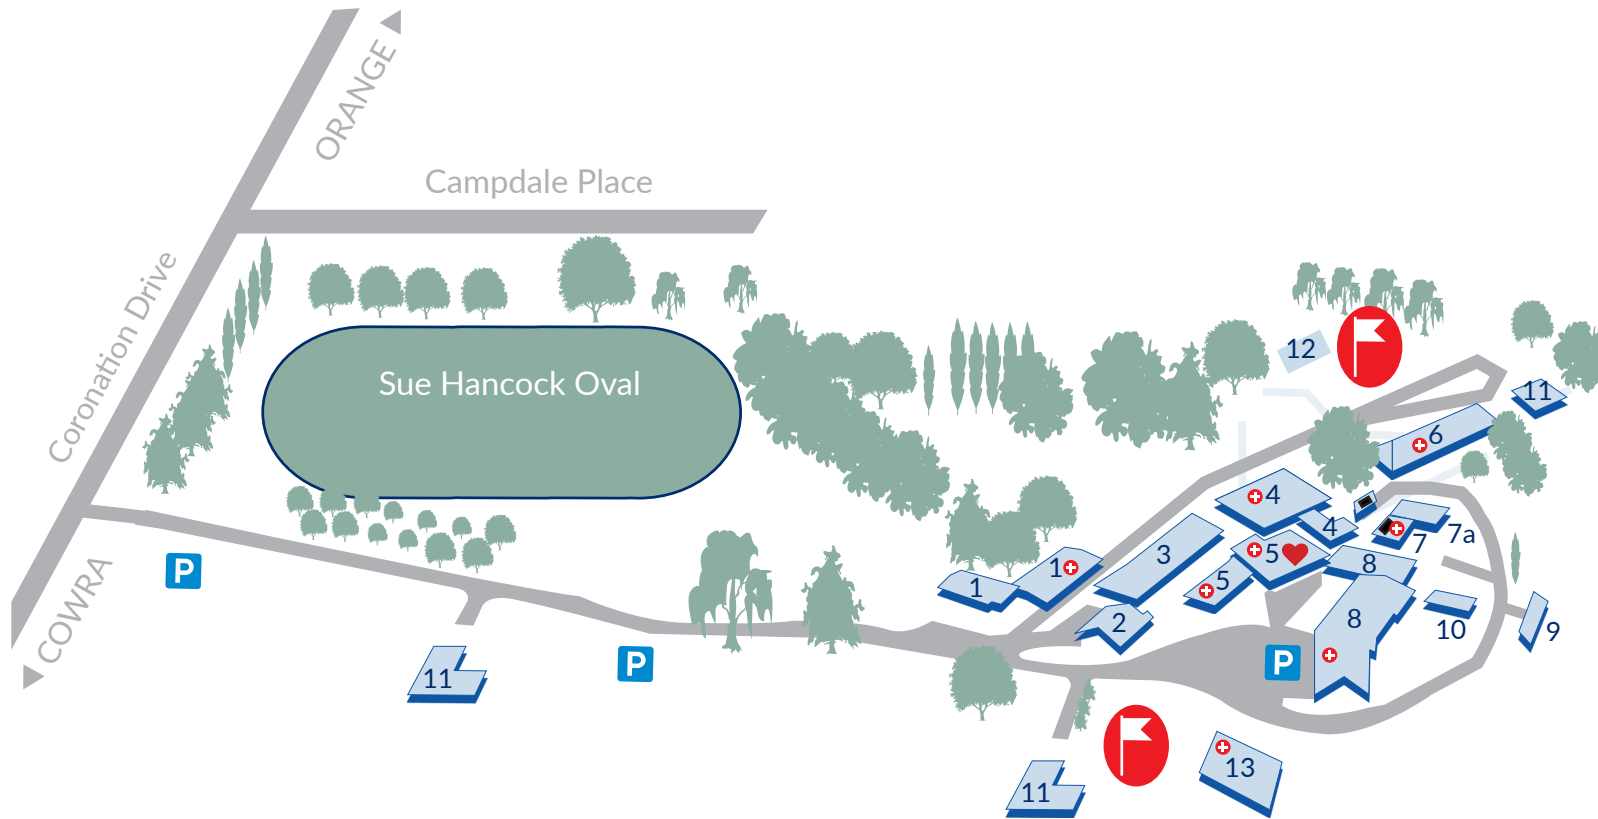

## VISITORS MAP PLC Campus

- Parking
- Toilets
- Evacuation Assembly Points
- Defibrillator

1. Loader House
2. Old Chapel
3. Dorothy Knox Hall
4. Stuart Douglas House
5. Dining Room
6. New House
7. Laundry
- 7a. Student Laundry
8. Miller House
9. Grounds/Maintenance
10. Garage
11. Residence/s
12. Pool
13. Robyne Ridge Centre