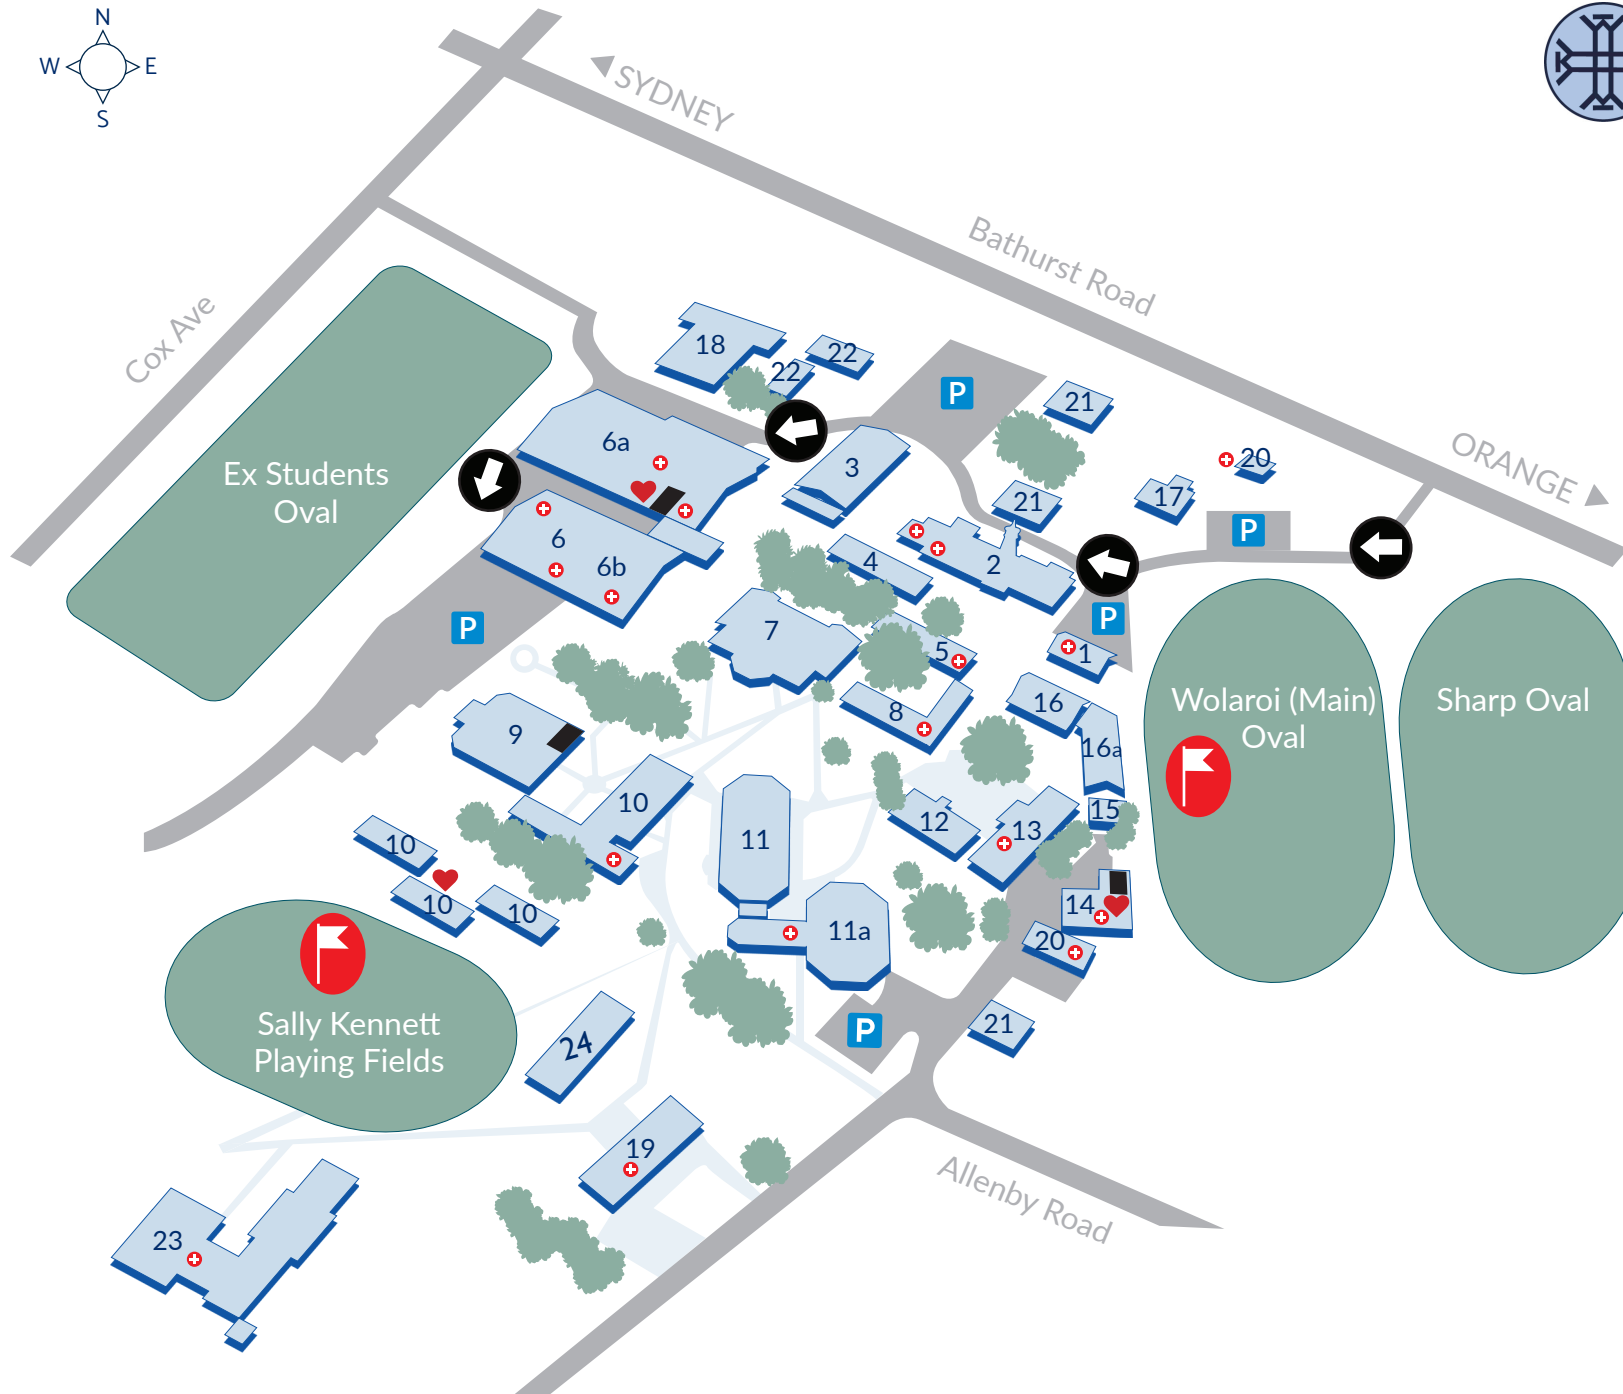

VISITORS MAP Wolaroi Campus

- Parking
- Toilets
- Evacuation Assembly Point
- Defibrillator

1. DH Prest Building (Administration)
2. Wolaroi Mansion & Tower House
3. Derek Pigot Auditorium
4. KWS Shop
5. Memorial Block (Rms 7-8)
6. Anderson Centre (Rms 70-94)
- 6a. Recreation Centre (Rms 30-33)
- 6b. Indoor Pool
7. Library & ICT (Rms C1-C5)
8. Science Block (Rms 11-18)
9. Pre-Kinder (Rm 47)
10. Junior School (Rms 40-57)
11. Music Centre (Rms 60-68)
- 11a. Performance Theatre
12. Bennett Building (Rms 20-26)
13. Trathen House (Rm 19)
14. Health Clinic & Change Rooms
15. Canteen
16. Mathematics Block (Rms 1-6)
- 16a. Staff Common Room
17. Wolaroi Cottage
18. Cattle/Agriculture
19. Weymouth House
20. Grounds/Maintenance
21. Residence/s
22. Cadet Compound
23. Wolaroi House
24. A-Block Classrooms (Rms A1-A8)