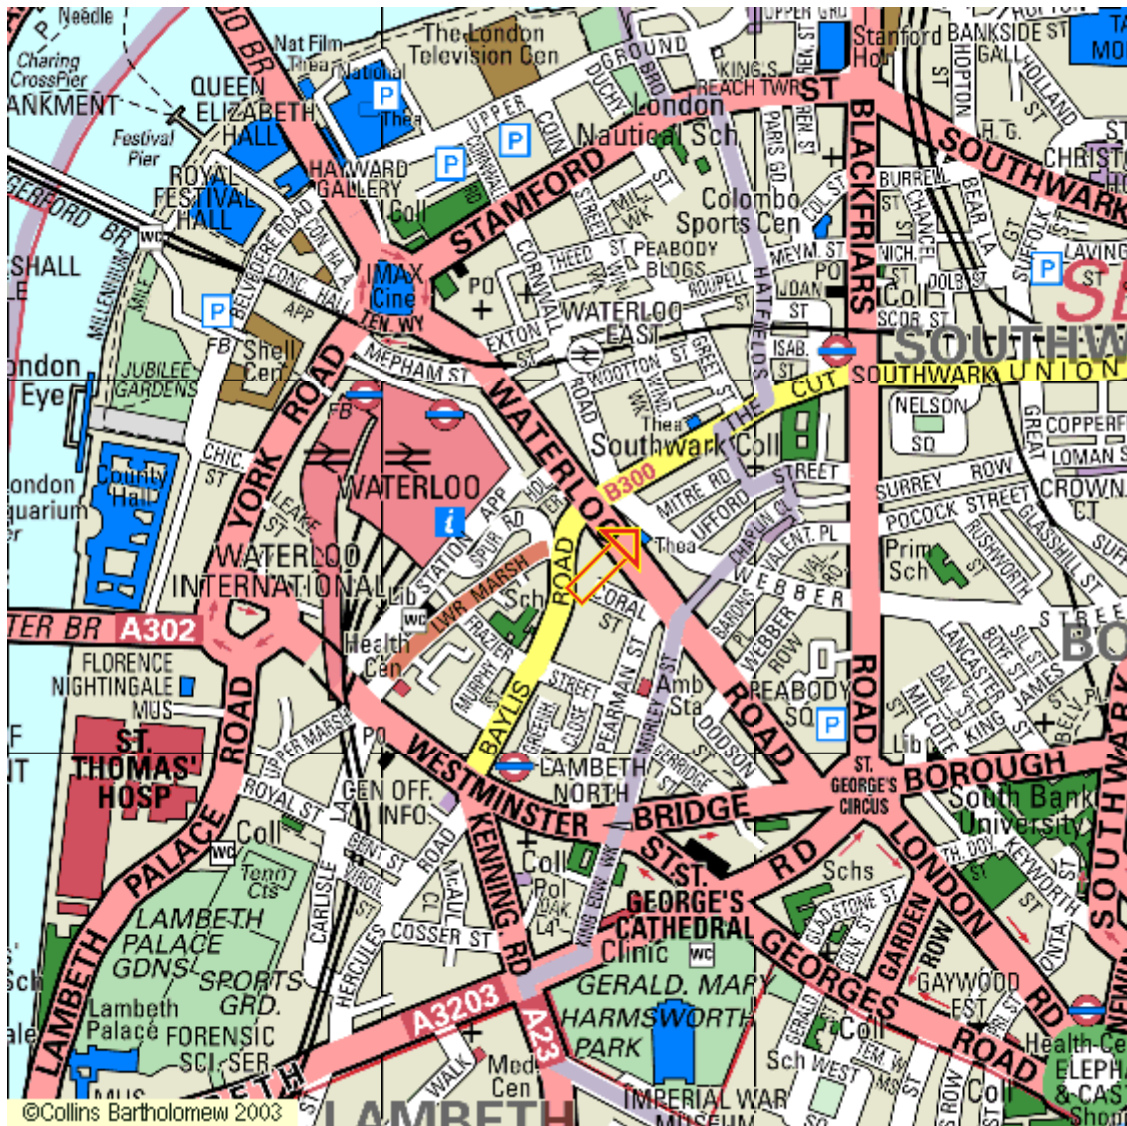

Arrival time at The Old Vic Theatre: Normally around 1½ to 2 hours later.

Please note that this service is under review and may change in the Spring Term 2021

FACE COVERINGS MUST BE WORN ON THIS SERVICE. HAND SANITISER IS AVAILABLE FOR PASSENGERS TO USE PRIOR TO TRAVEL

MAP OF LOCATION OF CENTRAL LONDON PICK-UP AND DROP-OFF POINT
(see orange arrow on map)

**The London Minibus Service runs between Mayfield School and
The Old Vic Theatre, Waterloo Road, London, SE1 8NB**

Directions from Waterloo East and Mainline Station

Passengers arriving from Waterloo Mainline Station are advised to exit from the Tube Station – exit 2, turn right and walk for two minutes, which leads to the pick- up point behind The Old Vic Theatre.