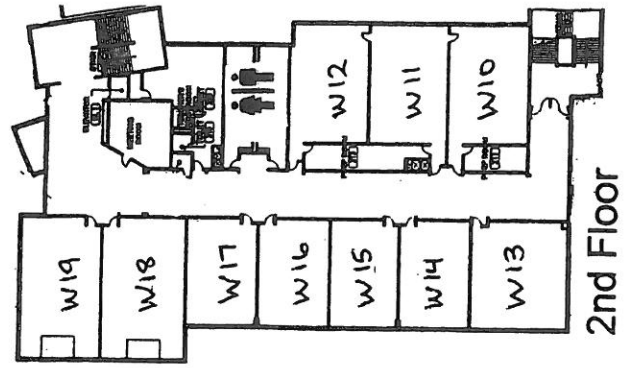

Dunlap High School

Dunlap High School Lockers

Locker Numbers	Locker Location	Class Assigned
1 - 244	Freshman Academy	9th
245 - 320	S & S3 Hallway	9th
321 - 334	Outside S4	9th
335 - 344	Outside Library	9th
345 - 361	Outside S7	9th
362 - 389	Outside S8	10th
390 - 405	Outside Library	10th
406 - 424	Across from Guidance Office	10th
425 - 441	Across from A8	Life Skills
442 - 673	"The Barn" Across from Library	10th
674 - 689	Outside Library	10th
690 - 719	Hallway outside N12	10th
720 - 864	Fine Arts Hallway	12th
865 - 893	N20	11th
894 - 1055	Junior Wing Hallway	11th
1056 - 1074	N19	11th
1075 - 1093	N18	11th
1094 - 1118	N17	11th
1119 - 1138	N16	11th
1139 - 1173	N15	11th
1174 - 1203	N13	11th
1204 - 1233 (No 1234 or 1235 lockers)	N14	11th
1236 - 1262	W1 (1 st Floor new wing) - Corridor outside Junior Wing	12th
1263 - 1285	W3 (1 st floor new wing)	12th
1286 - 1330	W1 & W2 (1 st floor new wing)	12th
1331 - 1350	Corridor on 1 st floor New Building	12th
1351 - 1413	Outside Mechanical Room (1 st floor new wing)	12th
1414 - 1432	W4 (1 st floor new wing)	12th
1433 - 1471	W5 & W6 (1 st floor new wing)	12th
1472 - 1512	W7 & W8 (1 st floor new wing)	12th
1513 - 1533	Corridor Outside Junior Wing (1 st floor new wing)	12th
1534 - 1804	2 nd Floor New Wing	All Vacant