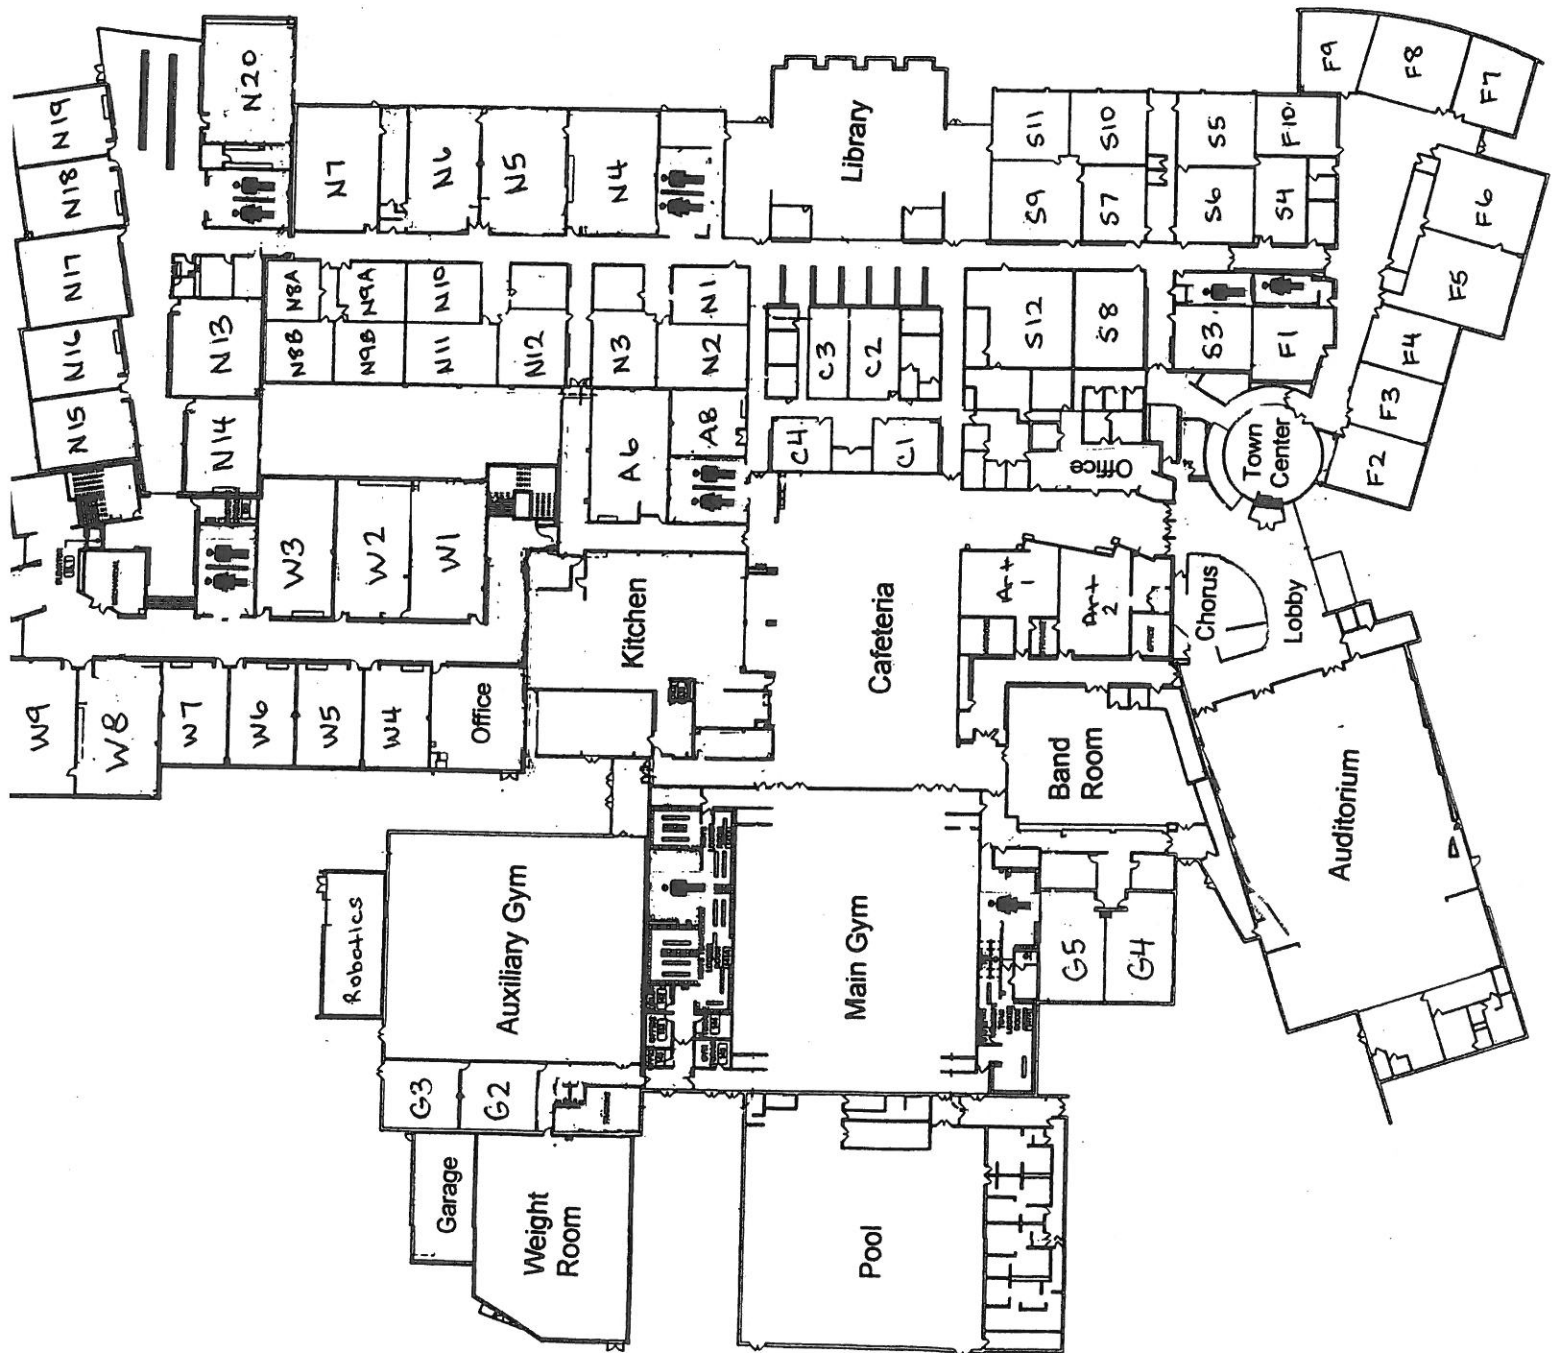

Dunlap High School

Dunlap High School Lockers

Locker Numbers	Locker Location	Class Assigned
1 - 244	Freshman Academy	9th
245 - 320	S & S3 Hallway	9th
321 - 334	Outside S4	9th
335 - 344	Outside Library	9th
345 - 361	Outside S7	9th
362 - 389	Outside S8	10th
390 - 405	Outside Library	10th
406 - 424	Across from Guidance Office	10th
425 - 441	Across from A8	Life Skills
442 - 673	"The Barn" Across from Library	10th
674 - 689	Outside Library	10th
690 - 719	Hallway outside N12	10th
720 - 864	Fine Arts Hallway	12th
865 - 893	N20	11th
894 - 1055	Junior Wing Hallway	11th
1056 - 1074	N19	11th
1075 - 1093	N18	11th
1094 - 1118	N17	11th
1119 - 1138	N16	11th
1139 - 1173	N15	11th
1174 - 1203	N13	11th
1204 - 1233 (No 1234 or 1235 lockers)	N14	11th
1236 - 1262	W1 (1 st Floor new wing) - Corridor outside Junior Wing	12th
1263 - 1285	W3 (1 st floor new wing)	12th
1286 - 1330	W1 & W2 (1 st floor new wing)	12th
1331 - 1350	Corridor on 1 st floor New Building	12th
1351 - 1413	Outside Mechanical Room (1 st floor new wing)	12th
1414 - 1432	W4 (1 st floor new wing)	12th
1433 - 1471	W5 & W6 (1 st floor new wing)	12th
1472 - 1512	W7 & W8 (1 st floor new wing)	12th
1513 - 1533	Corridor Outside Junior Wing (1 st floor new wing)	12th
1534 - 1804	2 nd Floor New Wing	All Vacant