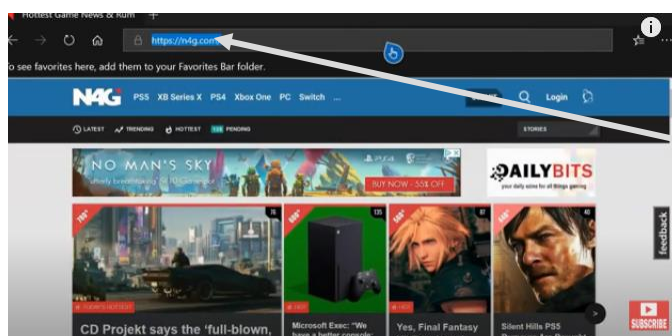

## How to access MS Teams from your X box One

Microsoft Edge browser should already be installed on your X box, as it comes as standard.

The App has this symbol.

### If it is not installed:

- 1) Click the Xbox button and then click “my games and apps”

- 2) Click Apps then on the left hand side, find the Microsoft Edge symbol

Type office.com into the address bar, then log in with your school email address.

## Common browser functions for Xbox

Xbox One's version of Internet Explorer can be accessed using the **left analog stick** to control a pointer and the **right stick** to control scrolling.

To get to the address bar, press the **View button**. The **A button** is used for mouse clicks. The **B button** navigates back a page.