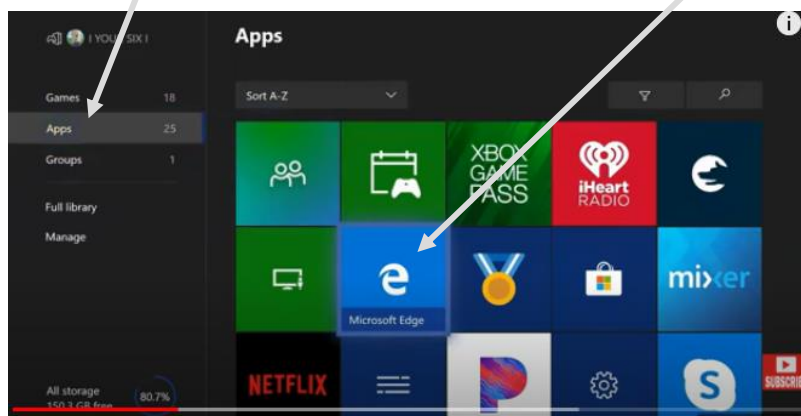

## How to access MS Teams from your X box One

Microsoft Edge browser should already be installed on your X box, as it comes as standard.

The App has this symbol.

### If it is not installed:

- 1) Click the Xbox button and then click “my games and apps”

- 2) Click Apps then on the left hand side, find the Microsoft Edge symbol

Type office.com into the address bar, then log in with your school email address.

## Common browser functions for Xbox

Xbox One's version of Internet Explorer can be accessed using the **left analog stick** to control a pointer and the **right stick** to control scrolling.

To get to the address bar, press the **View button**. The **A button** is used for mouse clicks. The **B button** navigates back a page.