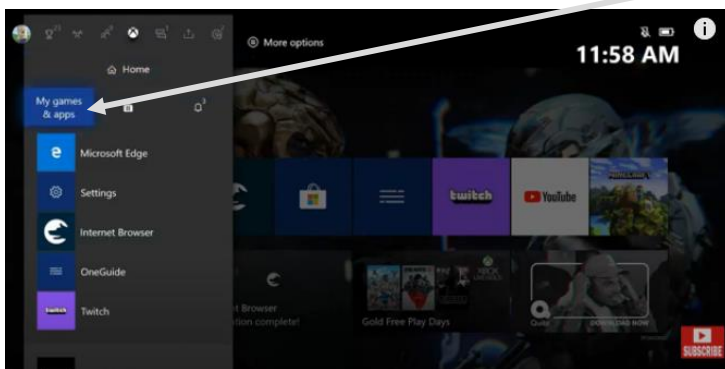

## How to access MS Teams from your X box One

Microsoft Edge browser should already be installed on your X box, as it comes as standard.

The App has this symbol.

### If it is not installed:

- 1) Click the Xbox button and then click “my games and apps”

- 2) Click Apps then on the left hand side, find the Microsoft Edge symbol

Type office.com into the address bar, then log in with your school email address.

## Common browser functions for Xbox

Xbox One's version of Internet Explorer can be accessed using the **left analog stick** to control a pointer and the **right stick** to control scrolling.

To get to the address bar, press the **View button**. The **A button** is used for mouse clicks. The **B button** navigates back a page.