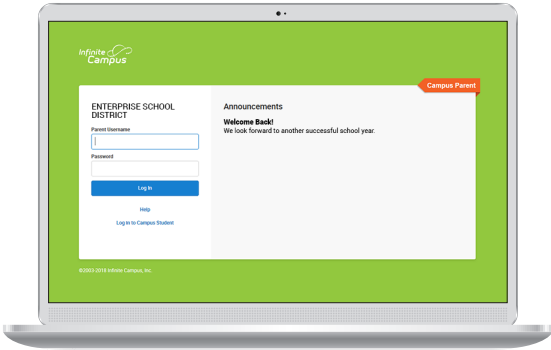

## Access on the Web Campus Student and Campus Parent

Campus Student and Campus Parent are designed to provide real-time access to student information. The easy-to-use design displays what is currently happening in the classroom so you can understand, monitor, and participate in the educational process.