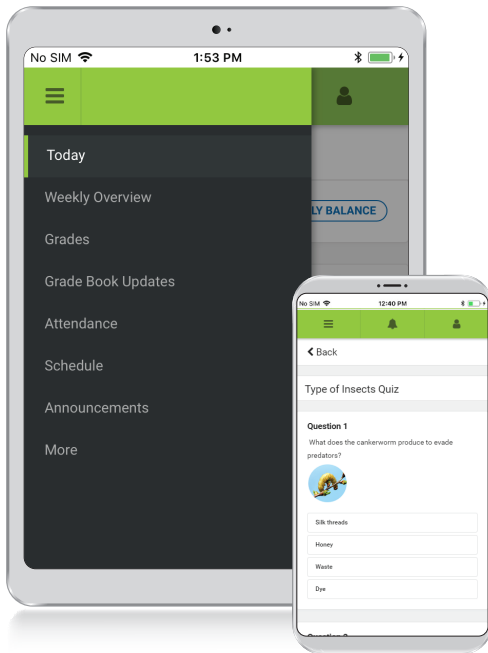

Download the Mobile App Campus Student and Campus Parent

Announcements

Quickly see district announcements as they are posted.

Assignments

Browse assignments by specific class or due date.

Attendance

Review attendance events in summary and detail form.

Grades

Immediate access to grades as they are posted.

Schedule

Review schedule from anywhere, at any time.

Infinite Campus Mobile Apps can be downloaded through the Apple App Store or Google Play Store

Learn more at
infinitecampus.com/parents-students