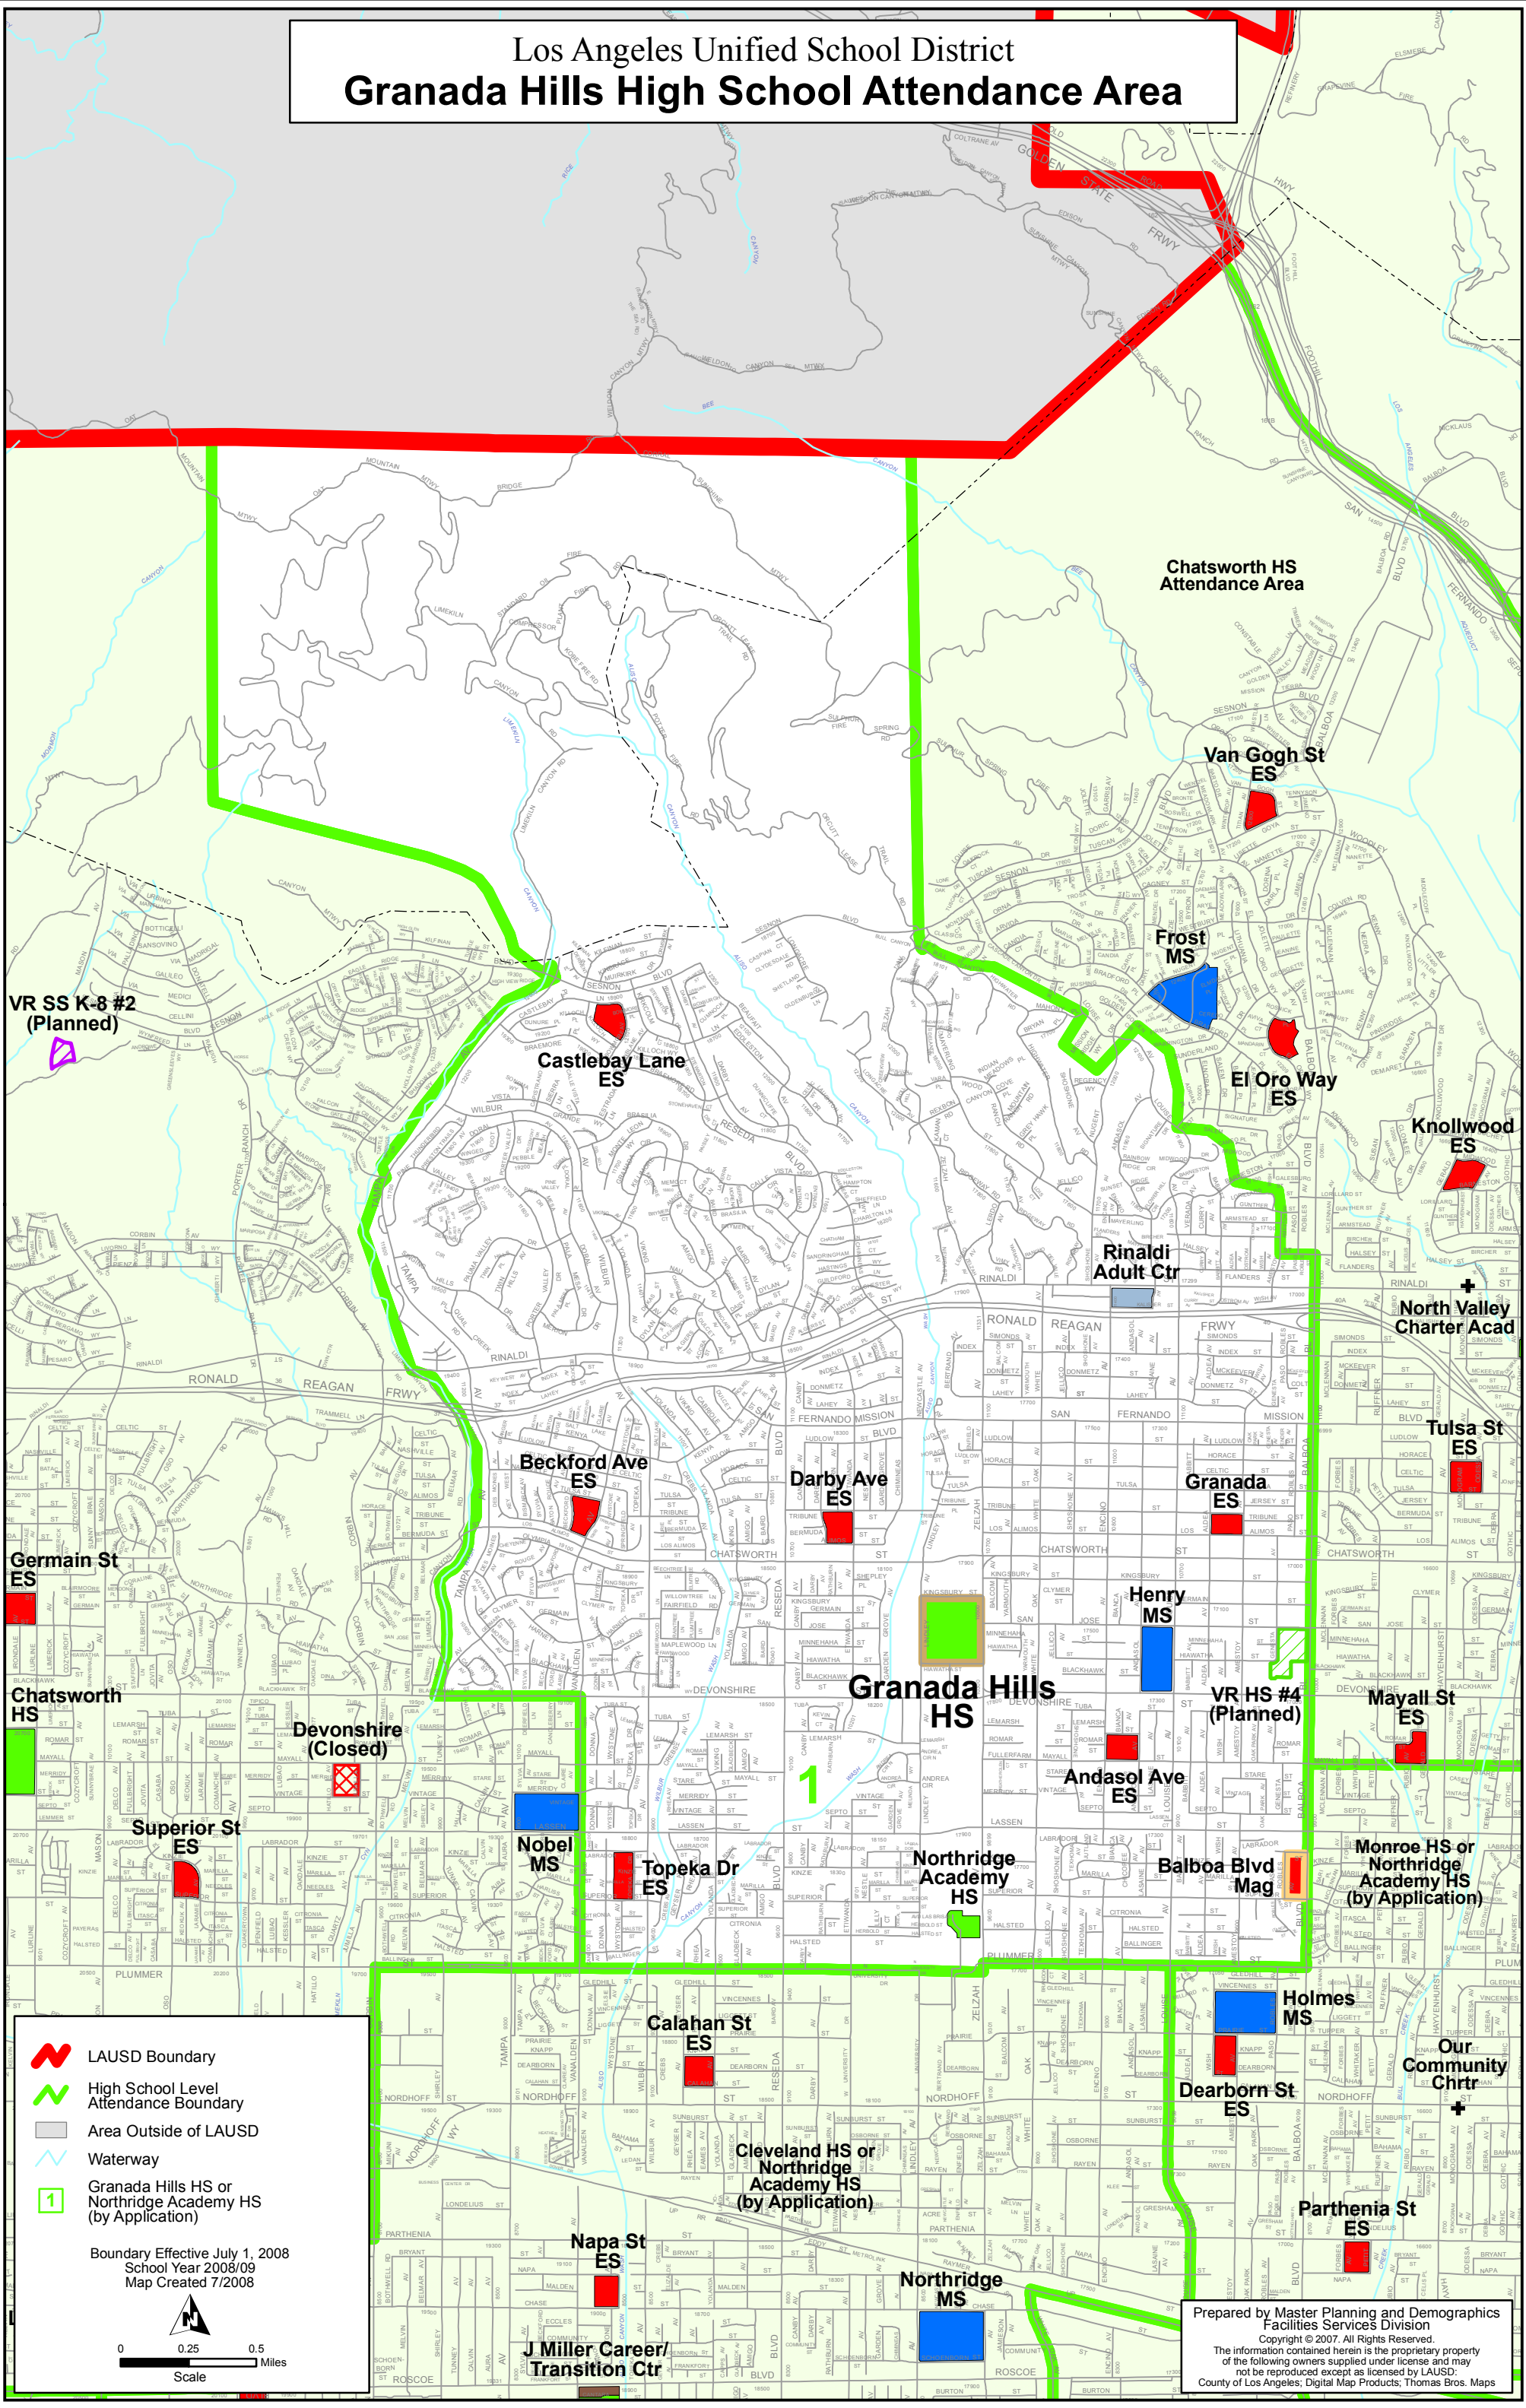

Los Angeles Unified School District Granada Hills High School Attendance Area

▬ LAUSD Boundary
▬ High School Level Attendance Boundary
 Area Outside of LAUSD
▬ Waterway
1 Granada Hills HS or Northridge Academy HS (by Application)

Boundary Effective July 1, 2008
 School Year 2008/09
 Map Created 7/2008

0 0.25 0.5
 Miles
 Scale

Prepared by Master Planning and Demographics
 Facilities Services Division
 Copyright © 2007. All Rights Reserved.
 The information contained herein is the proprietary property
 of the following owners supplied under license and may
 not be reproduced except as licensed by LAUSD:
 County of Los Angeles; Digital Map Products; Thomas Bros. Maps