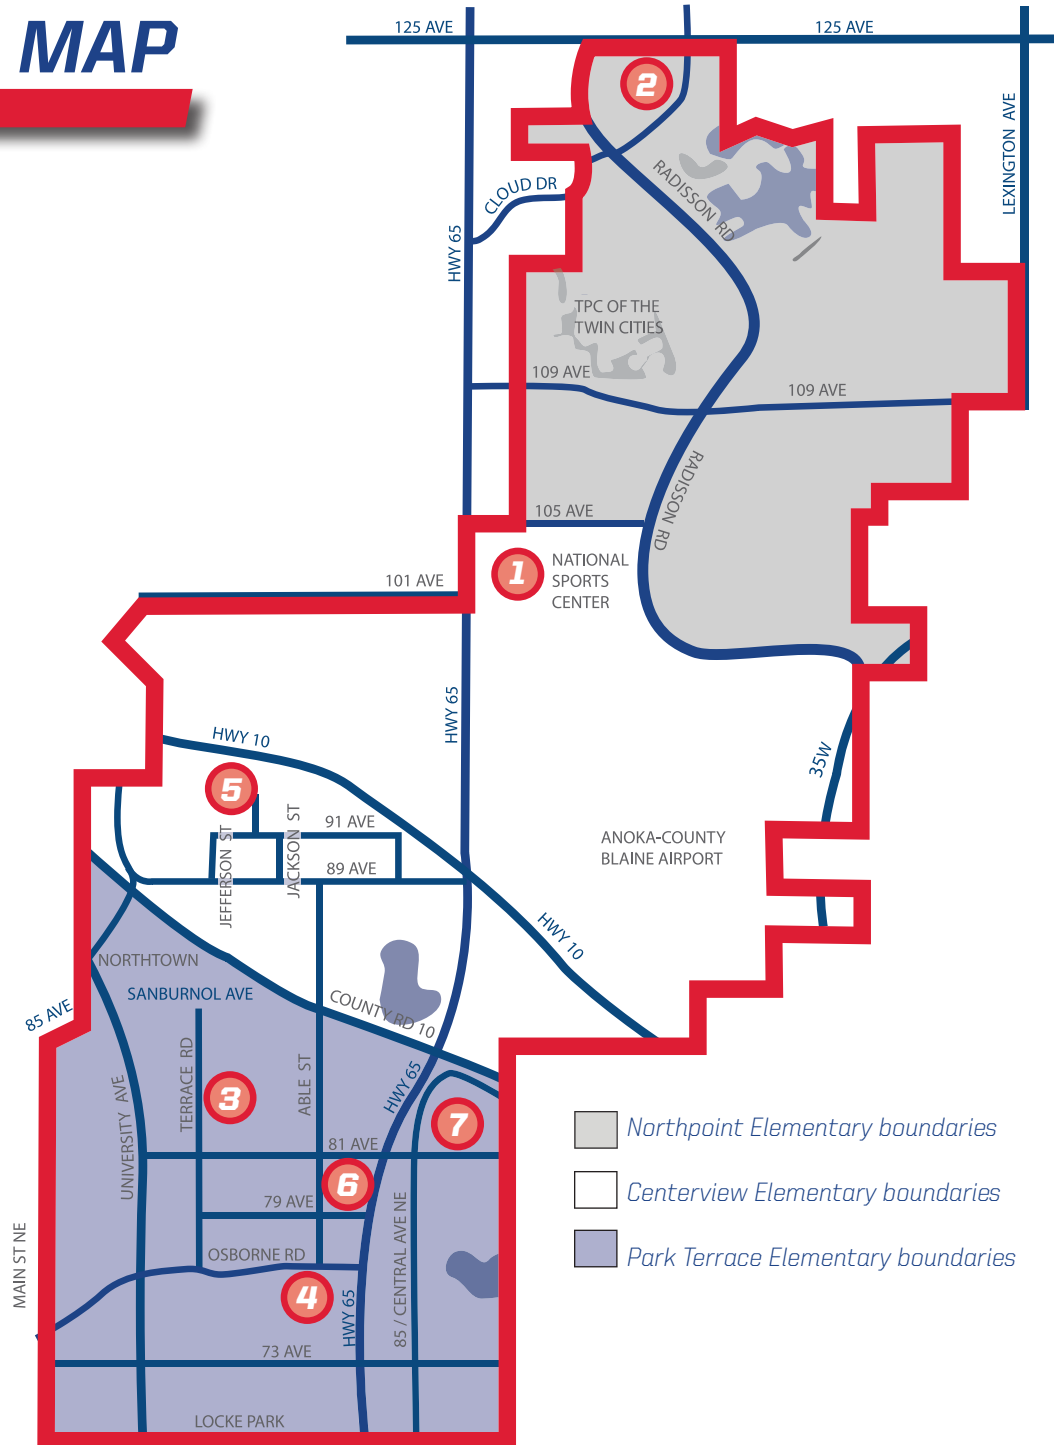

SCHOOL DIRECTORY AND MAP

- **1 Centerview Elementary.....763-600-5500**
  Early Childhood Center at Centerview 763-600-5900
  10365 Davenport Street NE, Blaine, MN 55449

- **2 Northpoint Elementary 763-600-5700**
  2350 124th Court, Blaine, MN 55449

- **3 Park Terrace Elementary.....763-600-5600**
  8301 Terrace Road, Spring Lake Park, MN 55432

- **4 Woodcrest Spanish Immersion.....763-600-5800**
  880 Osborne Road, Fridley, MN 55432

- **5 Westwood Intermediate and Middle School 763-600-5300**
  711 91st Avenue NE, Blaine, MN 55434

- **6 Spring Lake Park High School 763-600-5100**
  High School Athletics and Activities 763-600-5149
  1100 81st Avenue NE, Spring Lake Park, MN 55432
  Lighthouse School 763-600-5200
  7925 Able Street NE, Spring Lake Park, MN 55432

- **7 District Services Center.....763-600-5000**
  Community Education.....763-600-5050
  Early Childhood Center at the DSC 763-600-5900
  1415 81st Avenue NE, Spring Lake Park, MN 55432

Northpoint Elementary boundaries
 Centerview Elementary boundaries
 Park Terrace Elementary boundaries