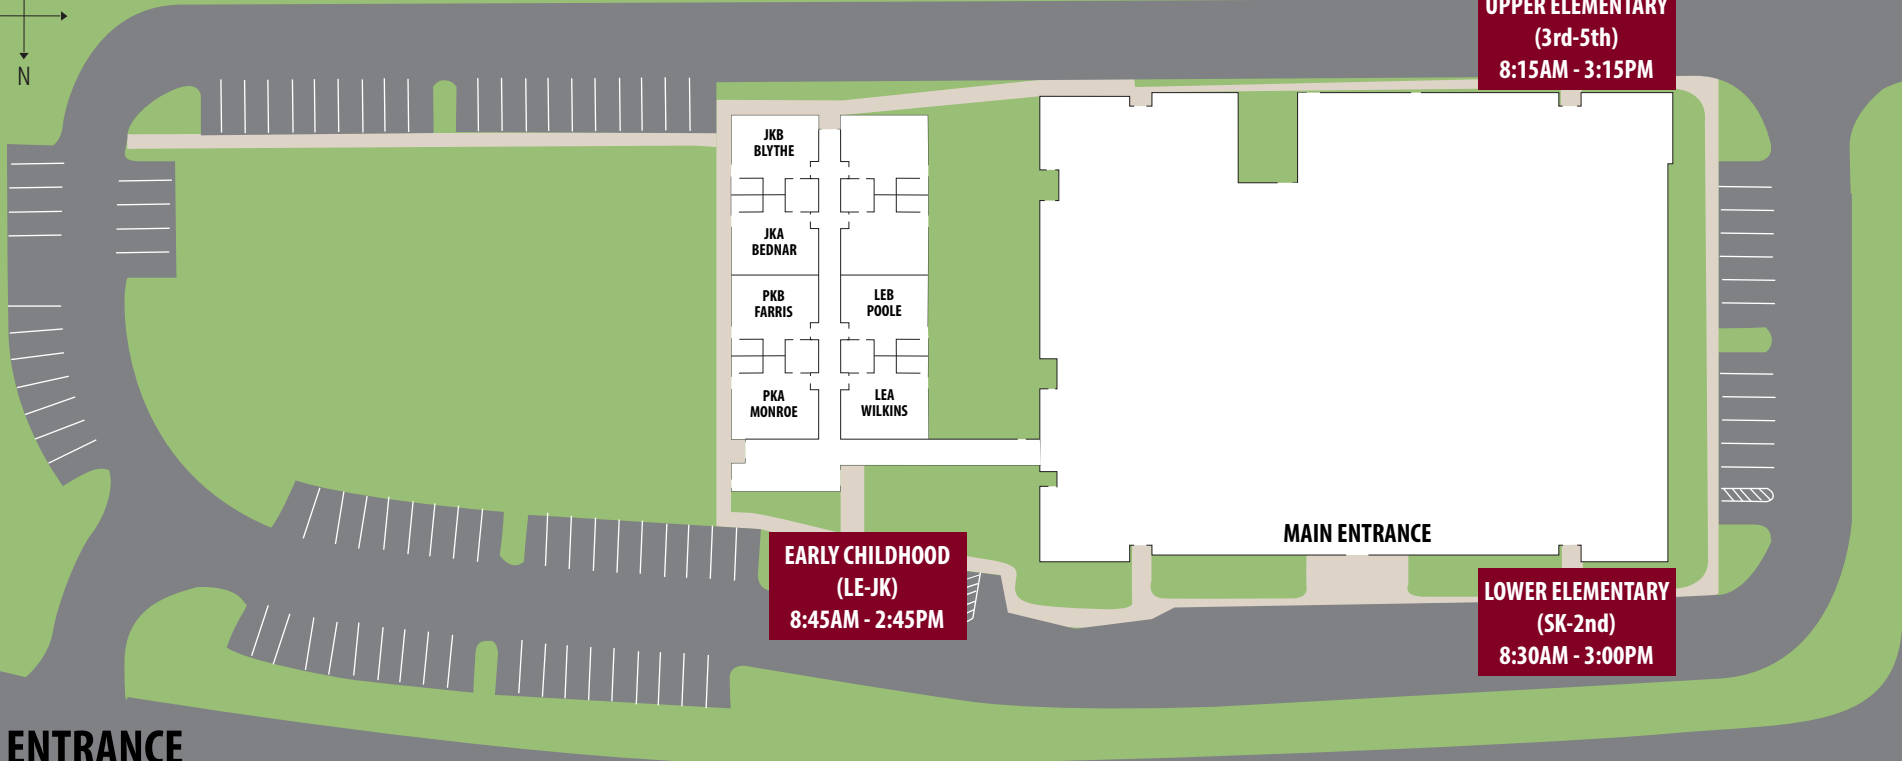

# LOWER SCHOOL PICK-UP AND DROP-OFF MAP

**UPPER ELEMENTARY**  
(3rd-5th)  
8:15AM - 3:15PM

**EARLY CHILDHOOD**  
(LE-JK)  
8:45AM - 2:45PM

**LOWER ELEMENTARY**  
(SK-2nd)  
8:30AM - 3:00PM

**MAIN ENTRANCE**

**EXIT**

**FOREST HILL-IRENE**

**ENTRANCE**

**WOLF RIVER BLVD**