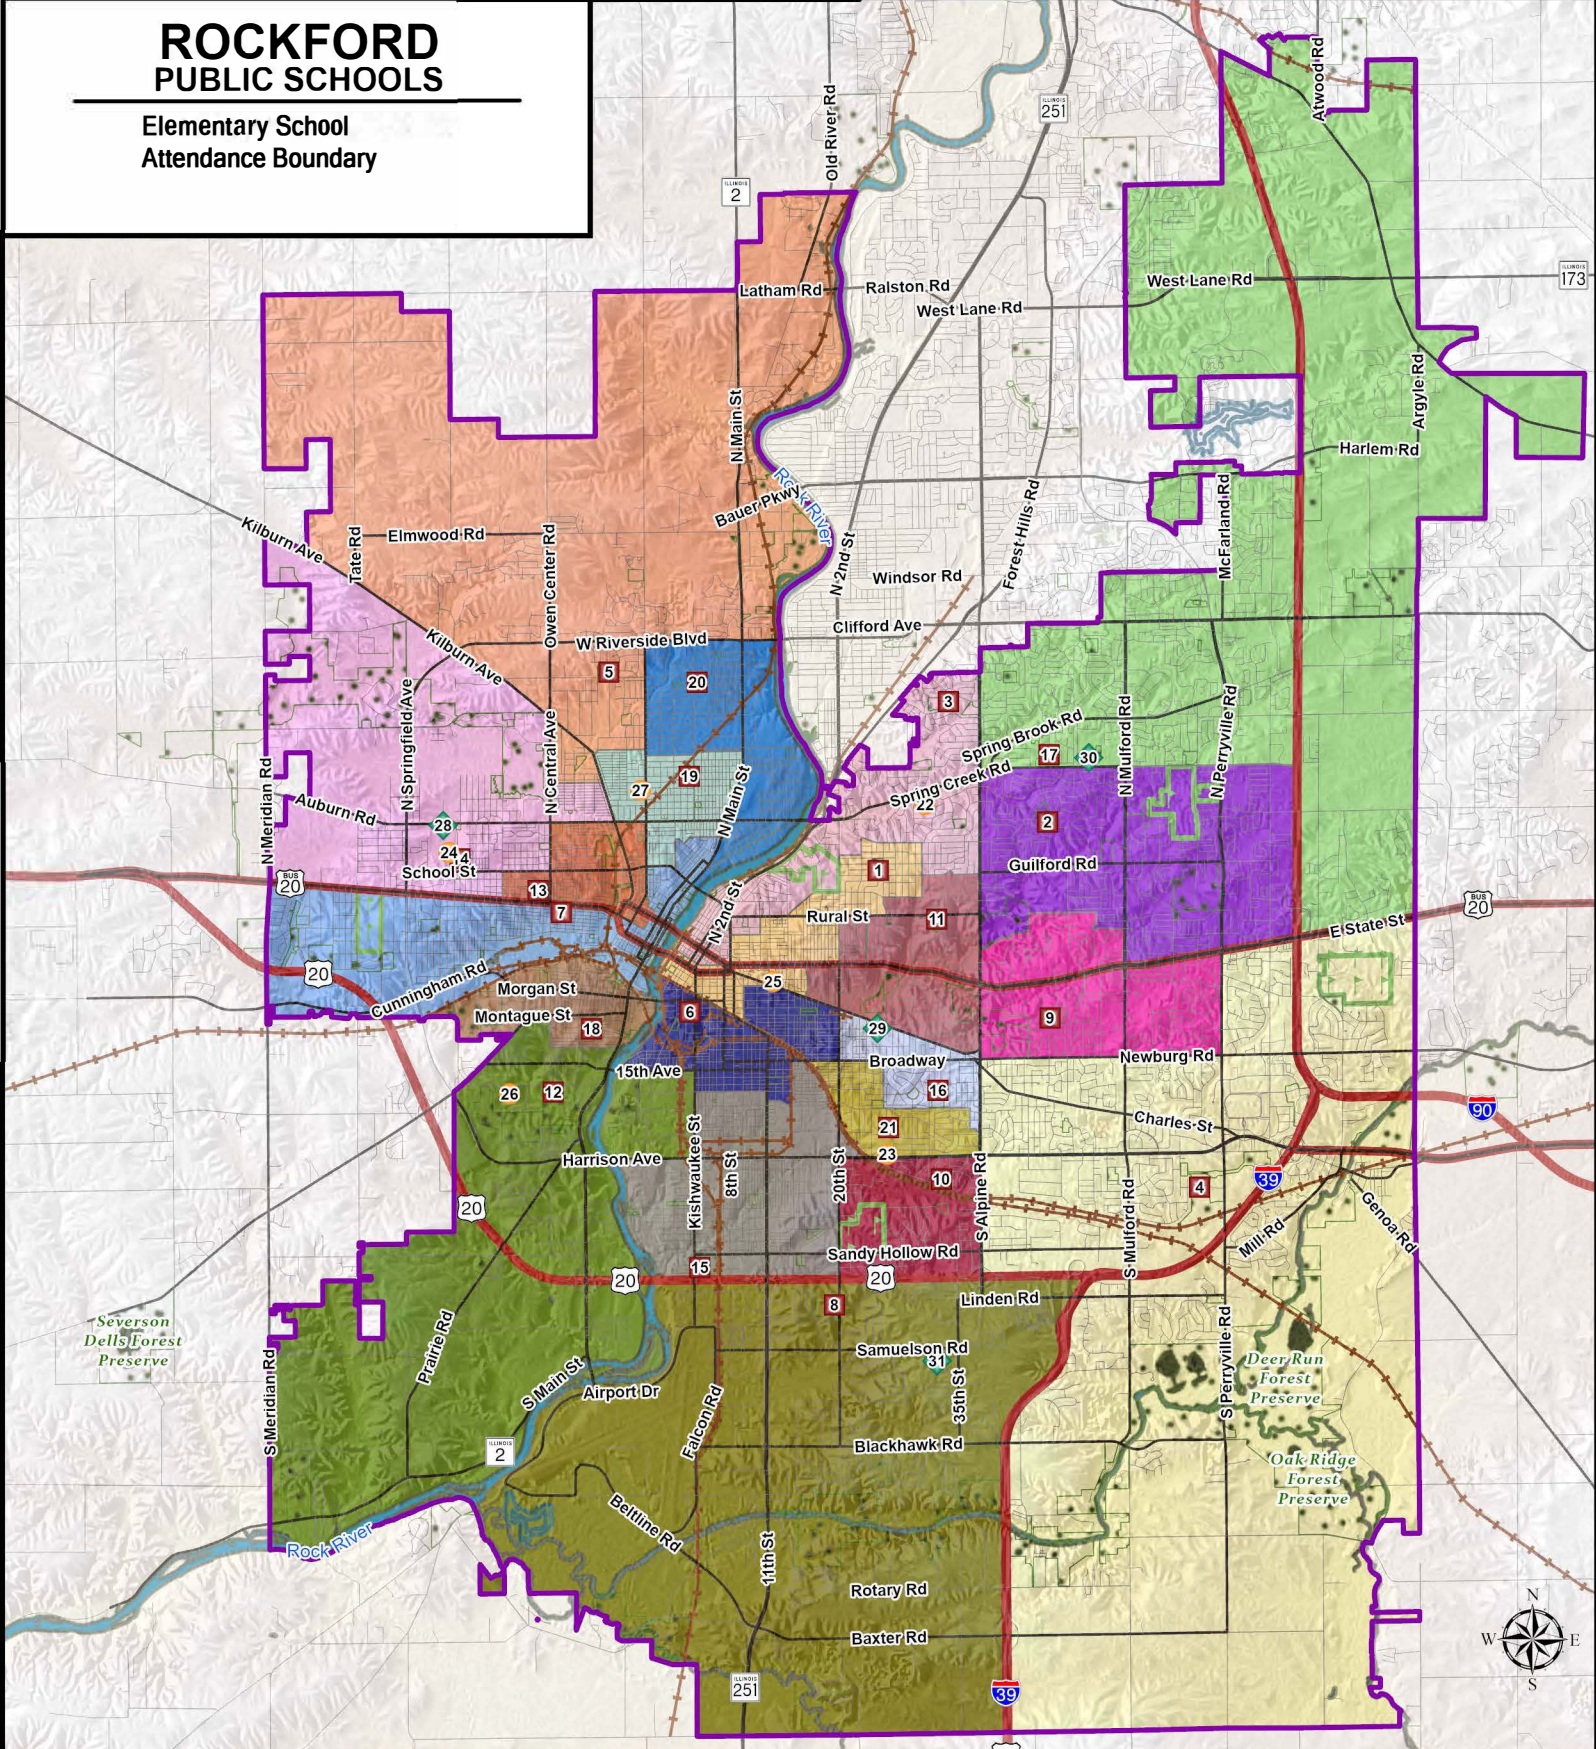

ROCKFORD PUBLIC SCHOOLS

Elementary School
Attendance Boundary

- District Boundary
- Elementary Schools
- Middle Schools
- High Schools
- Forest
- Park
- Golf

Elementary Schools			
1. Bloom Elementary	11. Johnson Elementary	21. Whitehead Elementary	29. East High
2. Brookview Elementary	12. Lathrop Elementary	Middle Schools	30. Guilford High
3. Carlson Elementary	13. Lewis Lemon Elementary	22. Eisenhower Middle	31. Jefferson High
4. Cherry Valley Elementary	14. McIntosh Elementary	23. Flinn Middle	
5. Conklin Elementary	15. Riverdahl Elementary	24. Kennedy Middle	
6. Constance Lane Elementary	16. Rolling Green Elementary	25. Lincoln Middle	
7. Ellis Elementary	17. Spring Creek Elementary	26. RESA Middle	
8. Froberg Elementary	18. Washington Elementary	27. West Middle	
9. Gregory Elementary	19. Welsh Elementary	High Schools	
10. Hillman Elementary	20. West View Elementary	28. Auburn High	

Mapping data provided by Winnebago County, Rockford Public Schools, Illinois DNR, IDOT, US Census Bureau, and ESRI. Map created December 2020 by RSP & Associates, LLC.