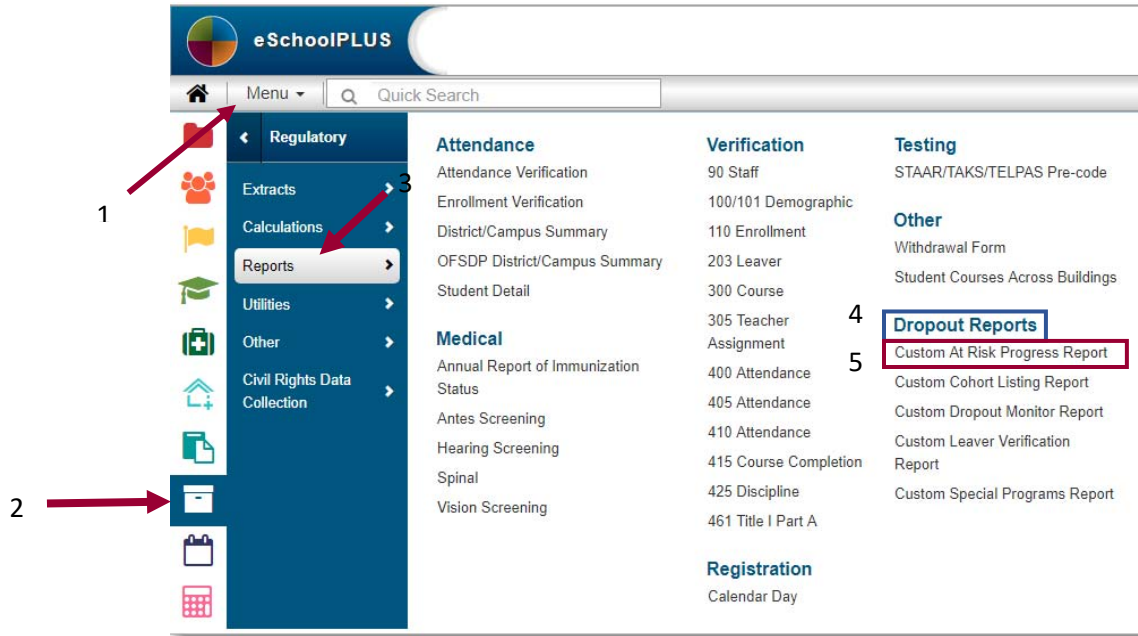

Running Accelerated/At Risk Progress Report in eSchoolPLUS

Menu → Regulatory → Reports → Dropout Reports → Custom At-Risk Progress Report

Report Prompt Setup