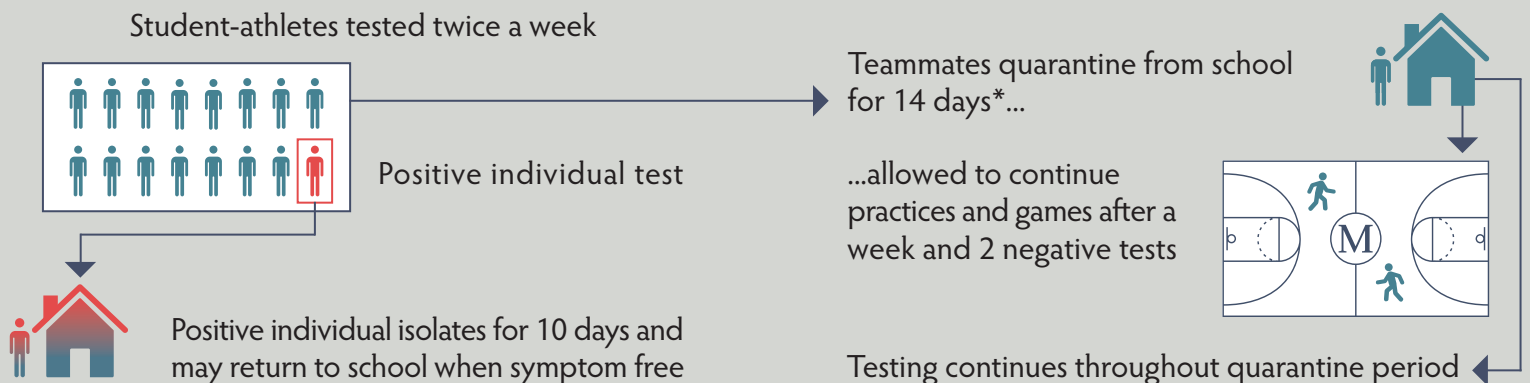

THE MEADOWS SCHOOL

Isolation & Quarantine Protocols

Upper School Student-Athletes in Season

10-day isolation period and 14-day quarantine period recommended by the Center for Disease Control.

*Options for earlier return to school, as outlined by the CDC and SNHD will be employed when practicable. The school will make every reasonable effort to provide testing on or around day 6 of quarantine, hoping to return students to class after the seventh day. If students remain without symptoms, students may be allowed to return after 10 days of quarantine. For more information, visit www.cdc.gov/coronavirus.