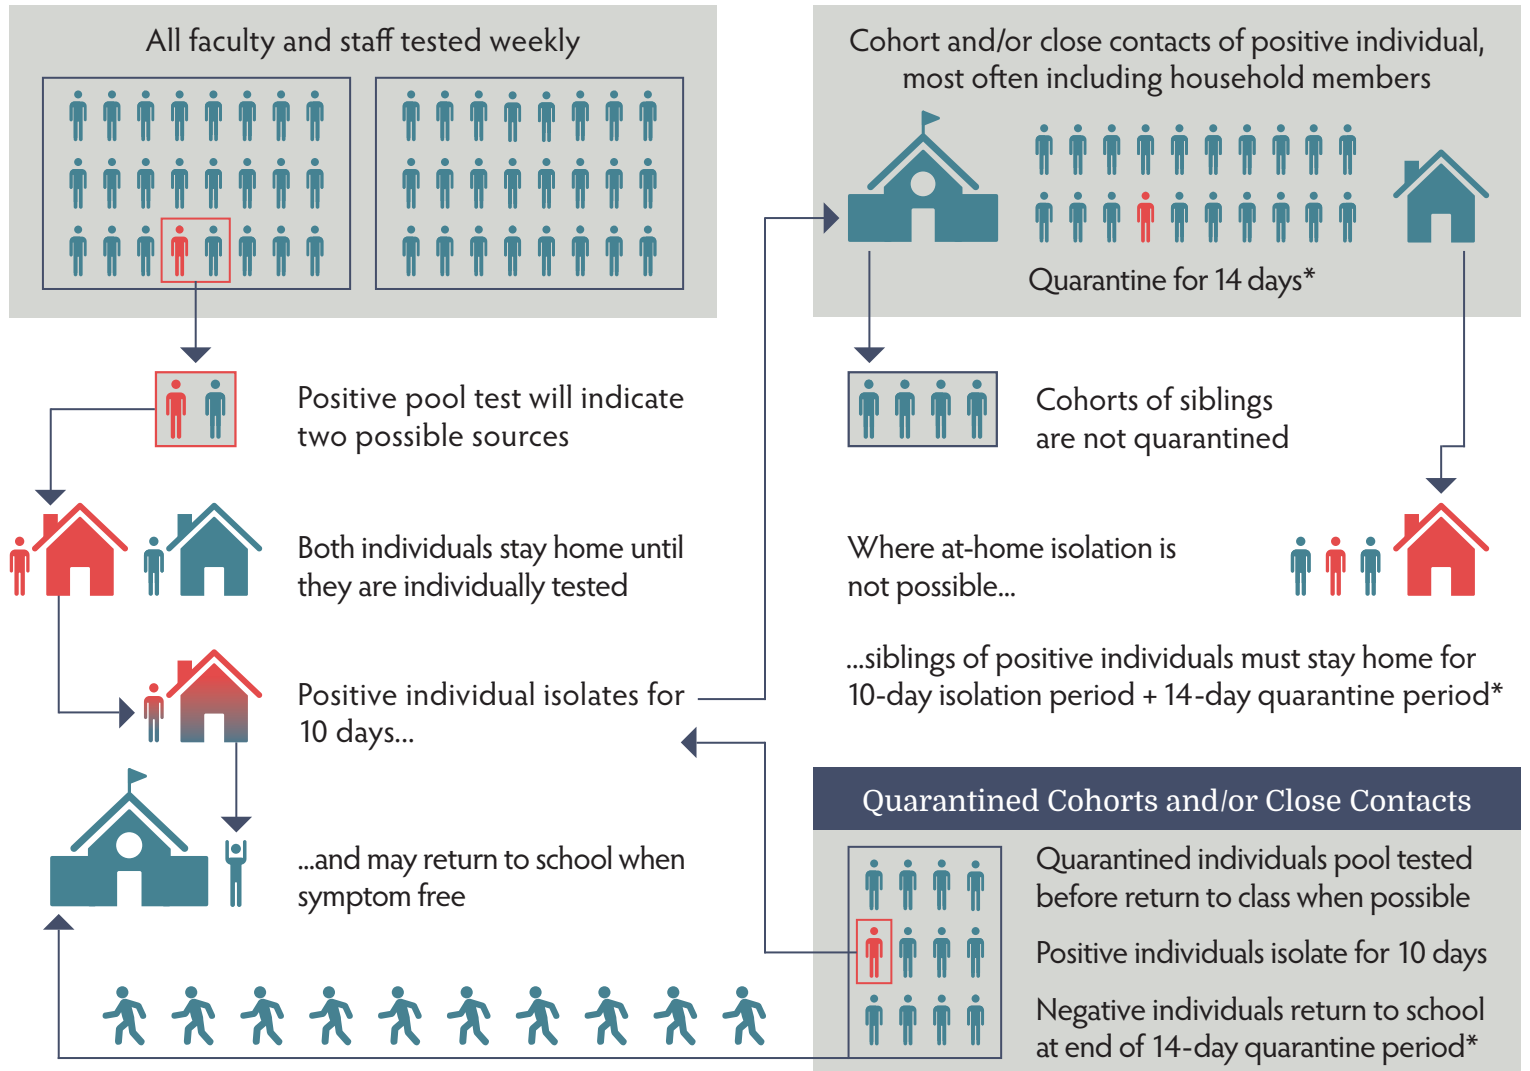

THE MEADOWS SCHOOL

Isolation & Quarantine Protocols

Upper School Student-Athletes in Season

10-day isolation period and 14-day quarantine period recommended by the Center for Disease Control.

*Options for earlier return to school, as outlined by the CDC and SNHD will be employed when practicable. The school will make every reasonable effort to provide testing on or around day 6 of quarantine, hoping to return students to class after the seventh day. If students remain without symptoms, students may be allowed to return after 10 days of quarantine. For more information, visit www.cdc.gov/coronavirus.