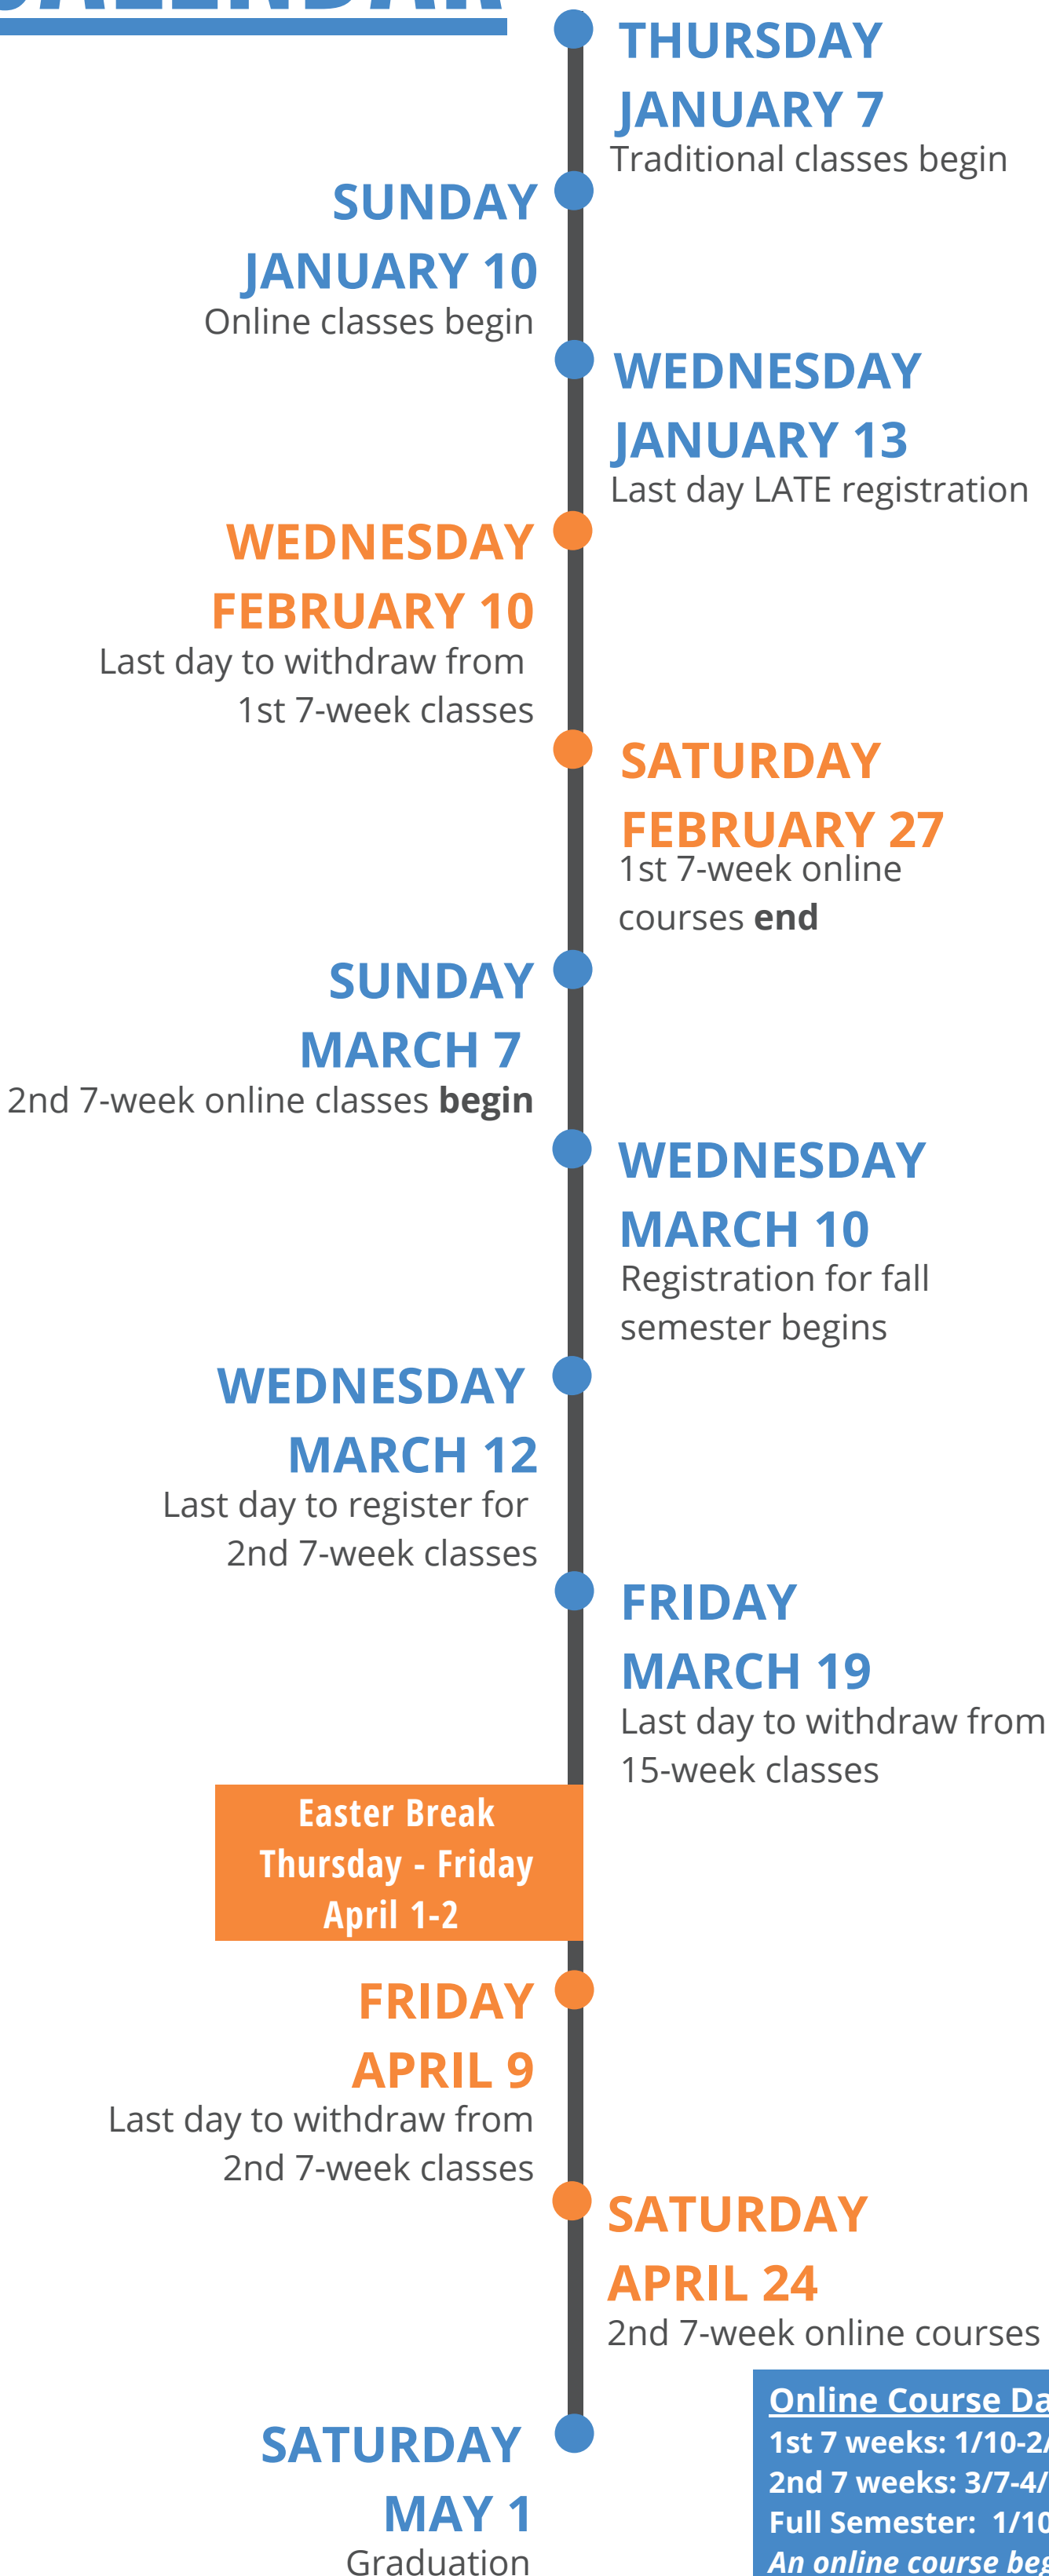

ACADEMIC CALENDAR

Online Course Dates:

1st 7 weeks: 1/10-2/27

2nd 7 weeks: 3/7-4/24

Full Semester: 1/10-4/24

An online course begins on Sunday and ends on Saturday at midnight (EST).

SPRING 2021