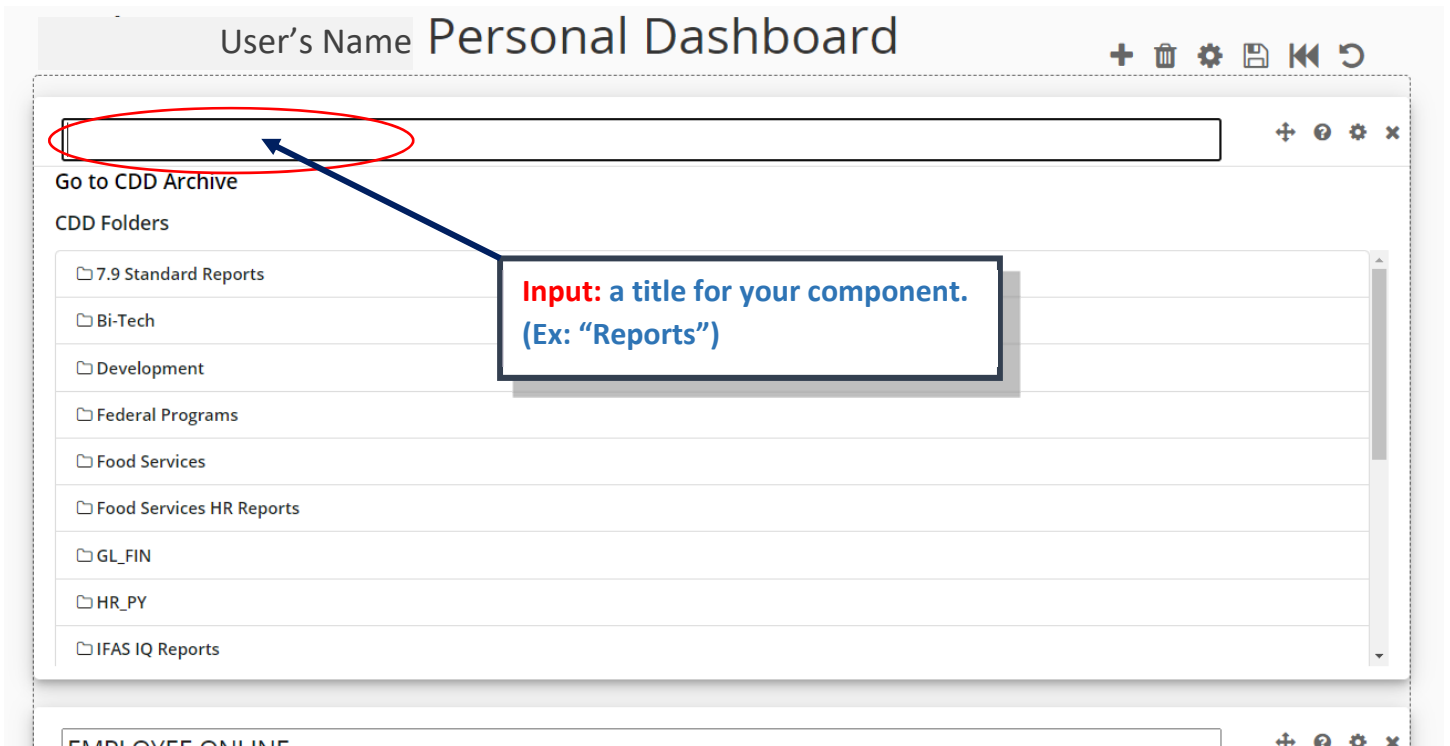

2020

HOW TO ADD “CDD REPORTS” TO DASHBOARD

MANUAL

BUSINESS SOFTWARE HELPDESK

Add Component Screen will populate.

The following message bar will populate.