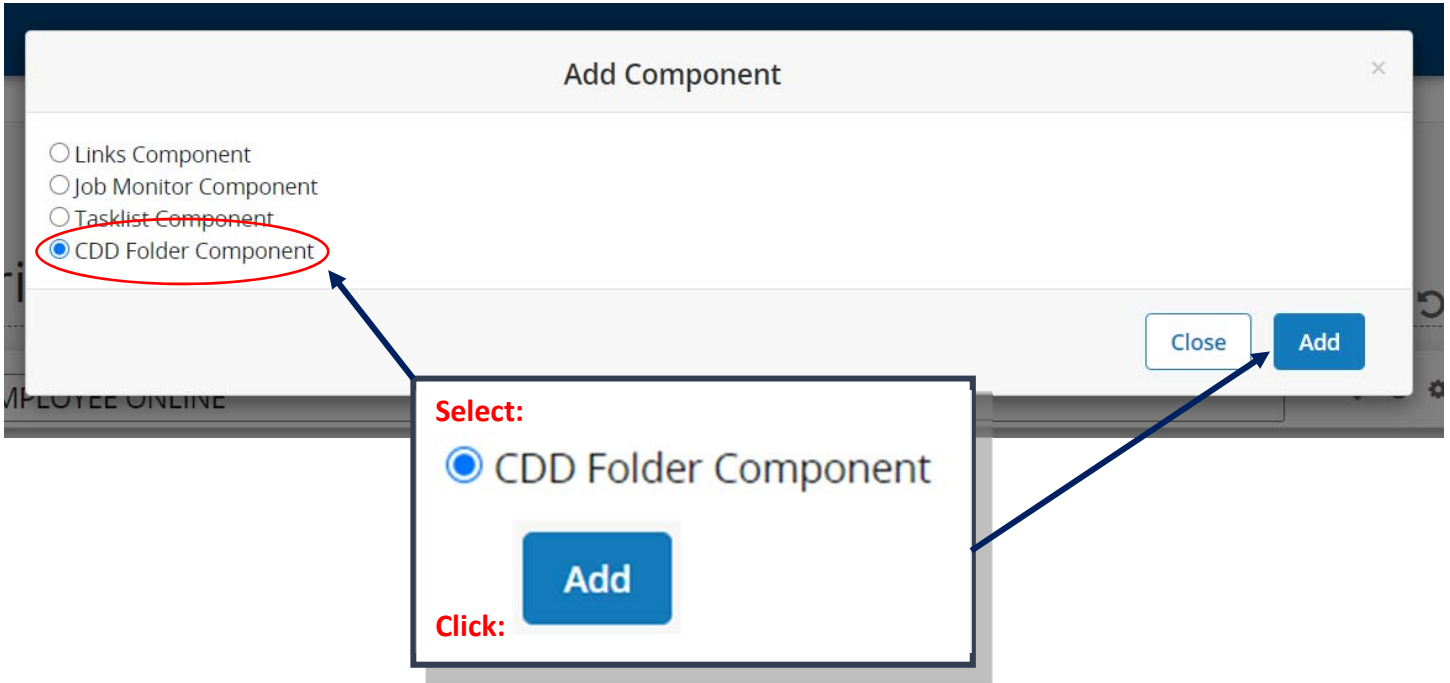

2020

HOW TO ADD “CDD REPORTS” TO DASHBOARD

MANUAL

BUSINESS SOFTWARE HELPDESK

Add Component Screen will populate.

The following message bar will populate.