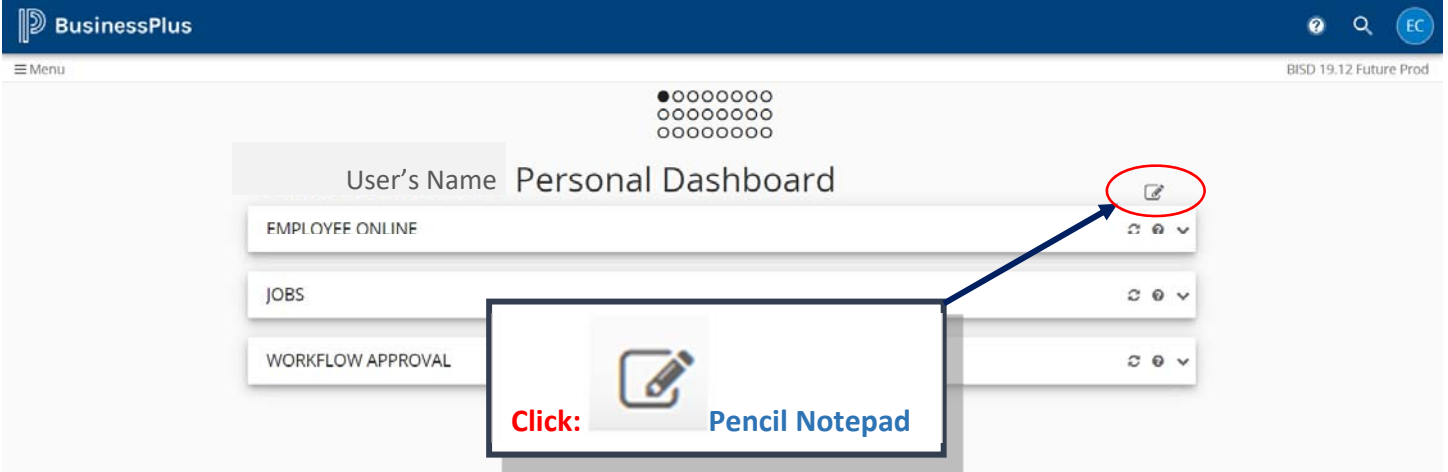

2020

HOW TO ADD “CDD REPORTS” TO DASHBOARD

MANUAL

BUSINESS SOFTWARE HELPDESK

Add Component Screen will populate.

The following message bar will populate.