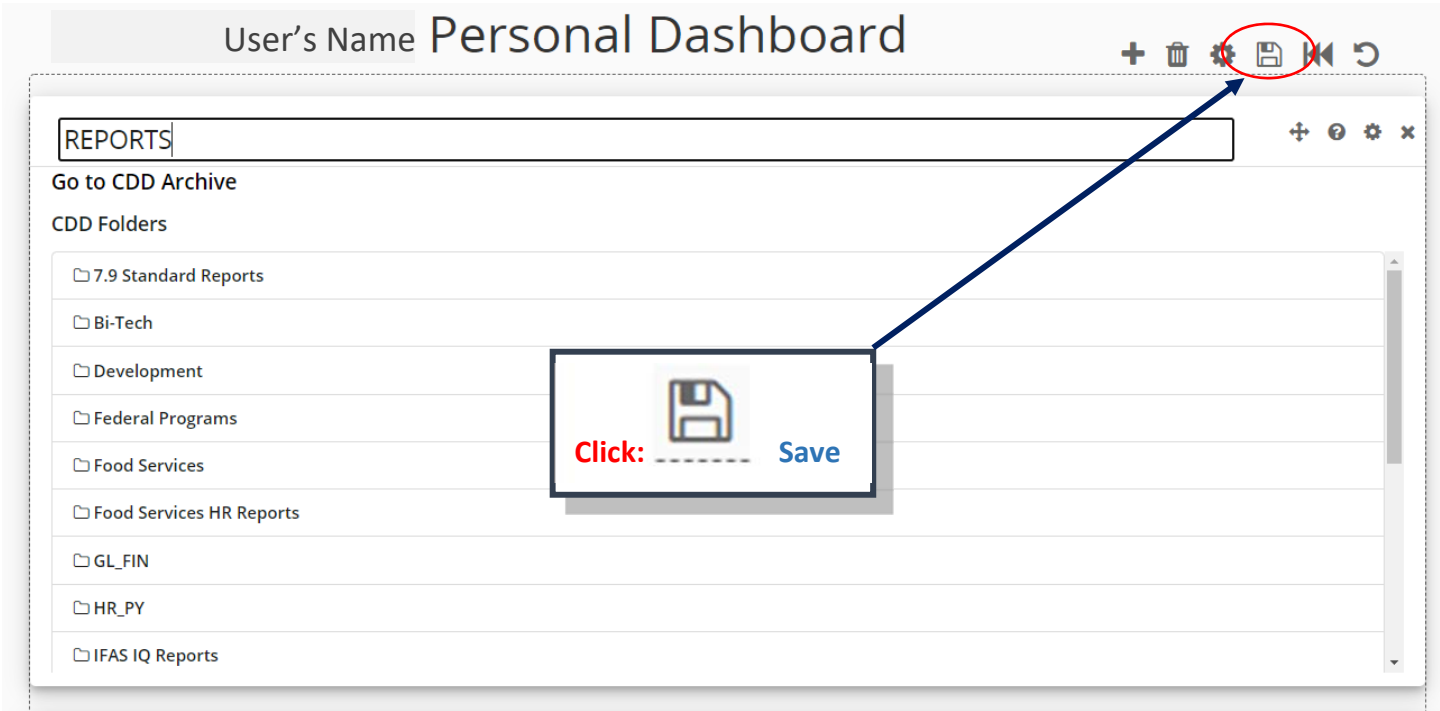

2020

HOW TO ADD “CDD REPORTS” TO DASHBOARD

MANUAL

BUSINESS SOFTWARE HELPDESK

Add Component Screen will populate.

The following message bar will populate.