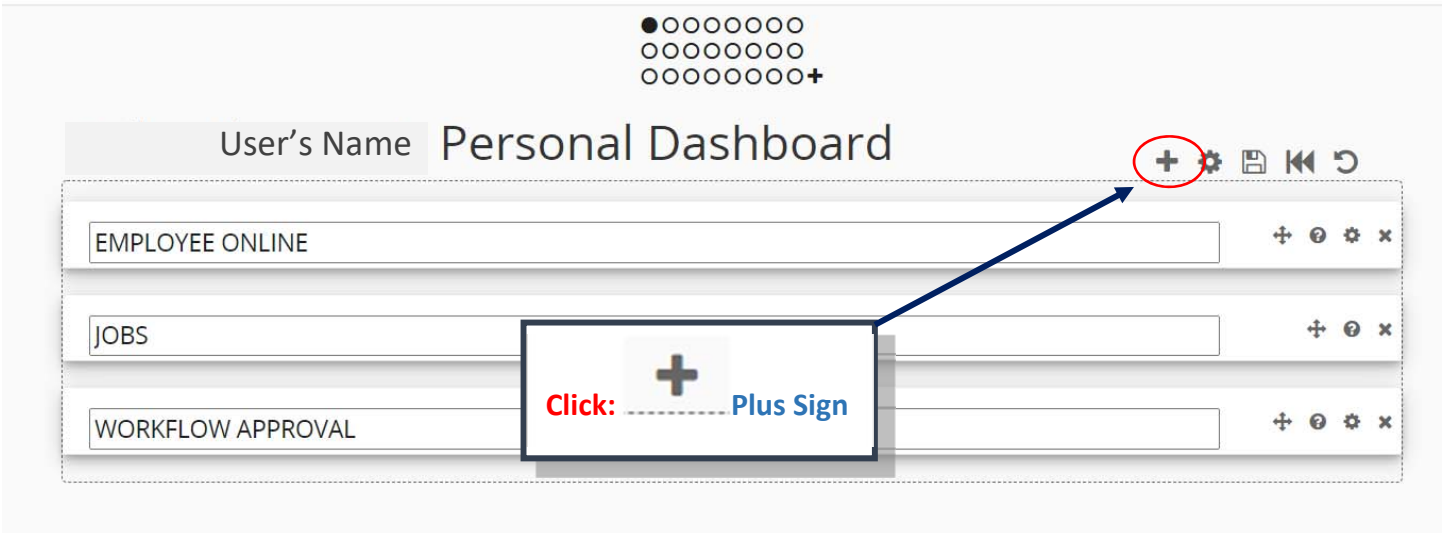

2020

HOW TO ADD “CDD REPORTS” TO DASHBOARD

MANUAL

BUSINESS SOFTWARE HELPDESK

Add Component Screen will populate.

The following message bar will populate.