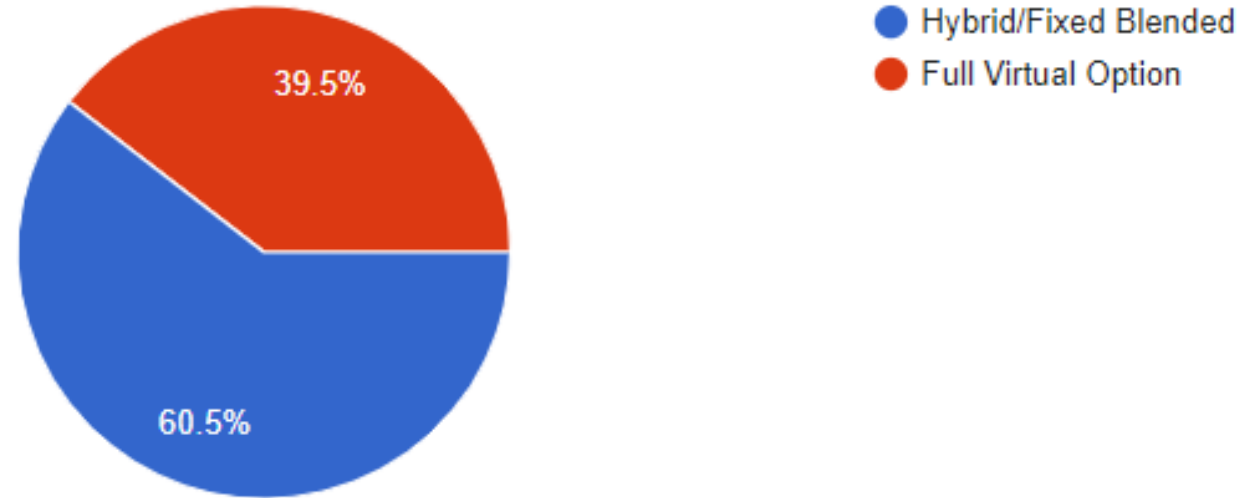

November 2020 Survey Data

Important to note: an estimated 1,571 responded to the survey leaving an estimated 800 who did not respond

Student's School

1,571 responses

- Yellowjacket Early Learning Center
- Boone Elementary
- Center Elementary
- Indian Creek Elementary
- Red Bridge Elementary
- Center Middle School
- Center High School
- Center Alternative School

November 2020 Survey Data

By checking the preference below, I understand I am officially requesting either the Hybrid/Fixed Blended Option or the Full Virtual Option.

1,571 responses

An estimated 950 students opted for the hybrid learning mode and 621 opted for the virtual learning mode