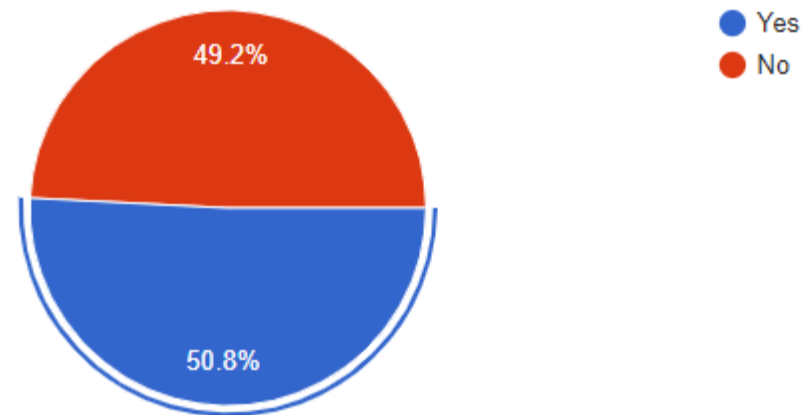

November 2020 Survey Data

It is our hope that parents and community members realize that we want ALL children in school now, but there are factors in the KC metro area that prevent that option from happening at this time. For future planning efforts, please indicate if you would support your student attending 100 % in-person learning during the pandemic?

1,571 responses

An estimated 798 replied “yes” and 773 replied “no”