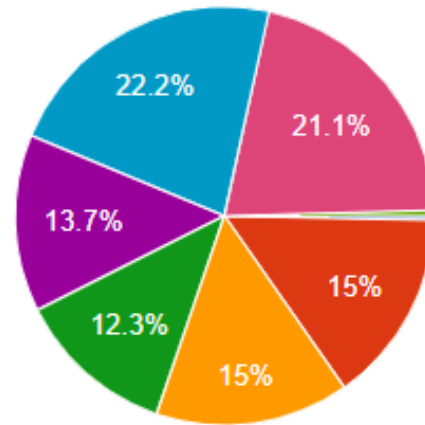

November 2020 Survey Data

Important to note: an estimated 1,571 responded to the survey leaving an estimated 800 who did not respond

Student's School

1,571 responses

- Yellowjacket Early Learning Center
- Boone Elementary
- Center Elementary
- Indian Creek Elementary
- Red Bridge Elementary
- Center Middle School
- Center High School
- Center Alternative School

November 2020 Survey Data

By checking the preference below, I understand I am officially requesting either the Hybrid/Fixed Blended Option or the Full Virtual Option.

1,571 responses

An estimated 950 students opted for the hybrid learning mode and 621 opted for the virtual learning mode