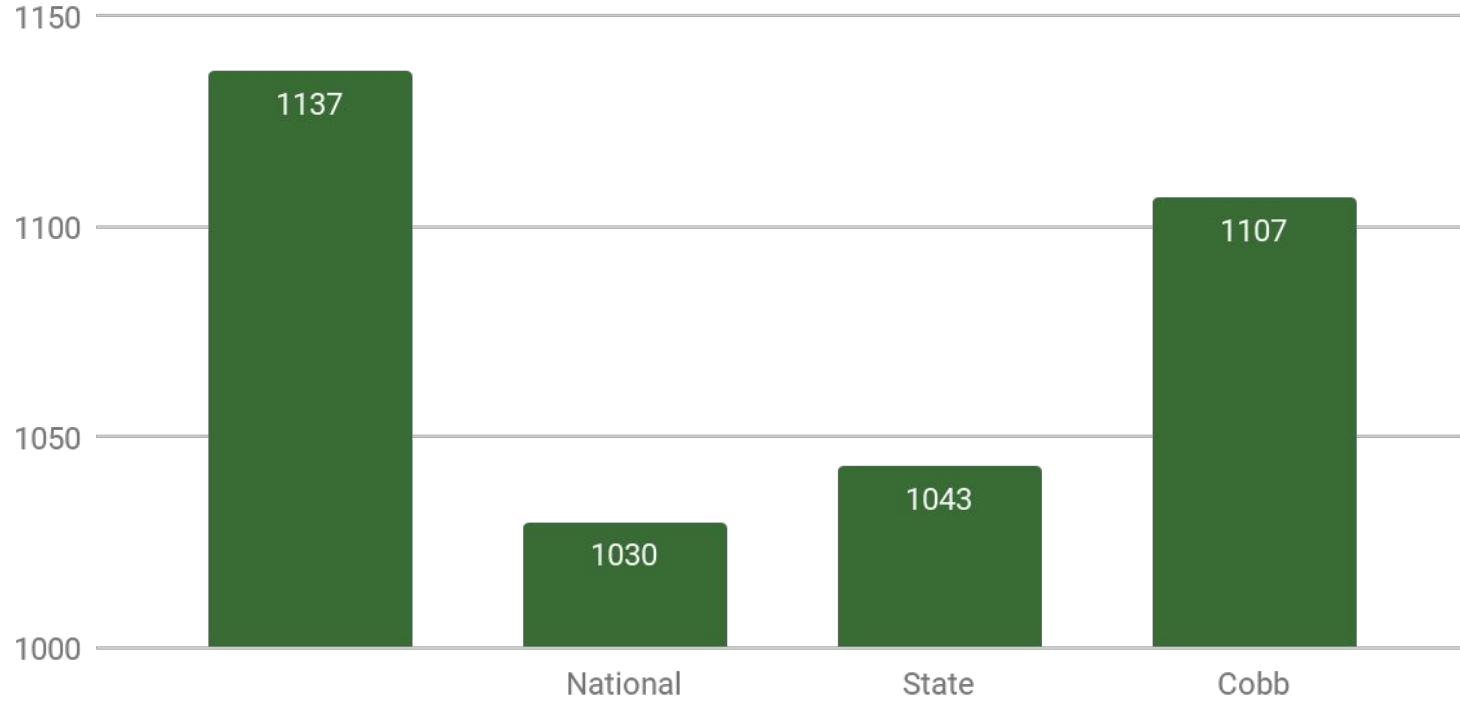

# SAT Score Comparison

2020

As of 2017 the SAT marker changed from 2400 to 1600

# ACT Score Comparison

2020