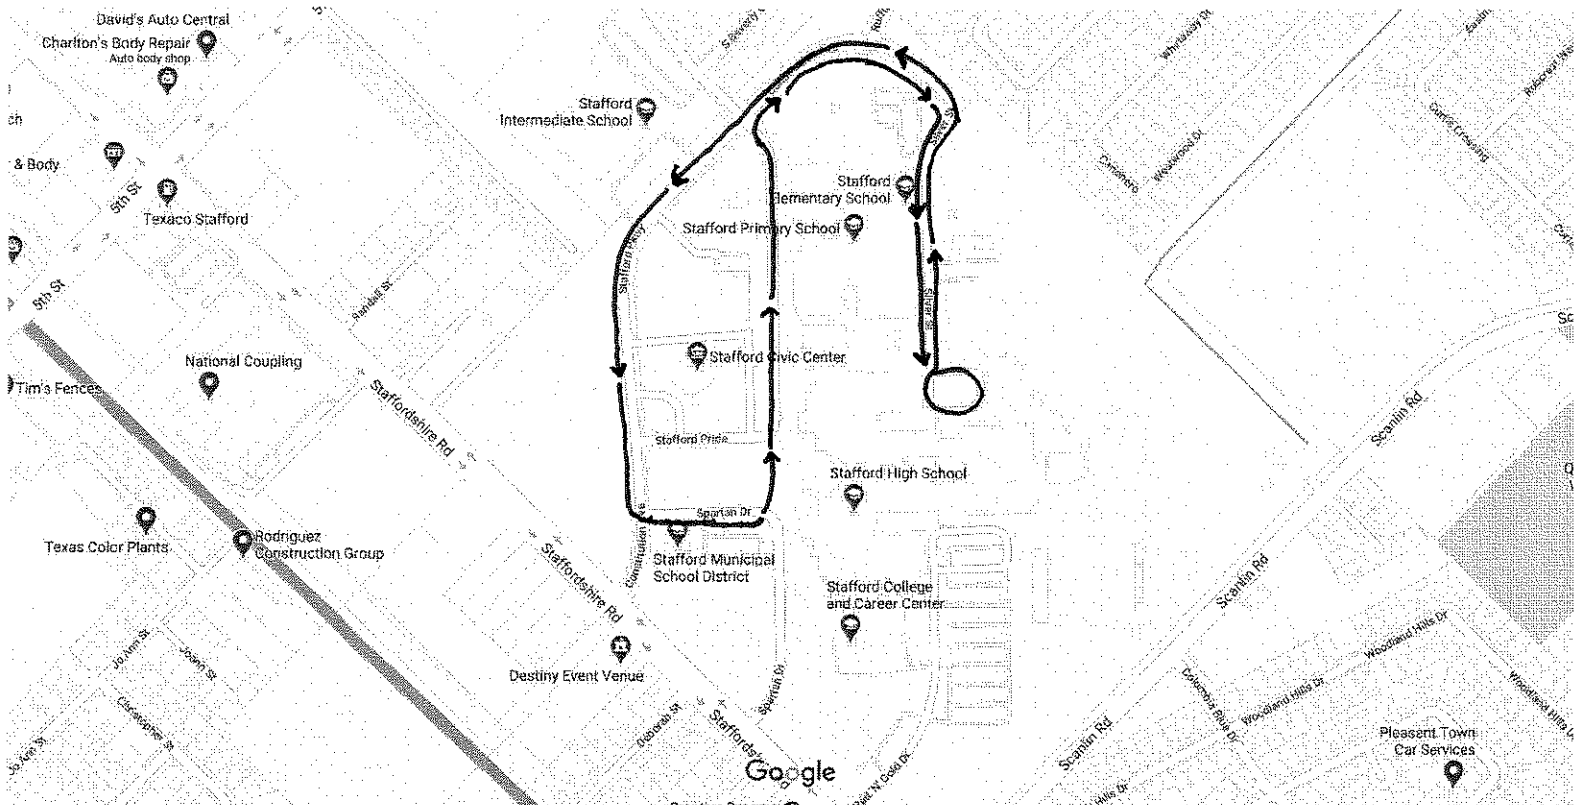

1. Route will begin at the SMSD bus ramp on Silver Street
2. Route will continue on Constitution Ave. and Stafford Pkwy
3. Route will turn left onto Spartan Drive from Stafford Pkwy
4. Route will turn left at the end of Spartan Drive
5. Route will turn right onto Constitution from Stafford Pride
6. Route will end at the SMSD bus ramp on Silver Street

MANNED ROAD CLOSURES AT:

- 1) CONSTITUTION/RUFFIAN
- 2) CONSTITUTION/STAFFORD PRIDE
- 3) CONSTITUTION/STAFFORDSHIRE