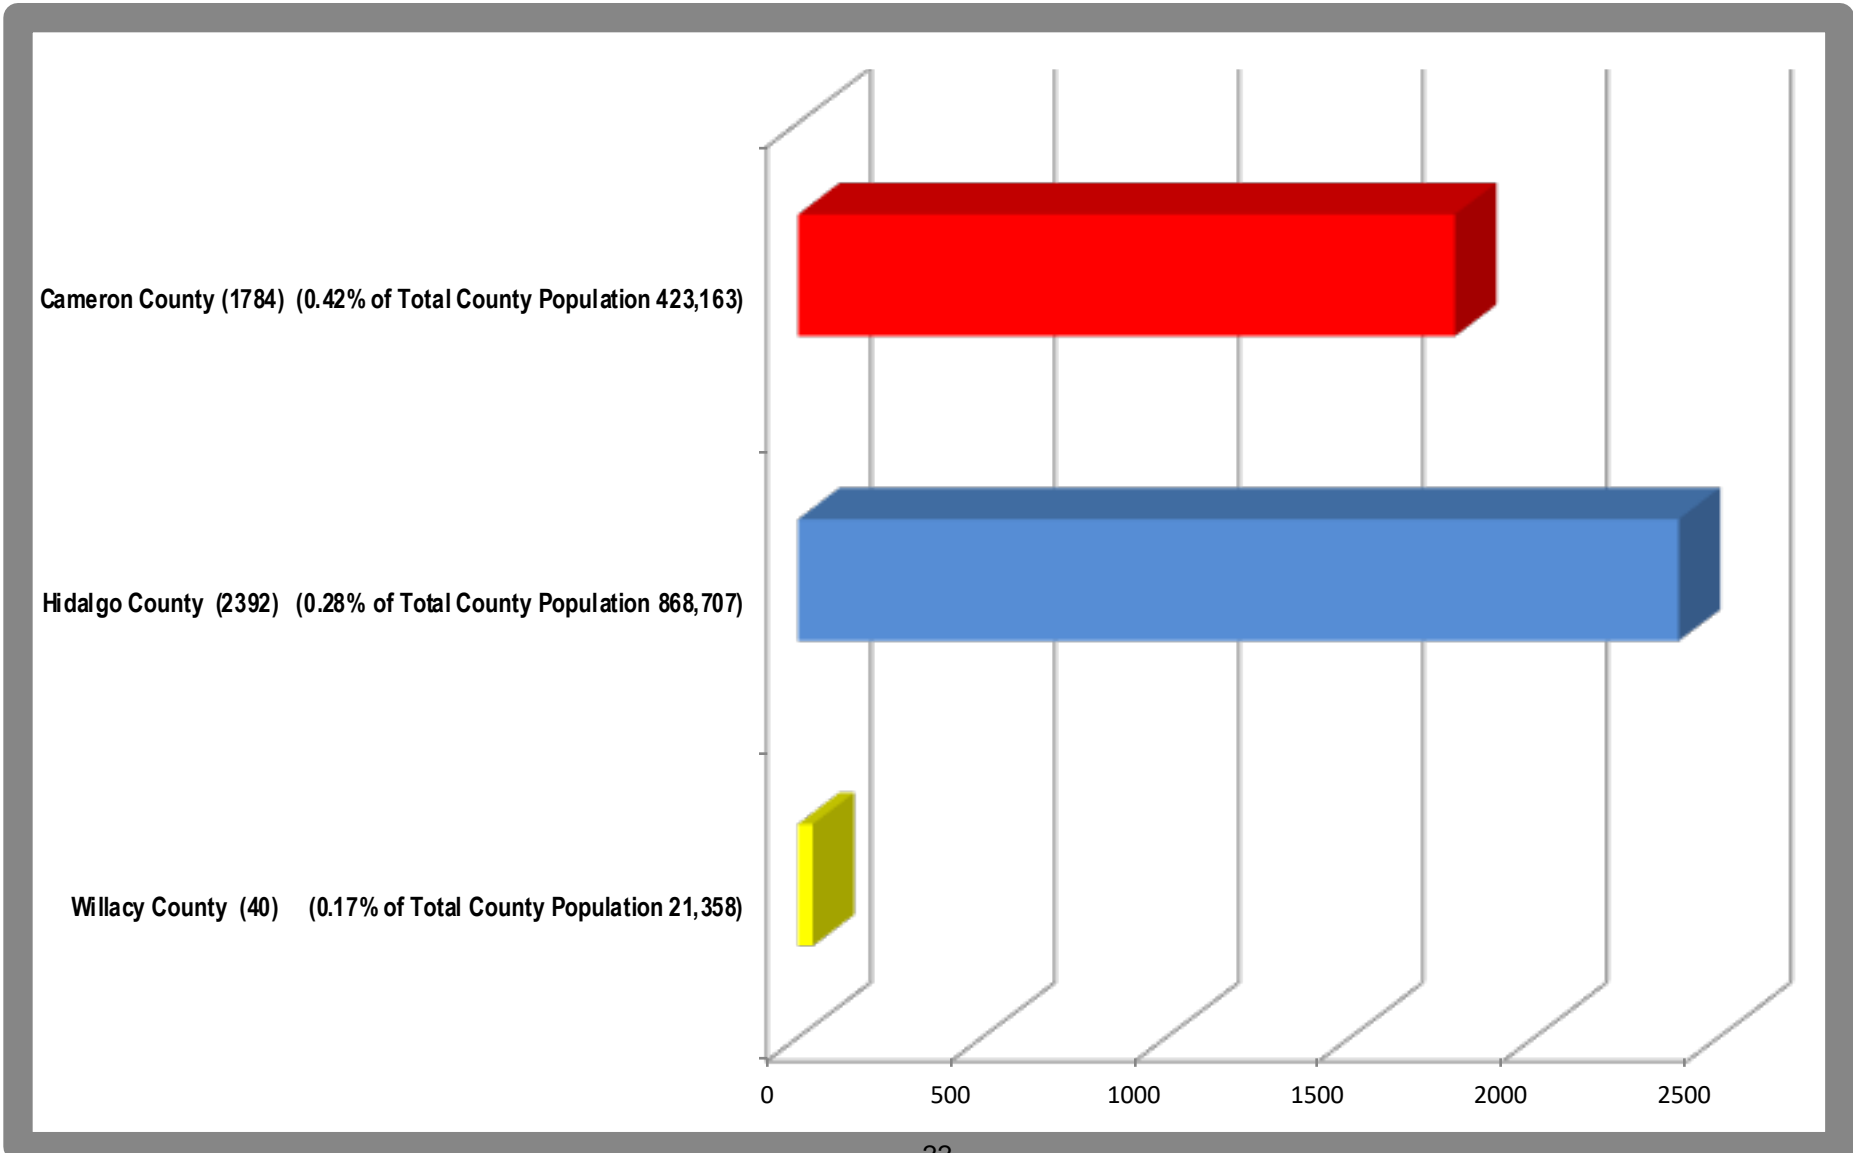

South Texas Independent School District
DISTRICT WIDE
Students by County

As of: September 11, 2020

Total Enrollment: 4216

**South Texas Independent School District
Students by Home District
Cameron County (1784)**

**South Texas Independent School District
Students by Home District
Hidalgo County (2392)**

**South Texas Independent School District
Students by Home District
Willacy County (40)**

**South Texas Independent School District
District Wide Students
by Home District**

As of: September 11, 2020

Total Enrollment: 4216

**South Texas Independent School District
 South Texas ISD World Scholars
 Students by Home District**

As of: September 11, 2020

Total Enrollment: 559

South Texas Independent School District
South Texas ISD Medical Professions
Students by Home District