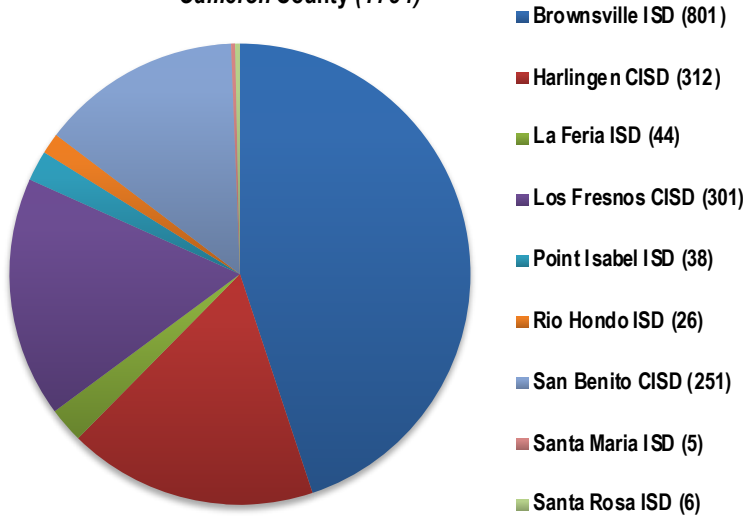

South Texas Independent School District
DISTRICT WIDE
Students by County

As of: September 11, 2020

Total Enrollment: 4216

**South Texas Independent School District
Students by Home District
Cameron County (1784)**

**South Texas Independent School District
Students by Home District
Hidalgo County (2392)**

**South Texas Independent School District
Students by Home District
Willacy County (40)**

**South Texas Independent School District
District Wide Students
by Home District**

As of: September 11, 2020

Total Enrollment: 4216

**South Texas Independent School District
 South Texas ISD World Scholars
 Students by Home District**

As of: September 11, 2020

Total Enrollment: 559

South Texas Independent School District
South Texas ISD Medical Professions
Students by Home District