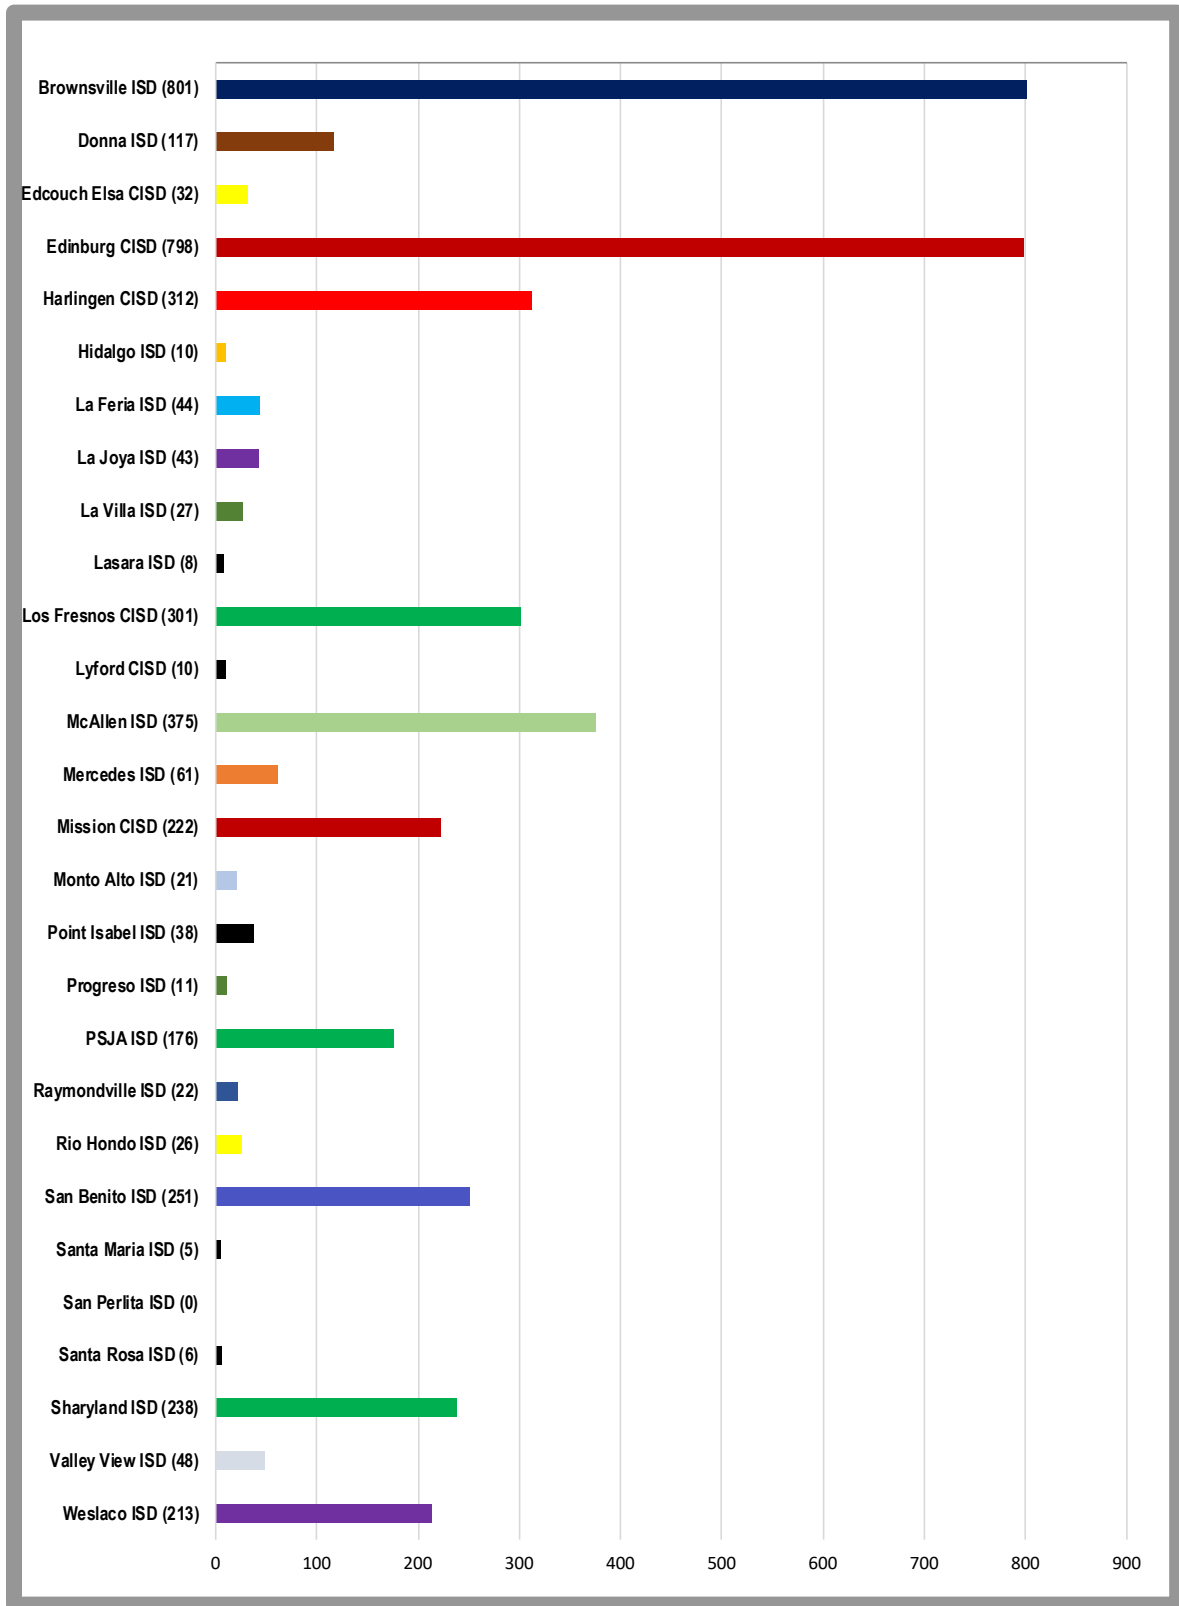

South Texas Independent School District
DISTRICT WIDE
Students by County

As of: September 11, 2020

Total Enrollment: 4216

**South Texas Independent School District
Students by Home District
Cameron County (1784)**

**South Texas Independent School District
Students by Home District
Hidalgo County (2392)**

**South Texas Independent School District
Students by Home District
Willacy County (40)**

**South Texas Independent School District
District Wide Students
by Home District**

As of: September 11, 2020

Total Enrollment: 4216

**South Texas Independent School District
 South Texas ISD World Scholars
 Students by Home District**

As of: September 11, 2020

Total Enrollment: 559

South Texas Independent School District
South Texas ISD Medical Professions
Students by Home District