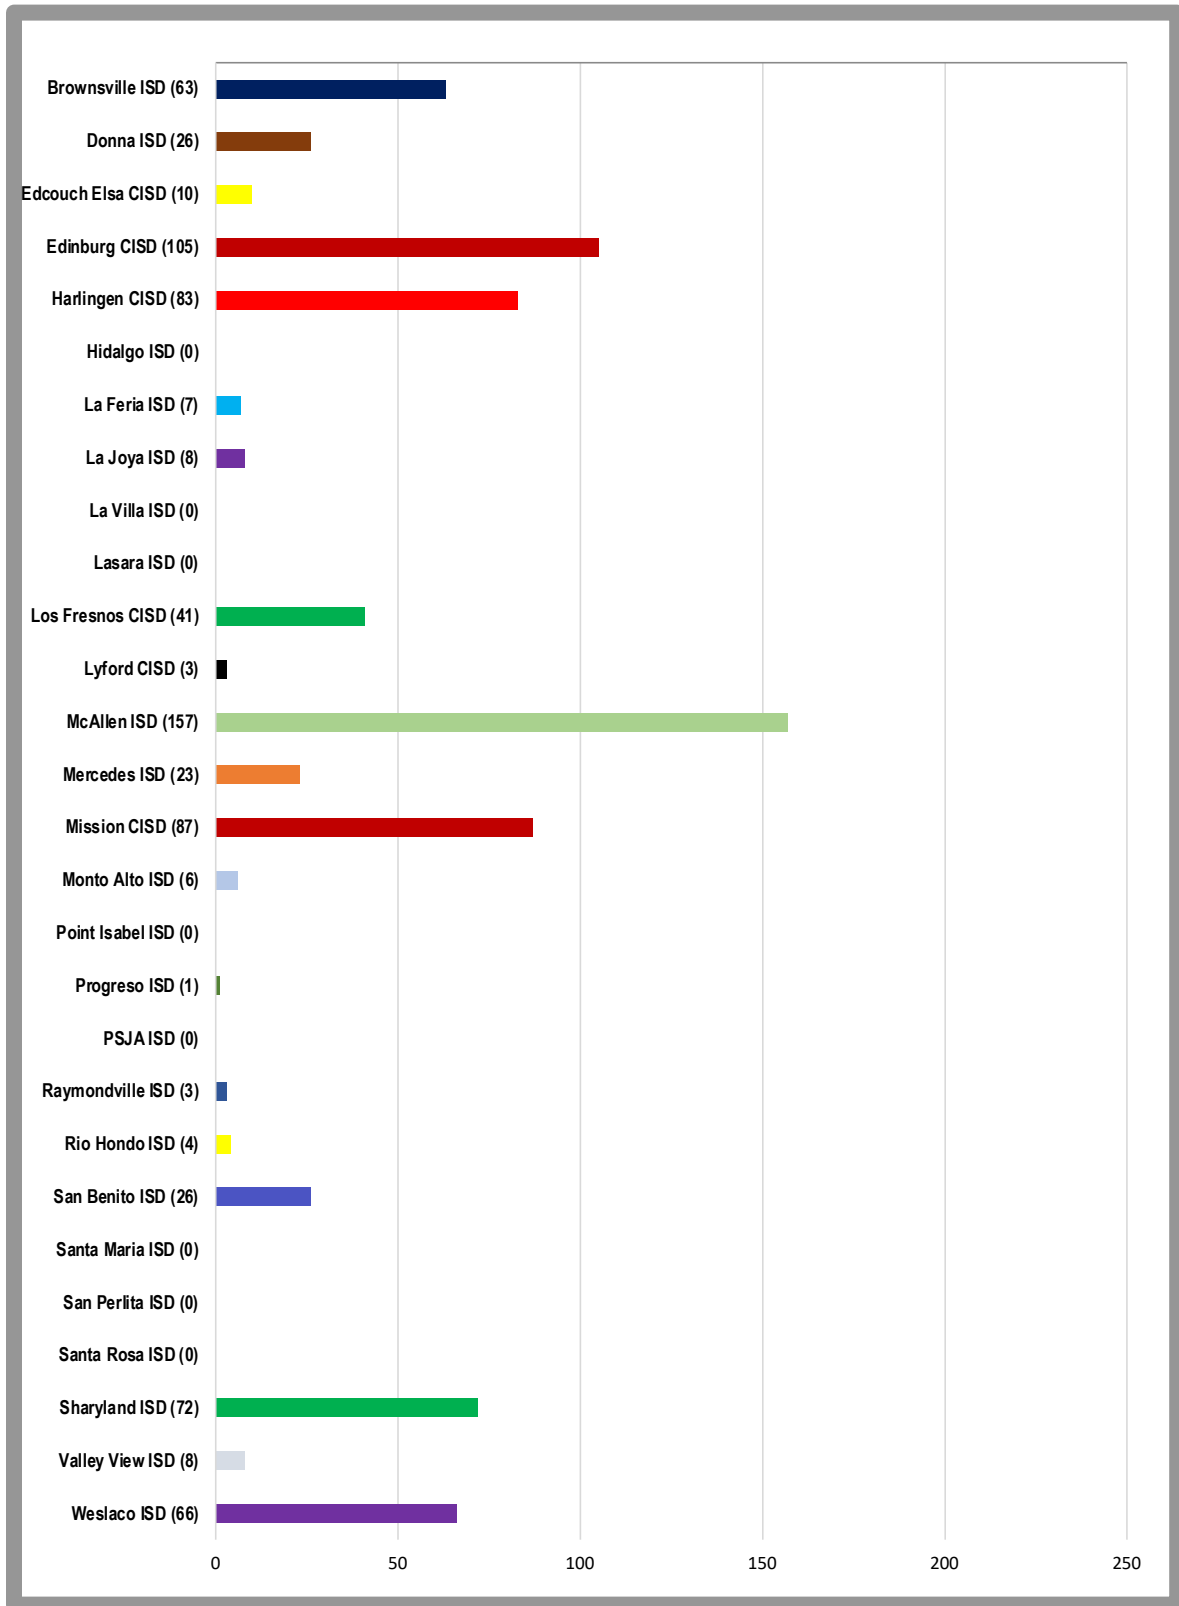

South Texas Independent School District
South Texas ISD Science Academy
Students by Home District

As of: September 11, 2020

Total Enrollment: 799