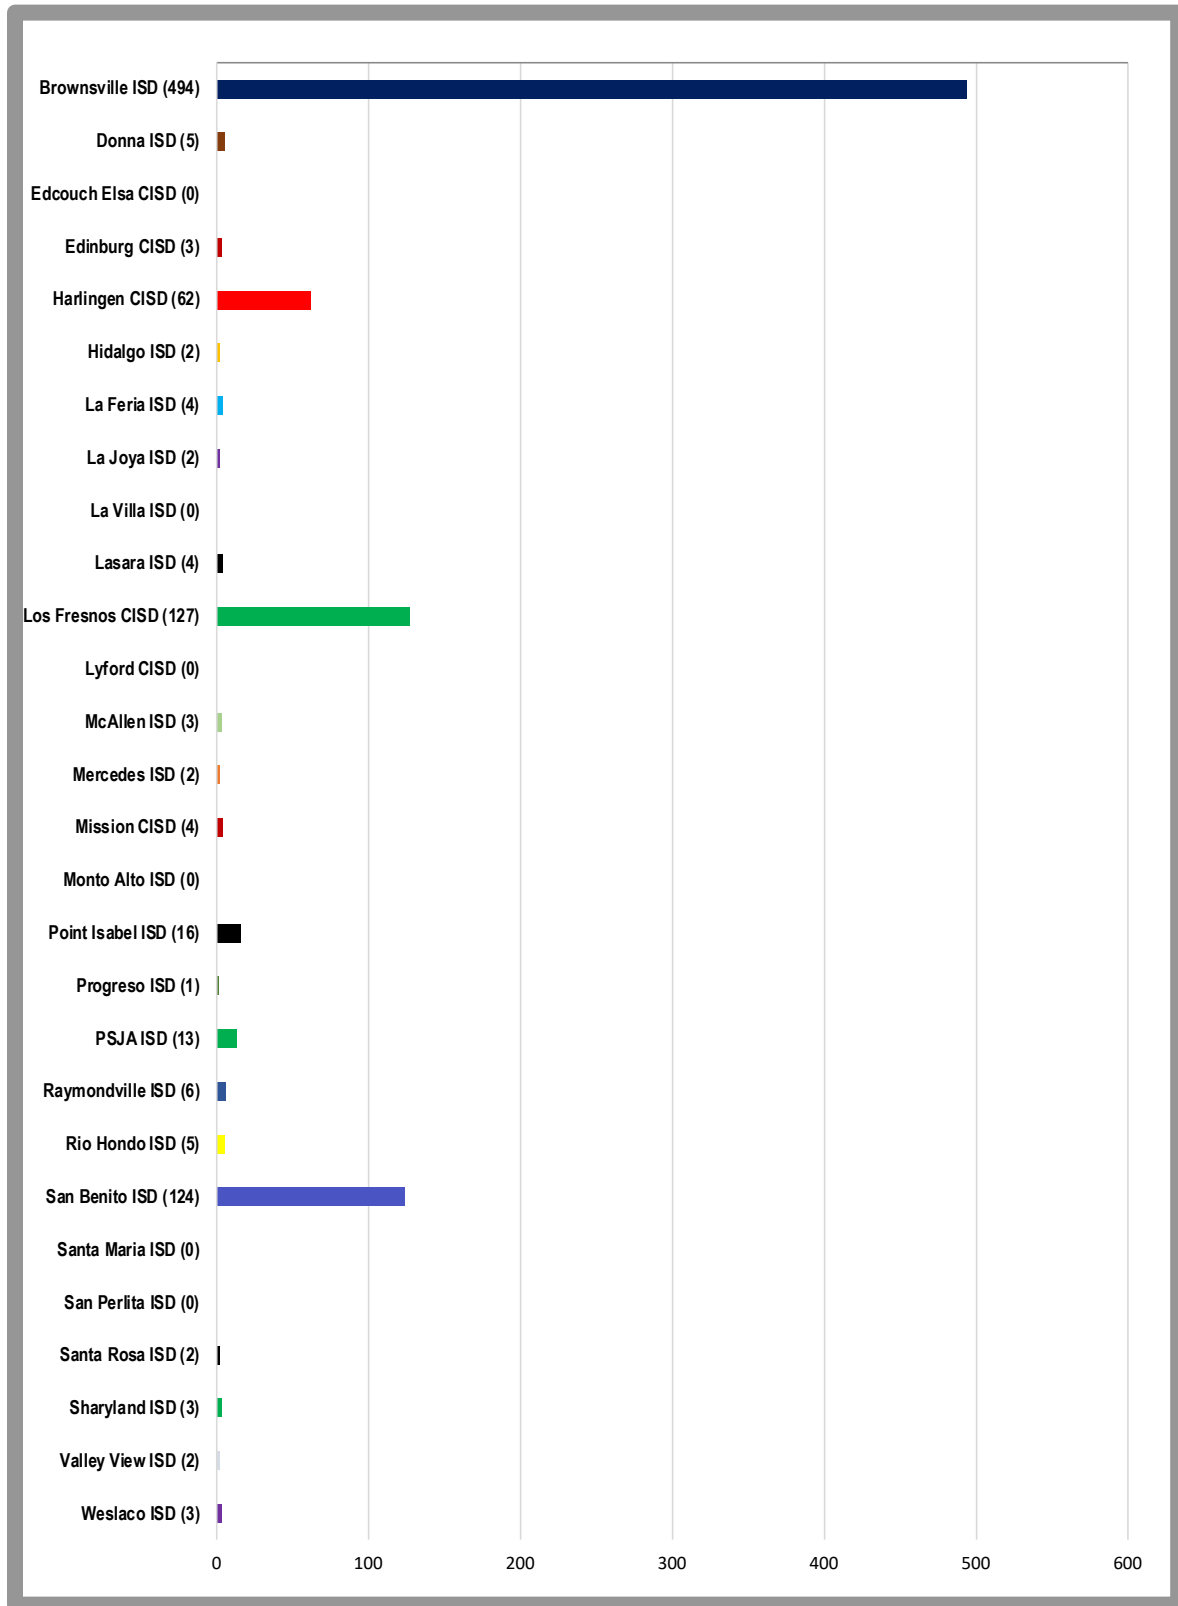

South Texas Independent School District
South Texas ISD Medical Professions
Students by Home District

As of: September 11, 2020

Total Enrollment: 887