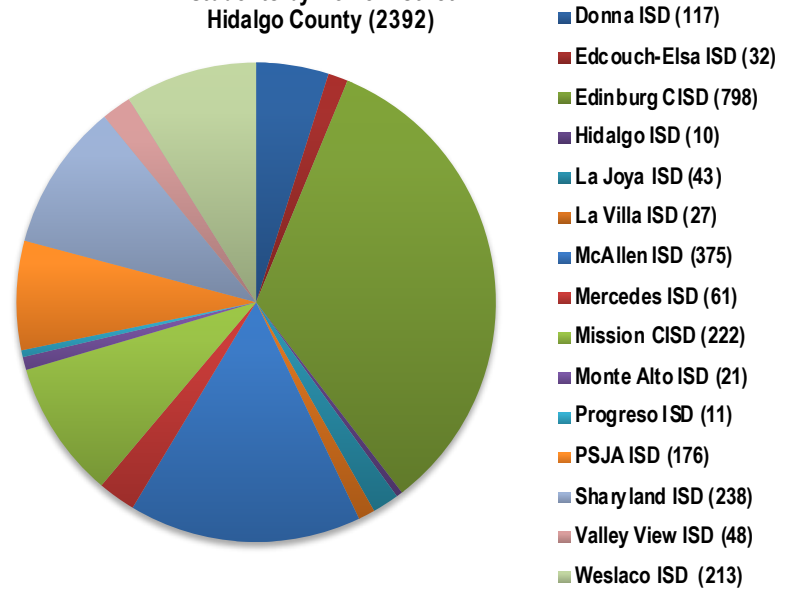

South Texas Independent School District
DISTRICT WIDE
Students by County

As of: September 11, 2020

Total Enrollment: 4216

**South Texas Independent School District
Students by Home District
Cameron County (1784)**

**South Texas Independent School District
Students by Home District
Hidalgo County (2392)**

**South Texas Independent School District
Students by Home District
Willacy County (40)**

**South Texas Independent School District
District Wide Students
by Home District**

As of: September 11, 2020

Total Enrollment: 4216

**South Texas Independent School District
 South Texas ISD World Scholars
 Students by Home District**

As of: September 11, 2020

Total Enrollment: 559

South Texas Independent School District
South Texas ISD Medical Professions
Students by Home District