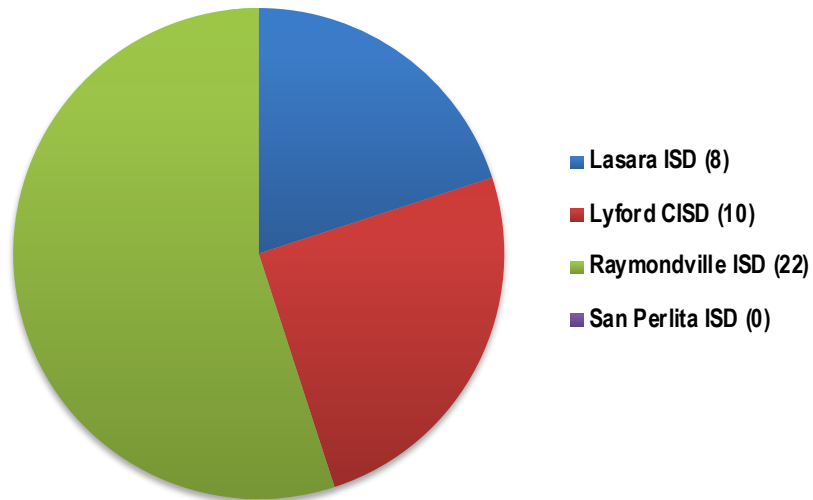

South Texas Independent School District
DISTRICT WIDE
Students by County

As of: September 11, 2020

Total Enrollment: 4216

**South Texas Independent School District
Students by Home District
Cameron County (1784)**

**South Texas Independent School District
Students by Home District
Hidalgo County (2392)**

**South Texas Independent School District
Students by Home District
Willacy County (40)**

**South Texas Independent School District
District Wide Students
by Home District**

As of: September 11, 2020

Total Enrollment: 4216

**South Texas Independent School District
 South Texas ISD World Scholars
 Students by Home District**

As of: September 11, 2020

Total Enrollment: 559

South Texas Independent School District
South Texas ISD Medical Professions
Students by Home District