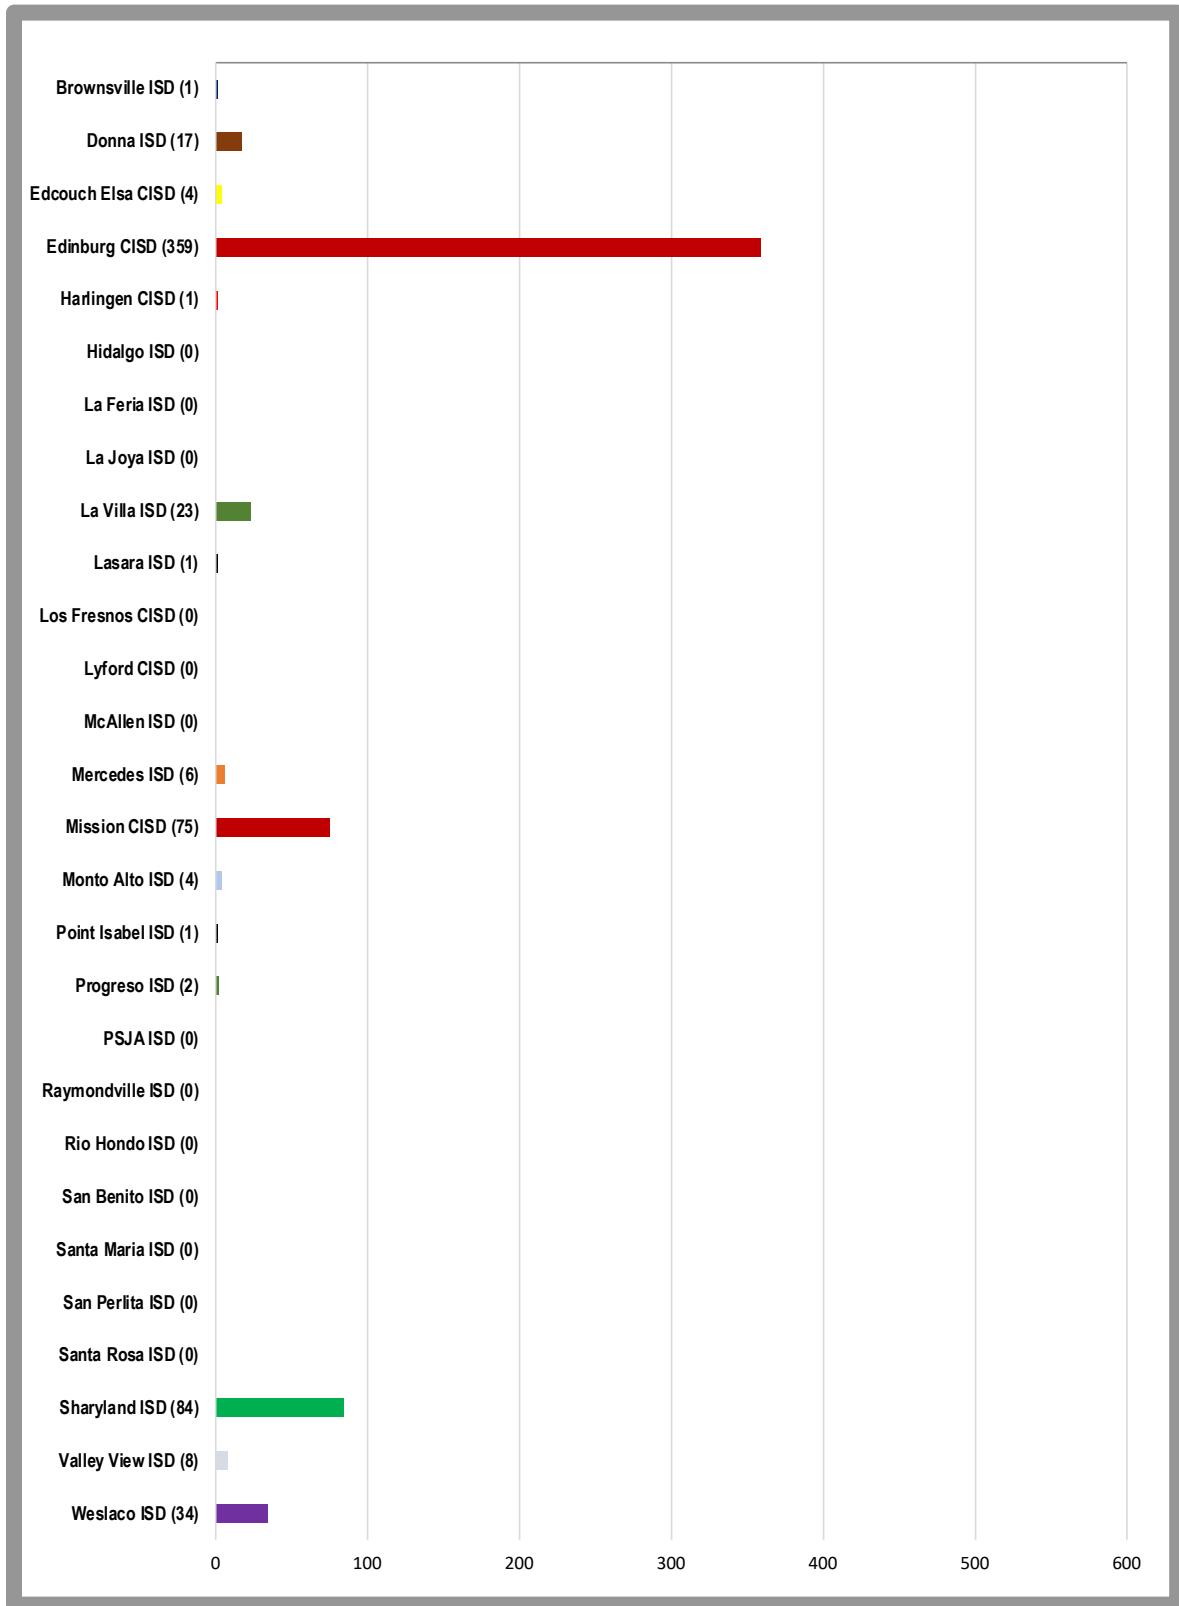

South Texas Independent School District
DISTRICT WIDE
Students by County

As of: September 11, 2020

Total Enrollment: 4216

**South Texas Independent School District
Students by Home District
Cameron County (1784)**

As of: September 11, 2020

Total Enrollment: 799

South Texas Independent School District
South Texas ISD Preparatory Students
by Home District

As of: September 11, 2020

Total Enrollment: 620

South Texas Independent School District
South Texas ISD Rising Scholars Academy
Students by Home District