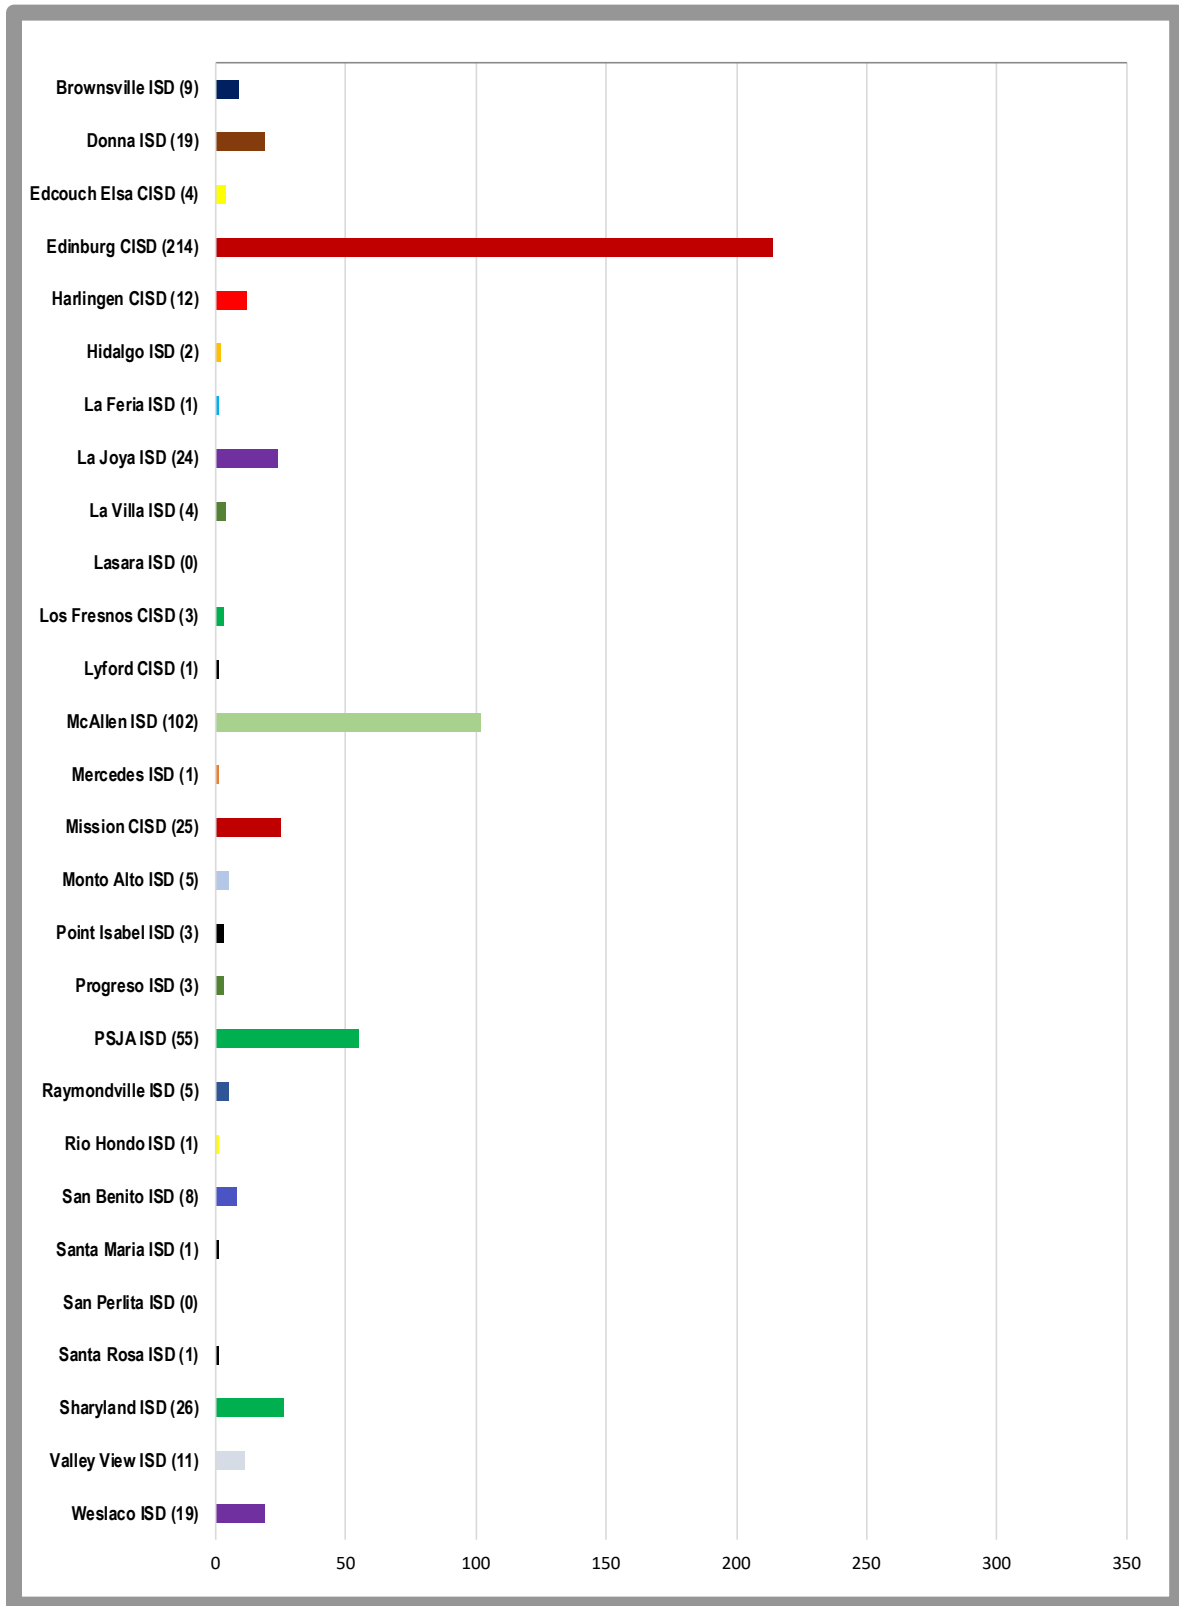

South Texas Independent School District
DISTRICT WIDE
Students by County

As of: September 11, 2020

Total Enrollment: 4216

**South Texas Independent School District
Students by Home District
Cameron County (1784)**

**South Texas Independent School District
Students by Home District
Hidalgo County (2392)**

**South Texas Independent School District
Students by Home District
Willacy County (40)**

**South Texas Independent School District
District Wide Students
by Home District**

As of: September 11, 2020

Total Enrollment: 4216

**South Texas Independent School District
 South Texas ISD World Scholars
 Students by Home District**

As of: September 11, 2020

Total Enrollment: 559

South Texas Independent School District
South Texas ISD Medical Professions
Students by Home District