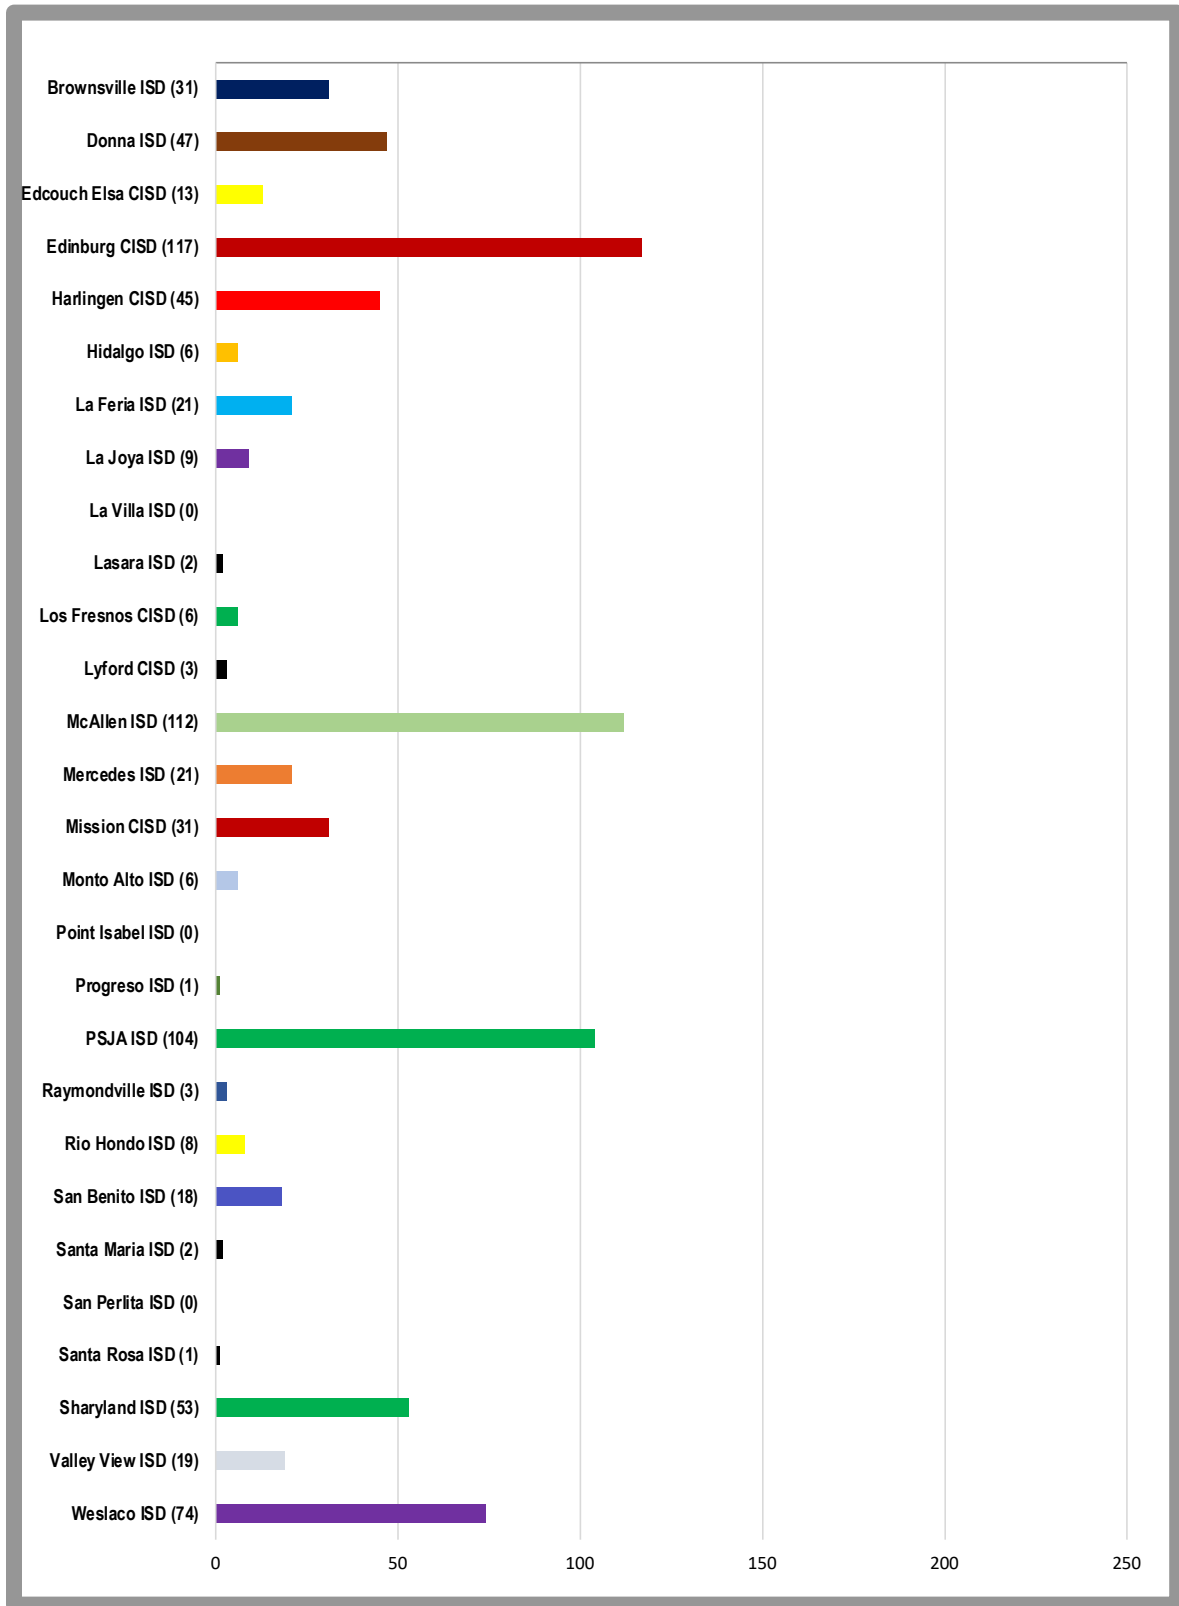

South Texas Independent School District
DISTRICT WIDE
Students by County

As of: September 11, 2020

Total Enrollment: 4216

**South Texas Independent School District
Students by Home District
Cameron County (1784)**

As of: September 11, 2020

Total Enrollment: 887

South Texas Independent School District
South Texas ISD Health Professions
Students by Home District

As of: September 11, 2020

Total Enrollment: 753

South Texas Independent School District
South Texas ISD Science Academy
Students by Home District