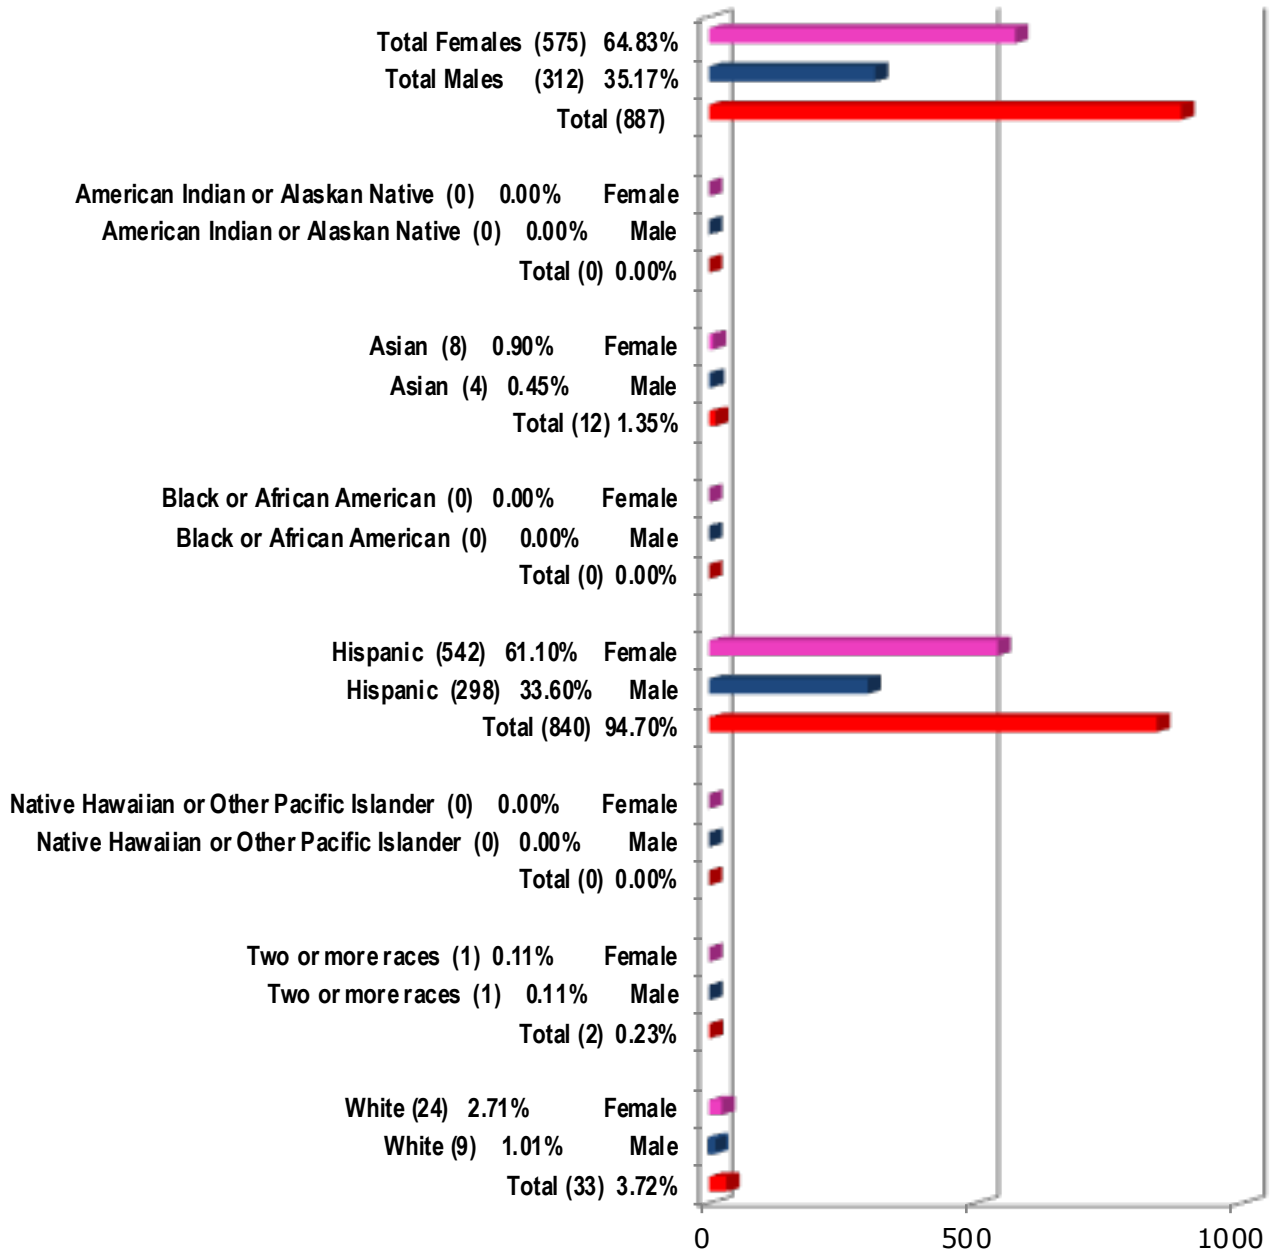

**South Texas Independent School District
District Wide
Students by Gender and Ethnicity
for 2020-2021 School Year**

As of: September 11, 2020

Total Enrollment: 4216

**South Texas Independent School District
 South Texas World Scholars
 Students by Gender and Ethnicity
 for 2020-2021 School Year**

As of: September 11, 2020

Total Enrollment: 559

**South Texas Independent School District
 South Texas Medical Professions
 Students by Gender and Ethnicity
 for 2020-2021 School Year**

As of: September 11, 2020

Total Enrollment: 887

**South Texas Independent School District
 South Texas Health Professions
 Students by Gender and Ethnicity
 for 2020-2021 School Year**

As of: September 11, 2020

Total Enrollment: 753