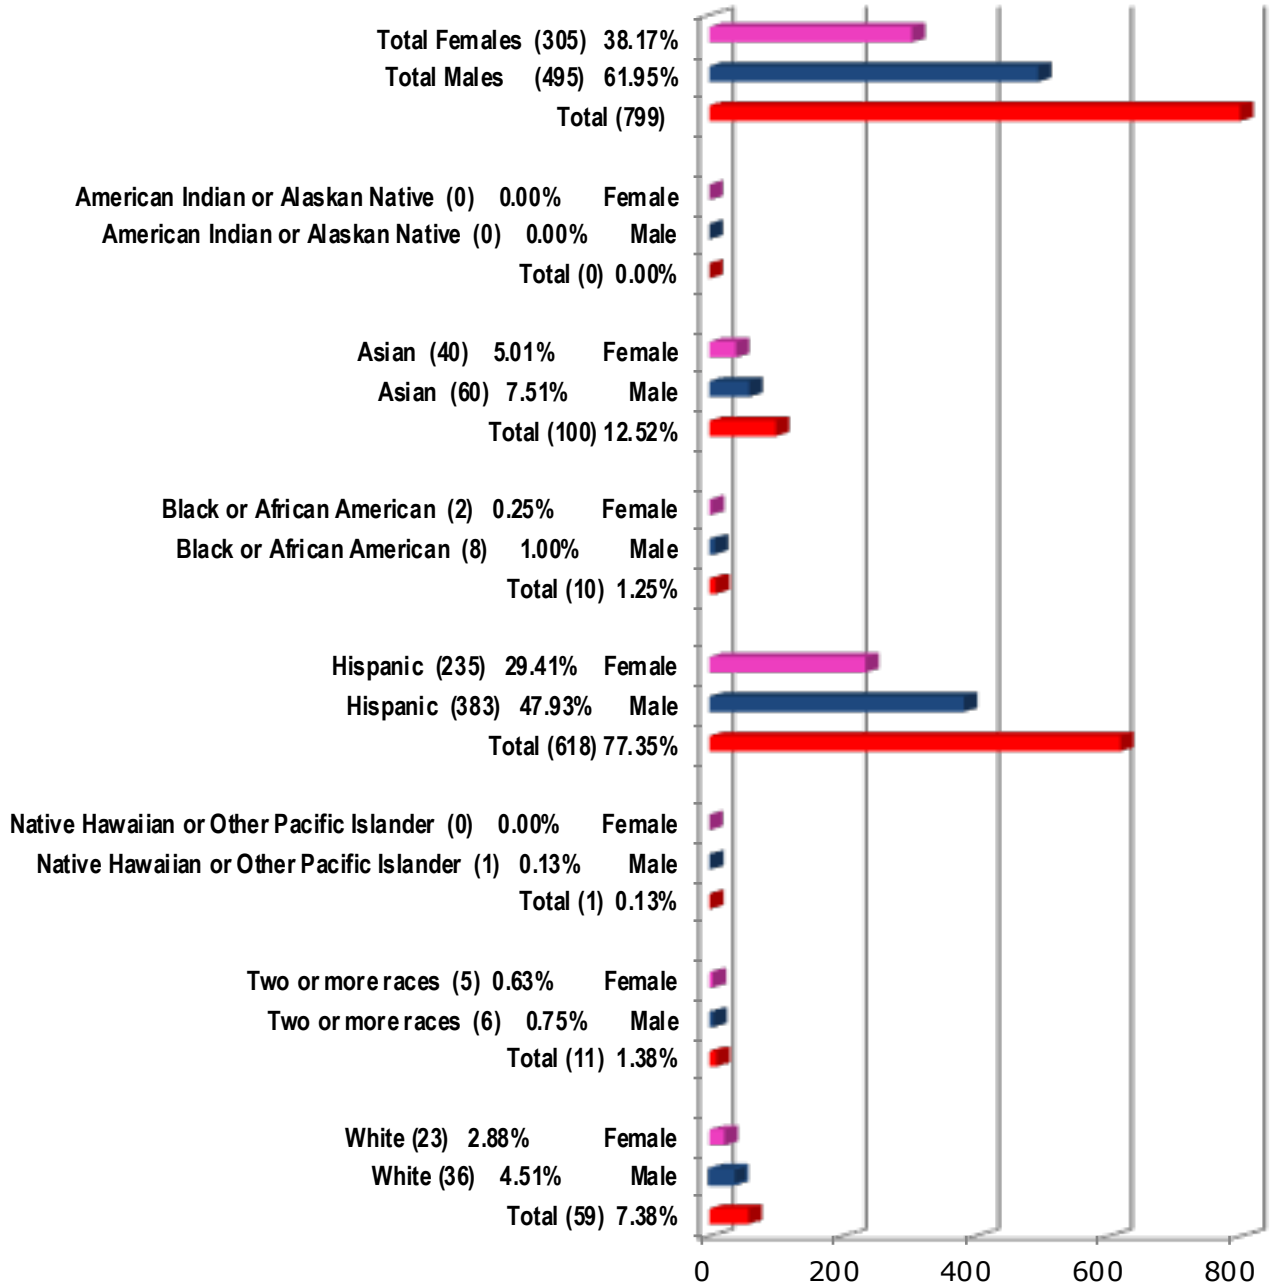

**South Texas Independent School District
District Wide
Students by Gender and Ethnicity
for 2020-2021 School Year**

As of: September 11, 2020

Total Enrollment: 4216

**South Texas Independent School District
 South Texas World Scholars
 Students by Gender and Ethnicity
 for 2020-2021 School Year**

As of: September 11, 2020

Total Enrollment: 559

**South Texas Independent School District
 South Texas Medical Professions
 Students by Gender and Ethnicity
 for 2020-2021 School Year**

As of: September 11, 2020

Total Enrollment: 887

**South Texas Independent School District
 South Texas Health Professions
 Students by Gender and Ethnicity
 for 2020-2021 School Year**

As of: September 11, 2020

Total Enrollment: 753

**South Texas Independent School District
 South Texas Science Academy
 Students by Gender and Ethnicity
 for 2020-2021 School Year**

As of: September 11, 2020

Total Enrollment: 799

**South Texas Independent School District
 South Texas Preparatory Academy
 Student by Gender and Ethnicity
 for 2020-2021 School Year**