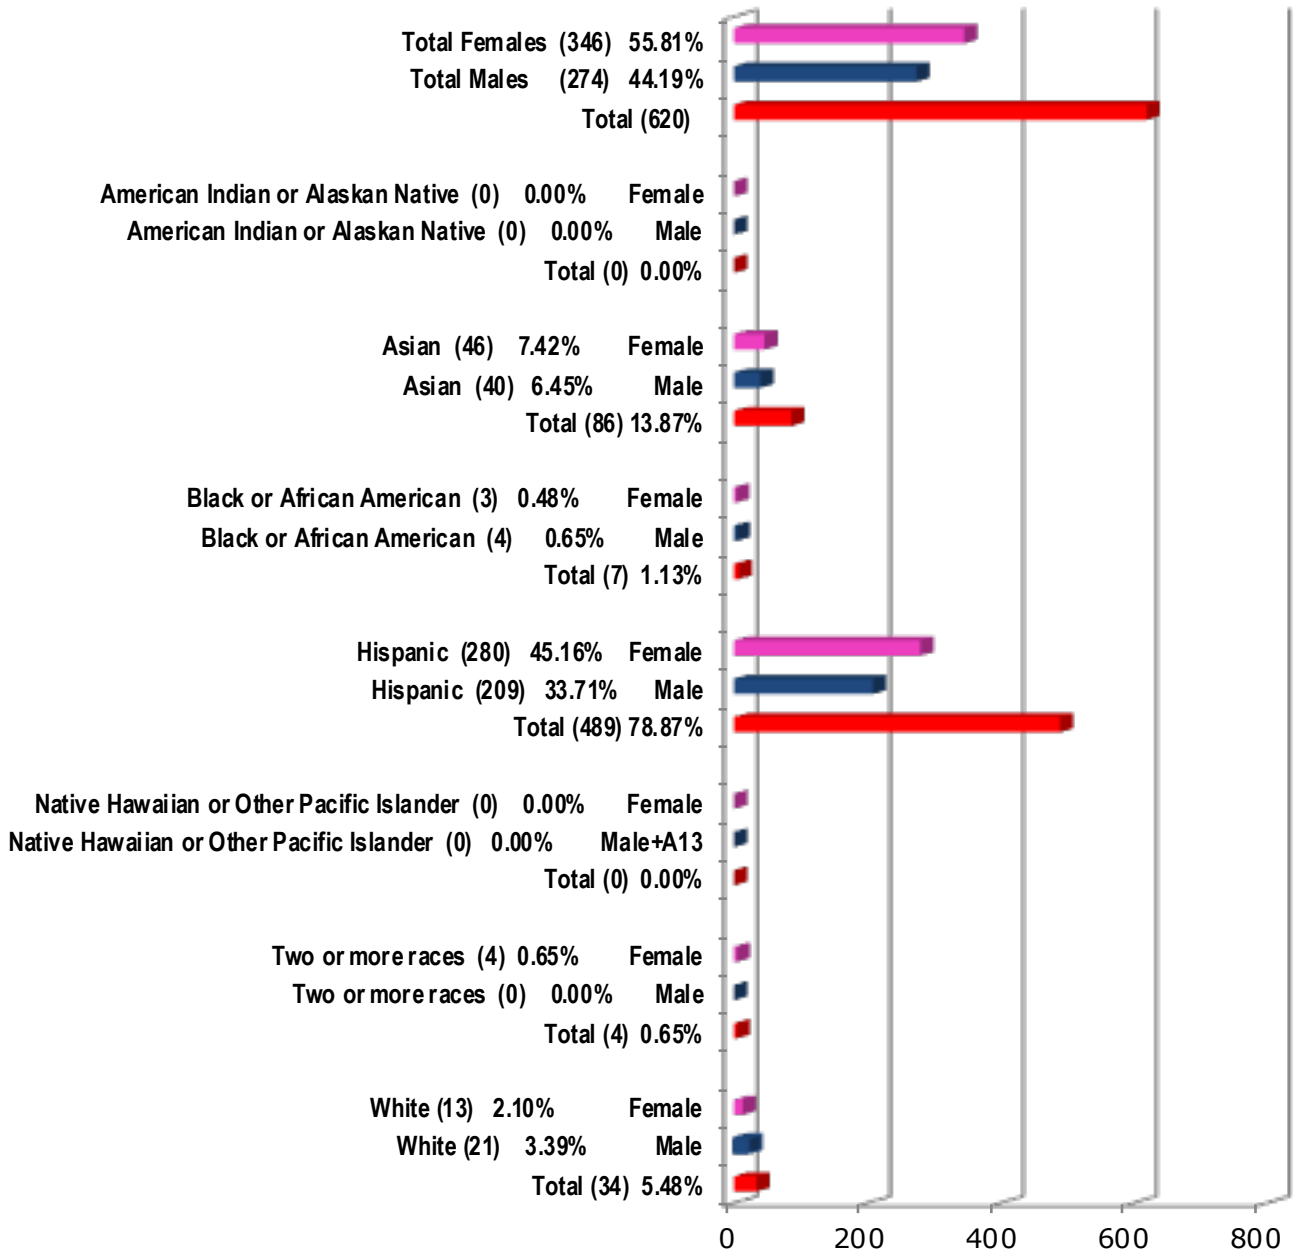

**South Texas Independent School District
South Texas Preparatory Academy
Student by Gender and Ethnicity
for 2020-2021 School Year**

As of: September 11, 2020

Total Enrollment: 620