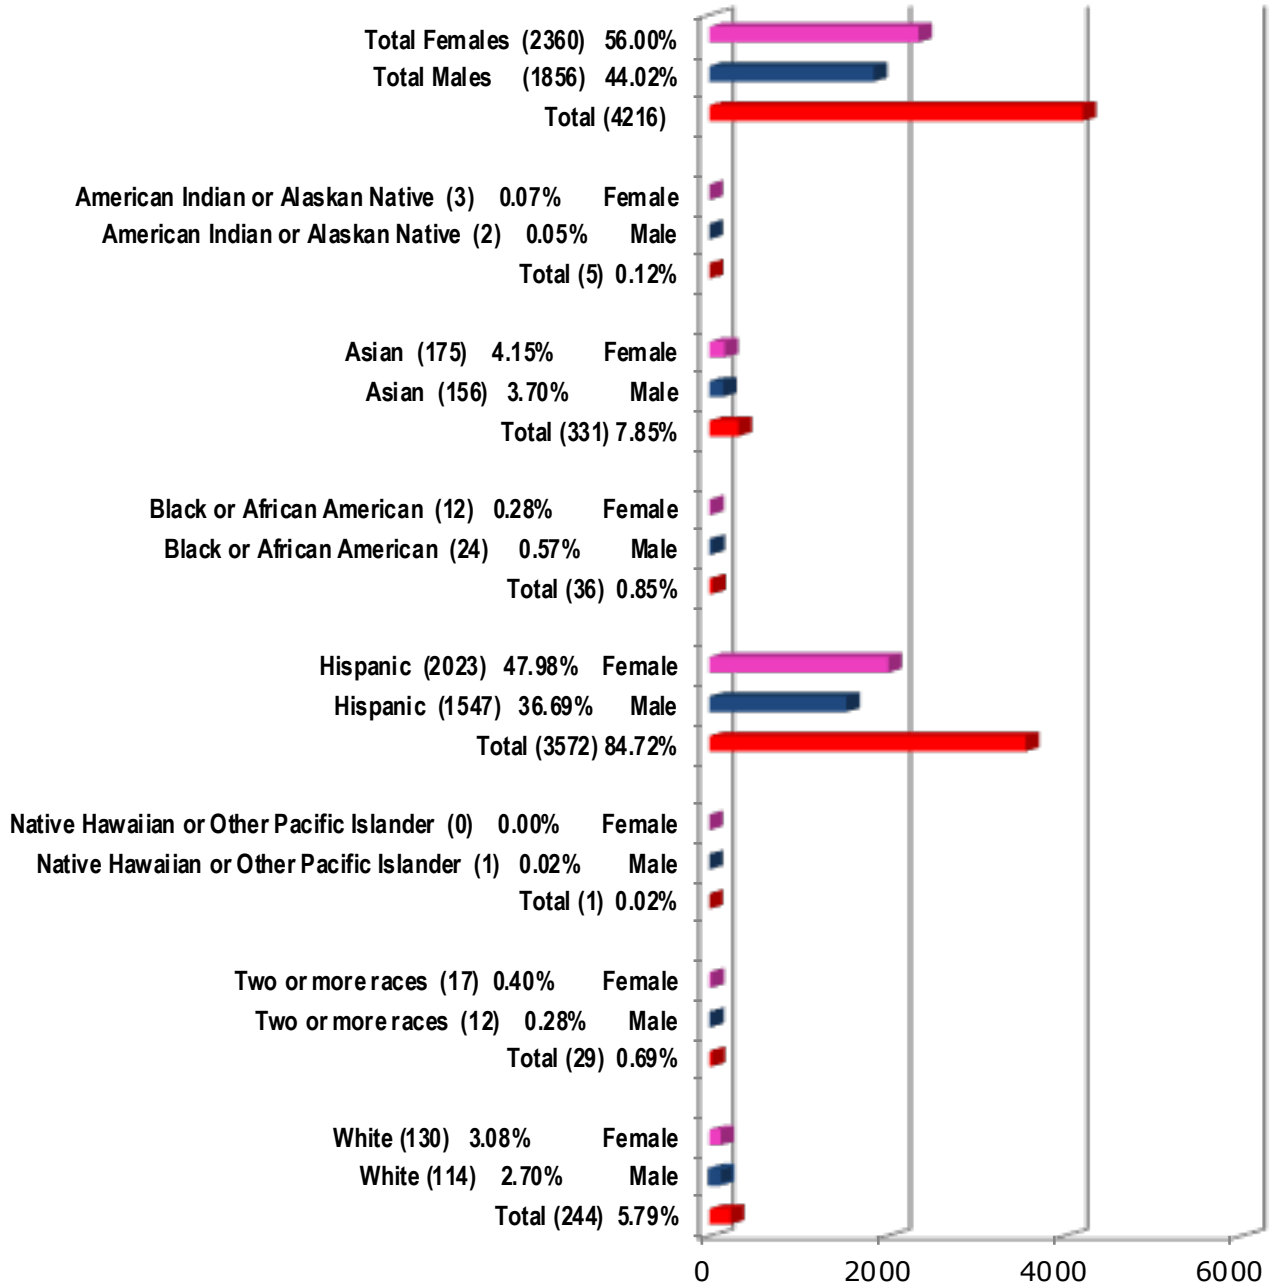

**South Texas Independent School District
District Wide
Students by Gender and Ethnicity
for 2020-2021 School Year**

As of: September 11, 2020

Total Enrollment: 4216

**South Texas Independent School District
 South Texas World Scholars
 Students by Gender and Ethnicity
 for 2020-2021 School Year**

As of: September 11, 2020

Total Enrollment: 559

**South Texas Independent School District
 South Texas Medical Professions
 Students by Gender and Ethnicity
 for 2020-2021 School Year**

As of: September 11, 2020

Total Enrollment: 887

**South Texas Independent School District
 South Texas Health Professions
 Students by Gender and Ethnicity
 for 2020-2021 School Year**

As of: September 11, 2020

Total Enrollment: 753