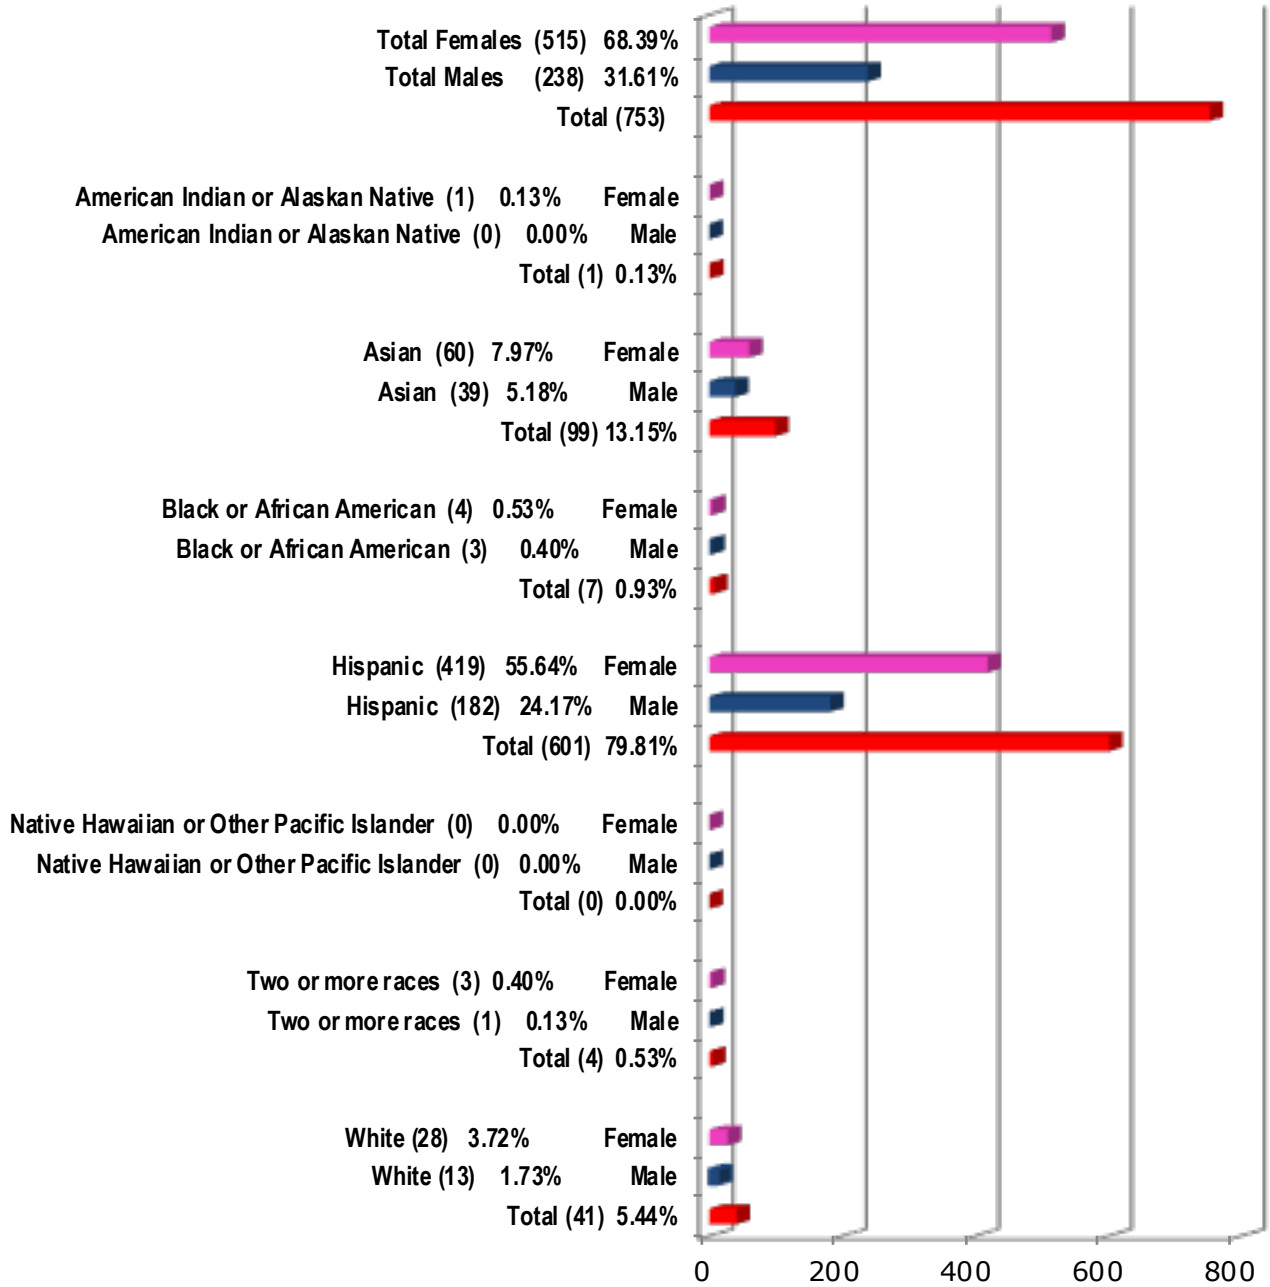

**South Texas Independent School District
District Wide
Students by Gender and Ethnicity
for 2020-2021 School Year**

As of: September 11, 2020

Total Enrollment: 4216

**South Texas Independent School District
 South Texas World Scholars
 Students by Gender and Ethnicity
 for 2020-2021 School Year**

As of: September 11, 2020

Total Enrollment: 559

**South Texas Independent School District
 South Texas Medical Professions
 Students by Gender and Ethnicity
 for 2020-2021 School Year**

As of: September 11, 2020

Total Enrollment: 887

**South Texas Independent School District
 South Texas Health Professions
 Students by Gender and Ethnicity
 for 2020-2021 School Year**

As of: September 11, 2020

Total Enrollment: 753

**South Texas Independent School District
 South Texas Science Academy
 Students by Gender and Ethnicity
 for 2020-2021 School Year**

As of: September 11, 2020

Total Enrollment: 799

**South Texas Independent School District
 South Texas Preparatory Academy
 Student by Gender and Ethnicity
 for 2020-2021 School Year**