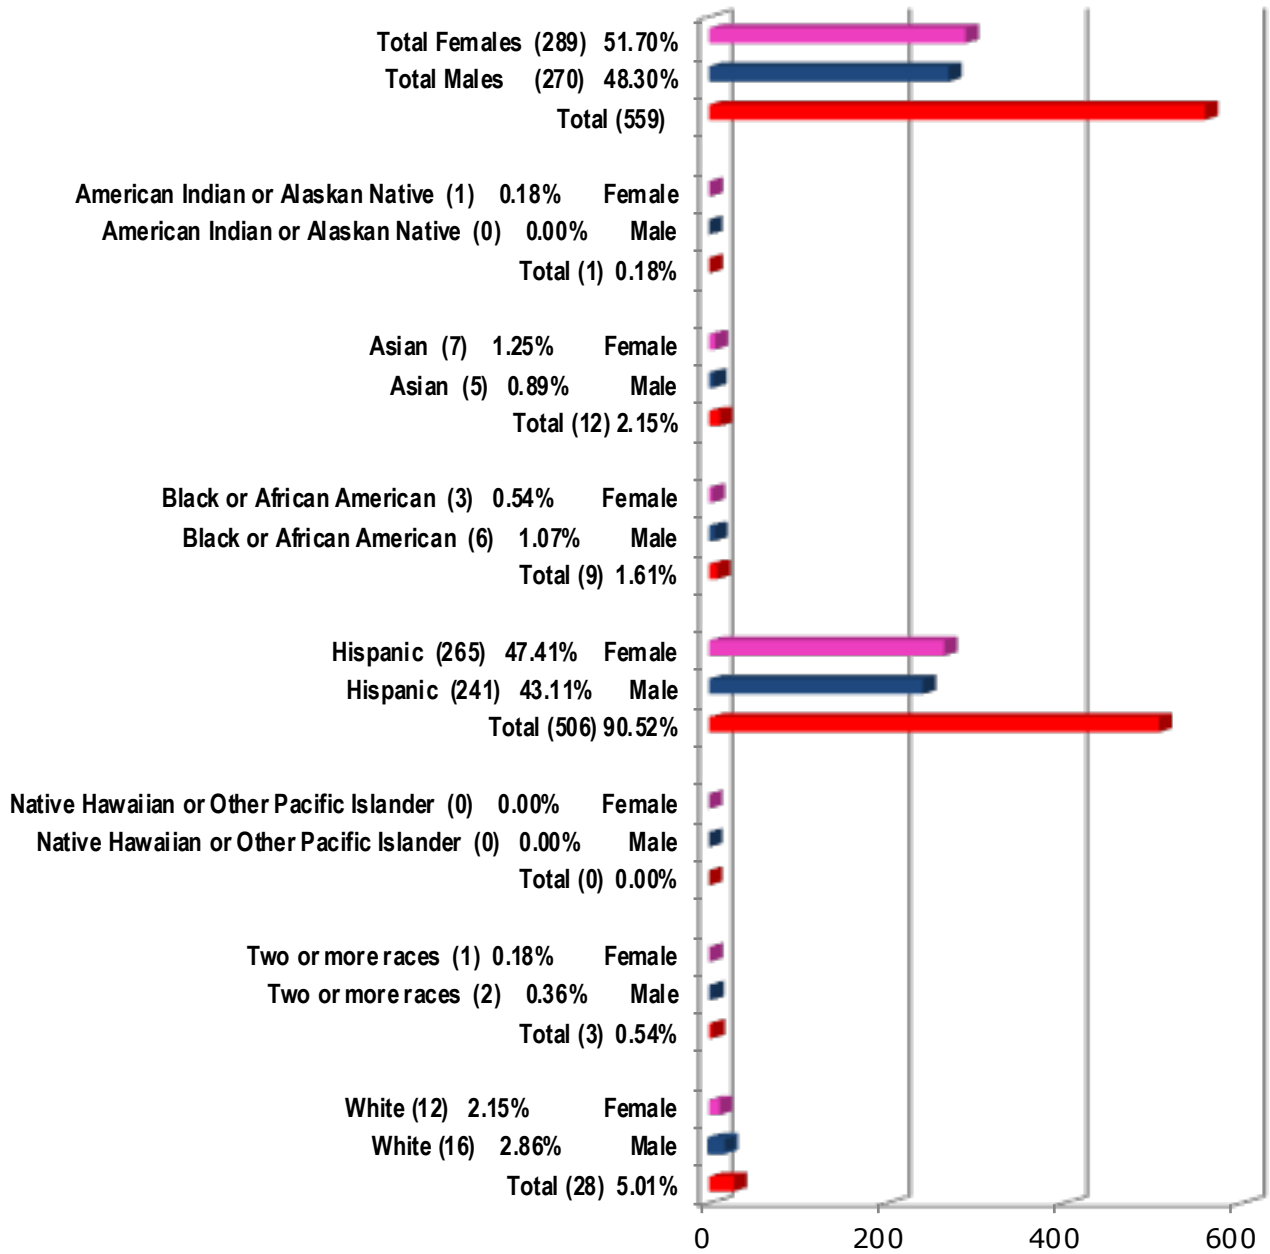

**South Texas Independent School District
District Wide
Students by Gender and Ethnicity
for 2020-2021 School Year**

As of: September 11, 2020

Total Enrollment: 4216

**South Texas Independent School District
 South Texas World Scholars
 Students by Gender and Ethnicity
 for 2020-2021 School Year**

As of: September 11, 2020

Total Enrollment: 559

**South Texas Independent School District
 South Texas Medical Professions
 Students by Gender and Ethnicity
 for 2020-2021 School Year**

As of: September 11, 2020

Total Enrollment: 887

**South Texas Independent School District
 South Texas Health Professions
 Students by Gender and Ethnicity
 for 2020-2021 School Year**

As of: September 11, 2020

Total Enrollment: 753