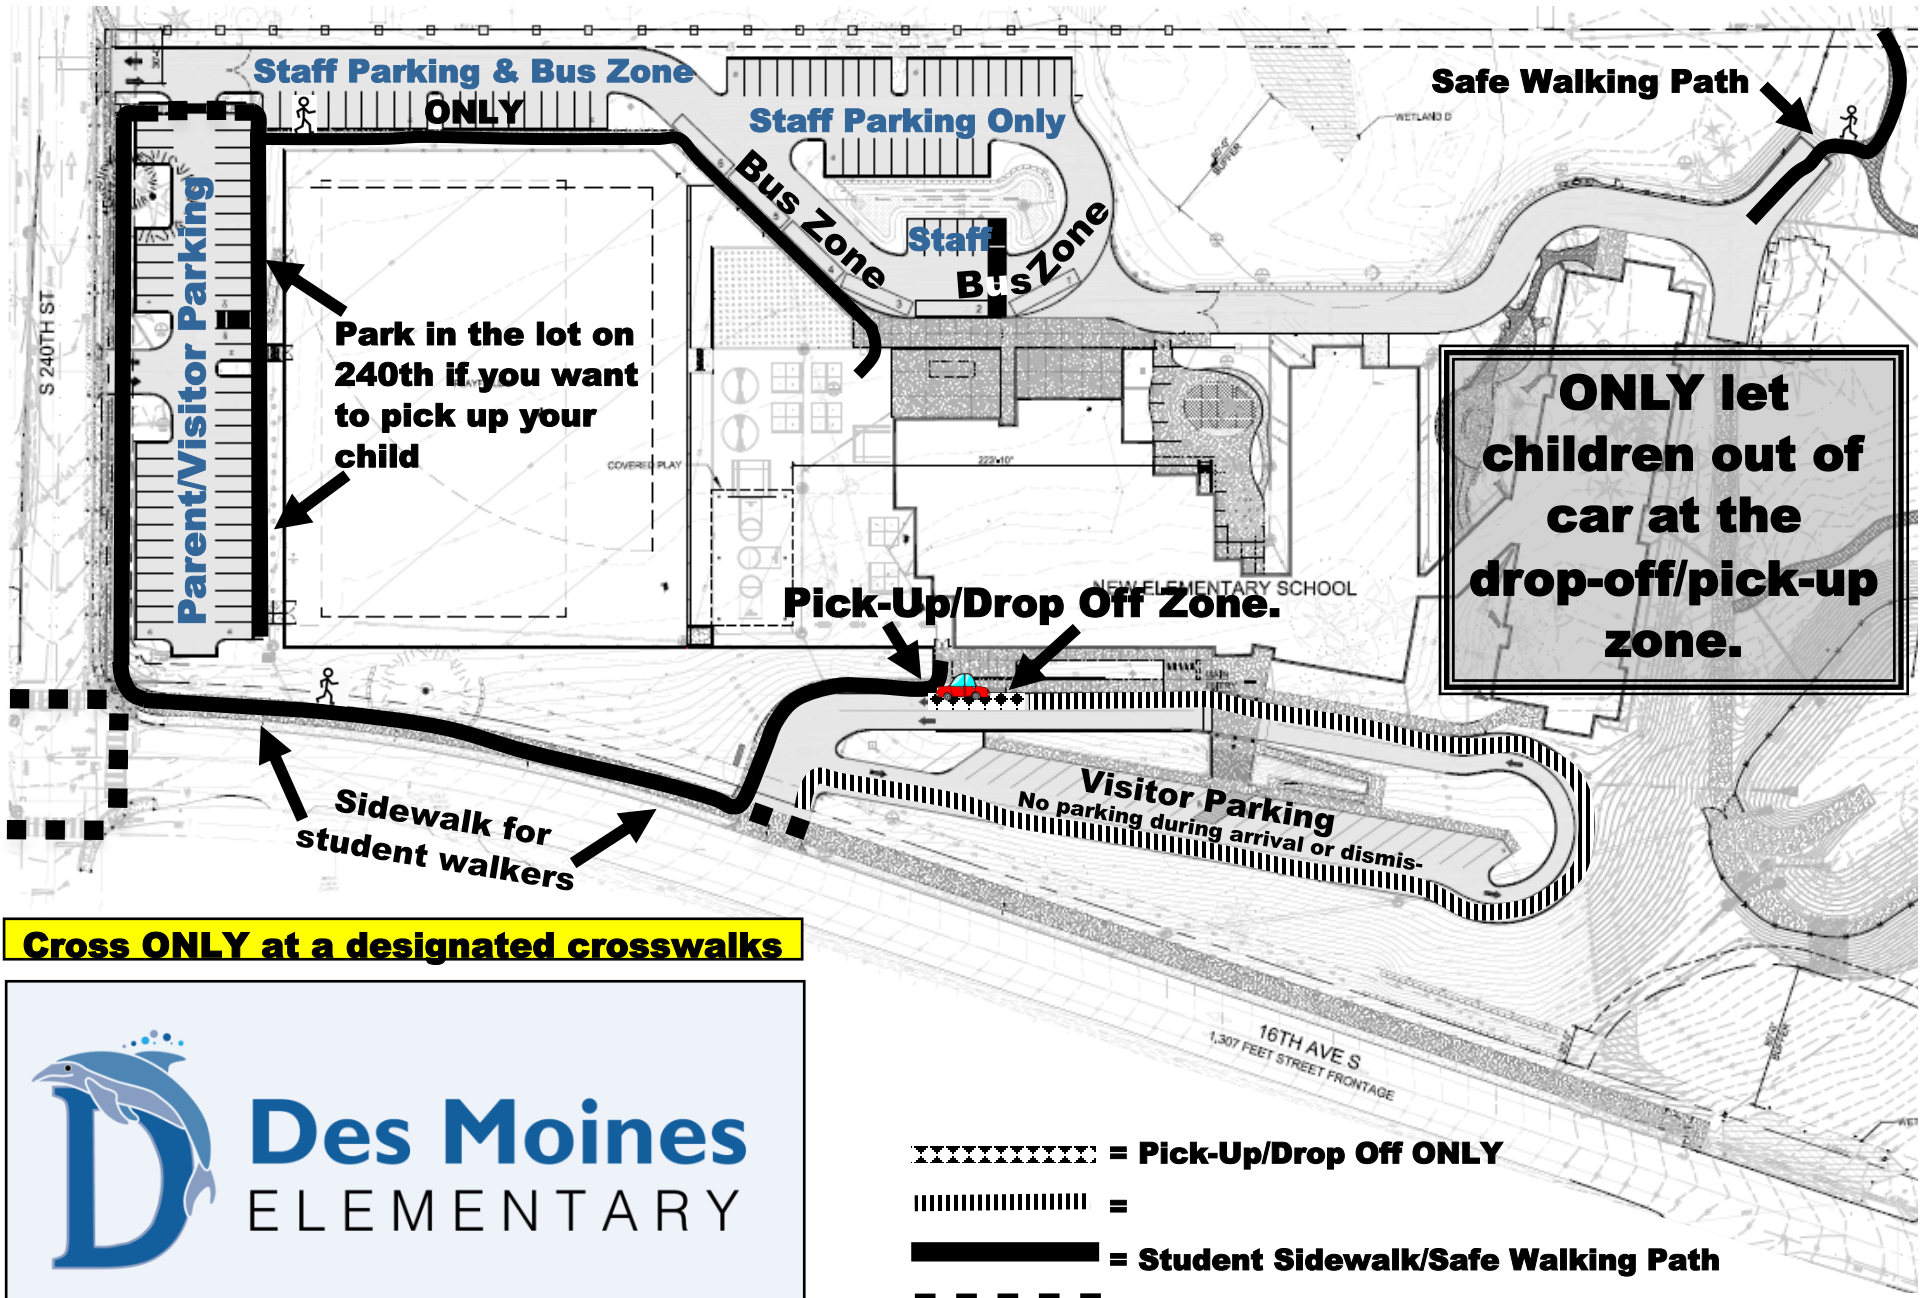

Des Moines Elementary Parking and Drive Through

Cross ONLY at a designated crosswalks

- XXXXXXXXXX = Pick-Up/Drop Off ONLY
- ||||| =
- = Student Sidewalk/Safe Walking Path
- ■ ■ ■ ■ = Crosswalk