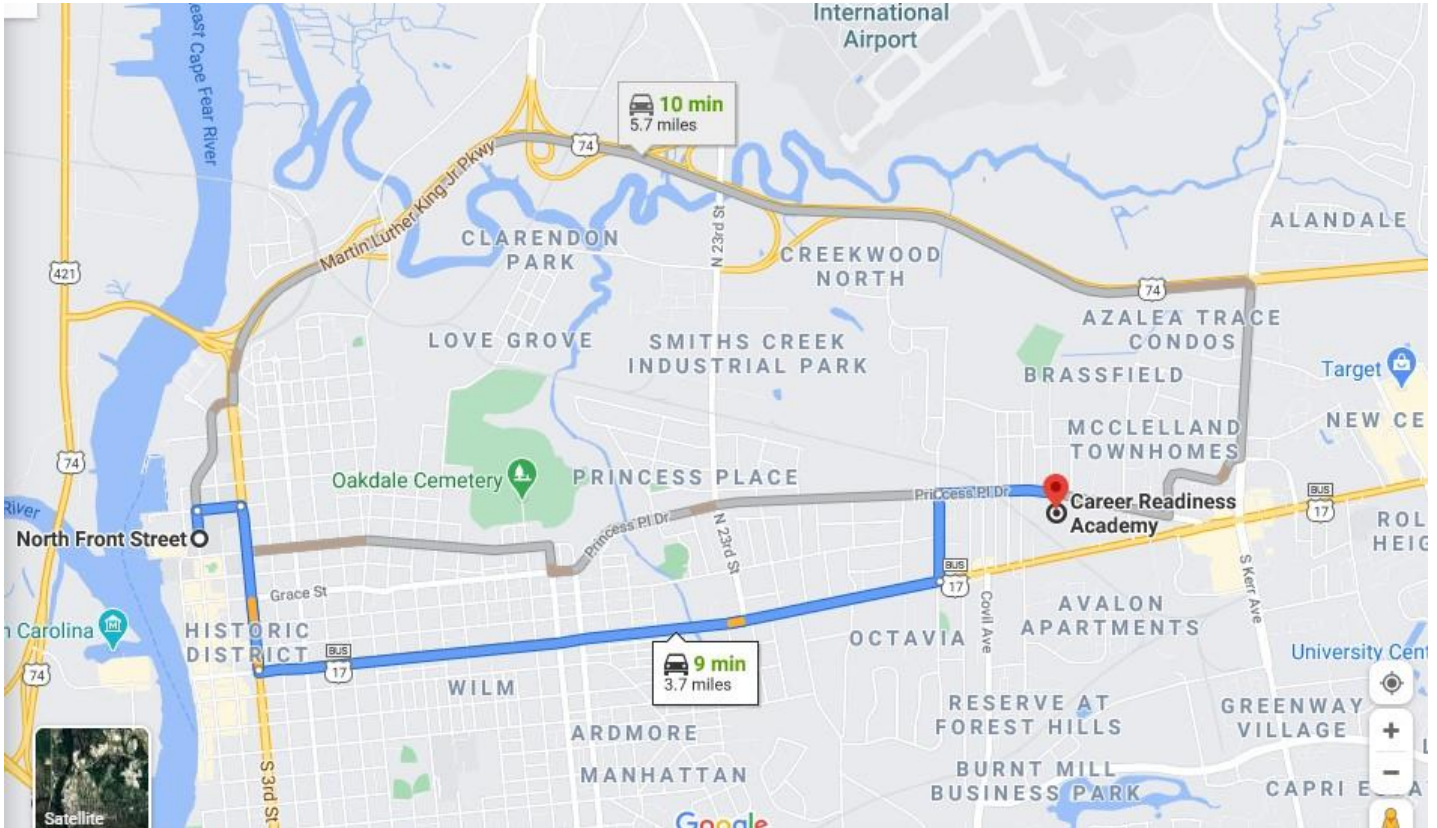

## DRIVING DIRECTIONS TO CRA @ MOSLEY

3702 Princess PI Dr, Wilmington, NC 28405

### From N Front St via 17 Business

Wilmington, NC 28401

- Head north on N Front St toward Hanover St
- Turn right onto Hanover St
- Turn right onto N 3rd St
- Turn left onto Market St
- Turn left onto N 30th St
- Turn right onto Princess PI Dr
- CRA will be on the right side of Princess PI Drive

### From N Front St via MLK

Wilmington, NC 28401

- Head north on N Front St toward Hanover St
- Turn left onto N 3rd St
- Continue onto Martin Luther King Jr Pkwy
- Turn right onto N Kerr Ave
- Turn right onto Birchwood Dr
- Turn right onto Princess PI Dr
- CRA will be on the left side of Princess PI Drive