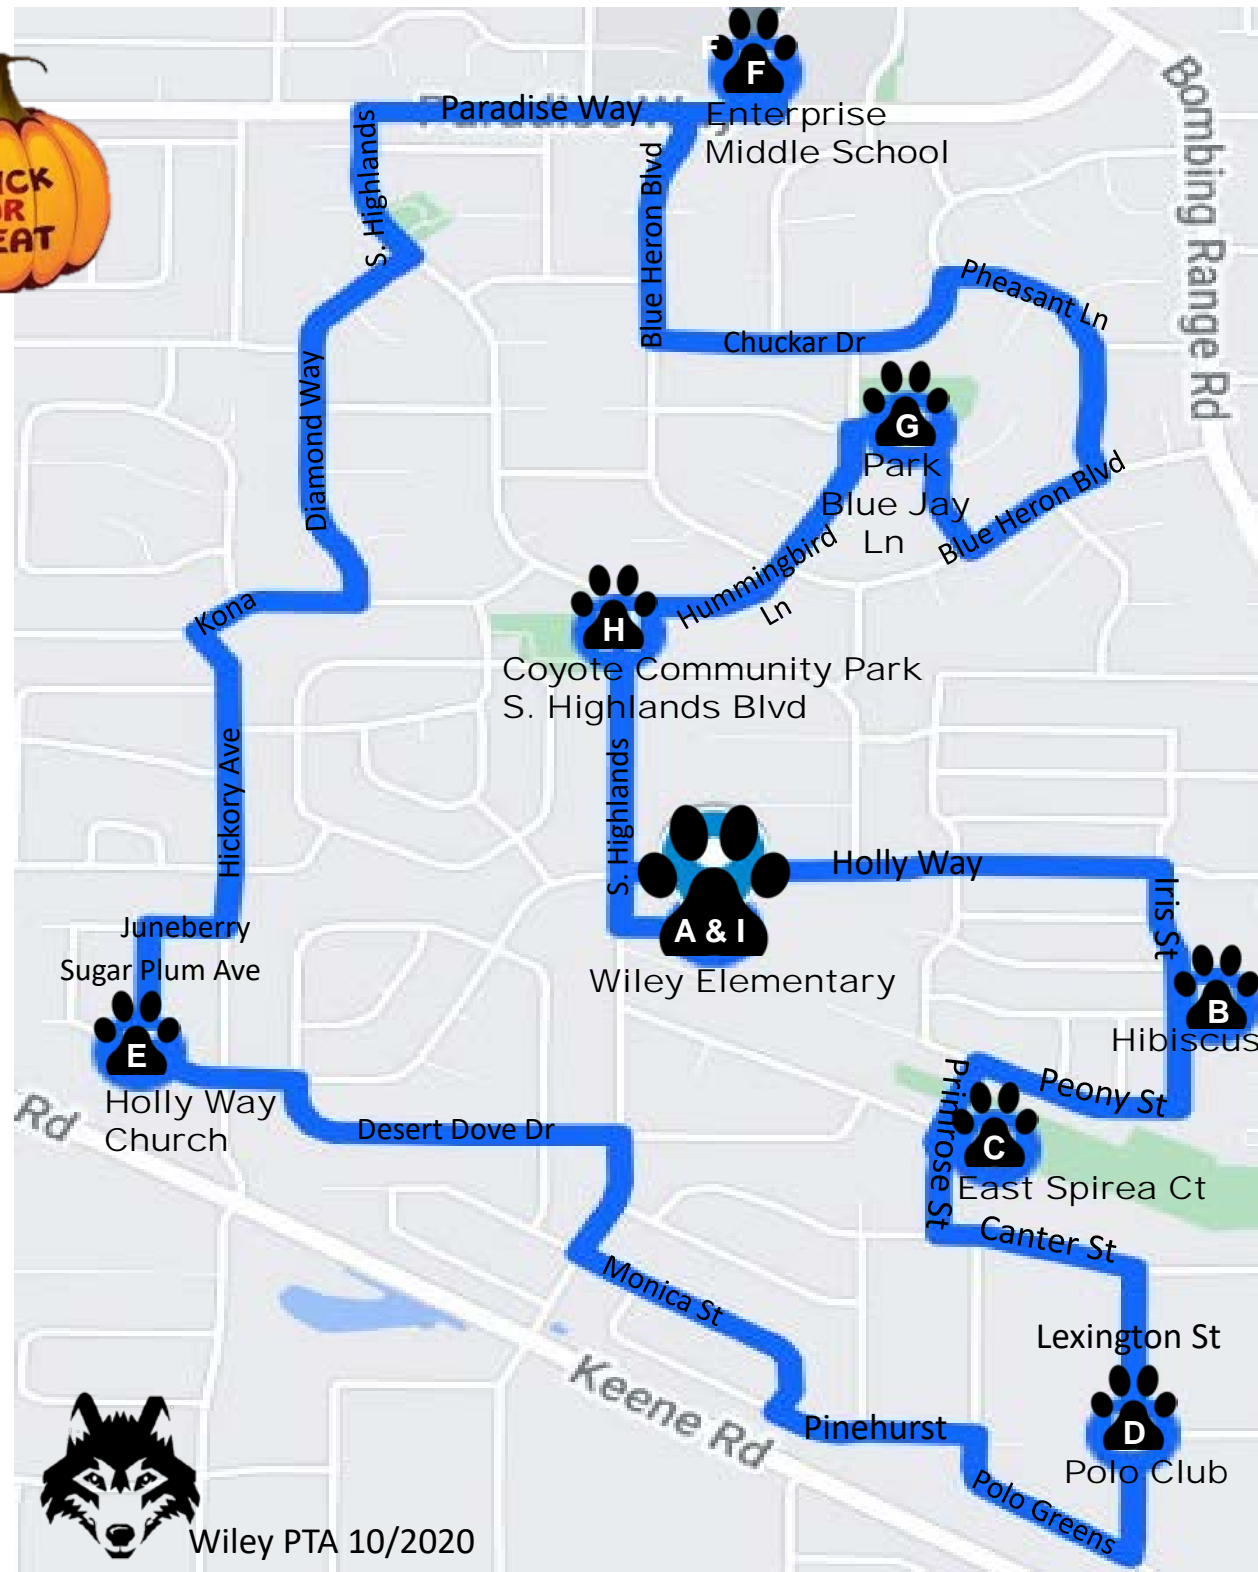

# Wiley PTA Trick or Treat Parade Route

- A. William Wiley Elementary  
❖ 5:30 – 5:45 pm
- B. 4561 Hibiscus St, West Richland  
(Ct behind Kids World Childcare)  
❖ 5:55 – 6:05 pm
- C. E Spirea Ct (Turnaround at Enterprise Neighborhood park)  
❖ 6:10 – 6:20 pm
- D. Polo Club – Corner of Lexington & Polo Way  
❖ 6:25 – 6:35 pm
- E. Church of Jesus Christ of Latter-day Saints, Holly Way  
❖ 6:50 – 7:00 pm
- F. Enterprise Middle School, Paradise Way  
❖ 7:15 – 7:25 pm
- G. South Highlands Community Park, Blue Jay Ln  
❖ 7:35 – 7:45 pm
- H. Coyote Community Park, S. Highlands Blvd  
❖ 7:50 – 8:00 pm
- I. William Wiley Elementary  
❖ 8:05 – 8:20 pm

- ❖ Times listed are estimated time of arrival
- ❖ All WILEY kids & siblings get a treat bag!
- ❖ Costume Raffle
  - ❖ Kids in costume get a raffle ticket
  - ❖ Adults in costume get a SEPARATE raffle ticket
  - ❖ WINNERS to be announced on Mon. 11/2
- ❖ SAFETY
  - ❖ Please wear face coverings
  - ❖ Please maintain 6 feet of distance between non household members
  - ❖ Please do not allow children to cross the street except at crosswalks
  - ❖ Please stay on the sidewalks
  - ❖ For safety do not allow children to close to the trailers