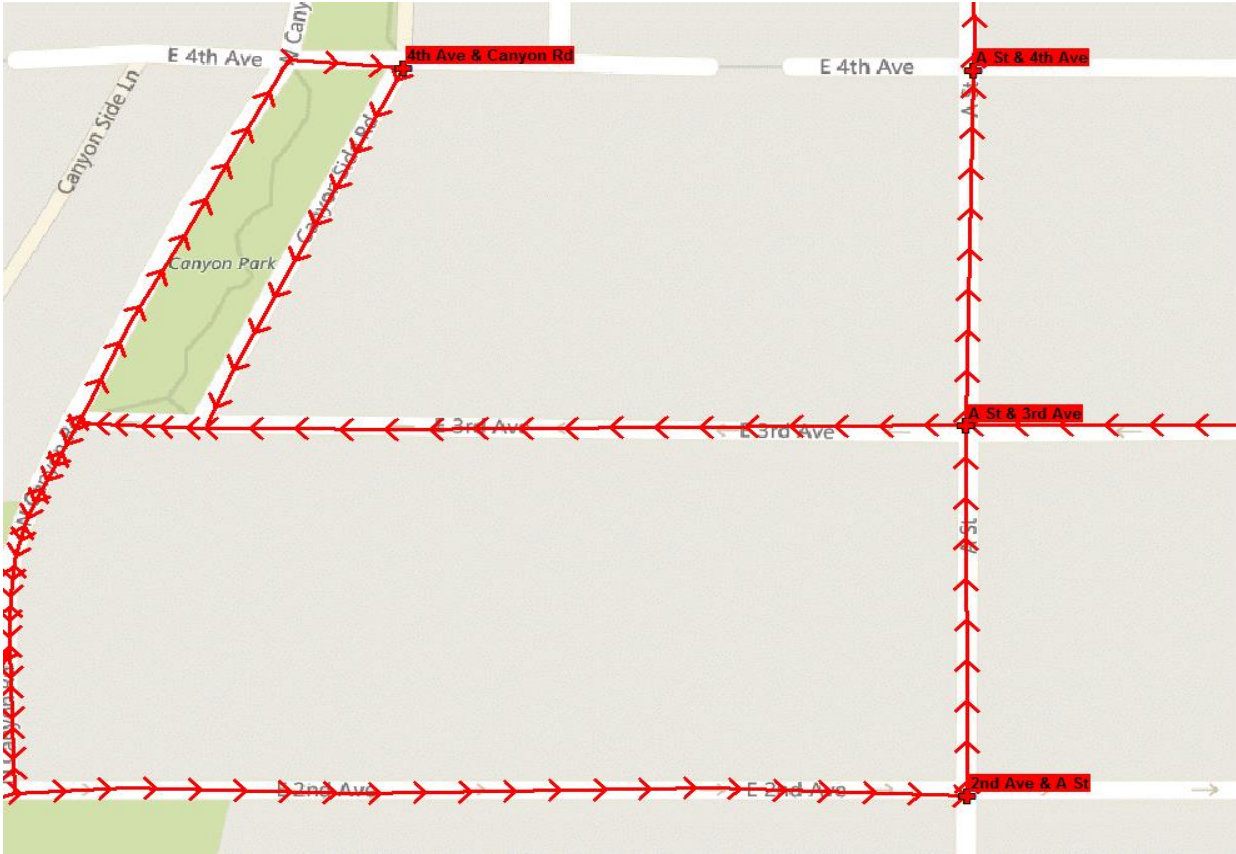

Route 527 Ensign #1

AM

- 8:07 AM 4th Ave & Canyon Rd
- 8:09 AM 2nd Ave & A St
- 8:10 AM A St & 3rd Ave
- 8:10 AM A St & 4th Ave
- 8:15 AM Ensign

PM

- 3:17 Leave Ensign
- 3:22 PM A St & 3rd Ave
- 3:22 PM A St & 4th Ave
- 3:23 PM 2nd Ave & A St
- 3:25 PM 4th Ave & Canyon Rd