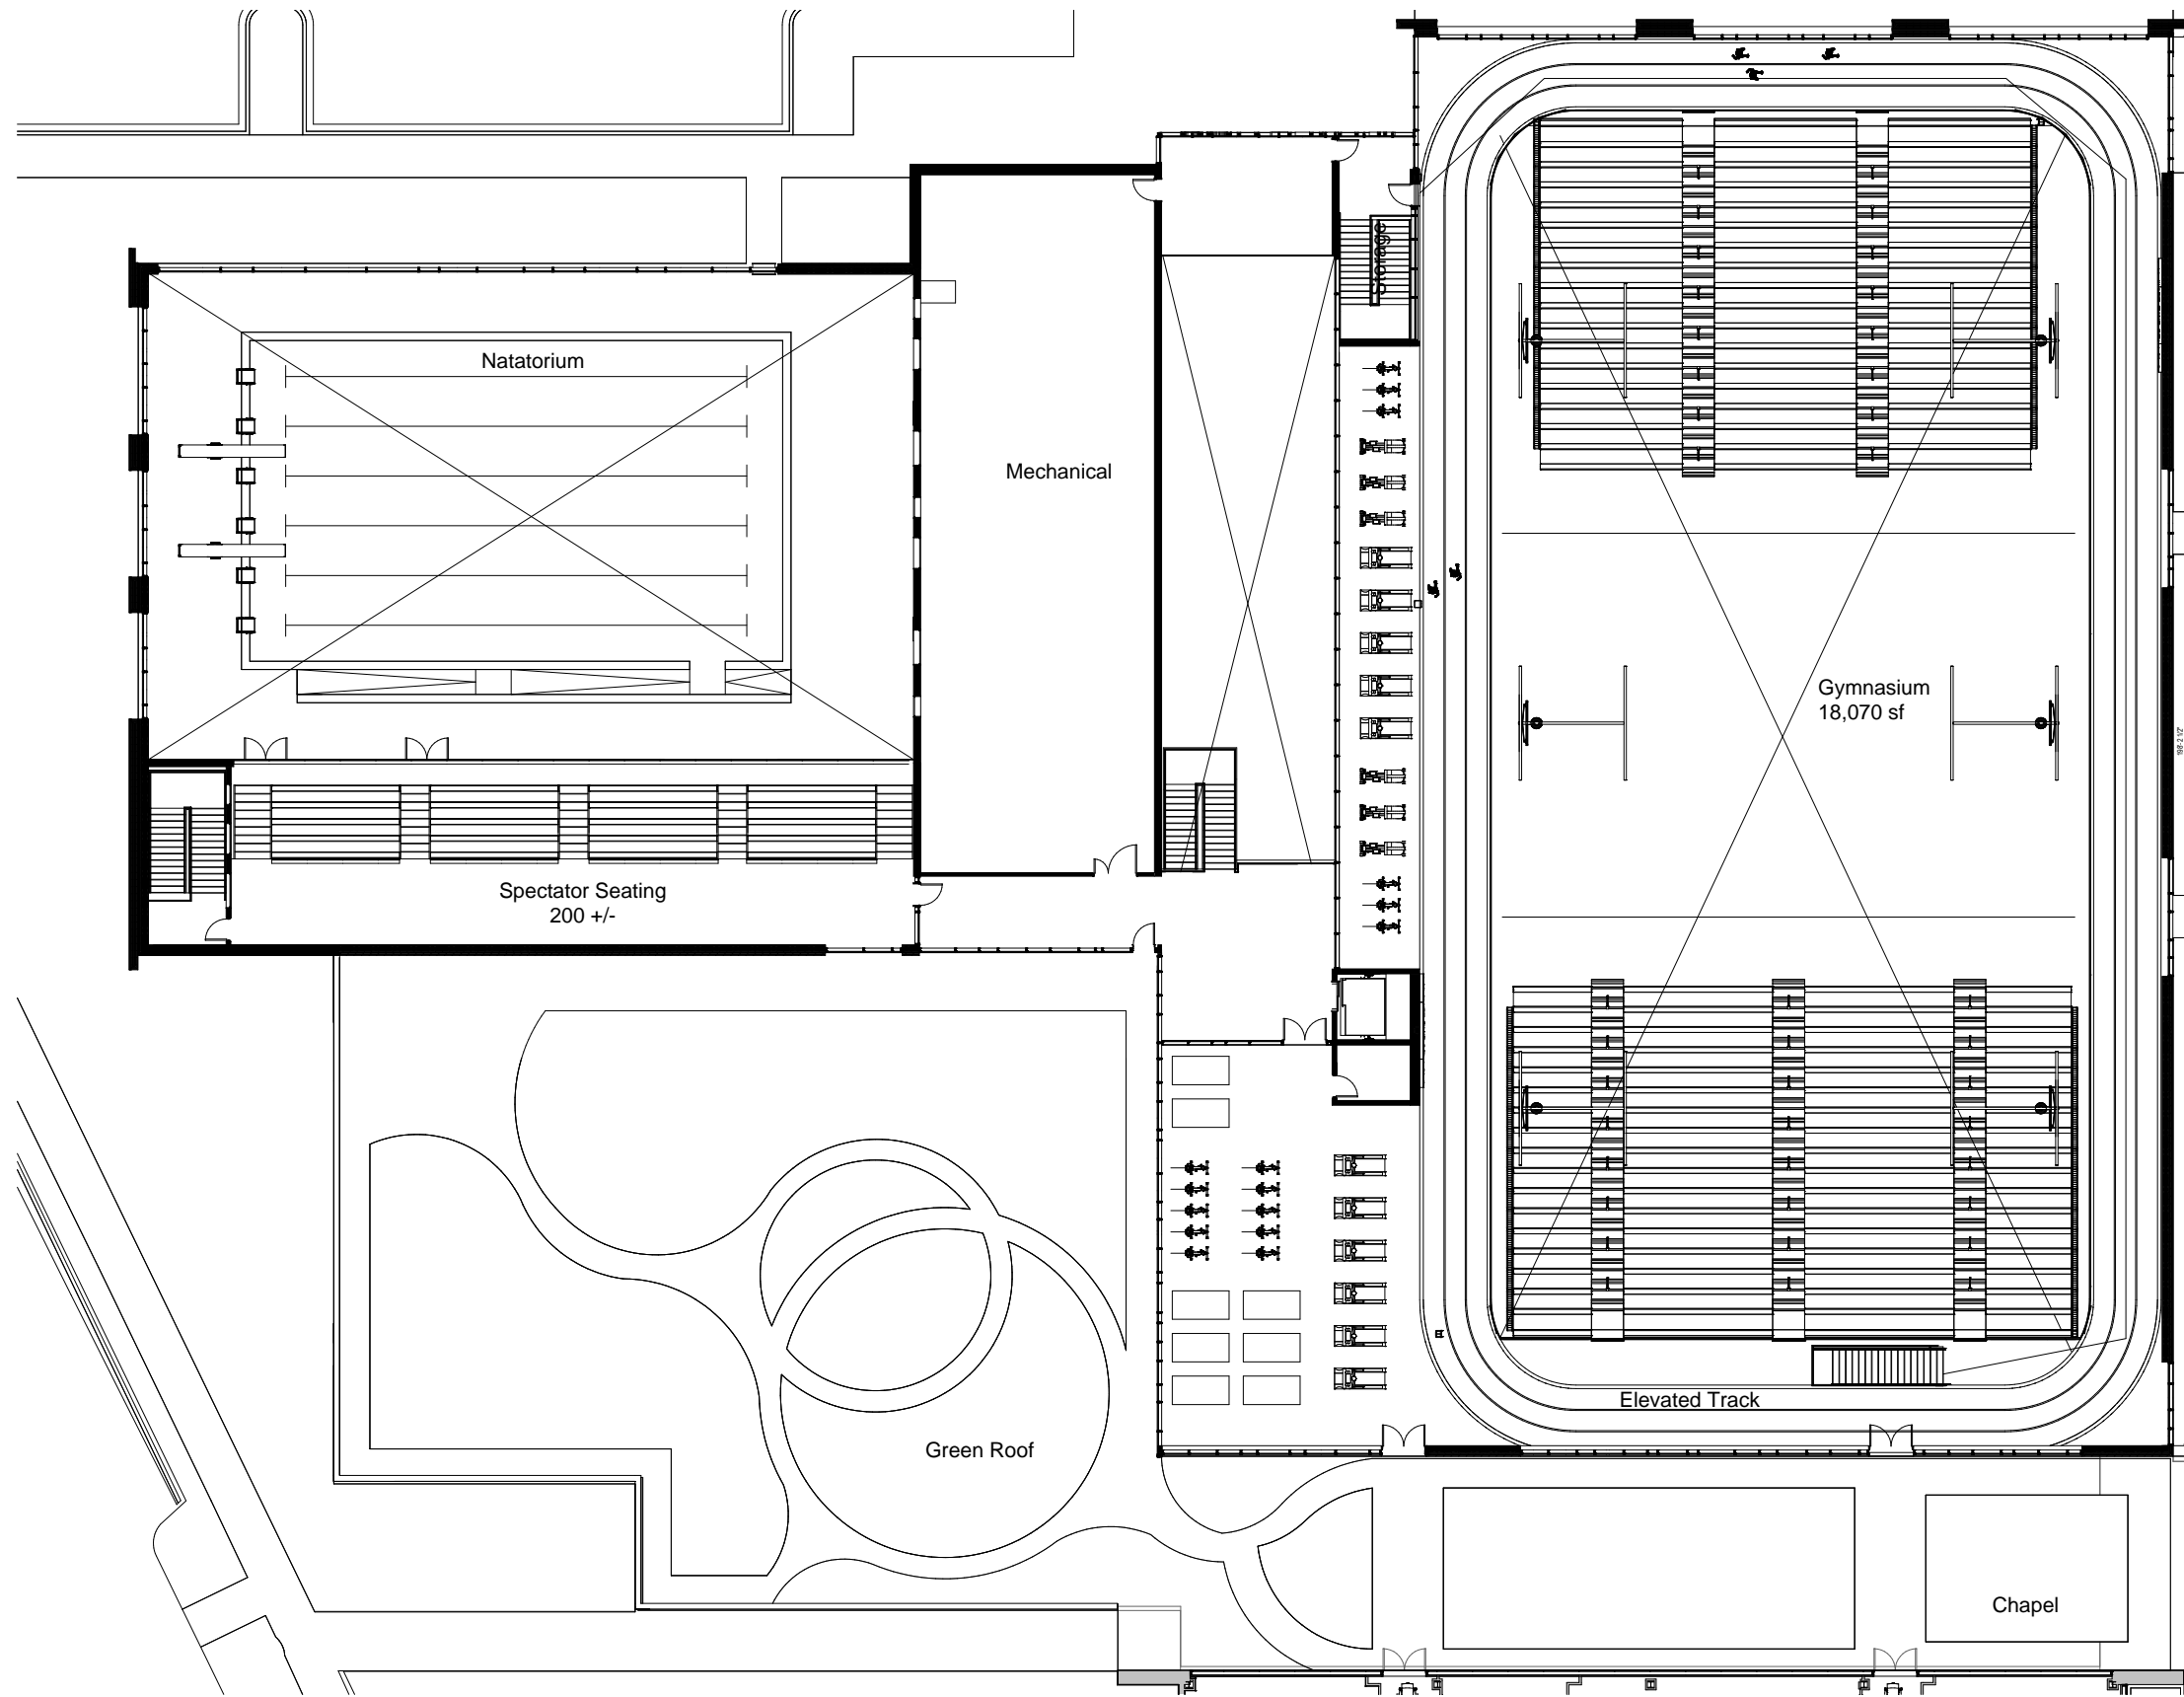

KEY PLAN

DEPAUL COLLEGE PREP HIGH SCHOOL
 3300 North Campbell Ave, Chicago IL 60618
 for **DCPHS**

THE ROOKERY BUILDING
 209 S. LASALLE ST., STE 820
 CHICAGO, IL 60604

PHONE: (312) 929-2516
 FAX: (312) 929-4873

MOODY•NOLAN

1 LEVEL 01 - FLOOR PLAN - AREA 'B'

KEY PLAN

DEPAUL COLLEGE PREP HIGH SCHOOL
 3300 North Campbell Ave, Chicago IL 60618
 for DCPHS

THE ROOKERY BUILDING
 209 S. LASALLE ST., STE 820
 CHICAGO, IL 60604