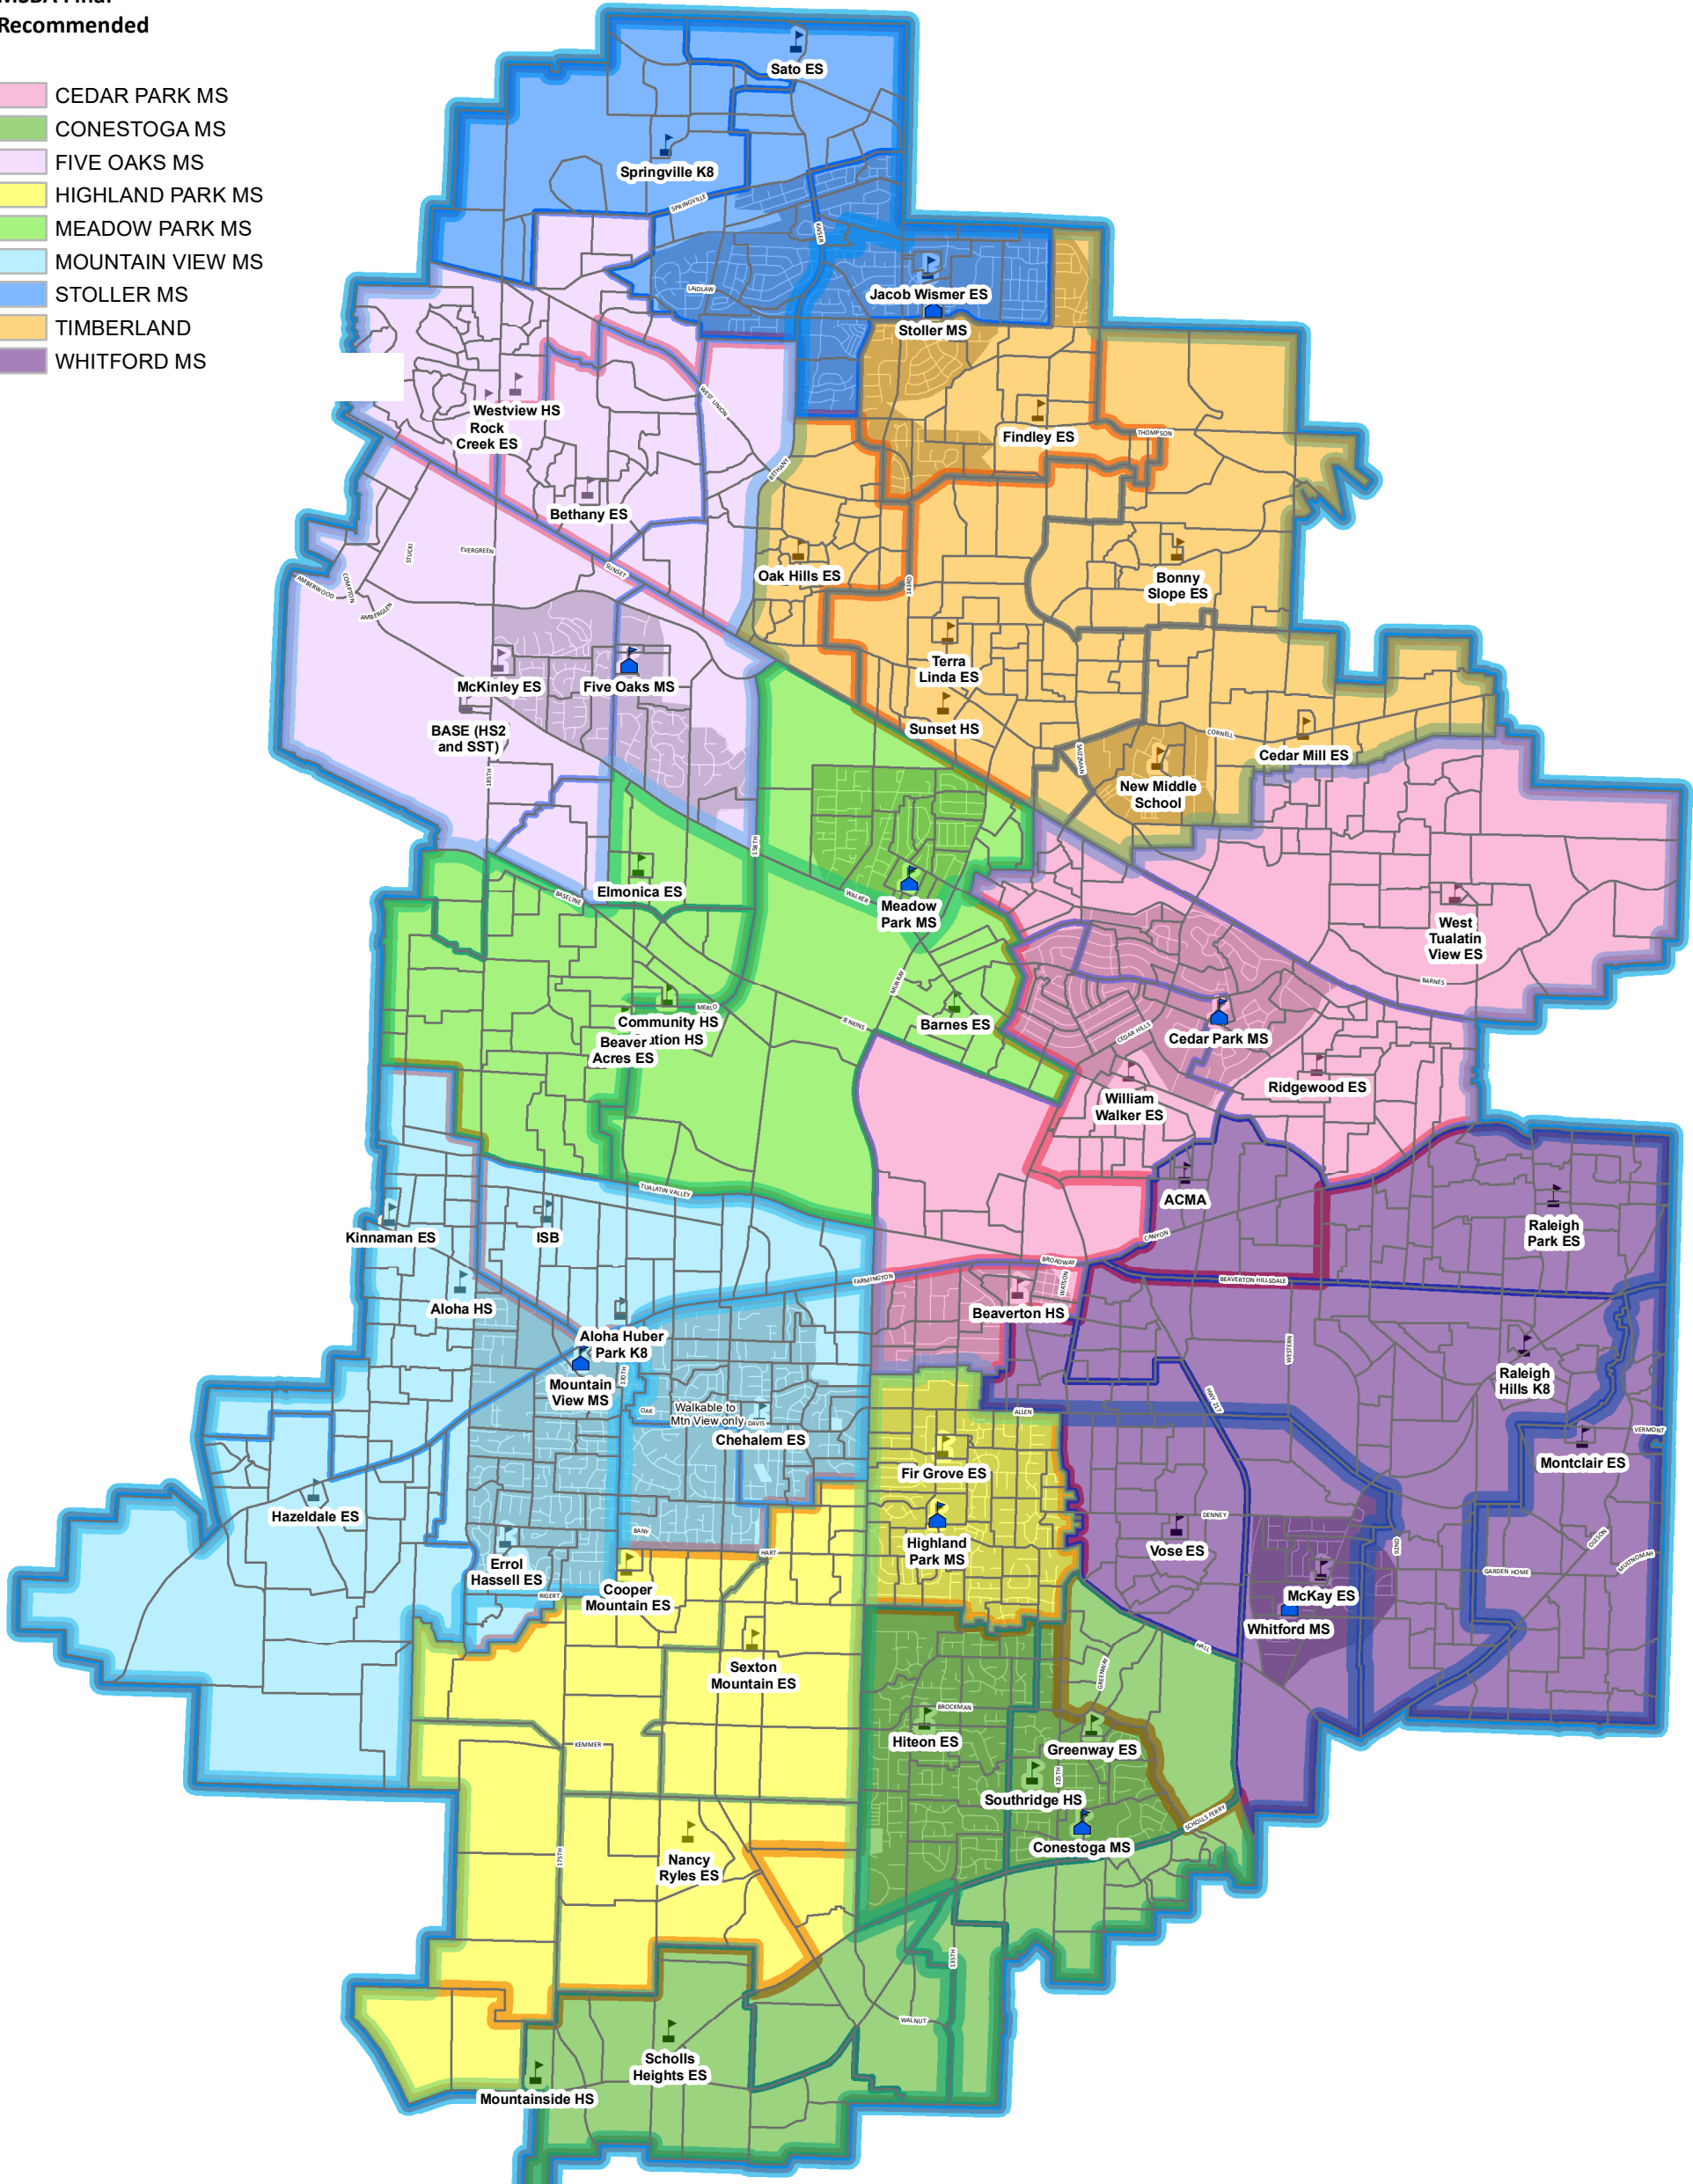

# Middle School Boundary Advisory Committee

## Final Recommended Map

October 19, 2020

### Legend

- Current HS Boundaries
- Current ES Boundaries
- Current Middle School Boundaries
- Walk-to-school areas

### MSBA Final Recommended

- CEDAR PARK MS
- CONESTOGA MS
- FIVE OAKS MS
- HIGHLAND PARK MS
- MEADOW PARK MS
- MOUNTAIN VIEW MS
- STOLLER MS
- TIMBERLAND
- WHITFORD MS

Note:  
 This map represents the Middle School Boundary Advisory Committee's final recommended map, following deliberation and votes at the October 15th, 2020 meeting.